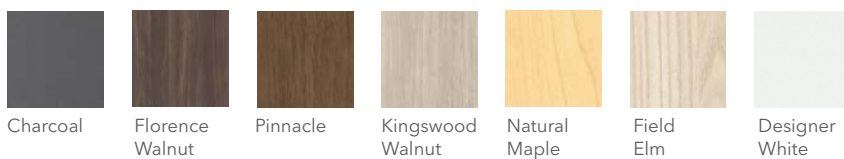

David Mehaffey
Senior Industrial Designer, The HON Company
Designer of Ruck seating

Finishes

Frame Paints

Laminate Shells

Veneer Shells