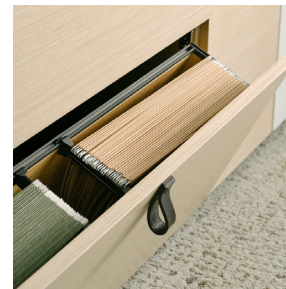

800 828 6300 | www.gunlocke.com | © 2021 The Gunlocke Company, LLC

Gunlocke®