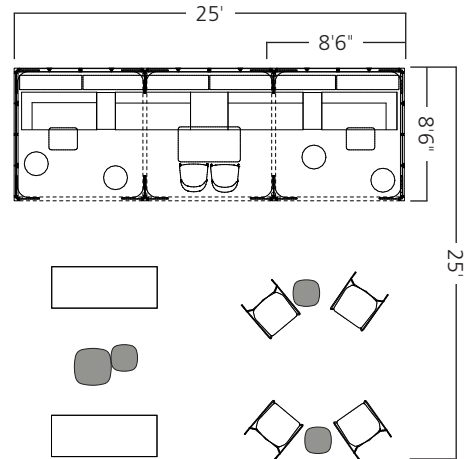

Allsteel®

Idea Starter: APP-303

Go to allsteeloffice.com/design-resources/idea-starters for additional information and layouts.

Allsteel®

Working Café

Cabana

No longer just for lunch, the agile café is a space where you can meet, greet, work alone, or spend time with colleagues. Creating different space types adjacent to each other allows for easy access to team collaborative spaces mixed with the right amount of solo space for heads-down work.

Idea Starter: APP-304

Go to allsteeloffice.com/design-resources/idea-starters for additional information and layouts.

Allsteel®

Lounge Meeting

Pavilion

Defining a space within the floorplan using Beyond movable walls creates a room within the space with no disturbance to the building structure. These freestanding structures provide just enough privacy for small teams to come together and work on projects.