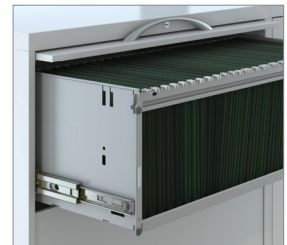

Support
Pedestal

Mobile
Pedestal

Lateral File

Storage Cabinet

Bookcase

A Workplace Workhorse

Essentials is a practical storage solution that performs day after day, whether in the business center, back room, or within the personal workstation. A wide selection of paint colors and pull options lends the aesthetic detail that allows Essentials to look good while doing what it does best.

Essentials provides long-term durability over the life of the product with sturdy, solid-steel construction.

Mobile pedestals can be topped with a seat cushion for convenient guest seating.

Drawers move smoothly and quietly on a telescoping ball-bearing suspension, regardless of the weight of the contents.

A roll-out shelf provides easy access to the upper reaches of 5-high lateral storage.

Essentials Statement of Line

Support Pedestals

Box/Box/File
File/File

Mobile Pedestals

Box/Box/File
File/File
Box/File

Lateral Files