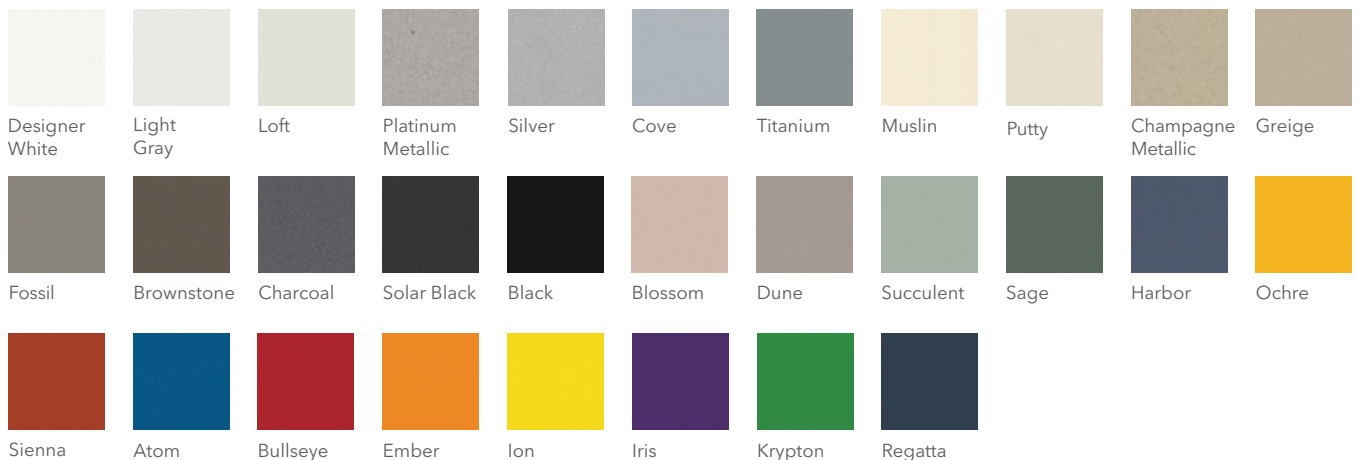

## Glass (Markerboard Tiles)

Ice White    Pebble    Charcoal    Cream    Beige

## Laminates (Laminate & Media Tiles and Floating Shelf)

Black

## Paints (Metal & Slotted Tiles and Accessories) \*Tile mounting hardware finish option.

Drawer pulls and feet on storage are available in Black, Designer White, Platinum Metallic, Silver, Champagne Metallic, and Solar Black only.