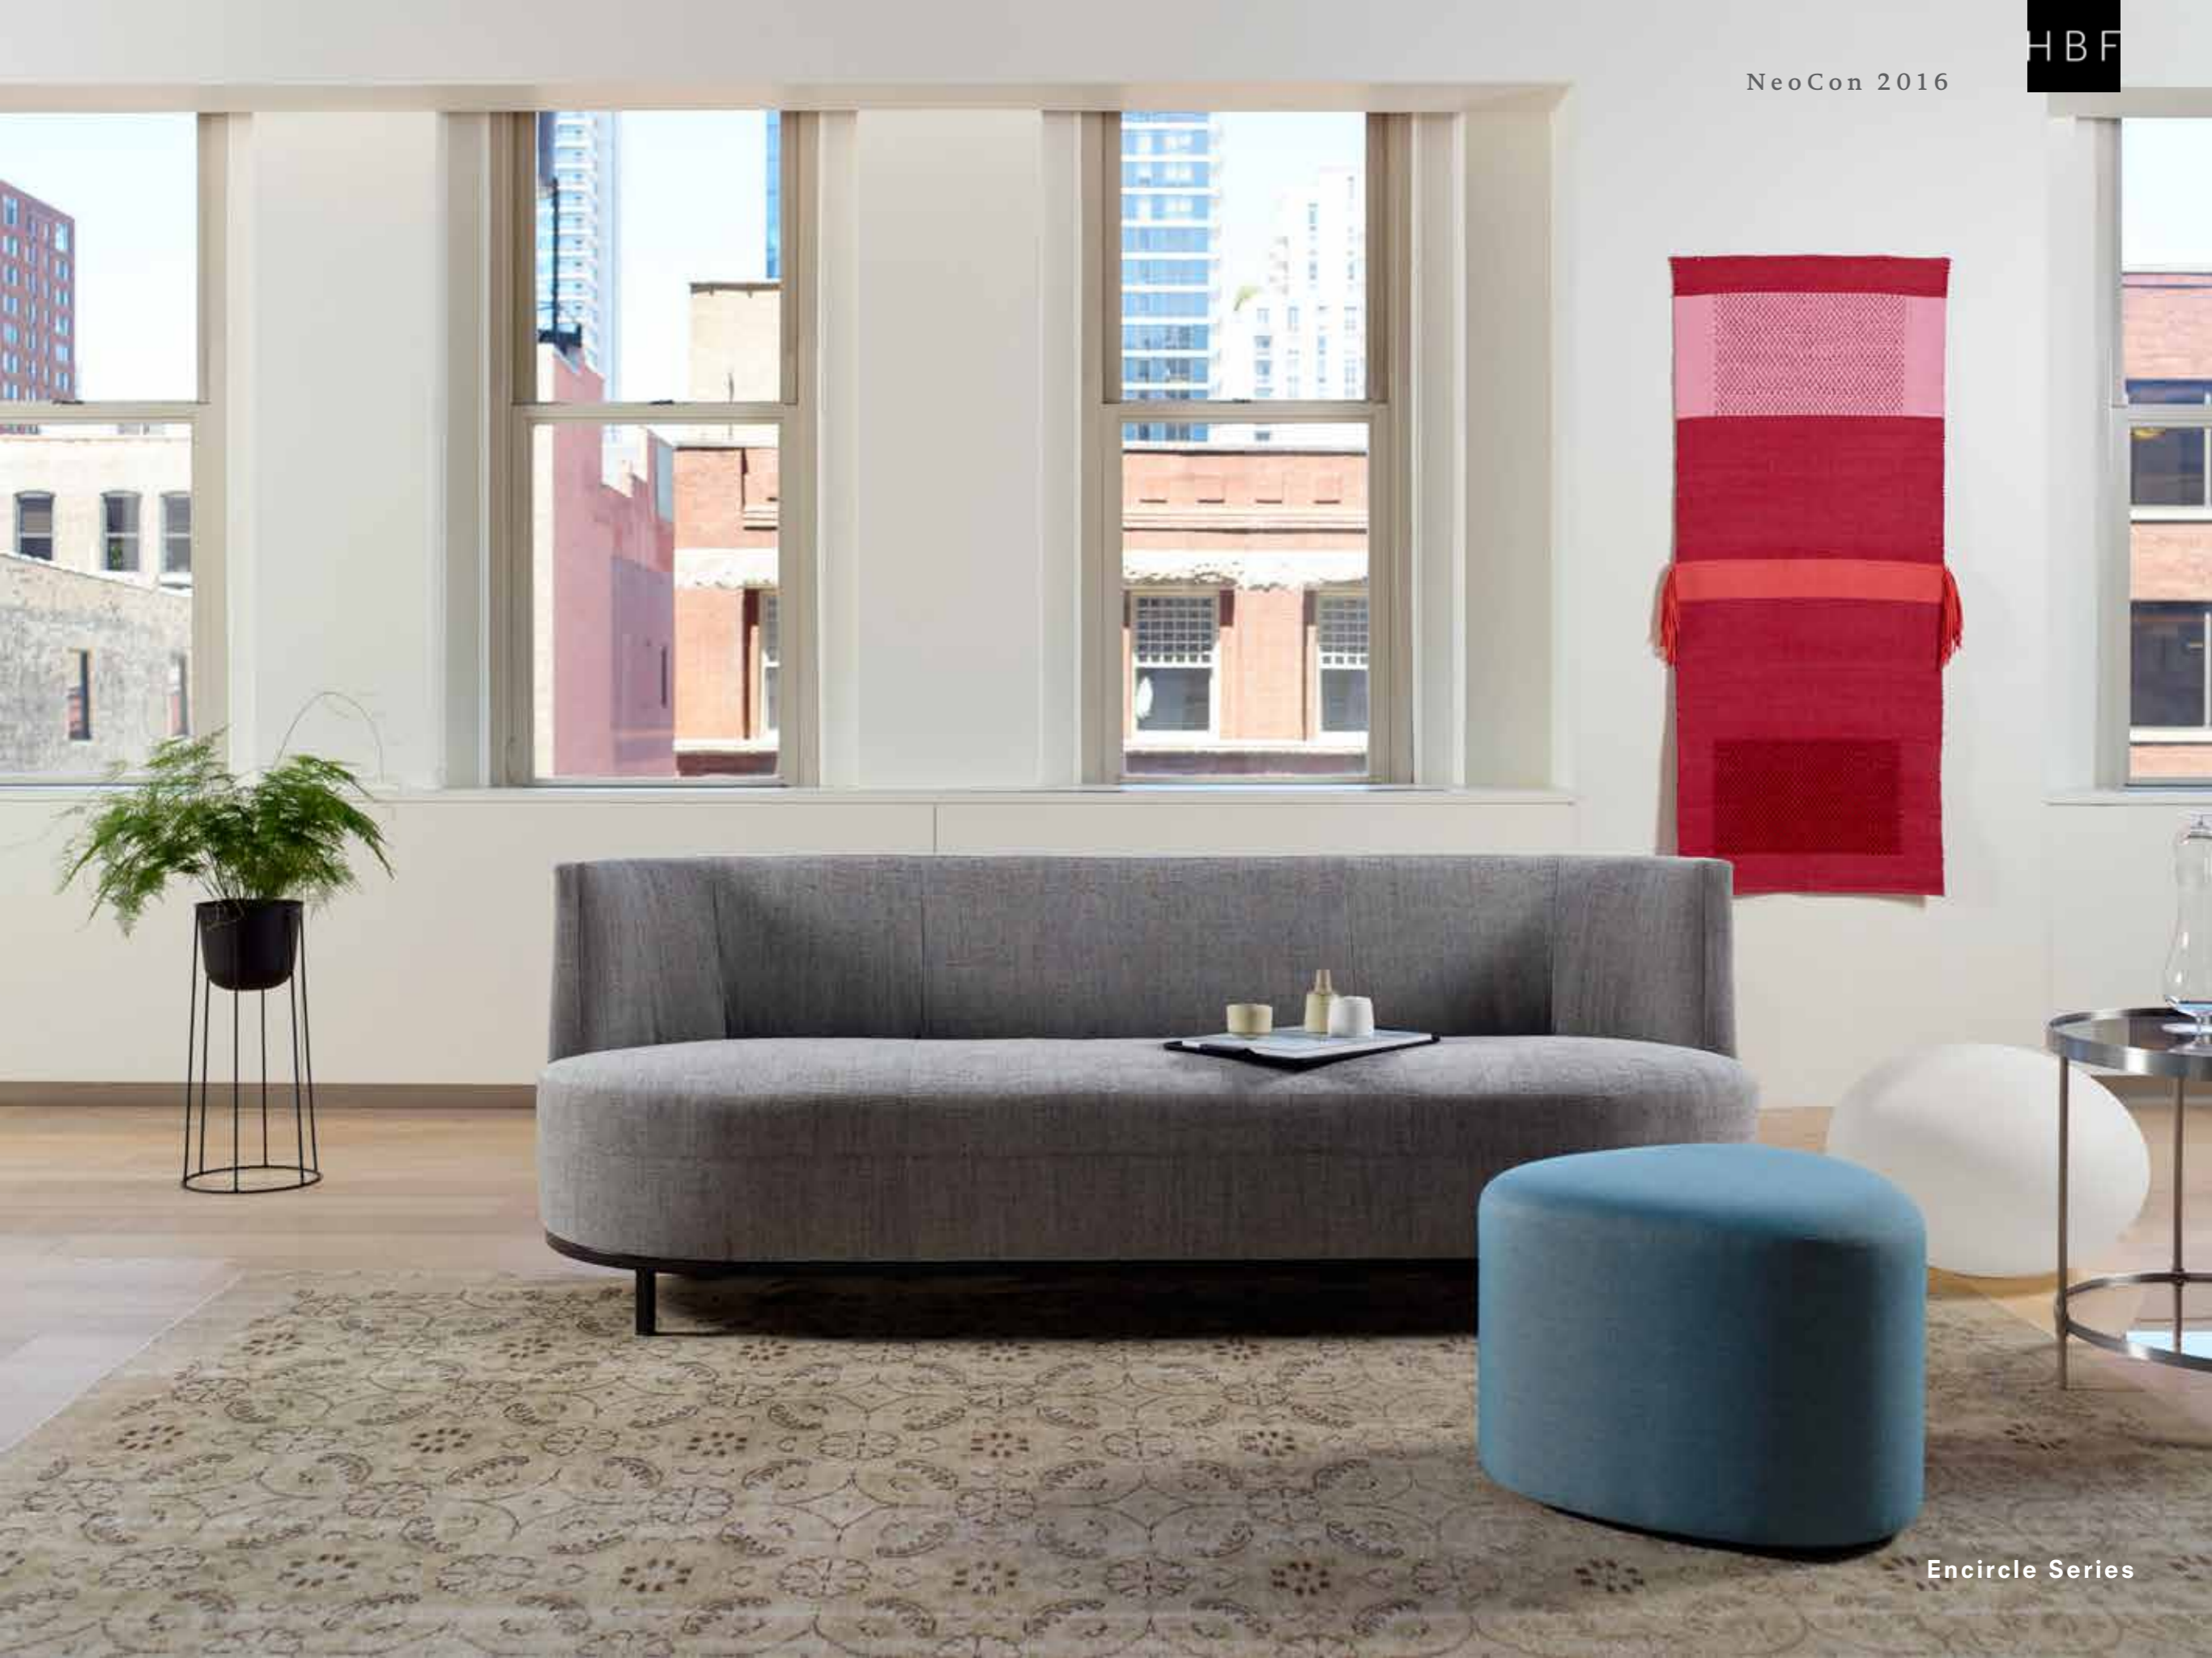

Encircle Series

Encircle Series

The simple geometry of the sleek rounded profile of Encircle creates a generous, luxurious comfort with a modest footprint.

DESIGNER

Barbara Barry

COLLECTION

Lounge Chairs | Sofas

BASE

Brushed Stainless | Black Powder Coat

Encircle Series

Double Take Table Series

Double Take Table Series

Focusing on form – each piece is elemental and spare as it is warm and inviting. The circular frame of Double Take, paired with the top surface and shelf, provides twice the platform within the same footprint.