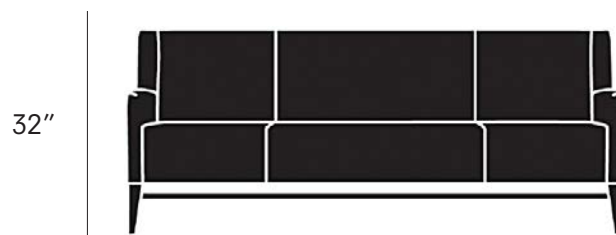

Trestle Lounge

Barbara Barry

Frame Finish Options

Oak

32"

30"

32"

77.75"