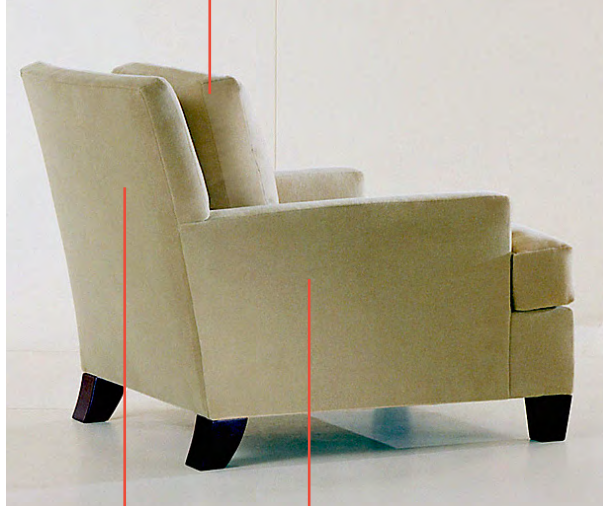

# Dual Fabric Application Westwood Lounge Chair

HLU301-021

CUSHION UPHOLSTERY:

OUTER UPHOLSTERY:

CUSHION UPHOLSTERY:

CUSHION UPHOLSTERY:

OUTER UPHOLSTERY:

OUTER UPHOLSTERY: