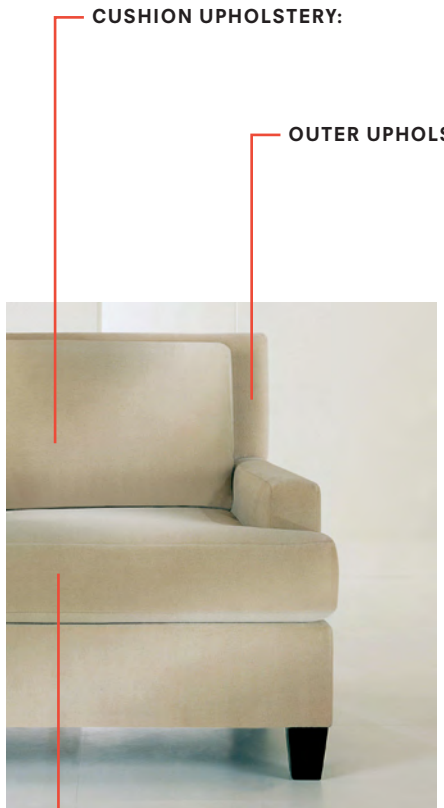

# Dual Fabric Application Westwood Lounge Chair

HLU301-021

CUSHION UPHOLSTERY:

OUTER UPHOLSTERY:

CUSHION UPHOLSTERY:

CUSHION UPHOLSTERY:

OUTER UPHOLSTERY:

OUTER UPHOLSTERY: