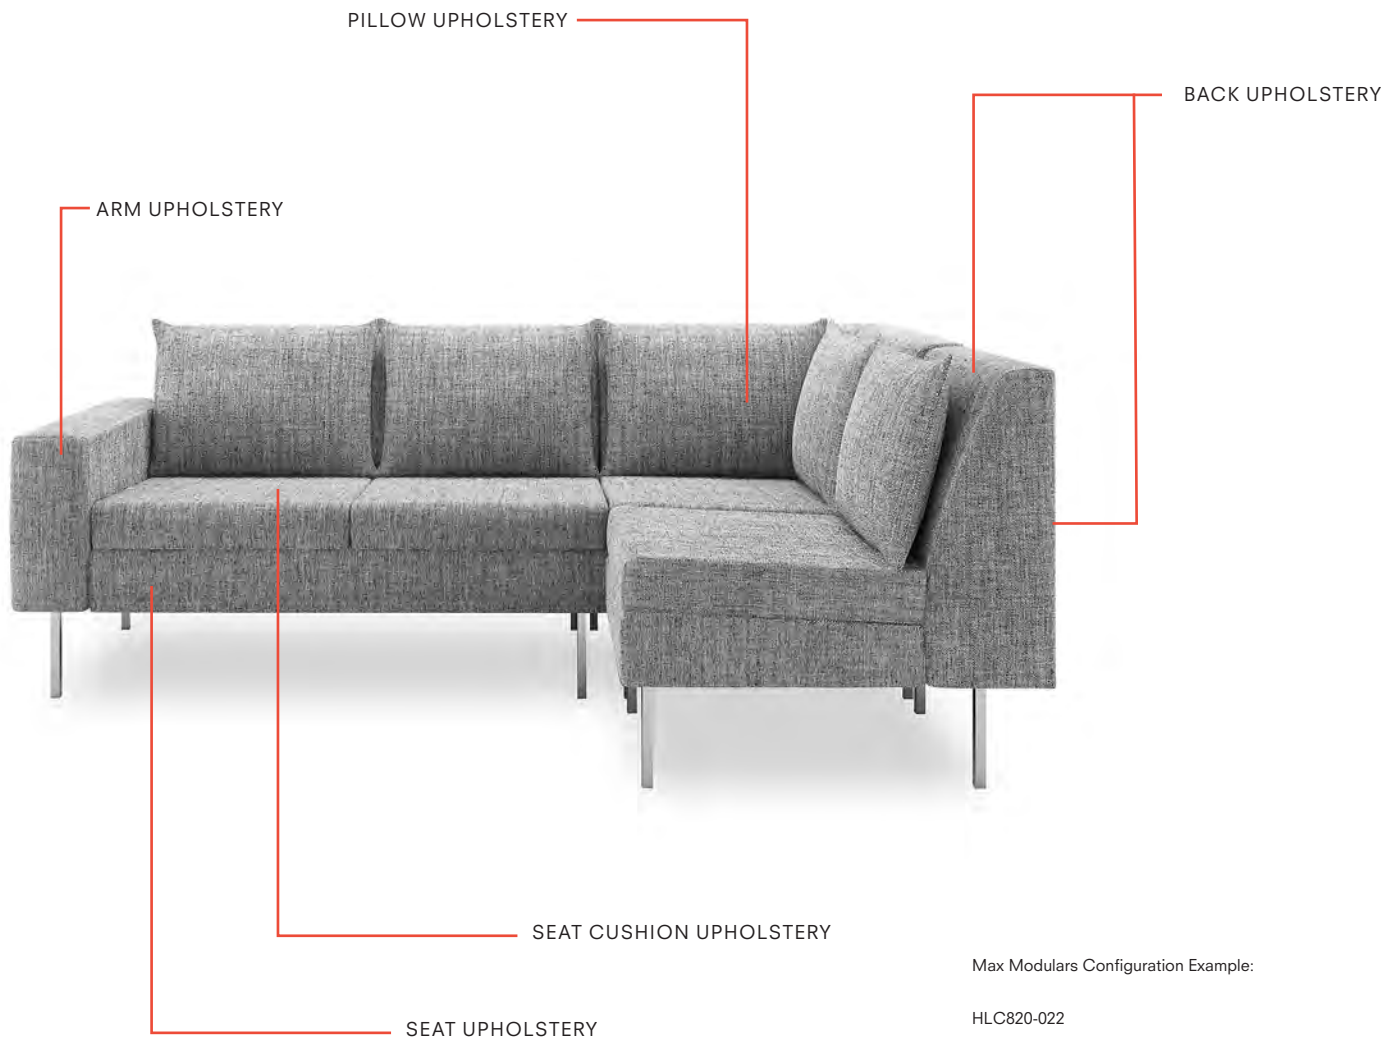

Dual Fabric Application Max Modulares

EVERY UNIT SHIPPED INCLUDES
LEG KIT

DATE _____

PURCHASE ORDER NO. _____

LINE NO. _____

BACK _____

PILLOW _____

SEAT CUSHION _____

SEAT _____

ARM _____

COMPANY NAME _____

EMAIL ADDRESS _____

SIGNATURE _____

Max Modulares Configuration Example:

HLC820-022
 Modular Two Seat Lounge | LSF Arm | 51.5" W
 +
 HLC820-019
 Modular Corner Unit | Armless | 51.5" W
 +
 HLC820-011
 Modular One Seat Lounge | Armless | 22" W

Dual Fabric Application Max Modulares

HLC820-041 - with Pillow
HLC820-081 - without Pillow
One Seat Lounge | 36" W

HHC820-111
One Seat Bench | 22" W

HLC820-042 - with Pillows
HLC820-082 - without Pillows
Two Seat Lounge | 58" W

HHC820-112
Two Seat Bench | 44" W

HLC820-043 - with Pillows
HLC820-083 - without Pillows
Three Seat Lounge | 80" W

HHC820-113
Three Seat Bench | 66" W

Dual Fabric Application Max Modulares

HLC820-011 - with Pillow
HLC820-051 - without Pillow
One Seat Lounge - Modular
Armless | 22" W