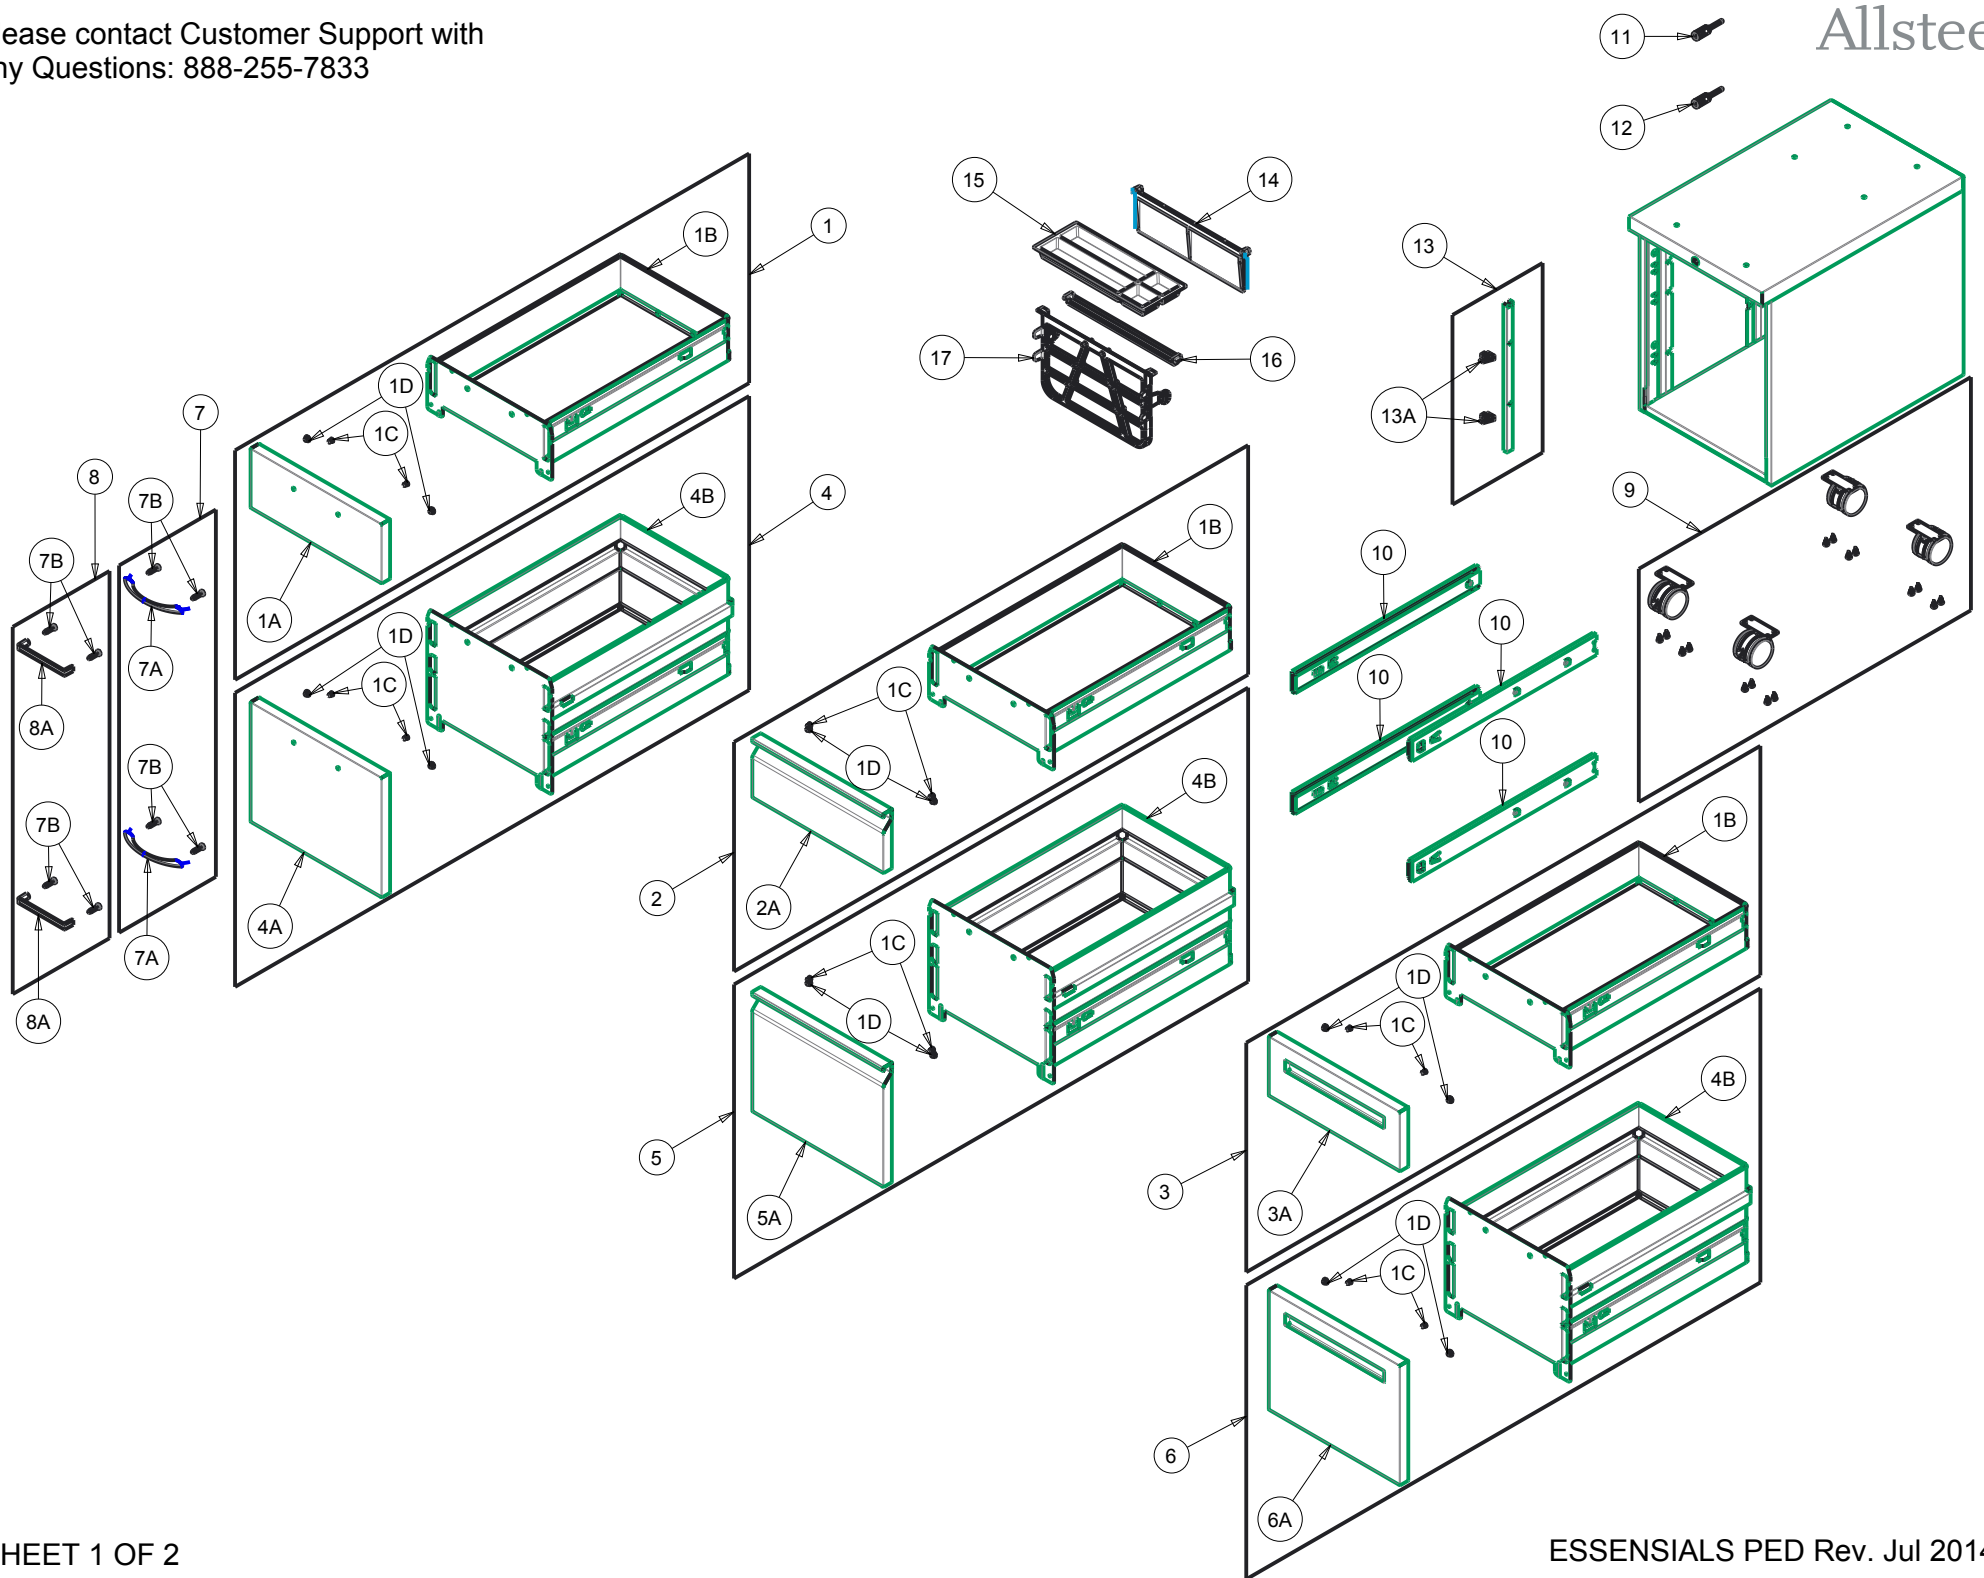

Please contact Customer Support with any Questions: 888-255-7833

Allsteel®

DETAIL NO.	NAME
1	BOX DRAWER ASSEMBLY - FOR ARCH & SQUARE PULLS
1A	BOX DRAWER FRONT - FOR ARCH & SQUARE PULLS
1B	BOX DRAWER SUB-ASSEMBLY
1C	DRAWER SCREW
1D	DRAWER BUMPER
2	BOX DRAWER ASSEMBLY - "R" PULL
2A	BOX DRAWER FRONT - "R" PULL
3	BOX DRAWER ASSEMBLY - INTEGRAL PULL
3A	BOX DRAWER FRONT - INTEGRAL PULL
4	FILE DRAWER ASSEMBLY - FOR ARCH & SQUARE PULLS
4A	FILE DRAWER FRONT - FOR ARCH & SQUARE PULLS
4B	FILE DRAWER SUB-ASSEMBLY
5	FILE DRAWER ASSEMBLY - R PULL
5A	FILE DRAWER FRONT - R PULL
6	FILE DRAWER ASSEMBLY - INTEGRAL PULL
6A	FILE DRAWER FRONT - INTEGRAL PULL
7	HARDWARE PACK - ARCH PULLS & SCREWS
7A	ARCH PULL
7B	PULL SCREW
8	HARDWARE PACK - SQUARE PULLS & SCREWS
8A	SQUARE PULL
9	HARDWARE PACK - CASTERS & SCREWS
10	DRAWER SLIDE
11	OMIT LOCK
12	LOCK
13	LOCK BAR ASSEMBLY
13A	LOCK TAB
14	DRAWER DIVIDER
15	DRAWER PENCIL TRAY
16	DRAWER CROSS FILING BAR
17	DRAWER FOLLOWER BLOCK