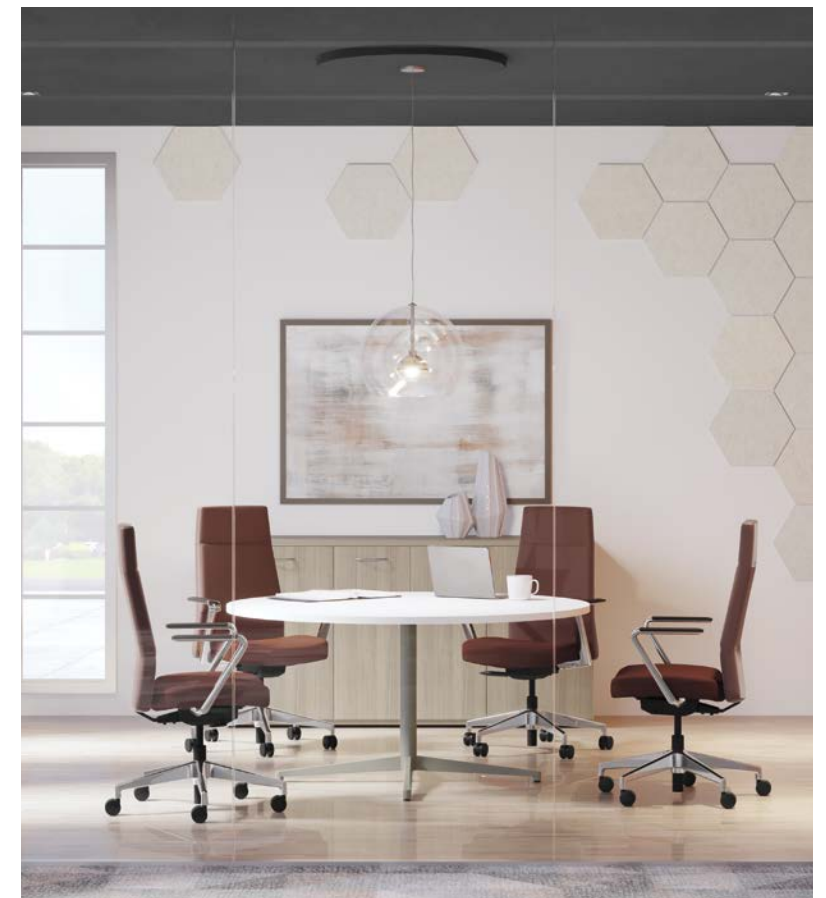

HON

Make your space work[®]

Cofi[™]
Seating

A great first impression.

It's All About The Details

Engaging a new client, interviewing a potential employee, introducing yourself to a new board member - everything you do, say, and represent can have lasting effects. There's no question the same is true for an office chair - how it evolves a space and how you feel when you sit in it. Cofi makes its mark in a truly exceptional way. With two back heights, three back designs, and a variety of multi-fabric, base, and arm options, Cofi goes above and beyond when it comes to premium detailing and stunning aesthetics. Plus with its intuitive functionality, you'll get a remarkably comfortable and supportive sit to help you conquer the day.

SCAN TO
CHECK OUT
COFI ON
HON.COM

Shown with Preside® table.

Shown with Preside® table and Workwall.

Close The Deal In Comfort

Whether you're calling the shots in a private office or presiding over a board meeting in a conference room, you - and your cohorts - need a seating solution that reflects the way you work. That means powerhouse performance, elegance in motion, and the power of choice. With three user-friendly control mechanisms and two back choices - Executive or Managerial - Cofi provides smart support and the comfort you deserve, no matter how long the collaboration continues.

Shown with Preside® table.

Elevate Your Aesthetic

Cofi is all about choices. Three back stitch details - channel, quilt, or solid - and nine contrast stitching colors let you create your own signature look. And with its slim, tapered profile, sophisticated detailing, and a selection of luxurious fabrics and finishes, Cofi is sure to stand out in any office setting.