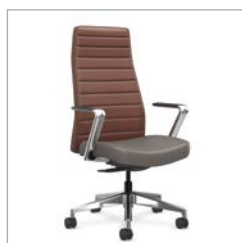

MULTI-FABRIC