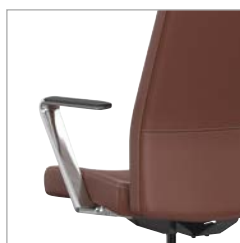

Arms

FIXED ARMS