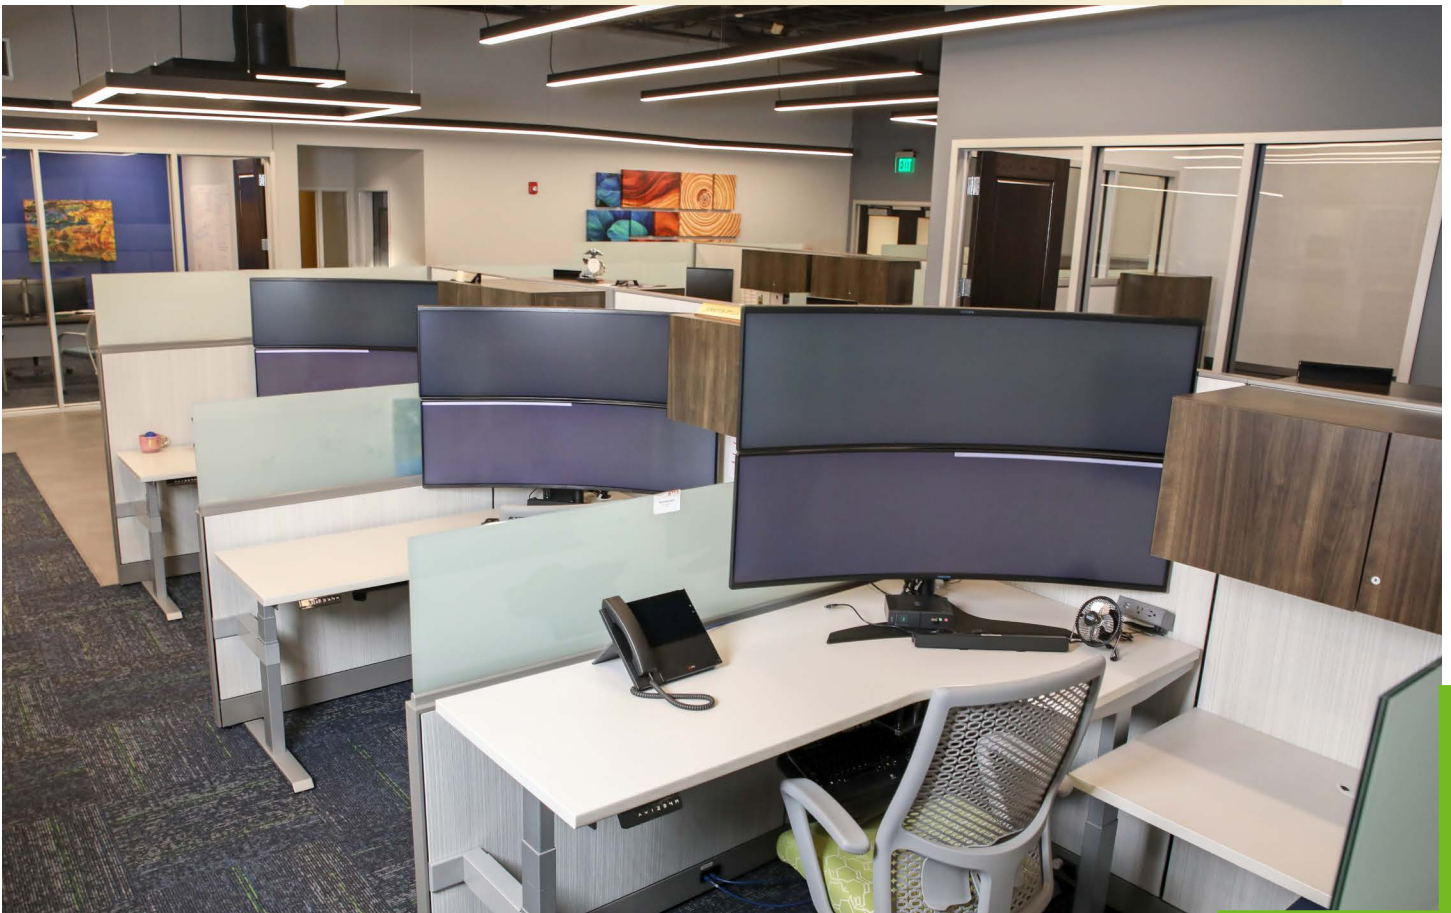

GVEC

GVEC bridges the gap between technical and creative with synergetic solutions

LOCATION: SEGUIN, TX
YEAR: 2020

With its fast-growing member and customer base, GVEC Electric Cooperative was ready to reinvent their 3,800 sq. ft. space with three things in mind: collaboration, creativity, and employee satisfaction. From sleek, adjustable desks to intuitive, supportive seating, GVEC has made good on its promise to keep their evolving work environment friendly, fun, and flexible.

Featured Products:

Accelerate® | Concinnity® | Coordinate™ | Flagship® | Ignition® 2.0

HON.

Make your space work.

HON.

Make your space work.

"We're proud of our new spaces - with the help of HON, Gateway Printing & Office Supply, Inc., and TSG Architects, we transformed 24 workstations within three departments and five private offices. These new environments encourage the kind of meaningful customer and member connection GVEC strives for every day."