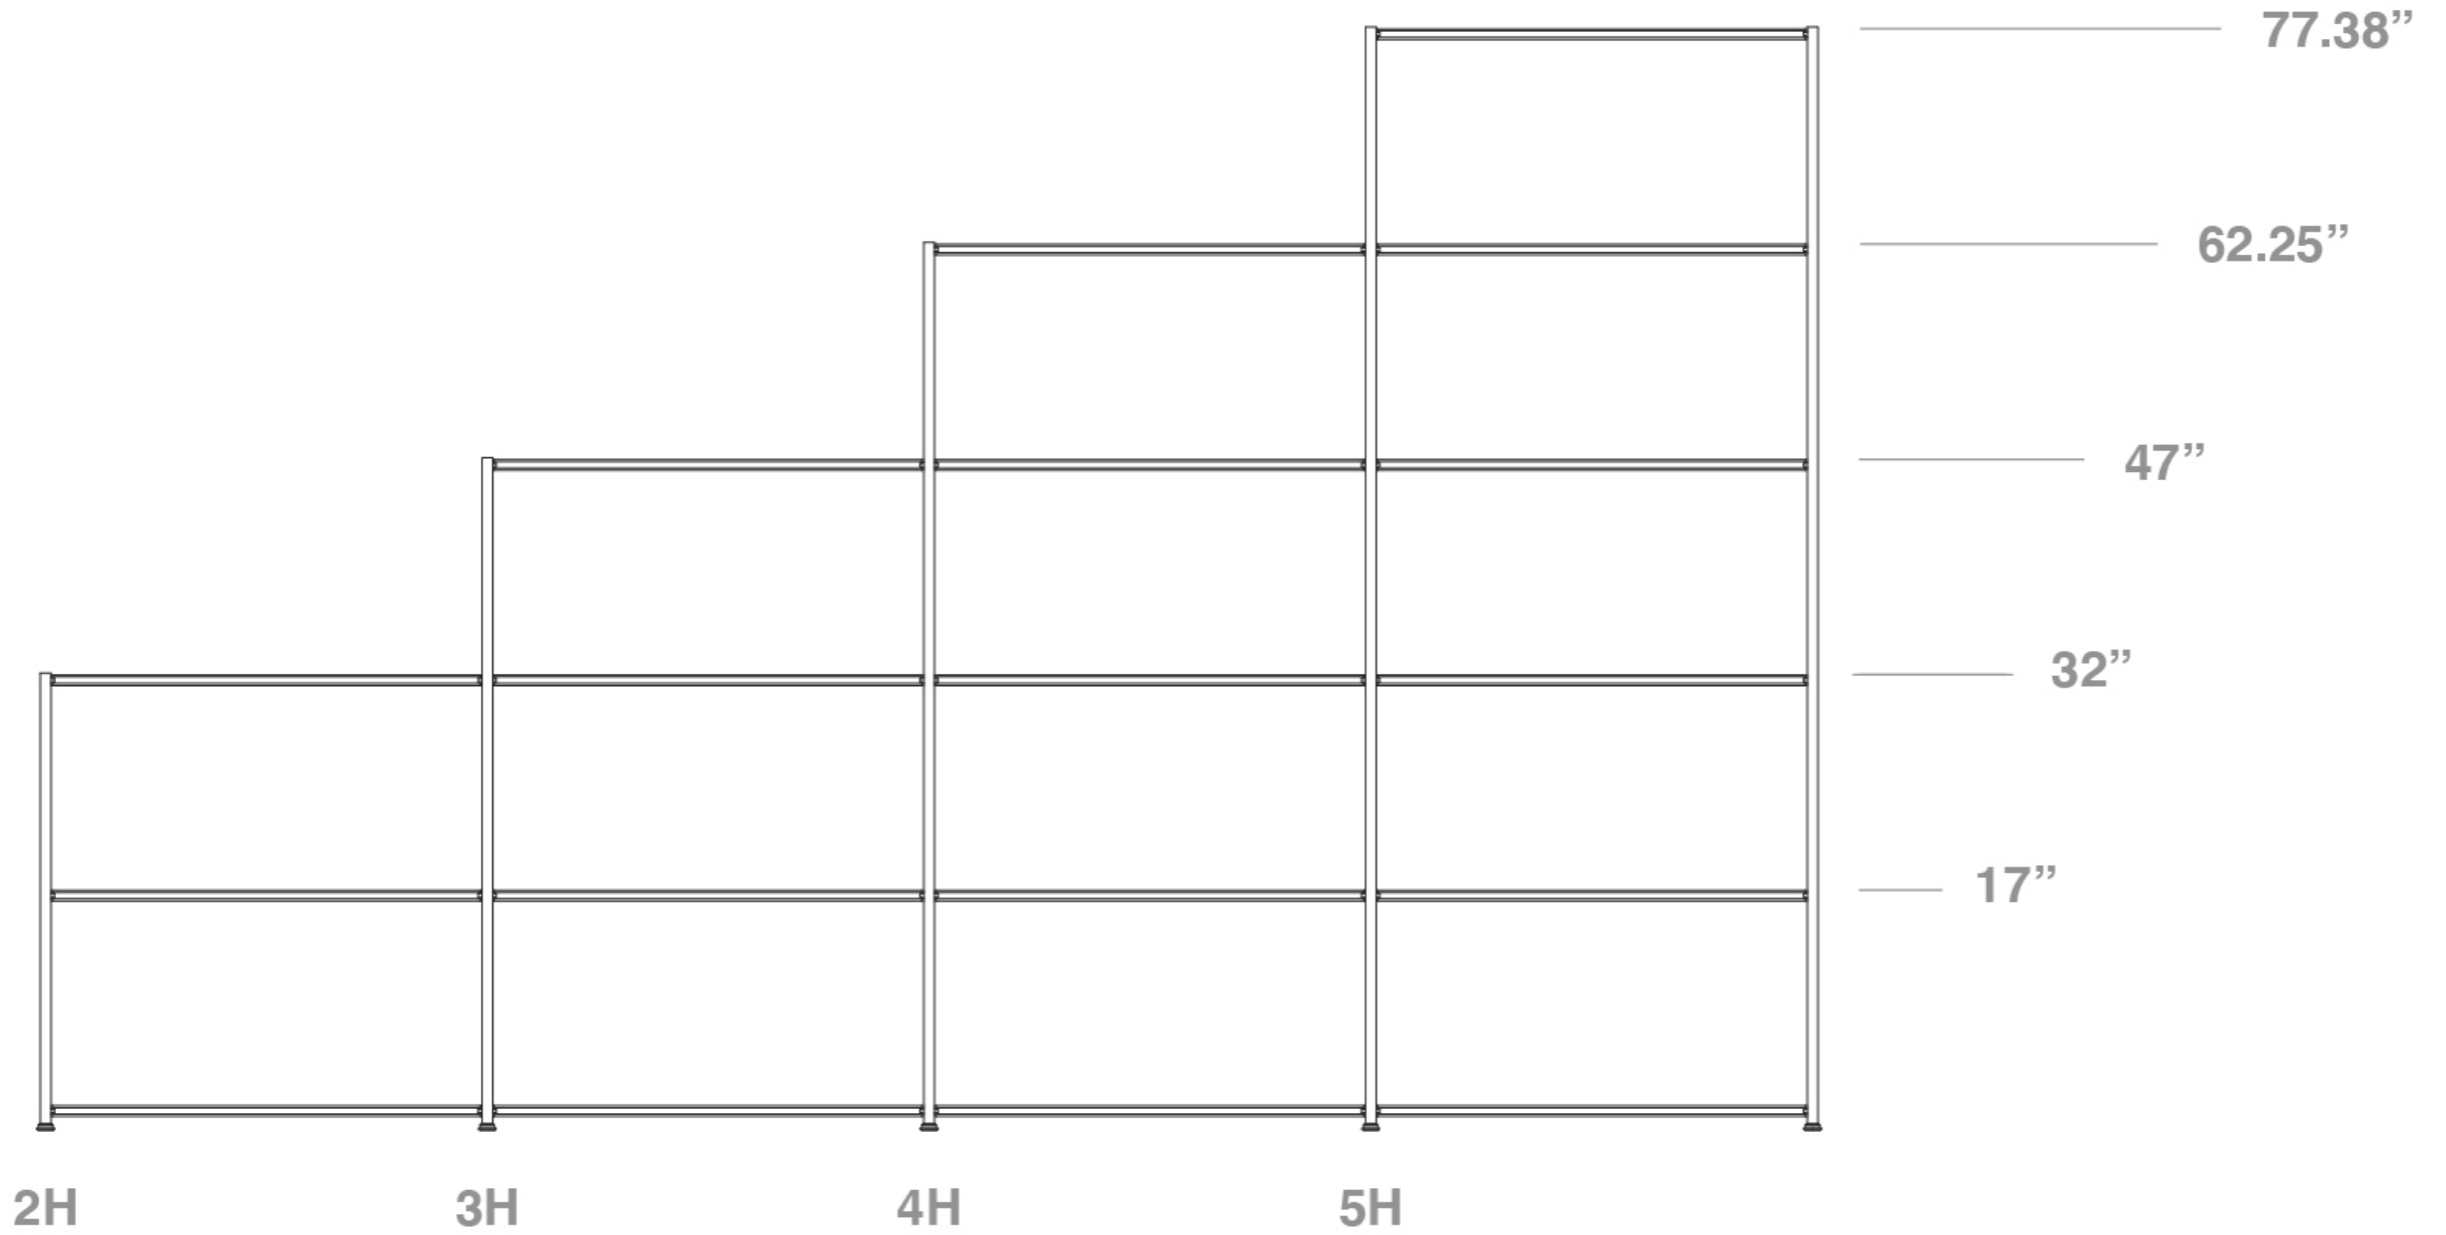

Module Heights