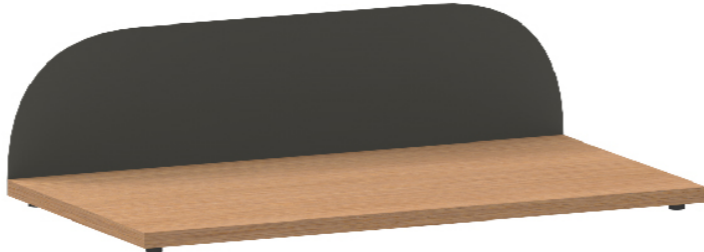

Shelf with Back