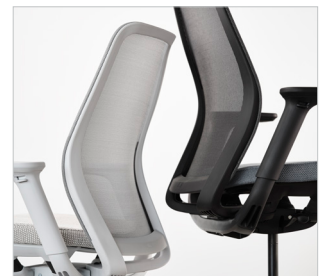

The 4-point seat suspension ensures that Pli creates multi-position support without painstaking manual adjustments.

Each Pli seating model offers flexible and responsive edgeless back support, moving with the movements of the user.

The intuitive and easy height-adjustment control enables Pli to accommodate nearly every user stature.

The clean aesthetic of Pli's design embodies its ergonomic performance and exceptional comfort.

Pli Statement of Line