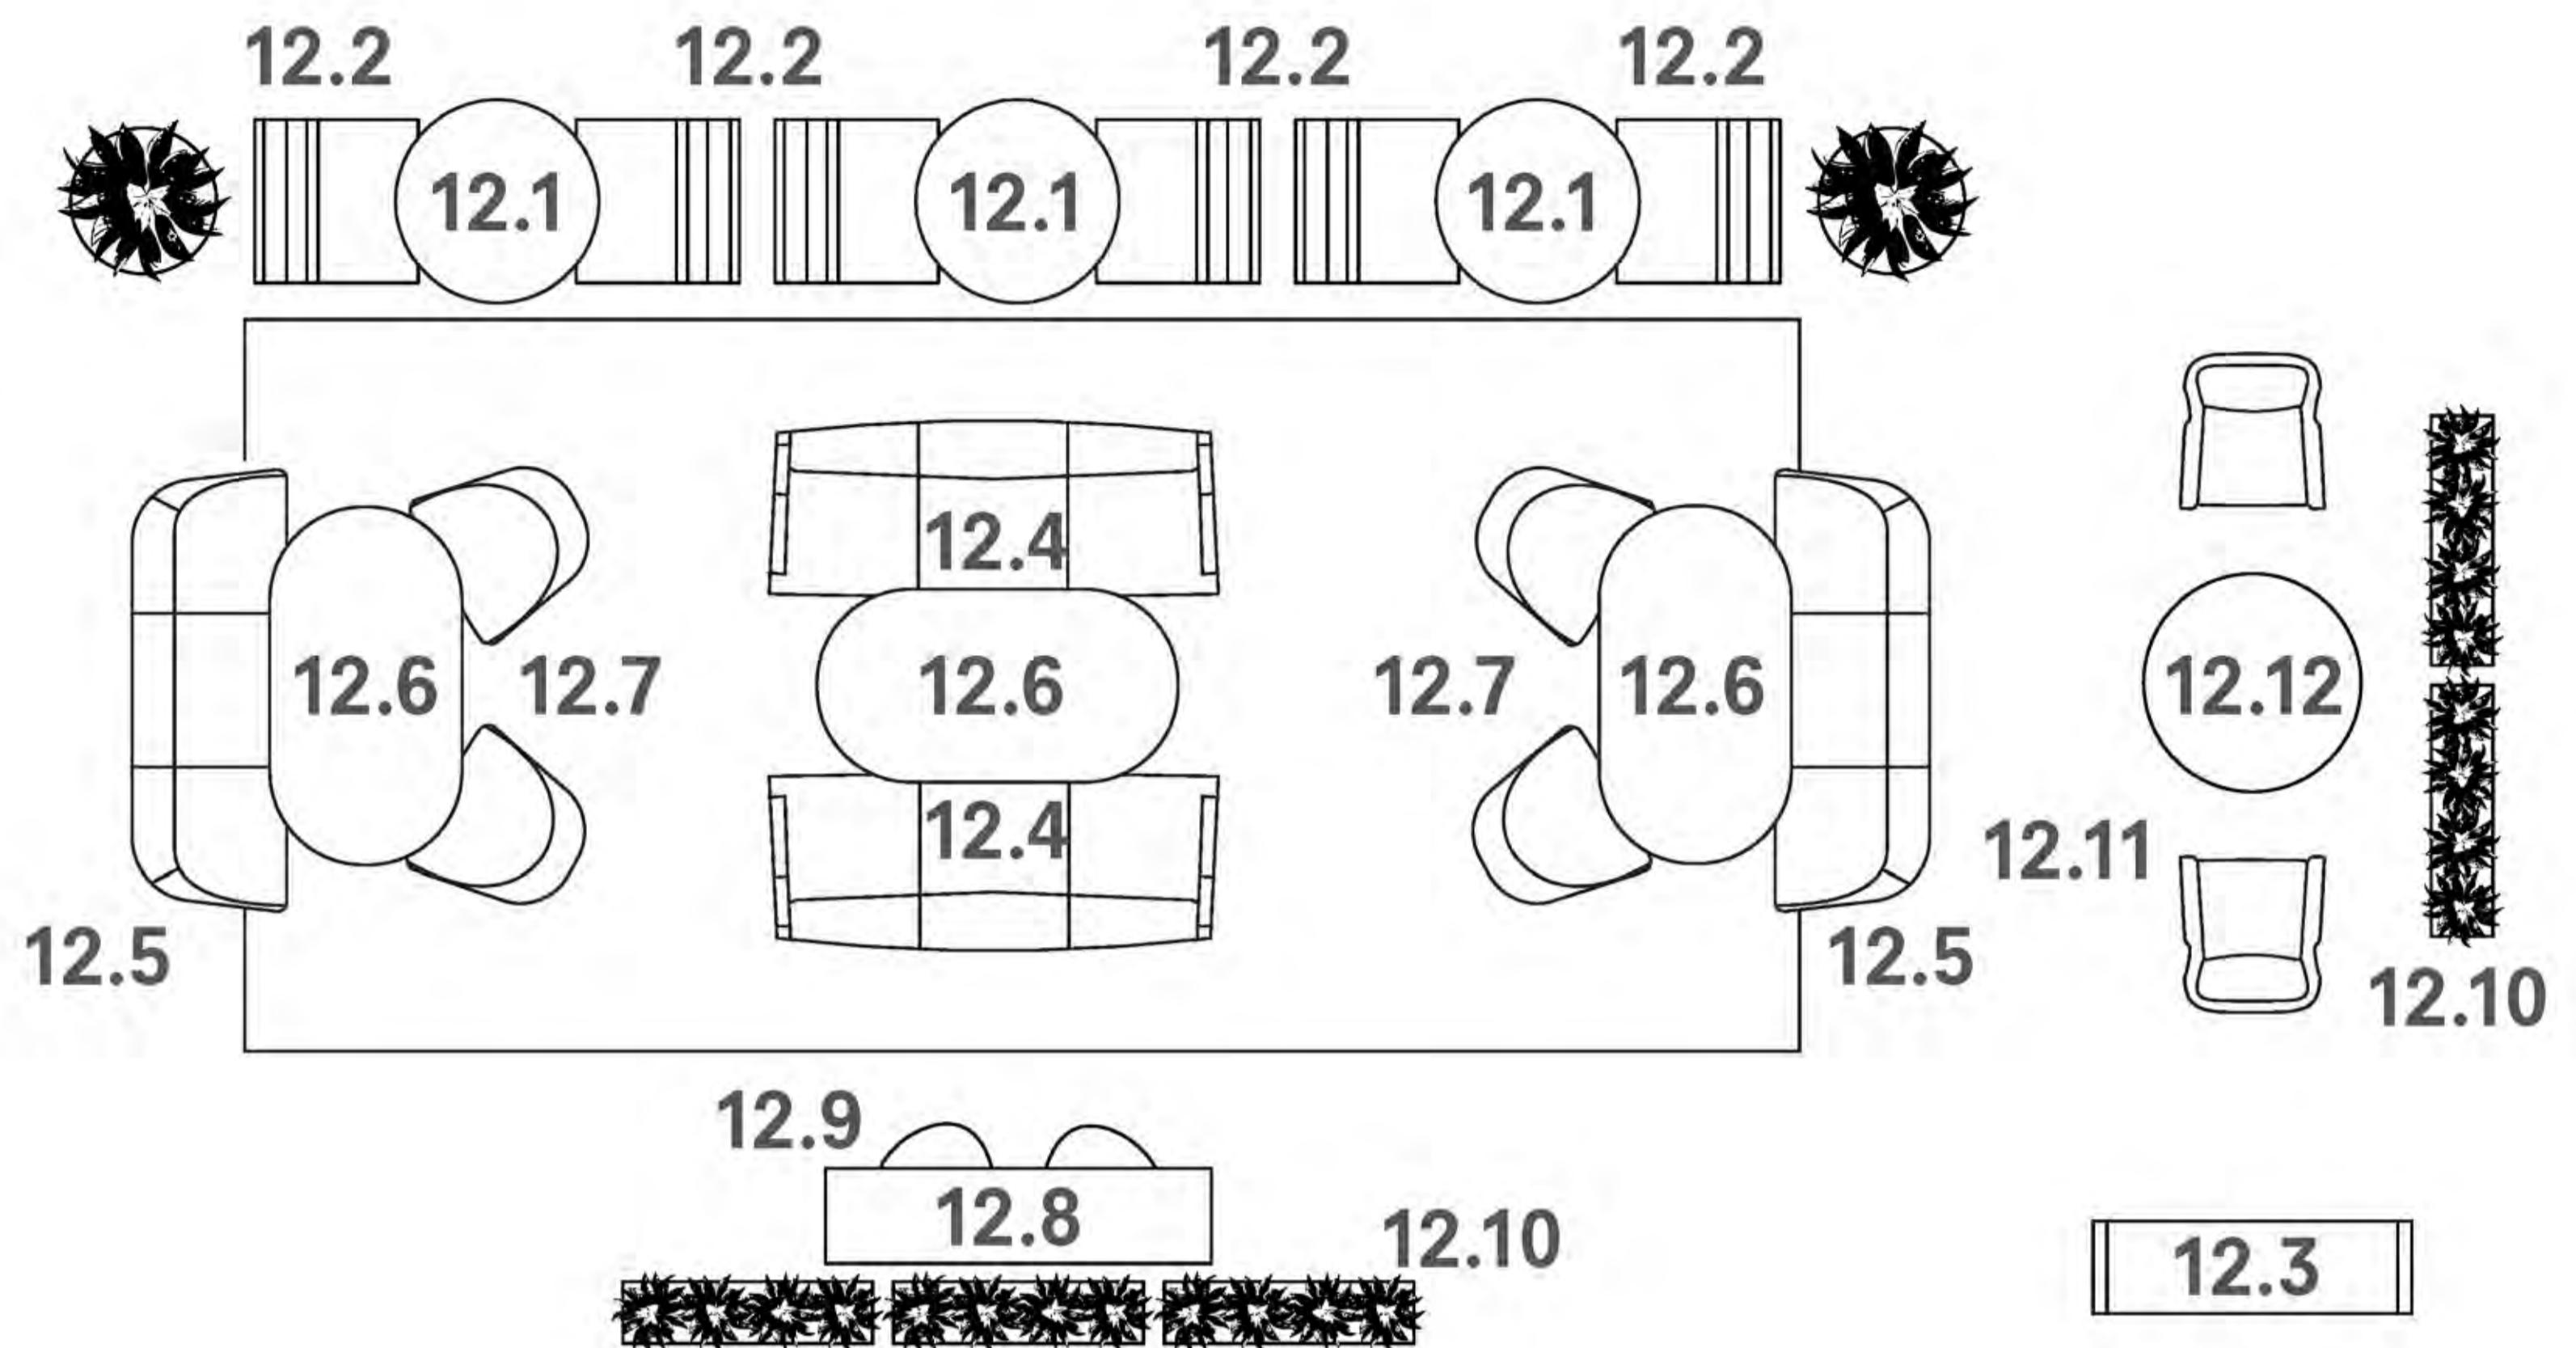

Business Club

12.1 Meki Continental Height Table

Design: Todd Bracher // HCV01801R-2636
Starting $3,015 list – as shown $4,165 list
Top: GLB-1 Black Back-Painted Glass
Column: NT993 Sumatra Walnut
Sleeves + Base: BL Black Powder Coat
Power: Undermount Minitap

12.2 Mod Armless Lounge Chair

Design: Henrik Schulz, // HLS018-101
Starting $3,310 list – as shown $3,580 list
Upholstery: HBF Textiles – Honest 965
Burgandy 75

12.3 Linea Bench

Design: Mario Ruiz
Price Available Upon Request
Wood: NT993 Sumatra Walnut
Upholstery: HBF Textiles – Tadoo Toile 1065
Clay 46

12.4 Perfect Pitch Sofa

Design: Barbara Barry // HLL209-013
Starting $5,075 list – as shown $6,185 list
Base: AH993 Sumatra Ash
Upholstery: HBF Textiles – Brushed Canvas
950 – Pumice 37

12.5 Salon Sofa

Design Barbara Barry // HLN309-013
Starting $5,055 list – as shown $5,320 list
Base: NT993 Sumatra Walnut
Upholstery: HBF Textiles – Crew Cut 899
Plume 77

New 12.6 Torre Continental Height Table

Design: HBF Design Studio
Price Available Upon Request
Wood: NT993 Sumatra Walnut
Power: Undermount Minitap + Twyne

12.7 Salon Lounge Chair

Design: Barbara Barry // HLN309-011
Starting $3,310 list – as shown $3,465 list
Frame: NT993 Sumatra Walnut
Upholstery: HBF Textiles – Dashing 1008
In The Race 74

12.8 Parker Console Table

Design: Travis Clifton // HTP31501E-266018
Starting $4,880 list – as shown $4,880 list
NT993 Sumatra Walnut