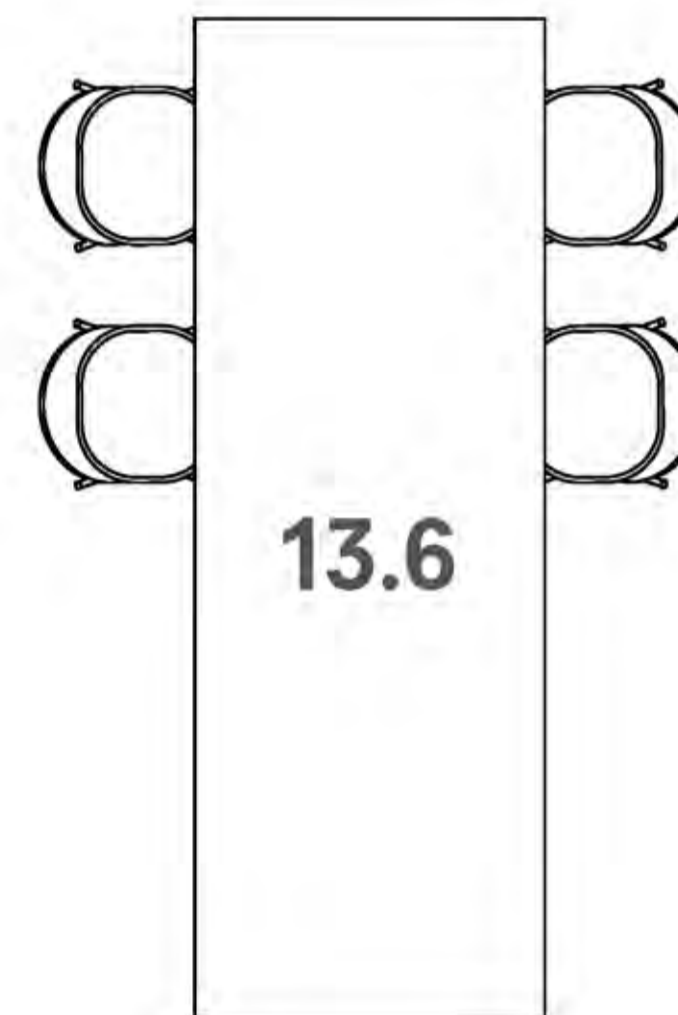

13.5

13.6

13.1 Harmoni Table

Design: Space Copenhagen // HTS41901R-3072

Starting $11,450 – as shown $11,450
AH993 Sumatra Ash

13.2 Andaz Guest Chair

Design: Todd Bracher // HGQ115-231

Starting $1,380 list – as shown $1,480 list

Wood: AH993 Sumatra Ash

Base: BL Black Powder Coat

Upholstery: HBF Textiles – Sister Solid 1003
Shady 89

13.3 Meki Bar Height Table

Design: Todd Bracher // HCP01801R-3042

Starting $3,480 list – as shown $4,680 list

Top: WBG White Back-painted Glass

Column: WI White Powder Coat

Sleeves + Base: LG Light Grey Powder Coat

13.4 Andaz Low Back Barstool

Design: Todd Bracher // HGQ115-321

Starting $1,540 list – as shown $1,615 list

Wood: AH993 Sumatra Ash

Base: BL Black Powder Coat

Upholstery: HBF Textiles – Sister Solid 1003
Shady 89

13.5 Andaz Low Back Counter Stool

Design: Todd Bracher // HGQ115-251

Starting $1,250 list – as shown $1,265 list

Wood: AH993 Sumatra Ash

Base: BL Black Powder Coat

Upholstery: HBF Textiles – Notable Grain 1074
Iron Grey 89

Custom 13.6 Parker Counter Table

Design: Travis Clifton

Pricing upon request

Rug

Nordic Knots