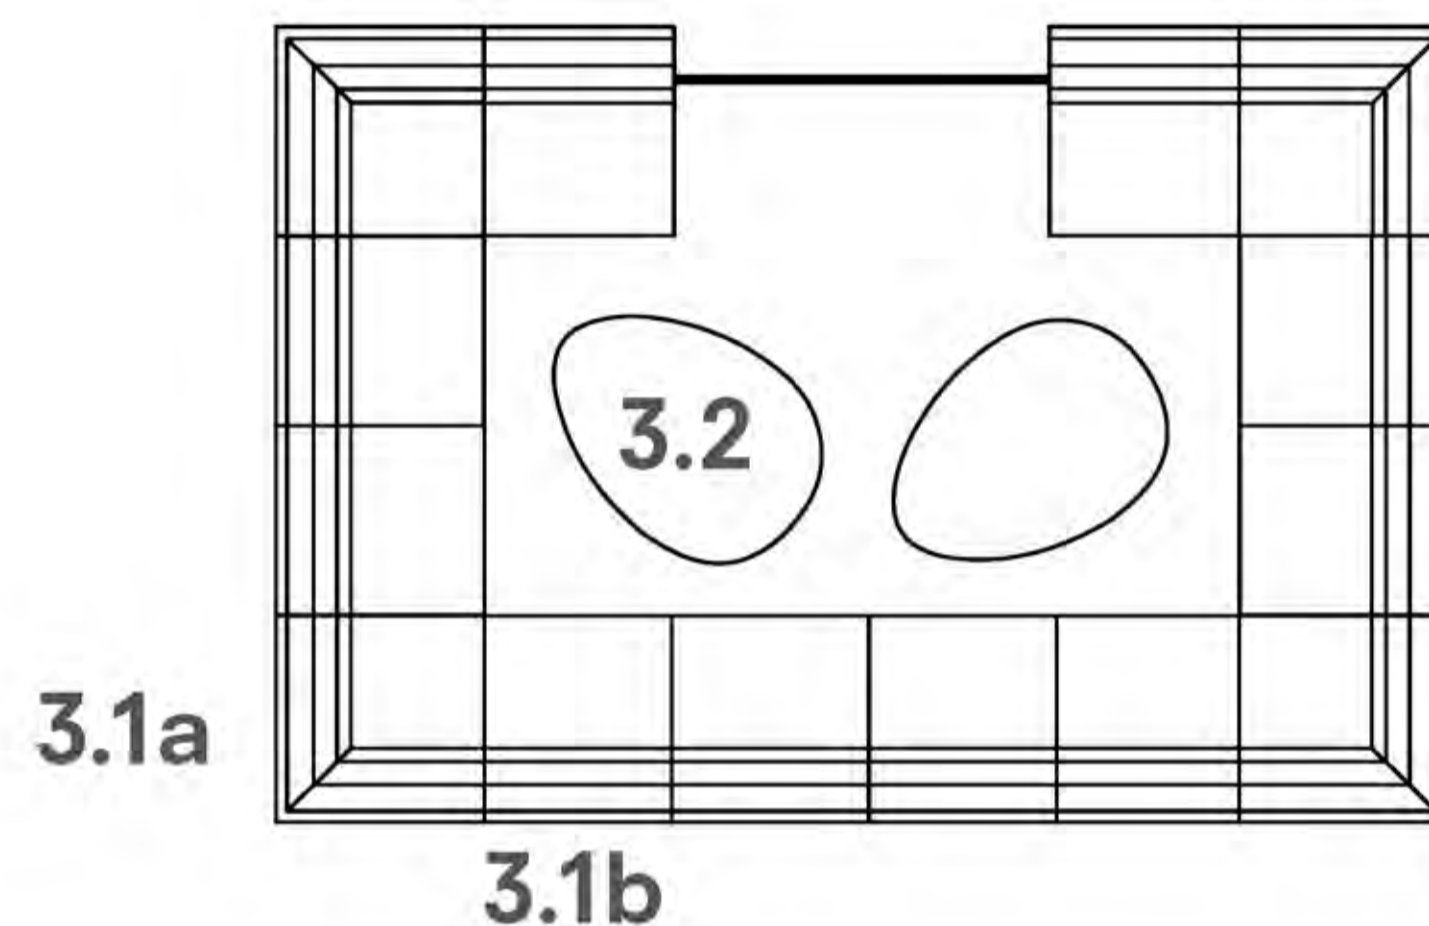

Mod Conversation Pit, Torre Screen-meeting Table

3.1a Mod Sectional – Corner Unit

Design: Henrik Schulz // HLS018-029
Starting \$4,510 list – as shown \$4,510 list
Base: BL Black Powder Coat
Upholstery: HBF Textiles – Matriarch 1064
Rose Quartz 40