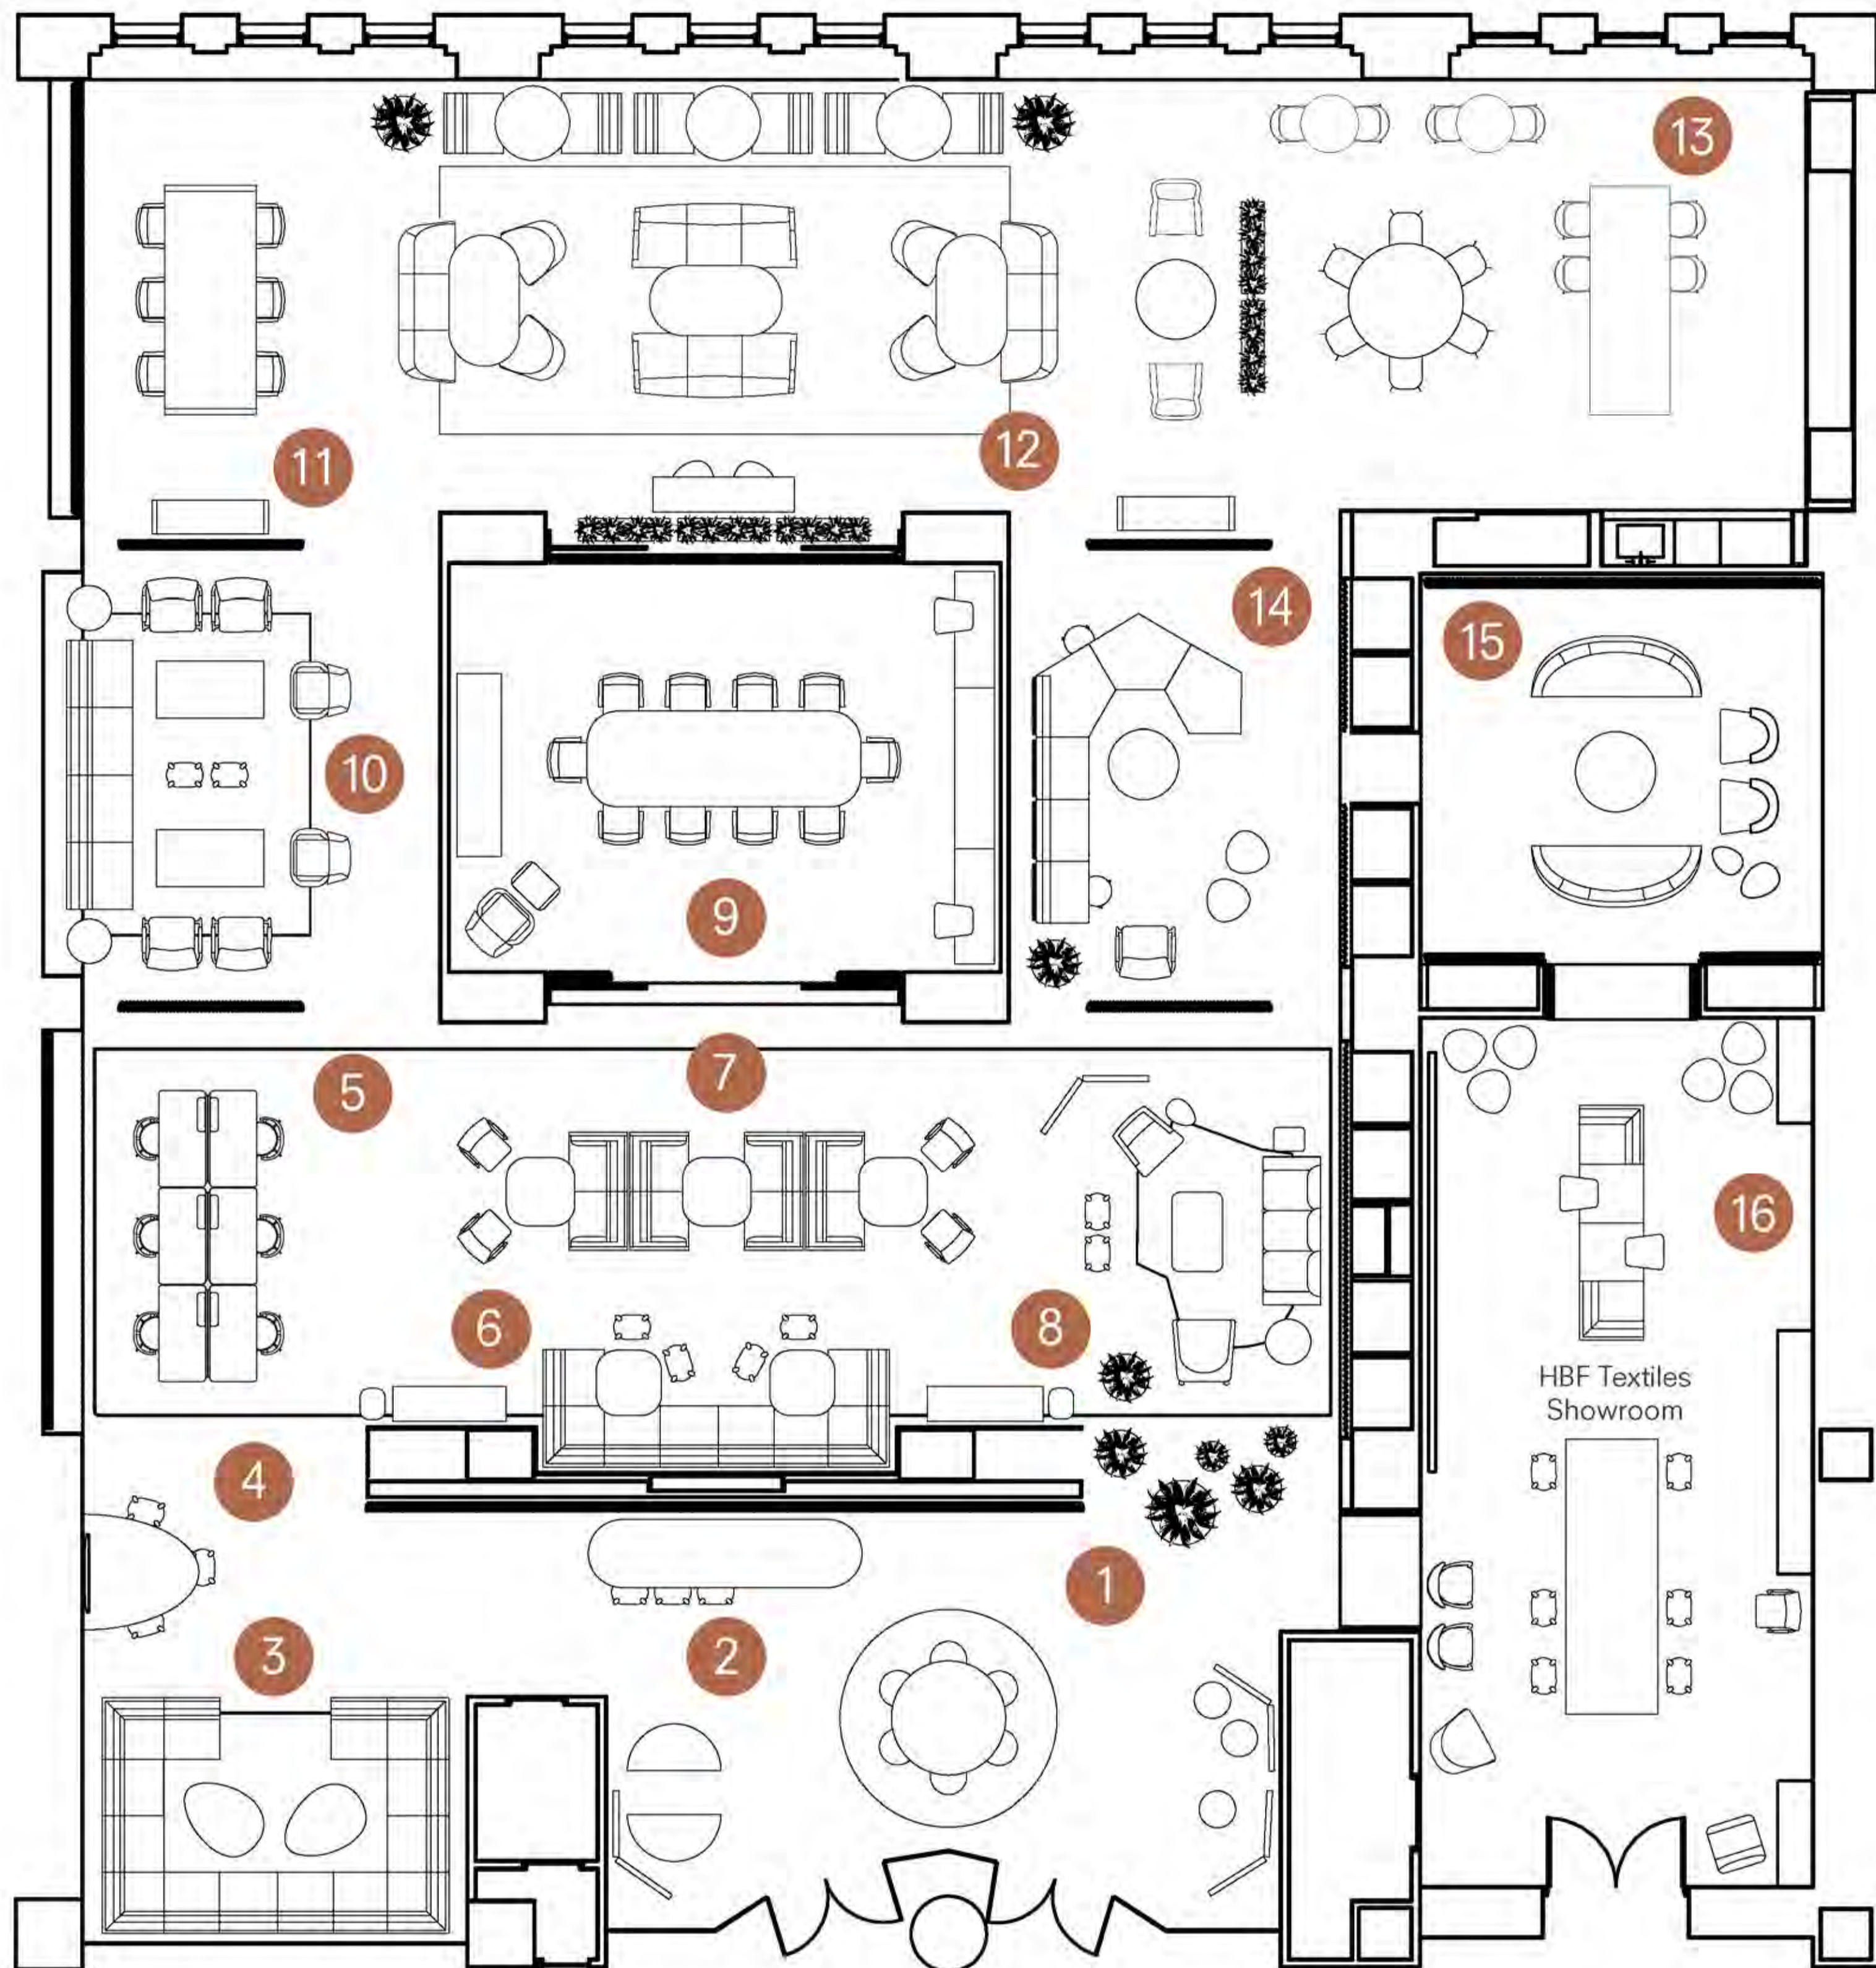

HB F

HB F
TEXTILES

HB F at NeoCon 2022

Showroom Guide

HBF Showroom Plan

- 1 Main Avenue
- 2 Torre Bar
- 3 Mod Conversation Pit
- 4 Torre Screen-meeting Table
- 5 Note Desk Touchdown
- 6 Mod Work Banquette
- 7 Mod Work Highback
- 8 Team Living Room
- 9 Conferencing Pitch Room
- 10 Mod Deep Lounge
- 11 Parker Library Table
- 12 Business Club
- 13 Andaz Café
- 14 Cityscape Lounge
- 15 Charlotte Wellness Room
- 16 HBF Textiles Showroom