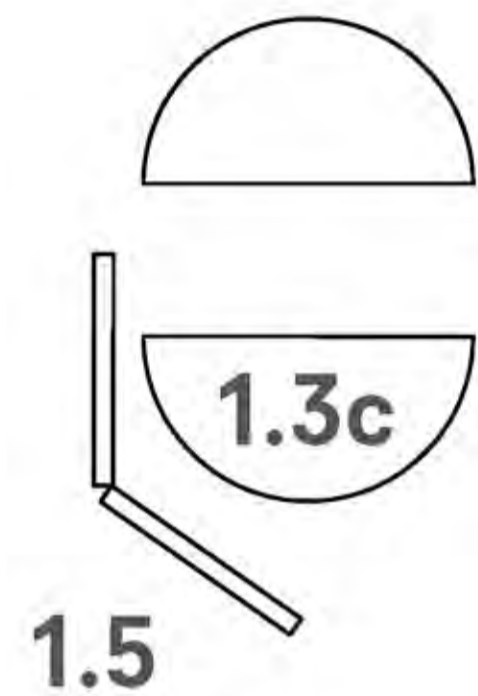

[HBF.com](https://www.hbf.com)

[HBFTextiles.com](https://www.hbf.com/textiles)

Main Avenue, Torre Bar

2.2

1.1 Torre Round Table

Design: HBF Design Studio
Pricing Available Upon Request
Top: Plastic Laminate – Field Elm
Base: Ash Veneer – Field Elm Stain