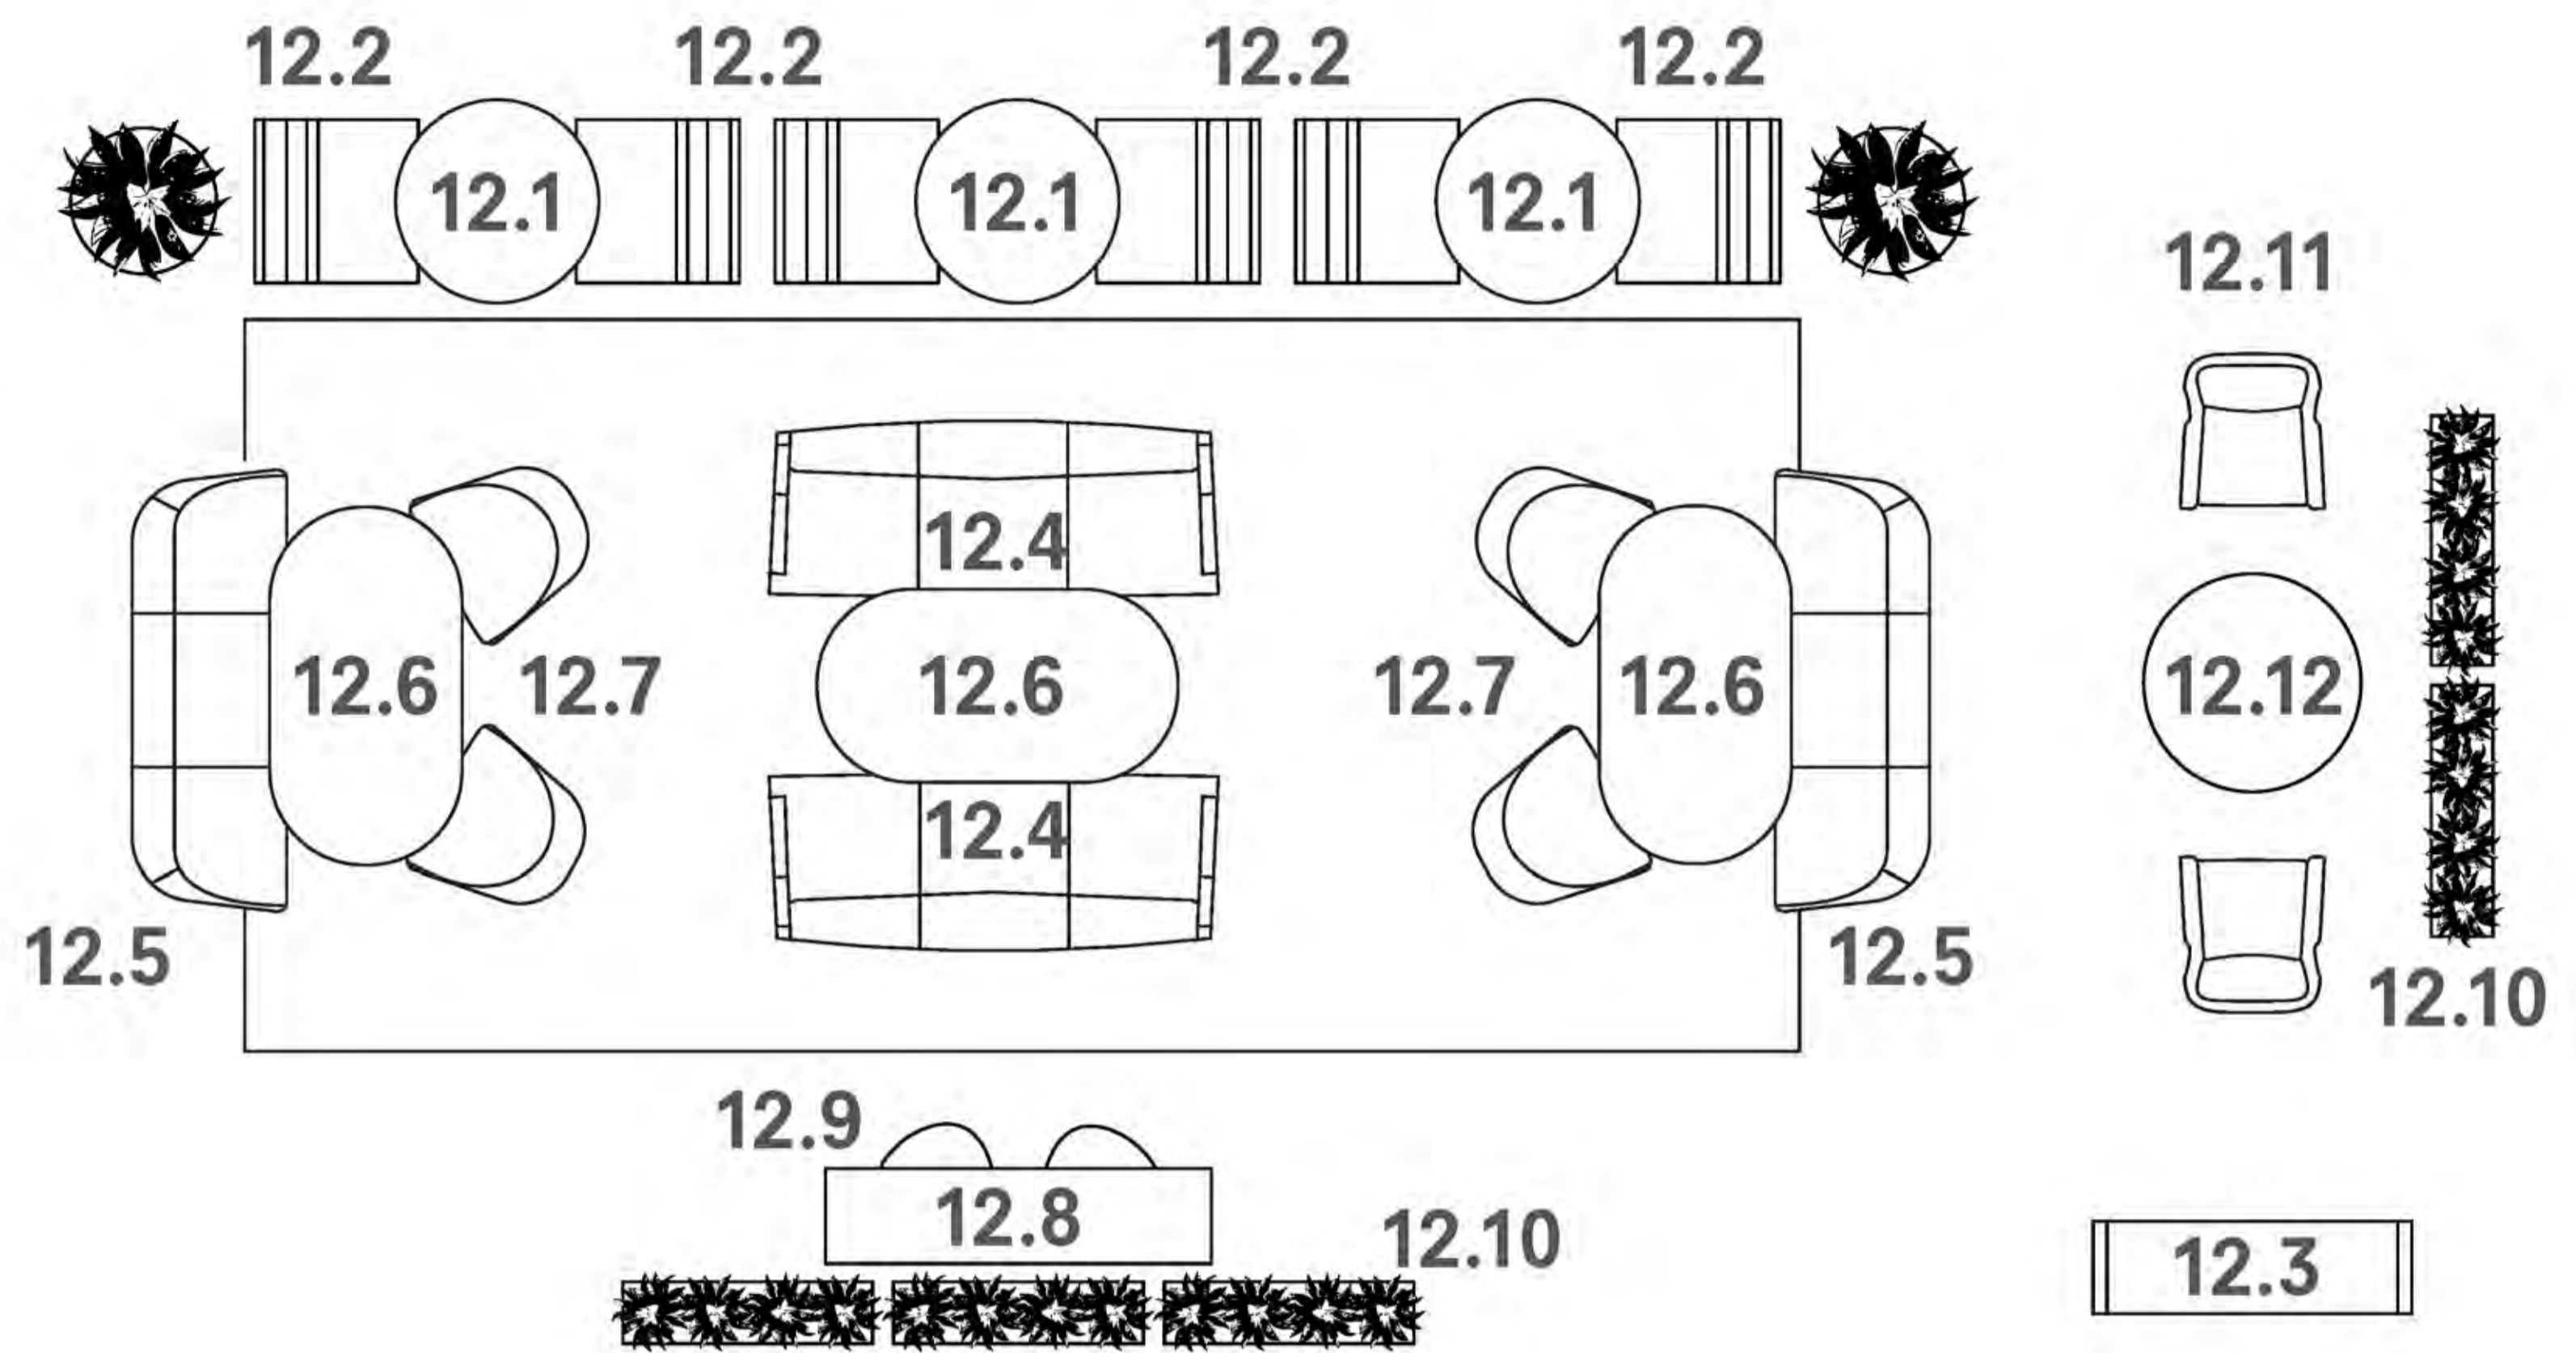

Business Club

12.9 Triscape Pouf

Design: Todd Bracher // HAK614-011

Upholstery: HBF Textiles – Digital Bloom 1050 – Dahlia 75

12.10 Allsteel Park Planter

Design: Norm Architects // NALP

Pricing as shown $1,036 list

12.11 Ski Lounge Chair

Design: Barbara Barry

Starting $3,600 list – as shown $4,800 list

Base: BL Black Powder Coat

Upholstery: HBF Textiles – Eccentric 966 – Overcast 84

12.12 Carousel Table

Design: Barbara Barry // HTC10901R-1642

Starting $3,325 list – as shown $3,325 list

RK402 Black Opaque Oak

Lamps

Column LED Table Lamp by Menu

Rugs

Nordic Knots