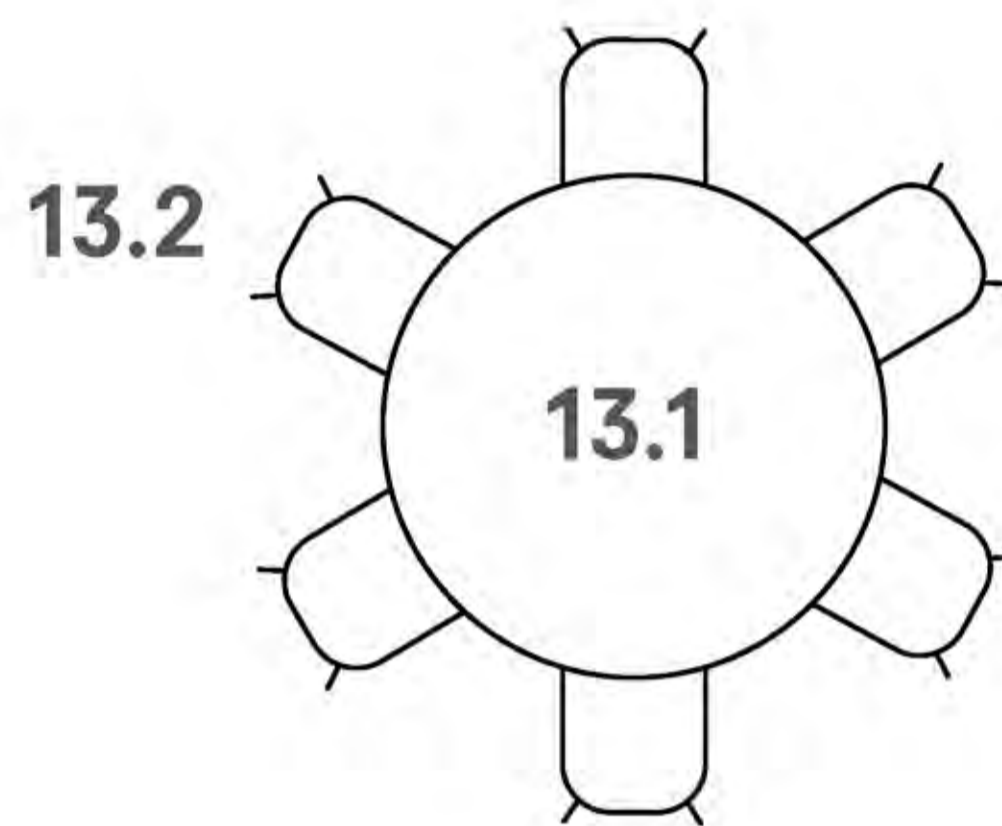

13.4

13.2

13.1