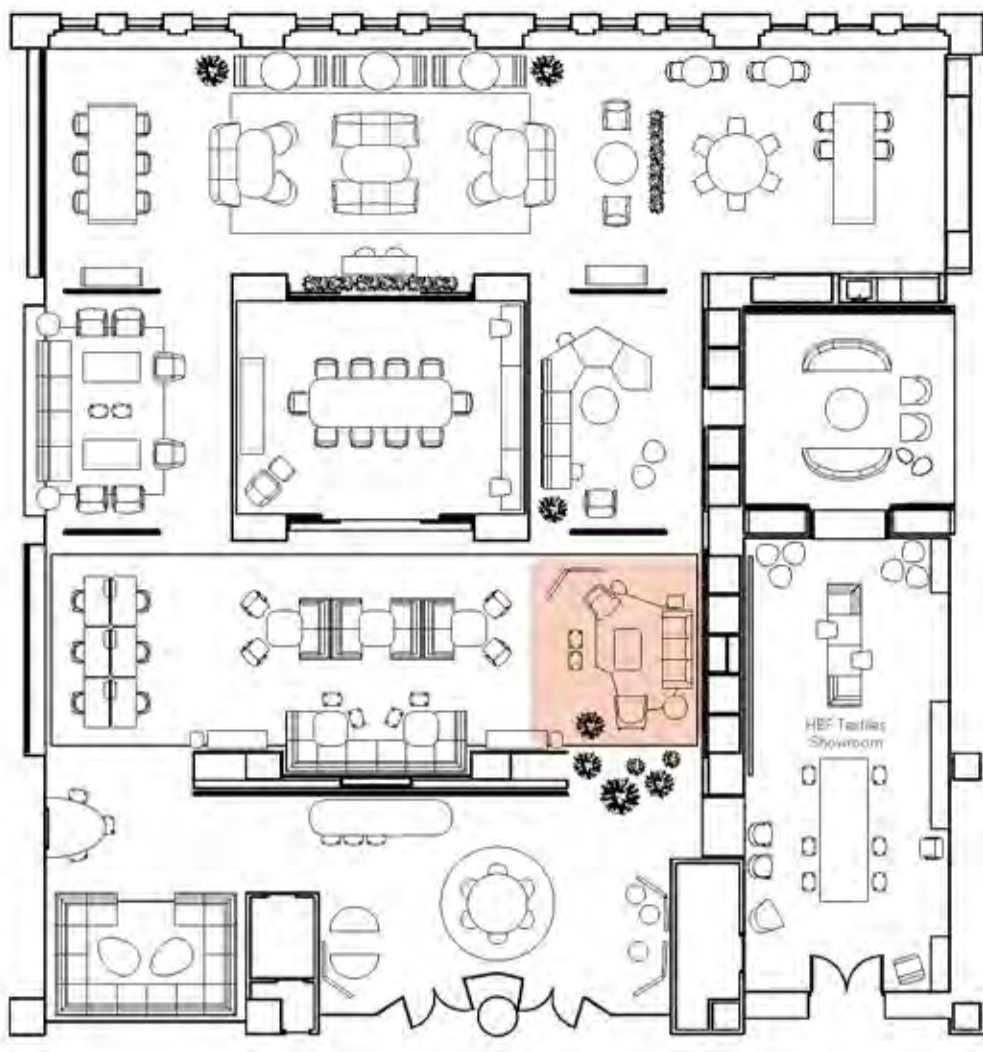

Team Living Room

Design Study 8.1a Jueki Coffee Table

Design: Jonathan Rowell

Pricing Available Upon Request

Custom Color

Design Study 8.1b Jueki Side Table

Design: Jonathan Rowell

Pricing Available Upon Request

Custom Color

8.2 Jueki Low Stool

Design: Jonathan Rowell // HGR120-011

Starting $1,750 list – as shown $1,750 list

Finish: Ash Cordovan Opaque

8.3 Morgan Sofa

Design: HBF Design Studio // HLC919-023

Starting $5,380 list – as shown $12,520 list

Base: BL Black Powder Coat

Upholstery: HBF Textiles – Uppercrust 708

Autumn Leaf 25

8.4 Trestle Lounge Chair

Design: Barbara Barry // HLR3120-011

Starting $3,140 list – as shown $3,840 list

Base: RK400 Clear Oak

Upholstery: HBF Textiles – Flirt 967 Coral 43

8.5 Slice Round Side Table

Design: Barbara Barry // HTS10501R-2224

Starting $2,375 list – as shown $2,375 list

AH400 Clear Ash

8.6 Scoop Lounge Chair

Design: Barbara Barry // HLP402-011

Starting $3,240 list – as shown $3,355 list

Upholstery: COM

8.7 Kinzie Double Screen

Design: HBF Design Studio // HZA518-047

Starting $4,210 list – as shown $4,210 list

Wood Slats: AH400 Clear Ash

Metal Frame: WI White Powder Coat

8.8 Oval Egg Table with Power

Design: Barbara Barry // HTB11804V-181712

Starting $3,055 list – as shown $3,055 list

Solid Surface – Designer White

Lamps

Carrie Portable LED Lamp by Menu

Rug

TSAR Carpets