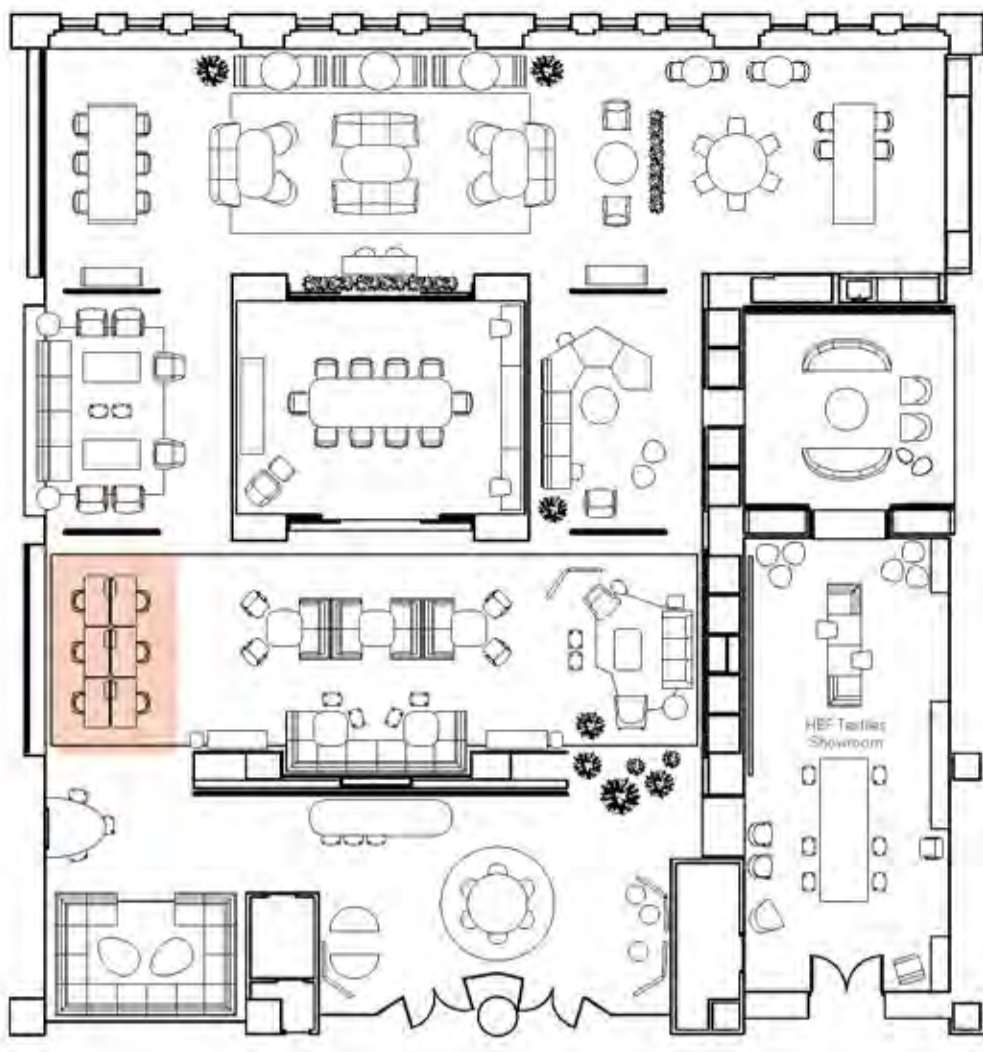

Note Desk Touchdown

Custom 5.1 Note Desk with Back Panel

Design: OEO Studio // HDE42102E-304924

Starting $3,045 list – as shown $3,045 list

Custom Color

Tack Panel: OS1 Oyster Shell

5.2 Essens Guest Chair with Casters

Design: OEO Studio // HGE117-071

Starting $2,285 list – as shown $2,325 list

Wood: RK400 Clear Oak

Metal: BL Black Powder Coat

Upholstery: HBF Textiles – Matriarch 064

Sterling 85

Lamps

Phare Portable LED Lamp by Menu