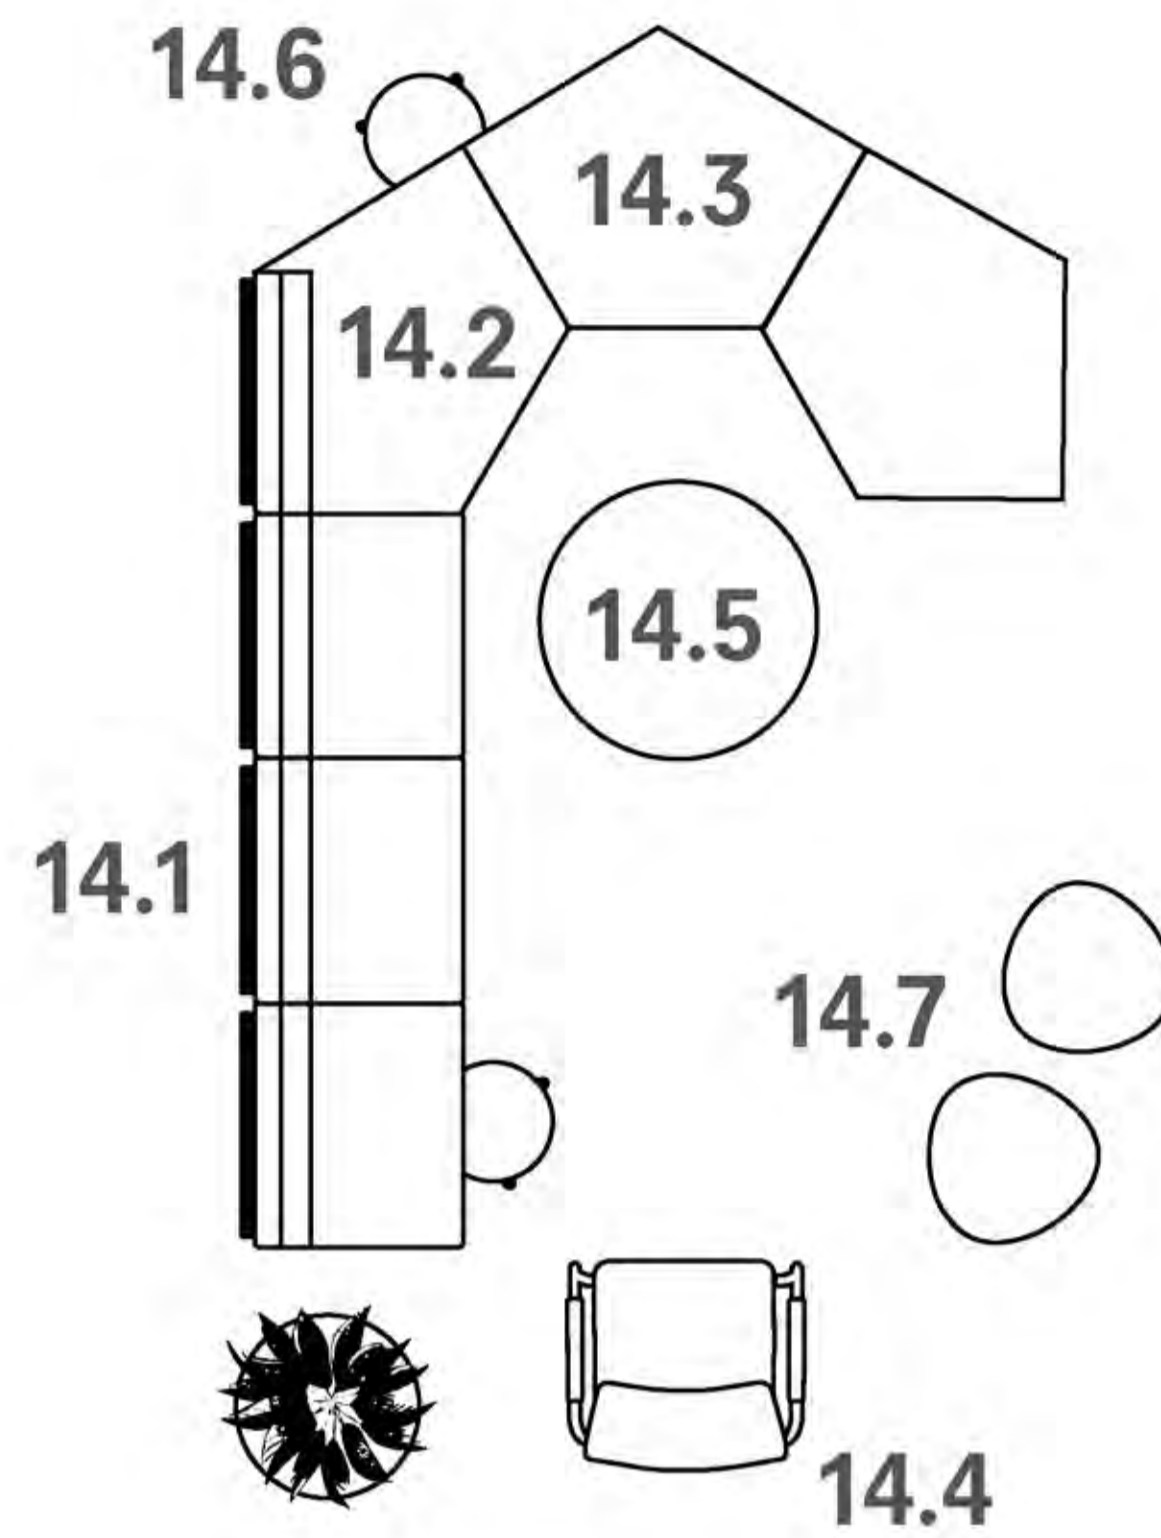

Cityscape Lounge

14.1 Cityscape 2.0 Three Seat Modular

Design: Todd Bracher // HLD421-023

Base: BL Black Powder Coat

Upholstery: HBF Textiles – Sister Solid 1003 Shady 89

Pillow Upholstery: HBF Textiles – Crumpled Paper 1060 Newspaper 99

14.2 Cityscape 2.0 Pentagon Modular Ottoman

Design: Todd Bracher // HLD421-024

Base: BL Black Powder Coat

Upholstery: HBF Textiles – Sister Solid 1003 Shady 89

Pillow Upholstery: HBF Textiles – Crumpled Paper 1060 Newspaper 99

14.3 Cityscape 2.0 Pentagon Ottoman

Design: Todd Bracher // HLD421-014

Base: BL Black Powder Coat

Upholstery: HBF Textiles – Sister Solid 1003 Shady 89

Complete Cityscape 2.0 Configuration:
$12,560

14.4 Social Lounge Chair

Design: Space Copenhagen // HLS719-011

Starting $2,840 list – as shown $2,865 list

Upholstery: HBF Textiles – Crumpled Paper 1060 Newspaper 99

Frame: BL Black Powder Coat

14.5 Meki Occasional Table

Design: Todd Bracher // HTB01801R-1636

Starting $3,215 list – as shown $4,415 list

Top: AH405 Mist Opaque

Column: BL Black Powder Coat

Base + Sleeves: BL Black Powder Coat

14.6 Nest Satellite Table

Design: Todd Bracher // HTK21102R-2515

Starting $1,445 list – as shown $1,570 list

Top: RK402 Black Opaque Oak

Base: BL Black Powder Coat

14.7 Triscape Pouf

Design: Todd Bracher // HAK614-011

Starting $975 list – as shown $1,220 list

Upholstery: HBF Textiles – Velvet Mix 977 Acid 63

Pendant

Bola Disc Pendant by Pablo Designs