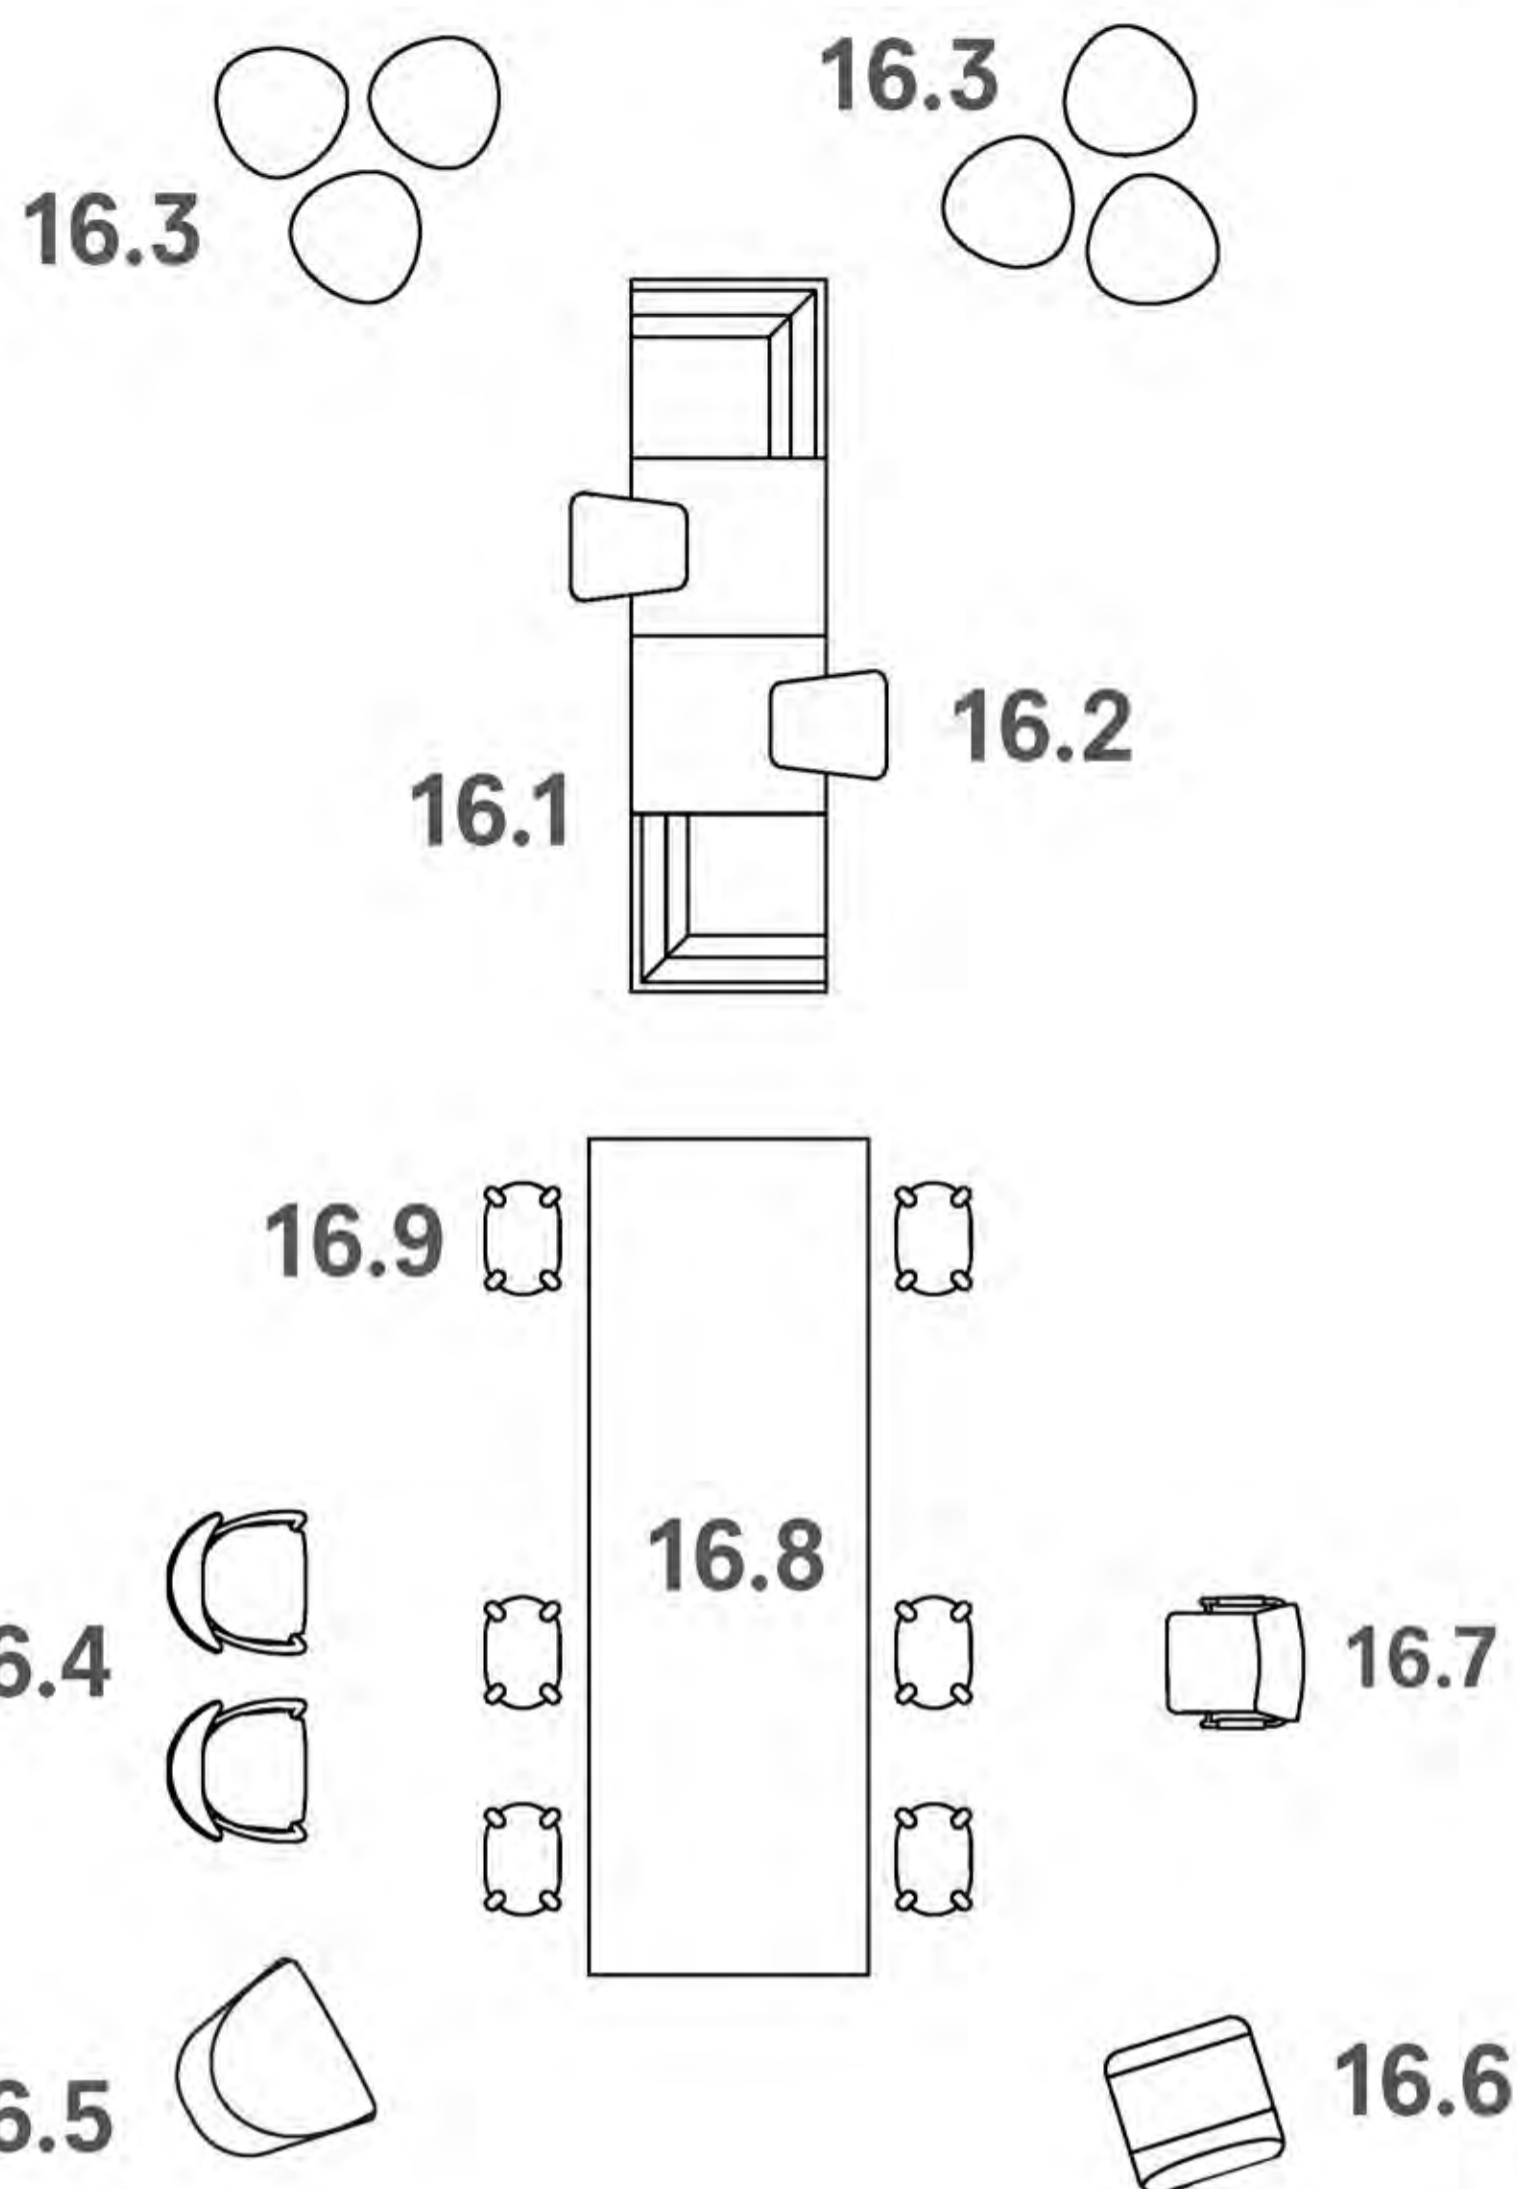

HBF Textiles Showroom

16.1 Mod Modular Tête-à-Tête Sofa

Design: Henrik Schulz
HLS018029 + HHS018031
Complete Configuration: $15,225
Upholstery: HBF Textiles – Tattoo Toile 1065
Henna 36
Base: BL Black Powder Coat

16.2 Link Satellite Table

Design: Space Copenhagen // HTS51801G-262020
Starting $1,175 list – as shown $1,175 list
Top: AH937 Bark Ash
Base: BL Black Powder Coat

16.3 Triscape Pouf

Design: Todd Bracher // HAK614-011
Starting $975 list – as shown $1,220 list
Upholstery: HBF Textiles – In Your Skin
Collection

16.4 Karina Guest Chair

Design: Glyn Peter Machin // HGJ208-011
Starting $1,960 list – as shown $2,070 list
AH400 Clear Ash
Upholstery: HBF Textiles – Tattoo Toile
1065 Ink 90

16.5 Salon Lounge Chair

Design: Barbara Barry // HGJ208-011
Starting $1,960 list – as shown $2,070 list
AH400 Clear Ash
Upholstery: HBF Textiles – Goosebumps
1068 Travertine 11

16.6 November Lounge Chair

Design: Barbara Barry // HLN113-101
Starting $2,995 list – as shown $3,140 list
Base: AH993 Walnut Ash
Upholstery: HBF Textiles – Chubby Baby 1071
Cloud 10

Custom 16.7 Social Guest Chair

Design: Space Copenhagen // HGS719-011
Pricing Available Upon Request
Frame: Designer White Powder Coat
Upholstery: HBF Textiles – Stardust 1070
Carnelion 43

16.8 Parker Counter Table

Design: Travis Clifton
Price Available Upon Request
AH400 Clear Ash

16.9 Jueki Counter Stool

Design: Jonathan Rowell // HGR120-021
Starting $1,950 list – as shown $1,950 list
AH400 Clear Ash
Metal Ring: BL Black Powder Coat