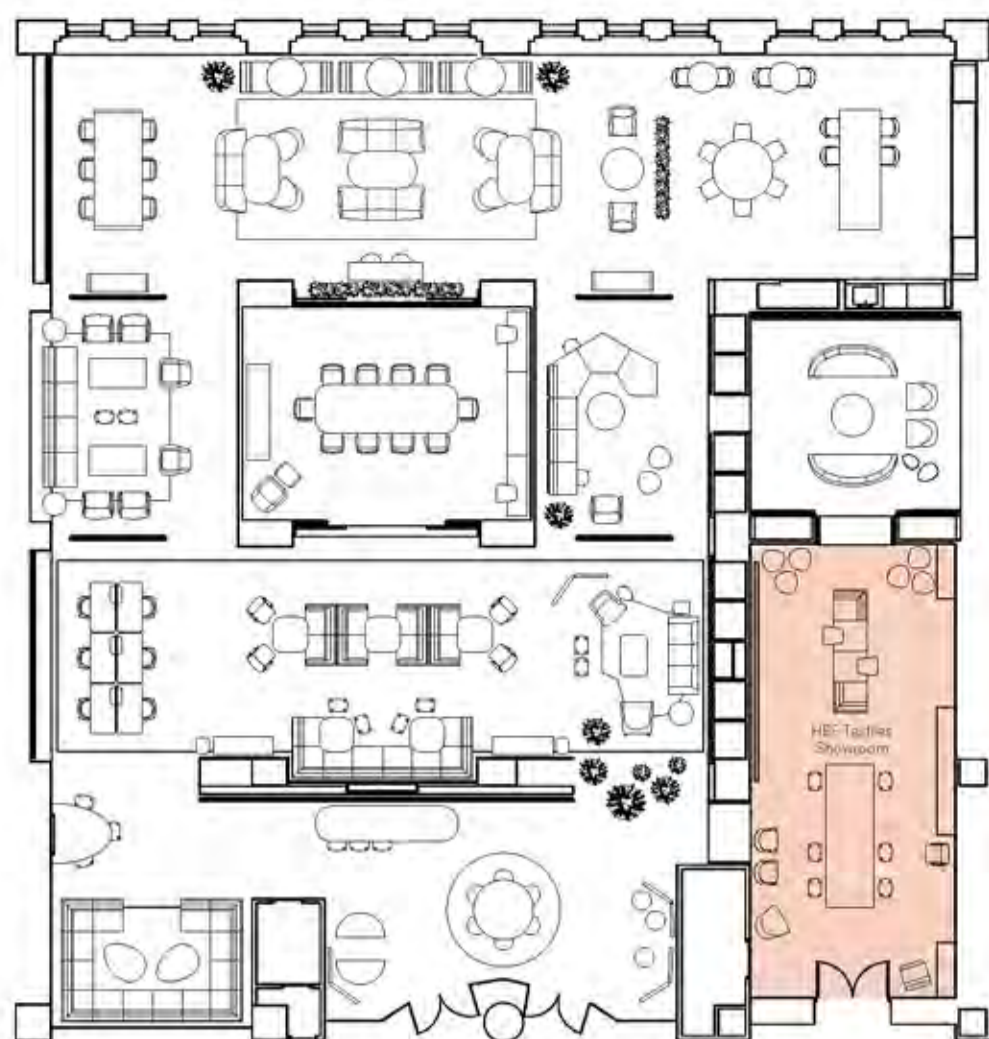

HBF Textiles Showroom

16.1 Mod Modular Tête-à-Tête Sofa

Design: Henrik Schulz
HLS018029 + HHS018031
Complete Configuration: $15,225
Upholstery: HBF Textiles – Tattoo Toile 1065
Henna 36
Base: BL Black Powder Coat

16.2 Link Satellite Table

Design: Space Copenhagen // HTS51801G-262020
Starting $1,175 list – as shown $1,175 list
Top: AH937 Bark Ash
Base: BL Black Powder Coat

16.3 Triscape Pouf

Design: Todd Bracher // HAK614-011
Starting $975 list – as shown $1,220 list
Upholstery: HBF Textiles – In Your Skin
Collection

16.4 Karina Guest Chair

Design: Glyn Peter Machin // HGJ208-011
Starting $1,960 list – as shown $2,070 list
AH400 Clear Ash
Upholstery: HBF Textiles – Tattoo Toile
1065 Ink 90

16.5 Salon Lounge Chair

Design: Barbara Barry // HGJ208-011
Starting $1,960 list – as shown $2,070 list
AH400 Clear Ash
Upholstery: HBF Textiles – Goosebumps
1068 Travertine 11

16.6 November Lounge Chair

Design: Barbara Barry // HLN113-101
Starting $2,995 list – as shown $3,140 list
Base: AH993 Walnut Ash
Upholstery: HBF Textiles – Chubby Baby 1071
Cloud 10

Custom 16.7 Social Guest Chair

Design: Space Copenhagen // HGS719-011
Pricing Available Upon Request
Frame: Designer White Powder Coat
Upholstery: HBF Textiles – Stardust 1070
Carnelion 43

16.8 Parker Counter Table

Design: Travis Clifton
Price Available Upon Request
AH400 Clear Ash

16.9 Jueki Counter Stool

Design: Jonathan Rowell // HGR120-021
Starting $1,950 list – as shown $1,950 list
AH400 Clear Ash
Metal Ring: BL Black Powder Coat