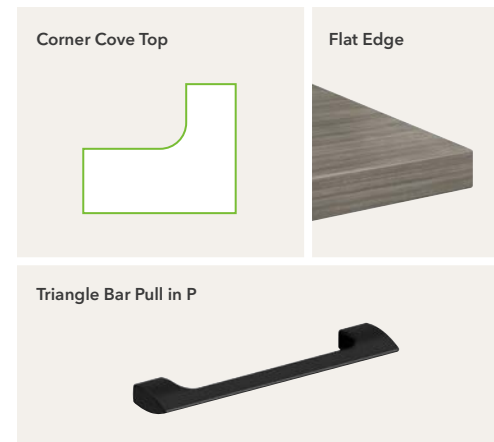

SHOWN WITH
Ignition®

144"W x 72"D

Setting 6

Concinnity Models

- Corner Cove Worksurface, Right
  HNL72366ORCH
- 3-Leg Height-Adjustable Base
  HNLAB3SIL
- Shroud for Height-Adjustable Base
  HNL36SHR
- HAT Low Credenza, Left Box/File
  HNL247221LH
- HAT Low Credenza, No Cutout
  HNL247221LH

Workwall Models

- Fabric Tile
  HWWT4536F
- Floating Shelf
  HWWASHELF36

Features

SHOWN WITH
Cofi™

132"W x 96"D

Setting 7

Concinnity Models

- Rectangle Worksurface
  HNLRC3072
- Return Top
  HNLRR4023
- 3-Leg Height-Adjustable Base
  HNLB3SIL
- Shroud for Height-Adjustable Base
  HNL30SHR
- Half-Height Modesty Panel
  HNL4014LM
- L-Shaped End Panel, Right
  HNLLEP2428R
- HAT Low Credenza, Left Box/File
  HNL247221LH
- Wardrobe/Bookcase
  HNL243679WRBL
- Lateral File Pedestal
  HNL233028PLF
- Bookcase Hutch
  HNL4930BHLD
- Rectangle Worksurface
  HNLRC2496
- Modesty/Pedestal Back Panel
  HNLMP3028
- Stack-on Storage, Sliding Door
  HNL4966SD
- Tackboard
  H90055

Features