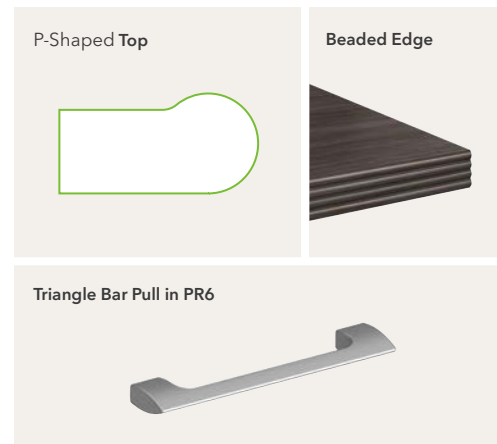

Features

132"W x 78"D