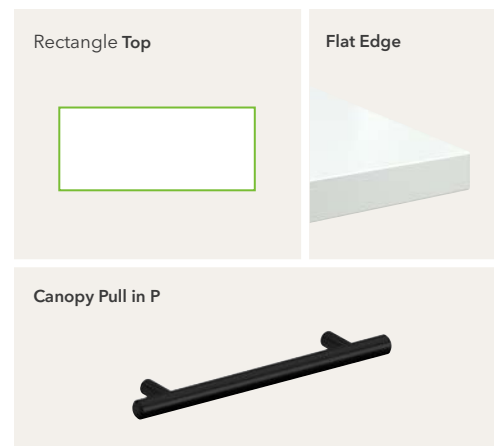

Features

90"W x 100"D