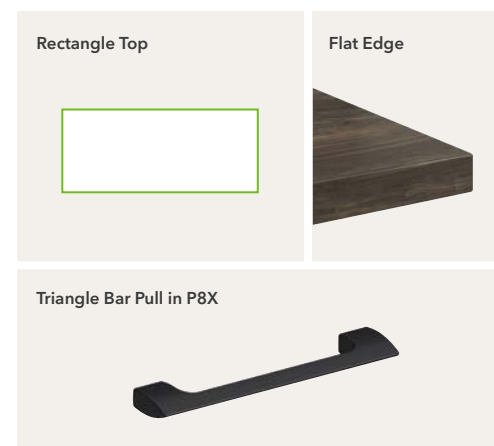

Setting 2

Concinnity Models

- Rectangle Worksurface
  HNLRC3072
- 2-Leg Height-Adjustable Base
  HNLAB25IL
- Shroud for Height-Adjustable Base
  HNL305HR
- HAT Low Credenza, Left Box/File
  HNL247221LH
- HAT Low Credenza, No Cutout
  HNL247221RH
- Wall Mount Open Hutch
  HNL1572LO
- External Support Channel
  HLSL255C72

Features

Setting 3

Concinnity Models

- Corner Cove Top, Right
  HNL723660RCH
- 3-Leg Height-Adjustable Base
  HNLAB35IL
- Shroud for Height-Adjustable Base
  HNL365HR
- HAT Low Credenza, Left Box/File
  HNL247221LH
- HAT Low Credenza, No Cutout
  HNL247221RH
- Wall Mount Storage
  HNL1536LD

Workwall Models

- Fabric Tile
  HWWT2236F
- Fabric Tile
  HWWT3736F
- Floating Shelf
  HWWASHELF36

Features