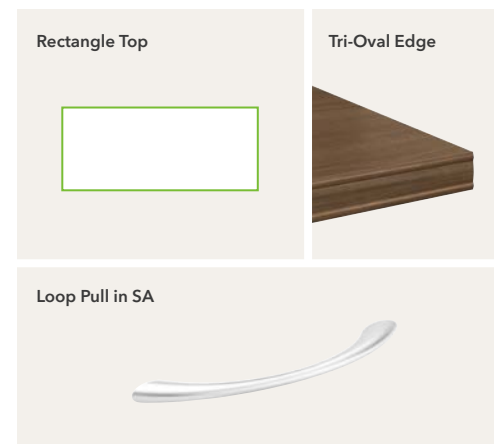

Features

138"W x 72"D