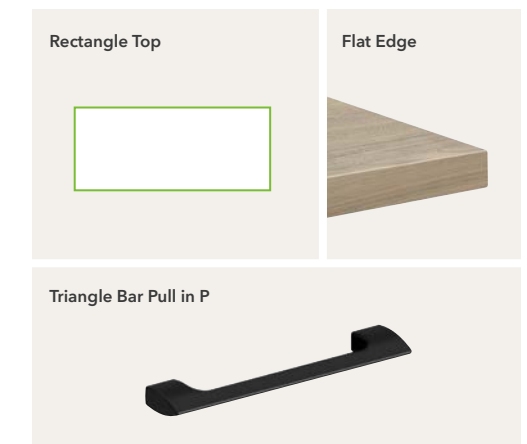

Setting 4

Concinnity Models

- Rectangle Worksurface
  HNLRC3072
- 2-Leg Height-Adjustable Base
  HNLAB2SIL
- Shroud for Height-Adjustable Base
  HNL30SHR
- Wall Mount Open Hutch, Laminate Doors
  HNL1572LO
- Bookcase Hutch
  HNL4936BHLD
- 2-Drawer Lateral File
  HNL2436LD2
- External Support Channel
  HLSLZ55C78
- Task Light
  HLED31AS

Workwall Models

- Fabric Tile
  HWWT3736F

Features

Setting 5

Concinnity Models

- Rectangle Worksurface
  HNLRC3072
- 2-Leg Height-Adjustable Base
  HNLAB2SIL
- Shroud for Height-Adjustable Base
  HNL30SHR
- HAT Low Credenza, Left Box/File
  HNL246021LH
- HAT Low Credenza, No Cutout
  HNL246021LH
- Half-Height Modesty Panel
  HNL4014LM
- Wardrobe/Storage Cabinet
  HNL241865WLL
- Wall Mount Open Hutch
  HNL1560LO
- Wall Mount Storage, Laminate Doors
  HNL1530LD

Workwall Models

- Fabric Tile
  HWWT3060F
- Glass Markerboard Tile
  HWWT3030M

Features