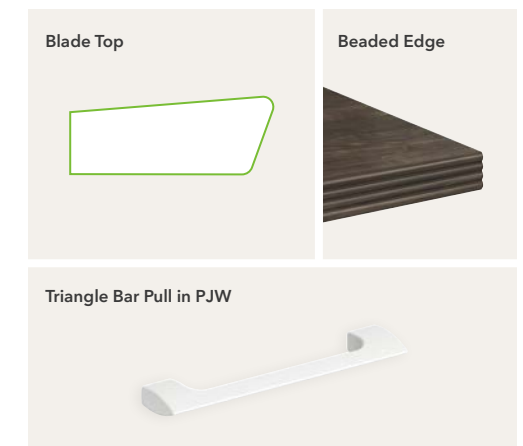

Setting 11

Concinnity Models

- Rectangle Worksurface
  HNLRC3672
- Post Leg, 2-Pack
  HMBPOST2
- Credenza Stanchion
  HNL28XS
- Low Credenza, 2 Box/ 2 File
  HNL206021D4
- Low Credenza, Box/File
  HNL203021D2
- Credenza Cushion
  HLSL2030CH2
- External Support Channel
  HLSL255C78

Workwall Models

- Laminate Tile
  HWWT4530L
- Floating Shelf
  HWWASHELF30

Features

Setting 12

Concinnity Models

- Blade Top, Right
  HNL3066RBT
- Return Top
  HNLRR4623
- Post Leg, 2-Pack
  HMBPOST2
- Storage/File Cabinet
  HNL241865SFLL
- Credenza, Left Single Pedestal
  HNL2472LP
- Stack-on Storage, Sliding Door
  HNL3672SD
- Flat Bracket
  HHN831124
- External Support Channel
  HLSL255C72
- Tackboard
  H90056

Features