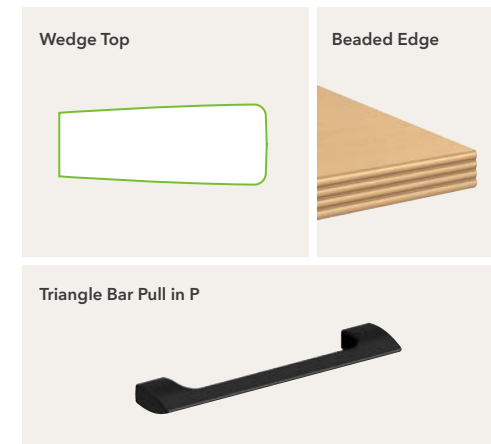

Setting 13

Concinnity Models

- P-Shaped Worksurface
  HNL3672RPT
- Support Column
  HPC191X
- L-Shaped End Panel
  HNLLEP2428R
- Rectangle Worksurface
  HNLRC2496
- Mobile Pedestal
  HNL2116MBBF
- Storage Tower
  HNL242479TLL
- Support Pedestal, Box/Box/File
  HNL231628PBBF
- Bookcase with Adjustable Shelves
  HNL1530BK6
- Full Back Panel
  HNLPB1628
- External Support Channel
  HLSLZ55C78
- Wall Mounted Storage, Frosted Doors with Silver Frame
  HNL2948FD
- Tackboard
  H90053

Features

Setting 14

Concinnity Models

- Wedge Top
  HNL3678WT
- Post Leg, 2-Pack
  HMBPOST2
- Credenza Stanchion
  HNL28XS
- Low Credenza, Right Box/File
  HNL207221RD2
- Low Credenza, Box/File
  HNL203621D2
- Storage Tower
  HNL242479TLR
- Wall Mounted Storage, Laminate Doors
  HNL2936LD
- External Support Channel
  HLSLZ55C84

Workwall Models

- Glass Markerboard Tile
  HWWT3036M
- Metal Tile
  HWWT3036P
- Tool Rail
  HWWARAIL36
- Small Bin
  HWWASB

Features