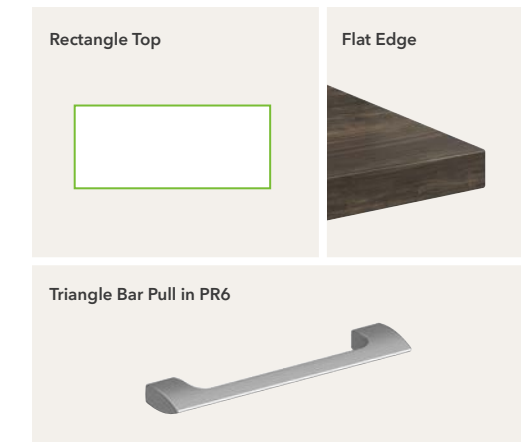

SHOWN WITH
Ignition®

144"W x 72"D

Setting 6

Concinnity Models

- Corner Cove Worksurface, Right
  HNL72366ORCH
- 3-Leg Height-Adjustable Base
  HNLAB3SIL
- Shroud for Height-Adjustable Base
  HNL36SHR
- HAT Low Credenza, Left Box/File
  HNL247221LH
- HAT Low Credenza, No Cutout
  HNL247221LH

Workwall Models

- Fabric Tile
  HWWT4536F
- Floating Shelf
  HWWASHELF36

Features

SHOWN WITH
Cofi™

132"W x 96"D

Setting 7

Concinnity Models

- Rectangle Worksurface
  HNLRC3072
- Return Top
  HNLRR4023
- 3-Leg Height-Adjustable Base
  HNLB3SIL
- Shroud for Height-Adjustable Base
  HNL30SHR
- Half-Height Modesty Panel
  HNL4014LM
- L-Shaped End Panel, Right
  HNLLEP2428R
- HAT Low Credenza, Left Box/File
  HNL247221LH
- Wardrobe/Bookcase
  HNL243679WRBL
- Lateral File Pedestal
  HNL233028PLF
- Bookcase Hutch
  HNL4930BHLD
- Rectangle Worksurface
  HNLRC2496
- Modesty/Pedestal Back Panel
  HNLMP3028
- Stack-on Storage, Sliding Door
  HNL4966SD
- Tackboard
  H90055

Features