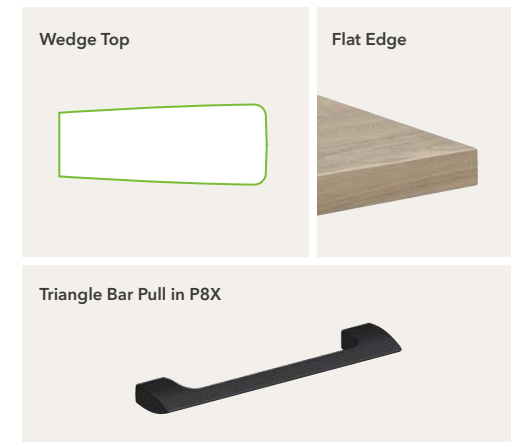

Create a space that's totally *you*

Imagine the Possibilities

Efficient productivity and easy comfort demand exceptional functionality, but it's also enhanced by thoughtful attention to detail and comprehensive design. Concinnity offers keen aesthetic appeal, including unique top shape selections that encourage meaningful collaboration and sleek post leg options available in an ample array of paint colors to suit a variety of spaces. With sophisticated style, remarkable agility, and everyday practicality, it's never been easier to make your private office a reflection of who you are and how you do business.

Setting 8

Concinnity Models

- Wedge Top
  HNL3078WT
- Post Leg, 2-Pack
  HMBPOST2
- Credenza Stanchion
  HNL28XS
- Low Credenza, 2 Box/ 2 File
  HNL207221D4
- Low Credenza, Box/File
  HNL203621D2
- External Support Channel
  HLSLZ5SC84

Workwall Models

- Fabric Tile
  HWWT3048F
- Media Tile
  HWWT3048V
- Small Tray
  HWWAST
- Tool Rail
  HWWARAIL48

Features