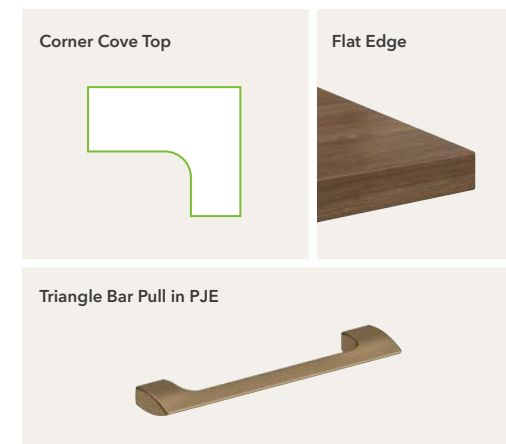

Elevate your space
to new heights

Support Your Stance

Sit tight. Stand tall. Whatever curve ball your schedule decides to throw, Concinnity offers a choice – and having a choice matters when you're meeting goals and making big decisions. With seated and standing-height workstations – as well as height-adjustable desks that can be raised and lowered with a simple touch – Concinnity supports a variety of physical positions and encourages healthy movement, from your first cup of coffee in the morning to your last meeting of the day.

Setting 1

Concinnity Models

- Corner Cove Top
  HNL723060LCH
- 3-Leg Height-Adjustable Base
  HNLAB3SIL
- Shroud for Height-Adjustable Base
  HNL30SHR
- HAT Low Credenza, Right Box/File
  HNL246021RH
- HAT Low Credenza, No Cutout
  HNL246021LH
- Storage Tower
  HNL242465TLR

Workwall Models

- Glass Markerboard Tile
  HWWT3030M
- Fabric Tile
  HWWT4530F
- Slotted Tool Rail
  HWWT1530T
- Metal Tile
  HWWT2230P
- Laminate Tile
  HWWT2230L
- Small Bin
  HWWAS

Features