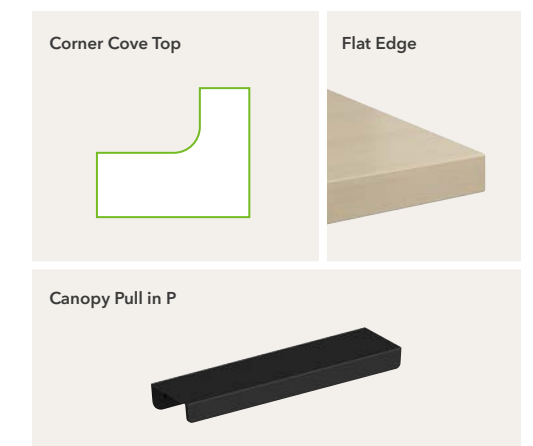

Setting 2

Concinnity Models

- Rectangle Worksurface
  HNLRC3072
- 2-Leg Height-Adjustable Base
  HNLAB25IL
- Shroud for Height-Adjustable Base
  HNL305HR
- HAT Low Credenza, Left Box/File
  HNL247221LH
- HAT Low Credenza, No Cutout
  HNL247221RH
- Wall Mount Open Hutch
  HNL1572LO
- External Support Channel
  HLSL255C72

Features

Setting 3

Concinnity Models

- Corner Cove Top, Right
  HNL723660RCH
- 3-Leg Height-Adjustable Base
  HNLAB35IL
- Shroud for Height-Adjustable Base
  HNL365HR
- HAT Low Credenza, Left Box/File
  HNL247221LH
- HAT Low Credenza, No Cutout
  HNL247221RH
- Wall Mount Storage
  HNL1536LD

Workwall Models

- Fabric Tile
  HWWT2236F
- Fabric Tile
  HWWT3736F
- Floating Shelf
  HWWASHELF36

Features