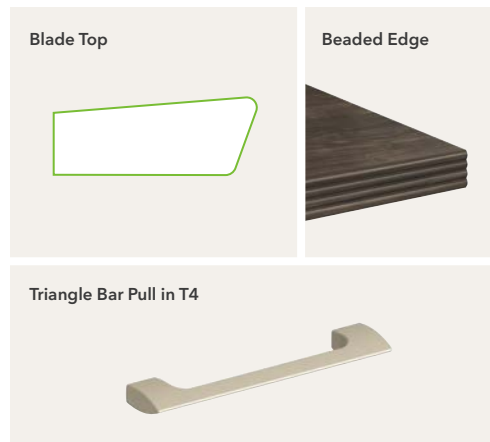

Workwall Models

- Fabric Tile
HWWT3048F
- Media Tile
HWWT3048V
- Small Tray
HWWAST
- Tool Rail
HWWARAIL48

Features

114"W x 84"D

Setting 9

Concinnity Models

Blade Worksurface
HNL3060LBT
Post Leg, 2-Pack
HMBPOST2
Storage/File Cabinet
HNL241865FLL
Bookcase Hutch
HNL3630BHxD
Rectangle Worksurface
HNLRC2496
Support Pedestal, Box/Box/File
HNL231628PBBF

Lateral File Support Pedestal
HNL233028PLF
Modesty/Back Panel
HNLMP9628
Wall Mounted Storage, Sliding Door
HNL1566SD
External Support Channel
HLSLZ5SC66
Tackboard for 66"W
H90055

Features

114"W x 72"D

Setting 10