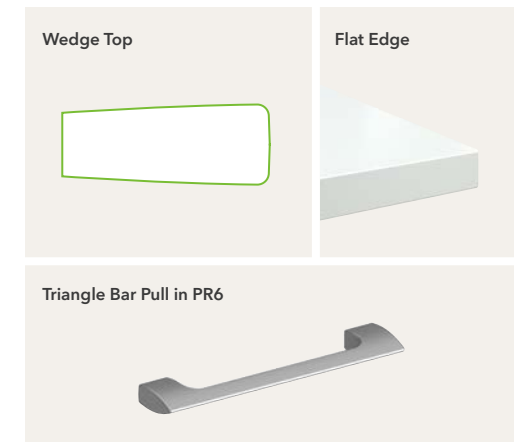

Setting 9

Concinnity Models

Blade Worksurface
HNL3060LBT
Post Leg, 2-Pack
HMBPOST2
Storage/File Cabinet
HNL241865FLL
Bookcase Hutch
HNL3630BHxD
Rectangle Worksurface
HNLRC2496
Support Pedestal, Box/Box/File
HNL231628PBBF

Lateral File Support Pedestal
HNL233028PLF
Modesty/Back Panel
HNLMP9628
Wall Mounted Storage, Sliding Door
HNL1566SD
External Support Channel
HLSLZ5SC66
Tackboard for 66"W
H90055

Features

Setting 10

Concinnity Models

Wedge Worksurface
HNL3672WT
Post Leg, 2-Pack
HMBPOST2
Credenza Stanchion
HNL28XS
Low Credenza, Right Box/File
HNL206021RD2
Low Credenza, Box/File
HNL203021D2
Storage Tower
HNL242465TLL
External Support Channel
HLSLZ5SC78

Workwall Models

Fabric Tile
HWWT4524F
Laminate Media Tile
HWWT4542V

Features