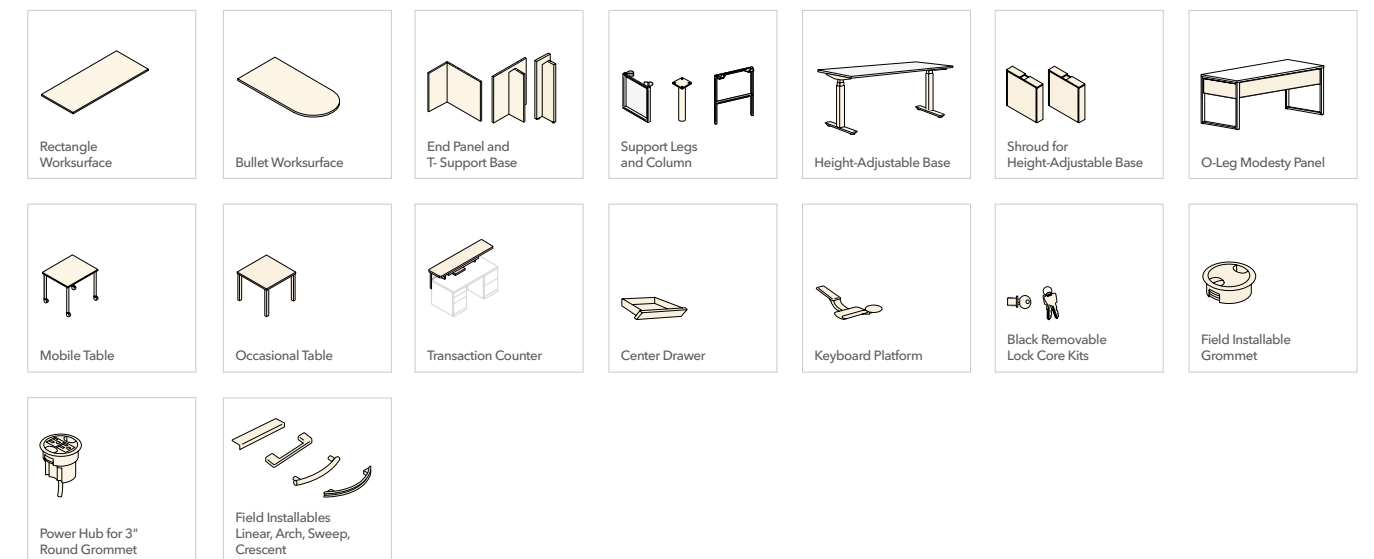

Additional Components