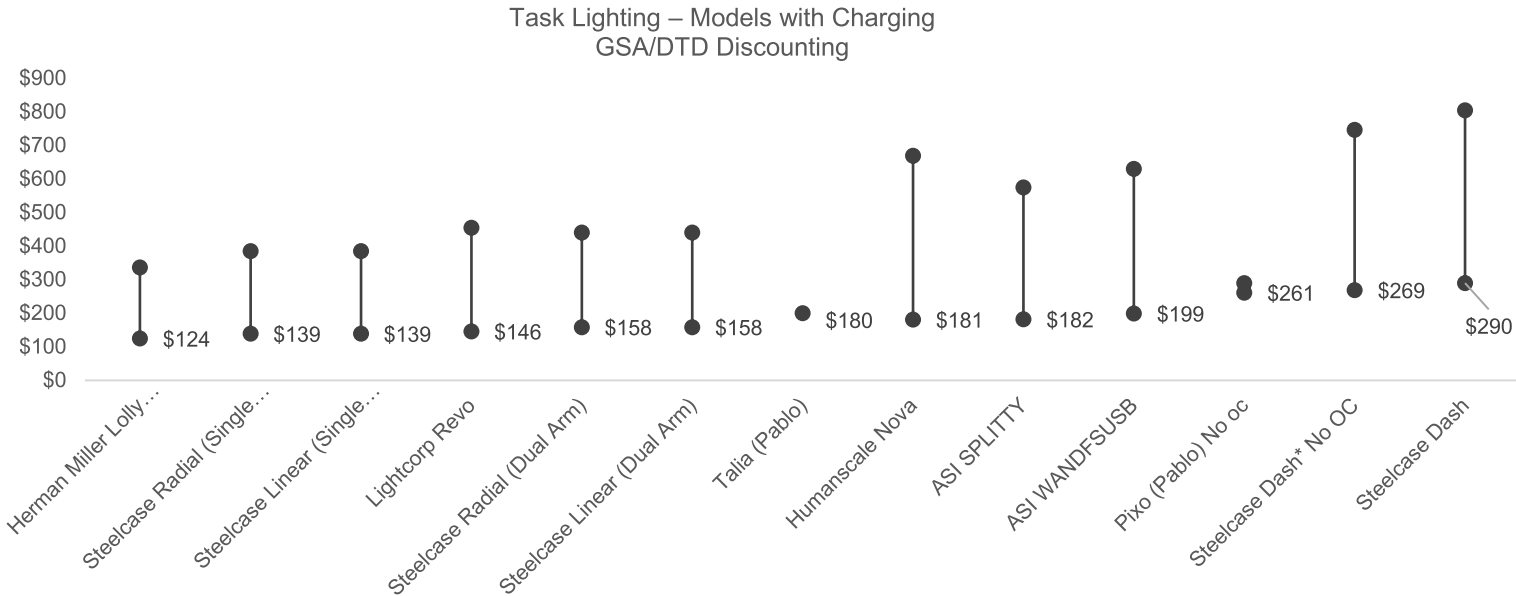

COMPETITIVE

Contract competitors have these options, but this simply allows us to sell light along with an order. Our biggest competition is open-line sources.