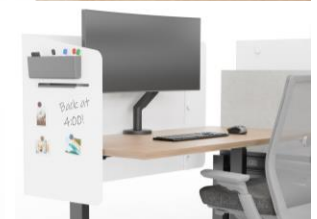

Make it Your Own

- Magnetic surface
- Optional tackboard accessory
- Compatible with Raddii accessories
- Markerboard surface

CUSTOMER CONVERSATIONS

We need visual privacy between users.

We need the surface to be easily cleanable.

I can't use my Height Adjustable Desk without looking down on my neighbor. I need visual privacy that goes up and down with my desk.

We can't afford the expensive solutions that are not easy to clean.

I want a tackable screen, but I need the screen to be cleanable too.