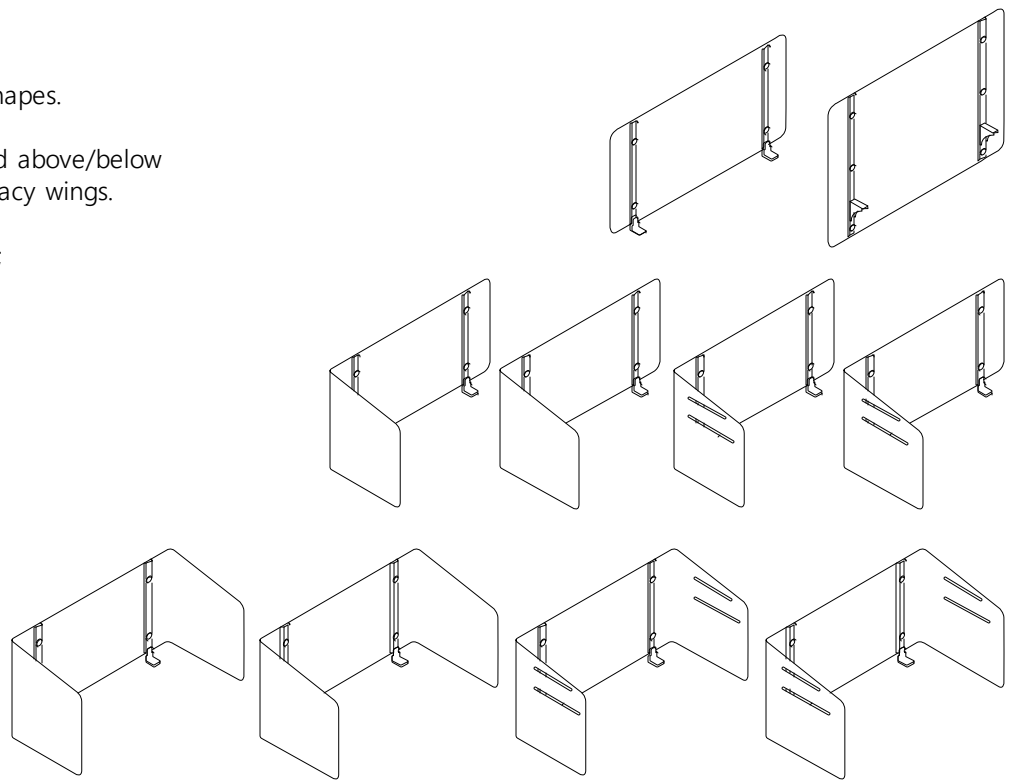

Range of Accessory Options:

- Tackboards/Markerboard Paint Option
- Hooks for Coats, Bags, Headphones

STATEMENT OF LINE

- Configurations: Straight, L- and U-shapes.
- Applications: Desk mount above and above/below privacy. Standard and Extended privacy wings.
- Widths: 48W, 54W, 60W, 66W, 72W;
- Heights: 20H and 30H