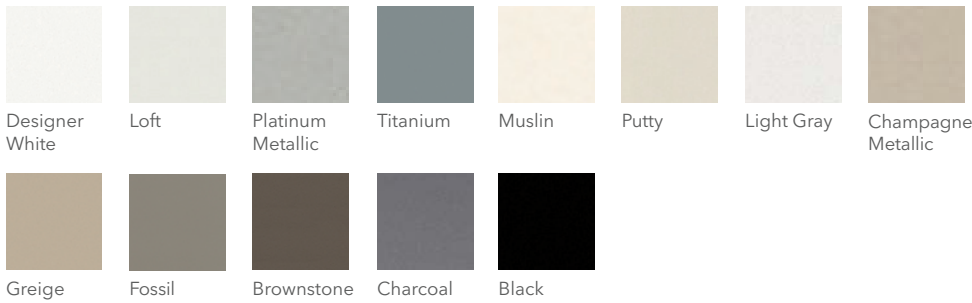

Shown with Ignition® seating.

SCAN TO
CHECK OUT
38000 SERIES
ON HON.COM

Finishes

Paints

Laminates