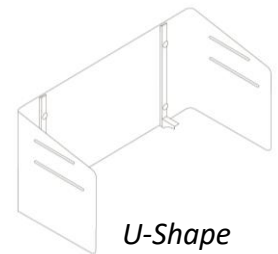

STATEMENT OF LINE

Above/Below

Side Mount

Modesty

Up Mount

Fixed

Adjustable

Front-to-Back

Top Mount

Lateral Organizer

Sit-on-Surface

Further

Metal

Center

Modesty

L-Shaped

Straight

U-Shape

KEY APPLICATIONS

- Open Plan Desking
- Open Plan Benching
- Training
- Private Office

- **Material Options:** Fabric | Glass | Acrylic | Laminate | Metal
- **Heights:** 13H, 20H, 27H, 34H
- **Widths:** 21W – 72W (check availability for applications/materials)
- **Screen Corners:**
 - Round or Square (check availability for application/materials)
- **Brackets:** U-Shape Bracket Design accommodates 3/8" or 7/8" material thicknesses
- **Material Thickness:** Fabric 7/8", Glass 3/8", Laminate 1/4" & 3/4", Acrylic 1/4" & 3/8"