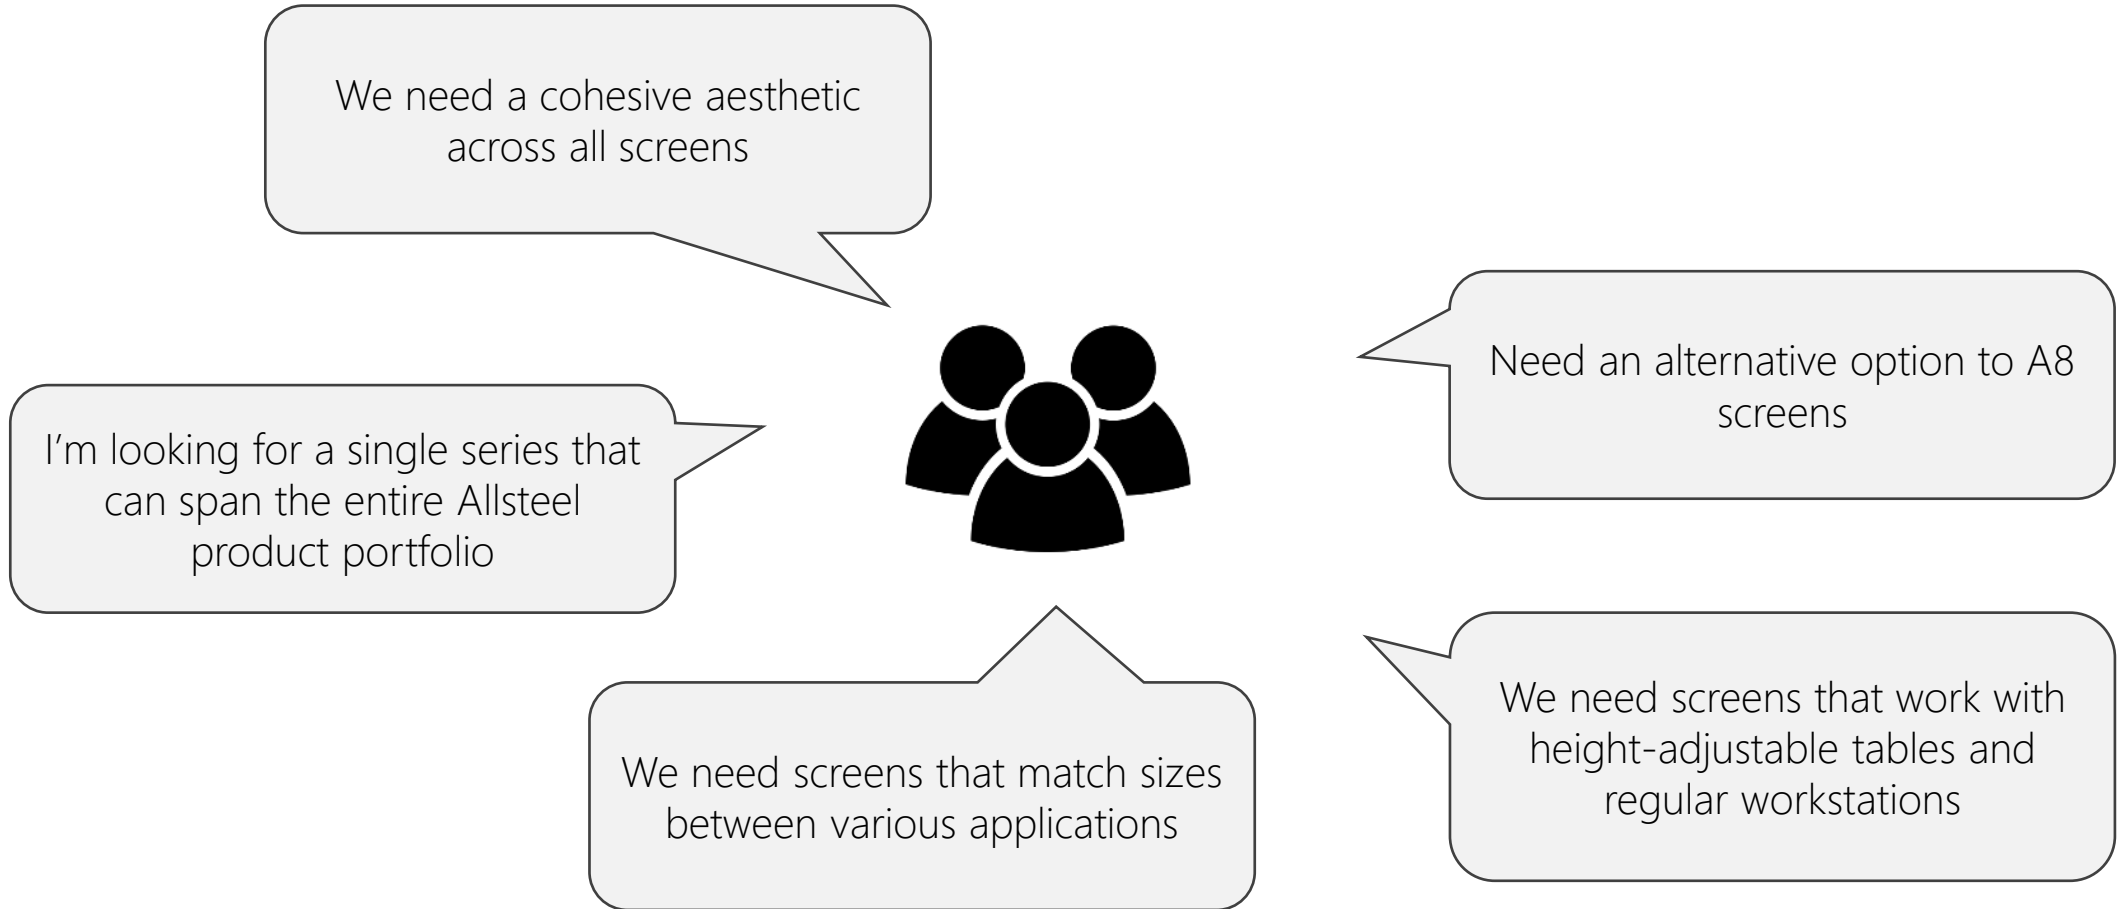

# Customers to Target with Universal Screens

# Internal Positioning

Laminate

\$

Acrylic

Fabric

\$\$

Metal

Glass

# Competitive Positioning

- Unlike Allsteel's Universal Screens, competitor options come in varying shapes and sizes that are not cohesive in design, fit and function
- With the Universal Screens, we've figured the perfect balance to create a function and aesthetic at the right value for customers

# FAQ

1. **What heights are available?**
  - 13H, 20H, 27H, 34H
2. **What widths are available?**
  - 22W, 24W, 28W, 30W, 34W, 36W, 40W, 42W, 46W, 48W, 52W, 54W, 58W, 60W, 64W, 66W, 70W, 72W
3. **What materials are available?**
  - Fabric, Acrylic, Laminate, Glass, and Metal
4. **What materials offer rounded corners?**
  - Fabric, Acrylic, Laminate, and Metal
5. **What materials offer square corners?**
  - Acrylic, Laminate, and Glass
6. **What grain directions are available on laminate screens?**
  - Vertical and Horizontal
7. **Will laminate finishes match workstations?**
  - Yes, laminate screens offering will match worksurface laminate options
8. **When would you spec true to size vs undersized screen widths?**
  - Undersized screens match the widths and depths of our undersized Altitude worksurfaces. Nominal sized screens will correspond with our standard worksurface widths and depths.