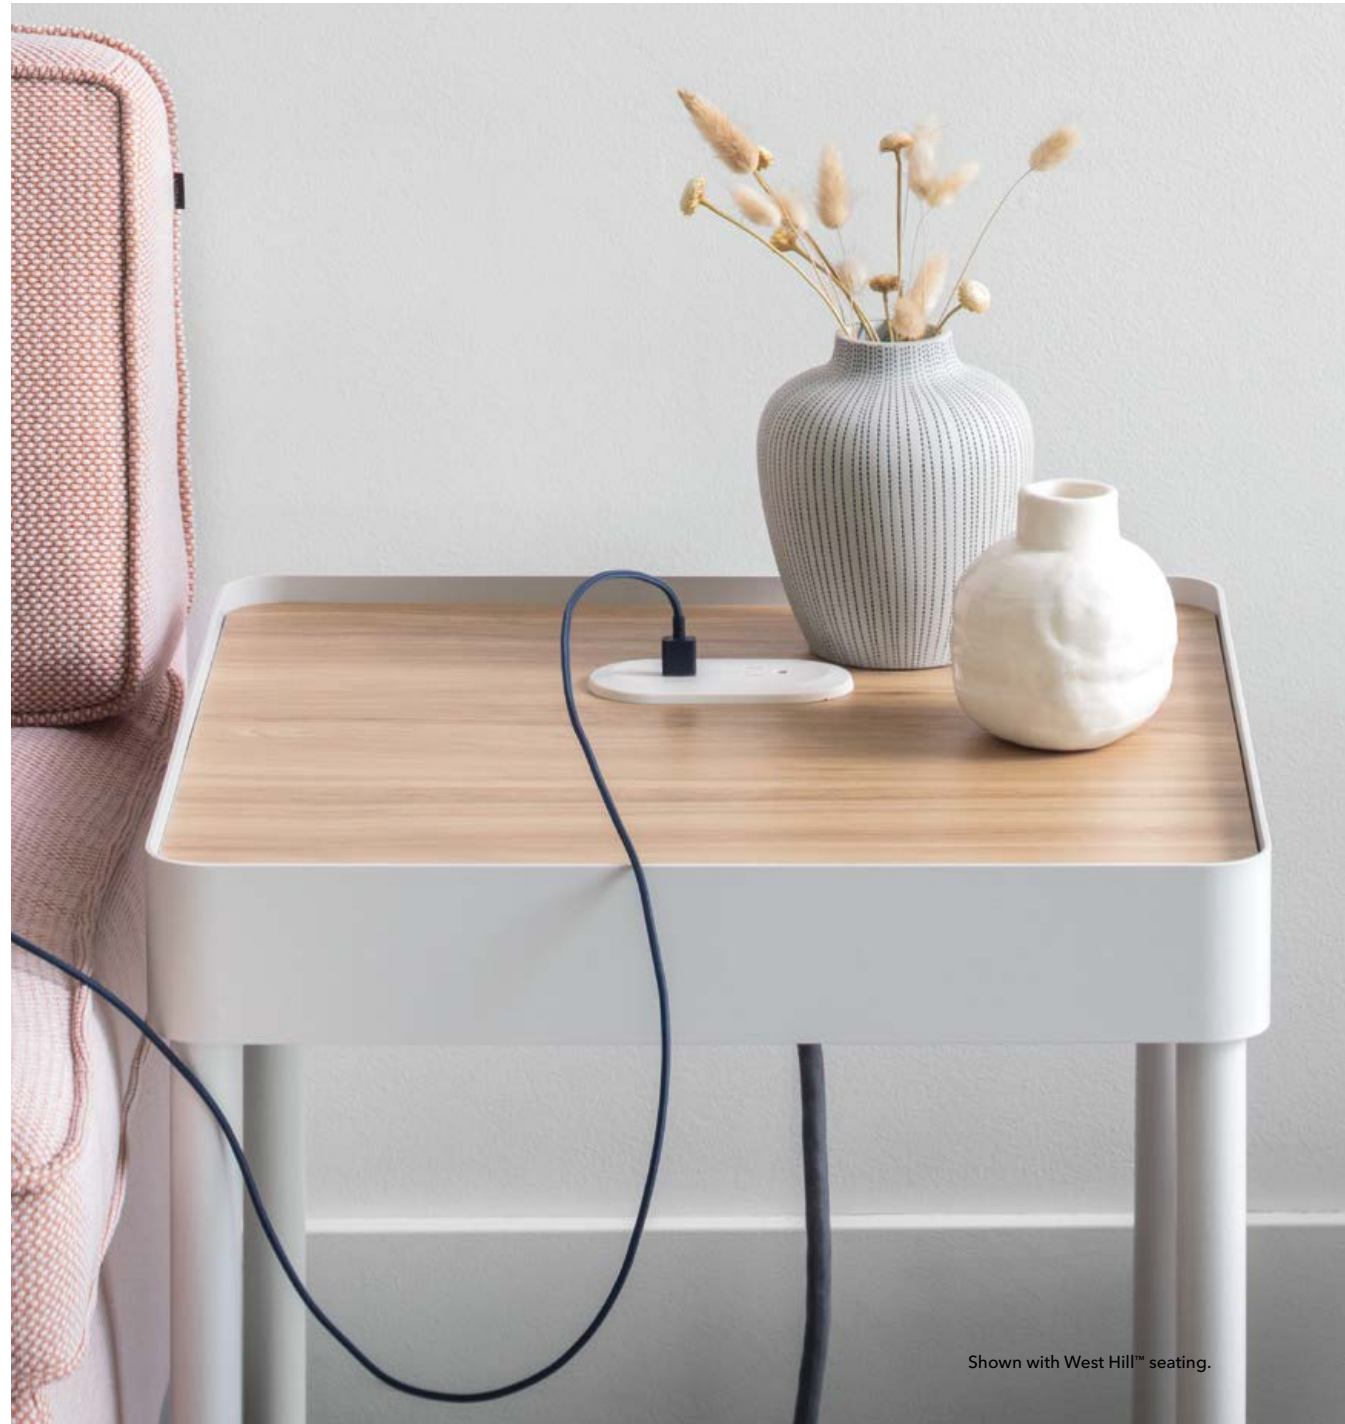

HON[®]

Make your space work[®]

Sculpt[™]
Tables

Crafting Connections

A Beautiful Way to Bridge the Gap

Whether you're immersed in a solo project or collaborating with coworkers, every office needs flexible table solutions that support busy people in bustling spaces. Sculpt—a comprehensive, contemporary occasional table series—combines integrated multifunctional purpose with a sleek, sophisticated design. With a choice of occasional and personal styles, these dynamic solutions offer a thoughtful selection of sizes, heights, and finish options that lend an elegant, connected aesthetic to any shared environment. So, go ahead! Carve out a quiet corner just for yourself or gather 'round for a cup of coffee and a chat with the crew. Sculpt creates beautifully customized, effortlessly inspired environments—anywhere, anytime.

SCAN TO
CHECK OUT
SCULPT ON
HON.COM

Shown with West Hill™ seating.

Shown with SoCo™ seating.

Where Form Meets Function

Sculpt brings more to the table than most. Ideal for lounges, touchdown areas, and common spaces, these standard, tray, and console surfaces offer a wide variety of features designed to simplify how you get it all done. With a stunning selection of durable laminates, woods, and metals, a fail-safe edge to protect your personal items, a technology device slot for hands-free support, and an optional Kia grommet for most standard and tray tables, Sculpt delivers intuitive performance without sacrificing an elegant aesthetic.

Surface with a Purpose

Sculpt goes beyond the standard table—like your favorite team member, this cohesive collection pulls the workspace together with impressive ease. From diverse height, size, and shape options to high quality mixed material selections to nesting capabilities (plus purposeful planter and console solutions), Sculpt customizes and curates everyday spaces into something special.