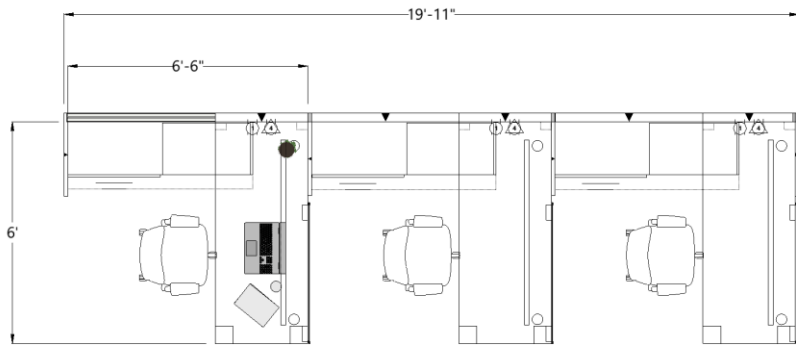

# ABD-101

Workstation Footprint 6'-6" x 6'

Overall Footprint 19'-11" x 6'

Product Line  
 About  
 Cipher  
 Contain

View ABD-101 →

**DISCLAIMER:**  
 DRAWING AND SPECIFICATIONS NOT FOR ORDER ENTRY. PLANNING TYPICALS TO BE USED FOR BUDGETARY AND INSPIRATIONAL PURPOSES ONLY. PLEASE CONTACT A SALES REPRESENTATIVE OR AUTHORIZED DEALER FOR PRICING.