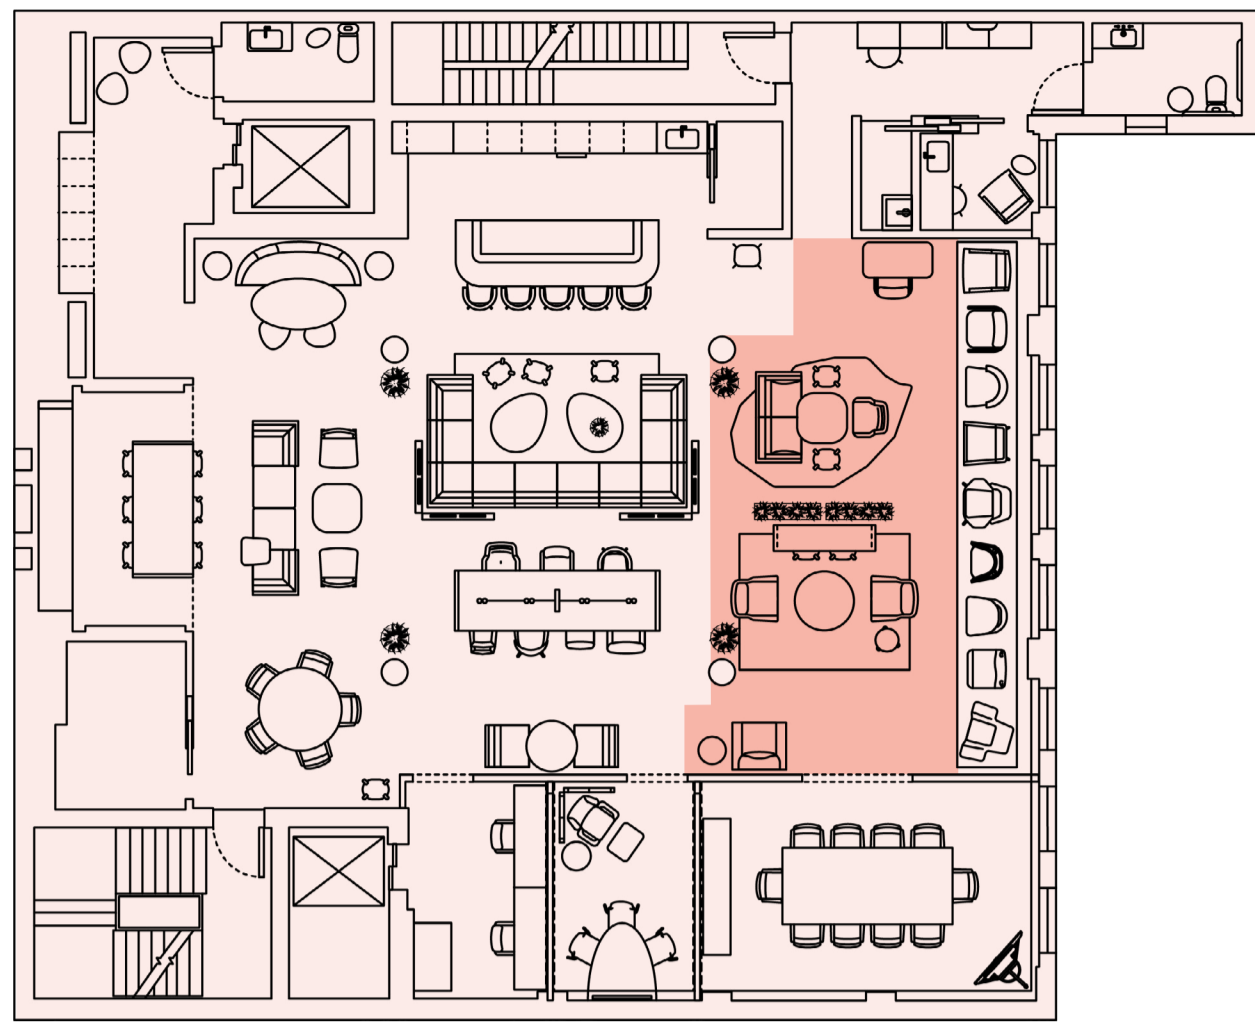

Multi-Purpose Collaboration