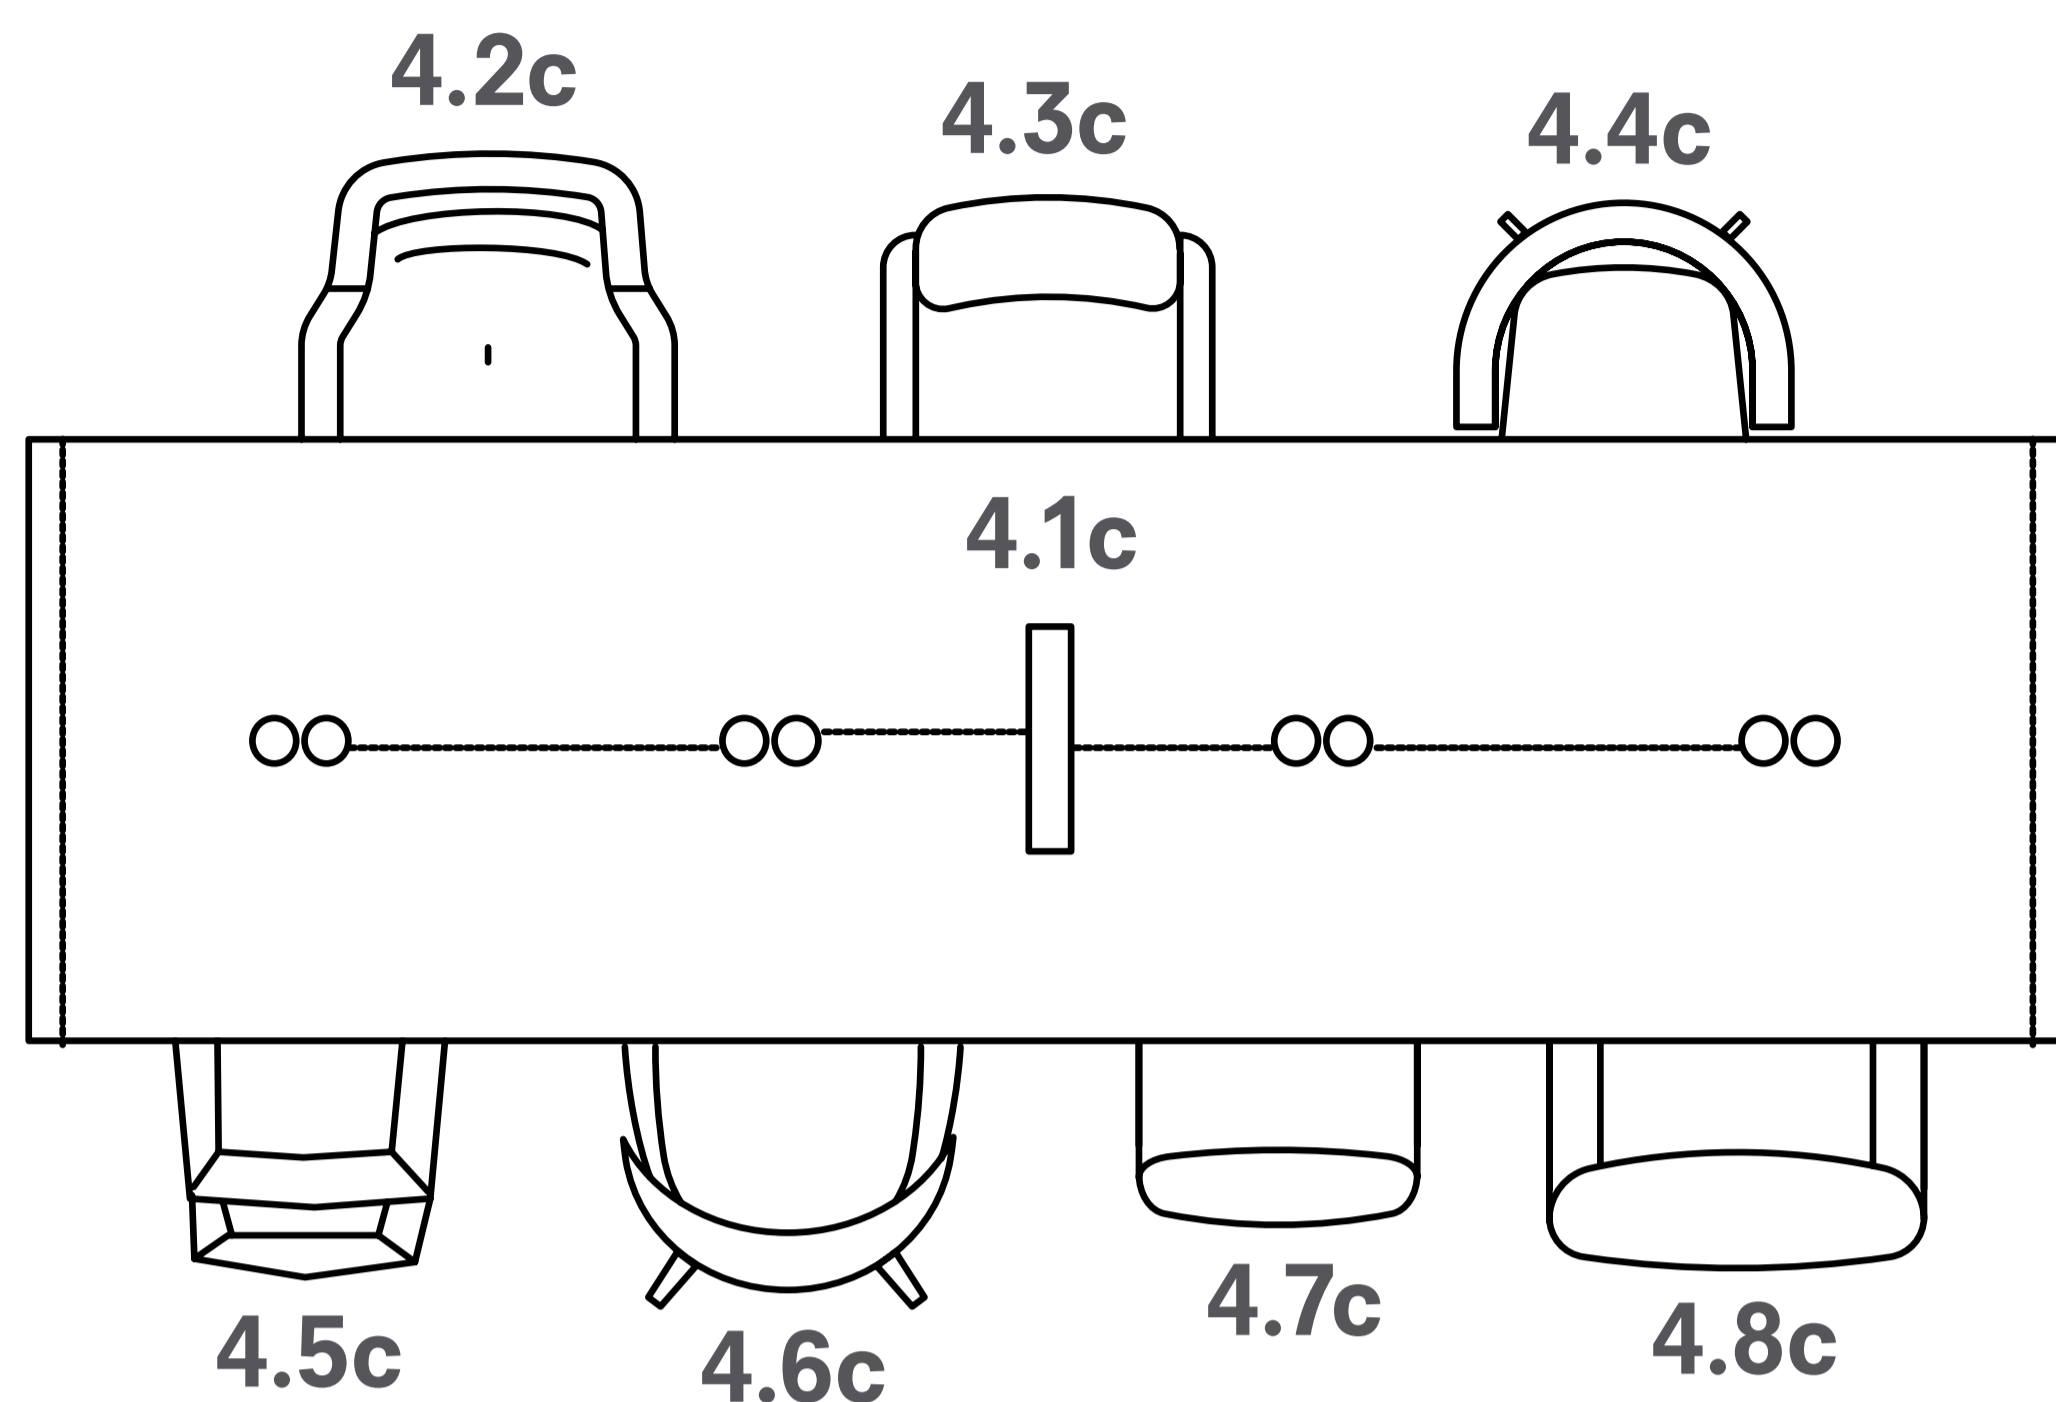

Gathering

New 4.1c Parker Table, 144" x 42"

Design: Travis Clifton // Special Model
Pricing: Available Upon Request
Top: COM, Guava Quartz - Billie Terrazzo
Wood: Field Elm Oak
Lighting: Juniper in Brass

4.2c Ski Guest Chair

Design: Barbara Barry // HGP212-011
Pricing: Starting $2,595 list – as shown $2,935 list
Upholstery: HBF Textiles - Gather 1079 in Mountain Peak 10
Base: BL Black Powder Coat

4.3c Social Guest Chair

Design: Space Copenhagen // HGS719-011
Pricing: Starting $2,075 list – as shown $2,260 list
Upholstery Seat + Back: HBF Textiles - Upbeat 1036 in Transit 67
Upholstery Arm Pad: HBF Textiles - Modern Patina 716 in Copper Penny 30
Frame: BL Black Powder Coat

4.4c Essens Guest Chair

Design: OEO Studio // HGE119-181
Pricing: Starting $2,445 list – as shown $2,825 list
Upholstery: HBF Textiles - Crosstweed 991 in Bruise 78
Wood: NT993 Sumatra Walnut
Self-Return Swivel Base with Standard Glides: BL Black Powder Coat

4.5c Brentwood Guest Chair

Design: Barbara Barry // HGB294-011
Pricing: Starting $2,090 list – as shown $2,555 list
Upholstery: HBF Textiles - Woven Memory 1019 in Lychee 40
Frame: AH993 Sumatra Ash

4.6c Karina Guest Chair

Design: Glyn Peter Machin // HGJ208-011
Pricing: Starting $2,150 list – as shown $2,260 list
Upholstery: HBF Textiles - Beetle 945 in Emerald 67
Frame: AH993 Sumatra Ash

4.7c November Guest Chair

Design: Mario Ruiz // HGN113-101
Pricing: Starting $2,830 list – as shown $3,030 list
Upholstery: HBF Textiles - Belgian Meadow 824 in Morning Glory 77
Base: AH993 Sumatra Ash

4.8c Carlyle Guest Chair

Design: Kevin Stark // HGT115-081
Pricing: Starting $2,230 list – as shown $2,465 list
Upholstery: HBF Textiles - Woven Memory 1019 in Rosehip 46
Frame: AH993 Sumatra Ash