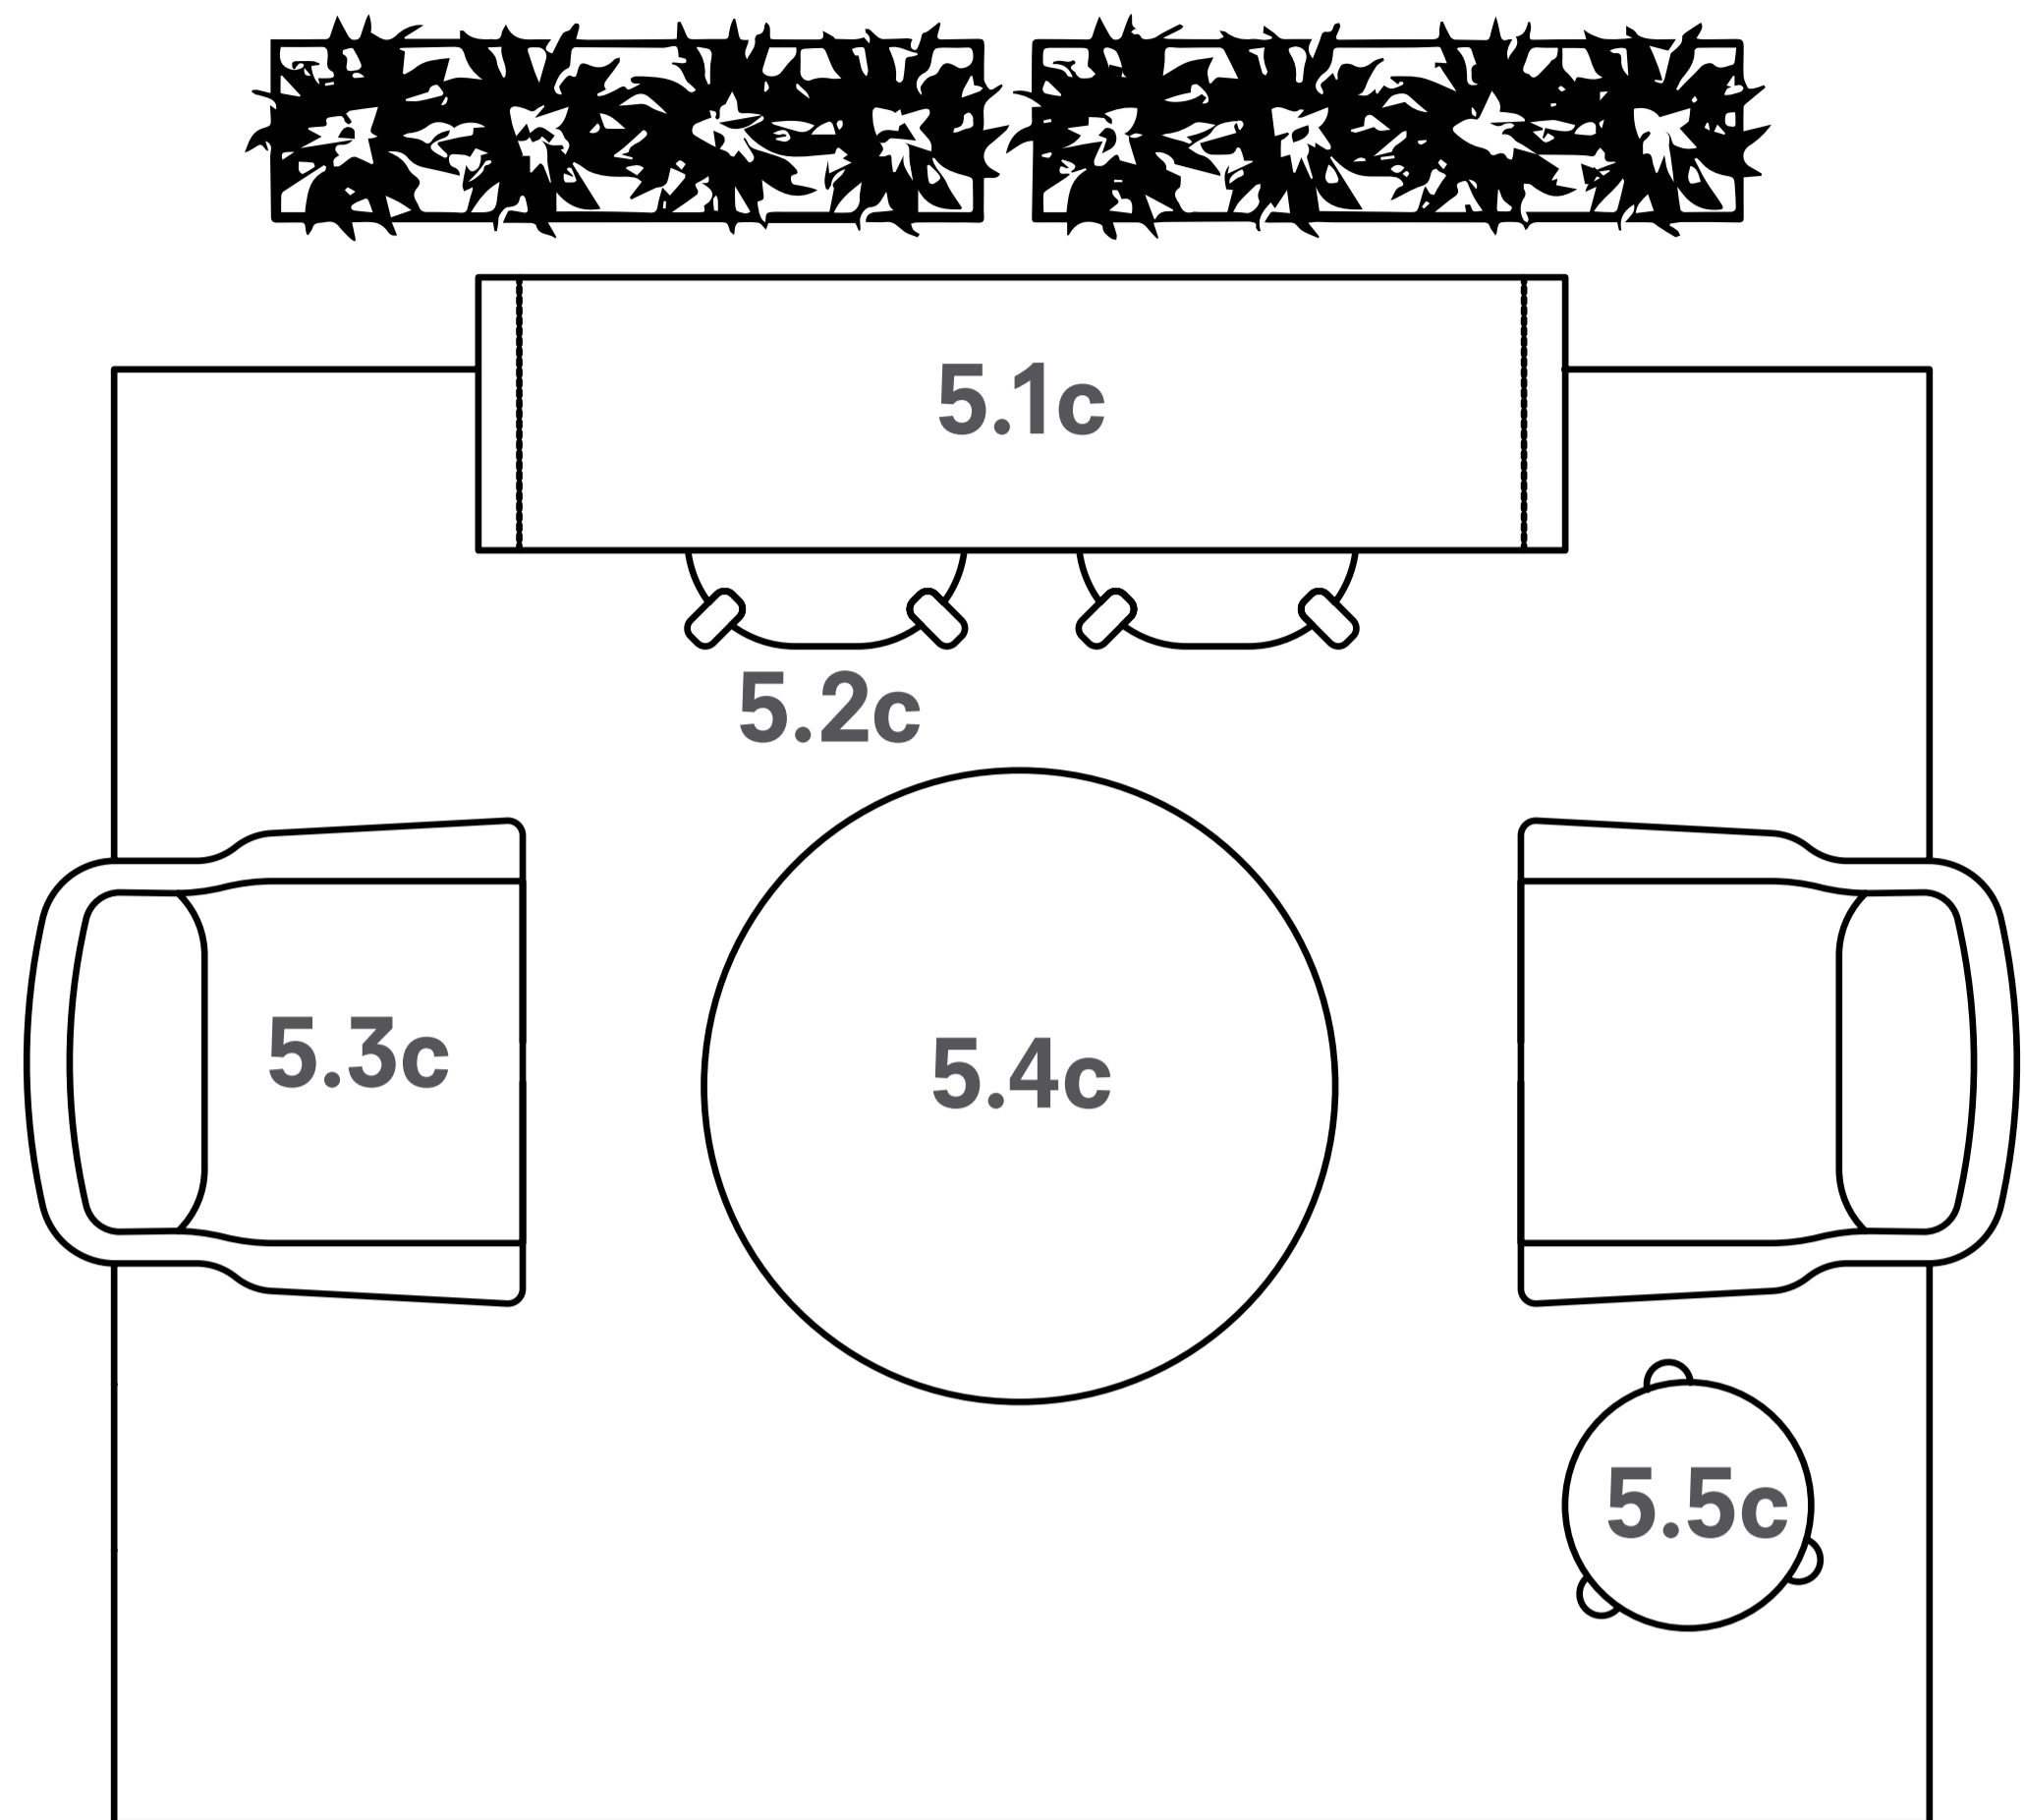

New 5.1c Parker Console Table

Design: Travis Clifton // Special Model

Pricing: Available Upon Request

Finish: NT400 Clear Walnut

5.4c Carousel Coffee Table

Design: Barbara Barry // HTC10901R-1642

Pricing: Starting $3,660 list – as shown $3,660 list

Finish: RK402 Black Opaque Oak

5.2c Jueki Low Stool

Design: Jonathan Rowell // HGR120-011

Pricing: Starting $1,925 list – as shown $1,925 list

Wood: AH402 Black Opaque Ash

5.5c Nest Satellite Table

Design: Todd Bracher, // HTK21101R-2515

Pricing: Starting $1,245 list – as shown $1,370 list

Finish: RK929 Nutmeg Oak

5.3c Ski Lounge Chair

Design: Barbara Barry // HLP212-011

Pricing: Starting $3,935 list – as shown $5,135 list

Upholstery: HBF Textiles - Eccentric 966 in Overcast 84

Base: BL Black Powder Coat

5.6c Park Planter

Design: Norm Architects for Allsteel

Pricing: Available Upon Request

Finish: P8X Solar Black

Rug

Nordic Knots