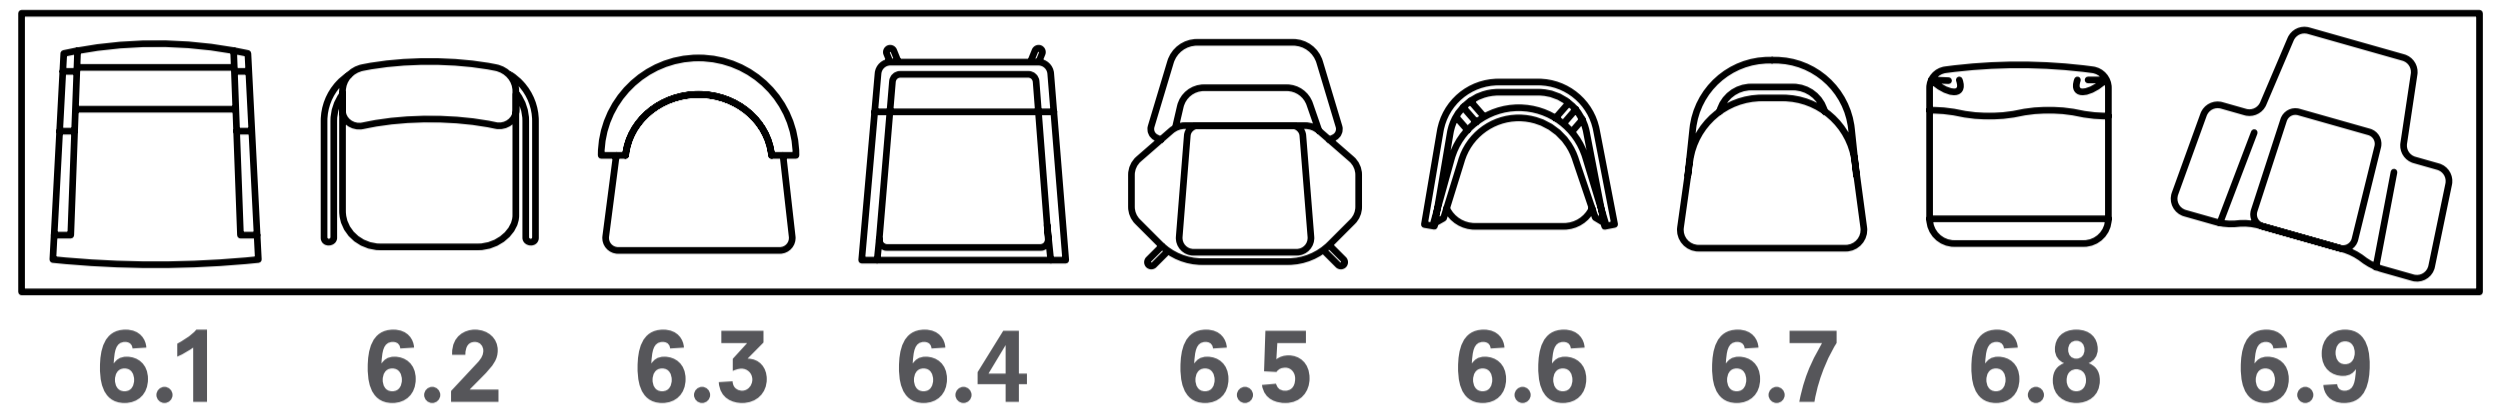

Brand Gallery

6.1 Perfect Pitch Lounge Chair

Design: Barbara Barry // HLL209-011

Pricing: Starting $3,255 list – as shown $5,390 list

Upholstery: HBF Textiles - Vivace II 709 in Nero 90

Frame: AH993 Sumatra Ash

6.2 Social Lounge Chair

Design: Space Copenhagen // HLS719-011

Pricing: Starting $3,060 list – as shown $3,285 list

Upholstery: HBF Textiles - Brushed Canvas 950 in Denim 59

Frame: BL Black Powder Coat

6.3 Charlotte Lounge Chair

Design: Barbara Barry // HLD205-021

Pricing: Starting $3,975 list – as shown $5,030 list

Upholstery: HBF Textiles - Comfort Zone 905 in Midnight Stroll 57

Frame: NT993 Sumatra Walnut

6.4 Trestle Lounge Chair

Design: Barbara Barry // HLR312-011

Pricing: Starting $3,435 list – as shown $3,885 list

Upholstery: HBF Textiles - Brushed Canvas 950 in Charcoal 98

Base: Frame: RK993 Sumatra Oak

6.5 Fulton Lounge Chair

Design: Scott Wilson // HLM417-021

Pricing: Starting $4,005 list – as shown $5,260 list

Upholstery Inside Seat + Cushion: HBF Textiles - Comfort Zone 905 in Black Labrador 90

Upholstery Outside: HBF Textiles - Vivace II 709 in Nero 90

Shell: NT993 Sumatra Walnut

Base: POL Polished Chrome

6.6 Nest Guest Chair

Design: Todd Bracher // HGK211-011

Pricing: Starting $2,760 list – as shown $3,127 list

Mesh: GPH Graphite

Upholstery: HBF Textiles - Abito 906 in Arco 90

Frame: RK993 Sumatra Oak

Self-Return Base: Polished Stainless Steel

6.7 Salon Lounge Chair, Open Back

Design: Barbara Barry // HLN309-011

Pricing: Starting $3,625 list – as shown $4,055 list

Upholstery: HBF Textiles - Merci Boucle 955 in Indigo 59

Frame: NT993 Sumatra Walnut

6.8 November Lounge Chair

Design: Mario Ruiz // HLN113-101

Pricing: Starting $2,830 list – as shown $2,975 list

Upholstery: HBF Textiles - Chubby Baby 1071

in Obsidian 98

Base: AH993 Sumatra Ash

6.9 Dialogue Lounge Chair

Design: Gensler // HLG306-011

Pricing: Starting $4,075 list – as shown $8,130 list

Upholstery: HBF Textiles - Upper Crust 708

in Deep Space 90

Self-Return Base: BL Black Powder Coat