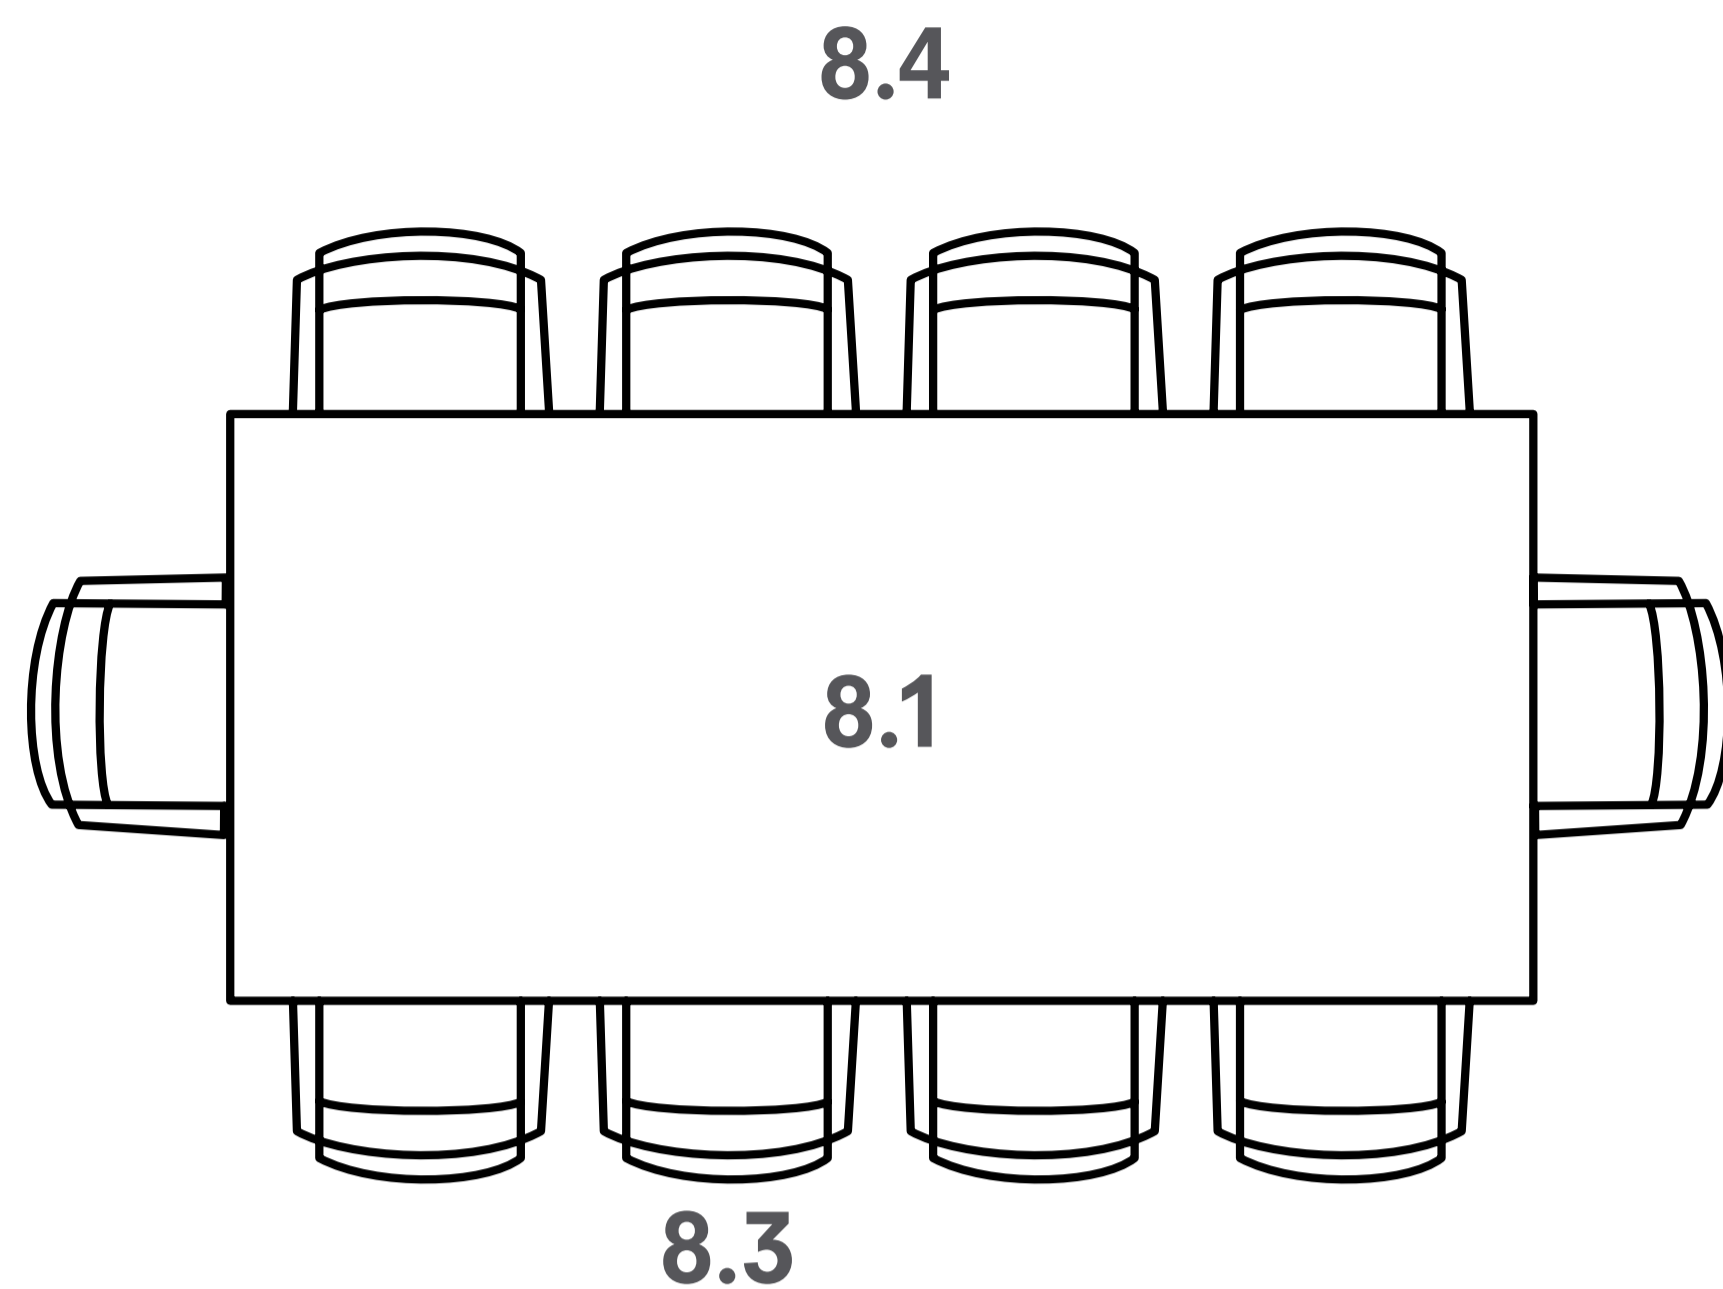

Conference Room

8.1 Linea Conference Table, 120" x 54"

Design: Mario Ruiz // Special Model
Pricing: Available Upon Request
Top: Black Goldstone Corian Quartz
Base: Natural Walnut

8.2 Linea Credenza, 96" x 35" x 18"

Design: Mario Ruiz // Special Model
Pricing: Available Upon Request
Finish: Natural Walnut
Pulls: Custom Leather

8.3 Cadre, Mid-Back, Wraparound Arm

Design: Kevin Stark // HST222-071
Pricing: Starting $3,080 list – as shown $4,590 list
Upholstery: HBF Textiles - Vivace II 709 in Marrone 35
Arm Cap Upholstery: HBF Textiles - Vivace II 709 in Marrone 35
Knee Tilt Base with Casters: BL Black Powder Coat

8.4 Beyond Walls

Design: Allsteel
Pricing: Available Upon Request
Upholstered Walls: HBF Textiles - Beetle 945 in Emerald 67
Finish: P8X Solar Black