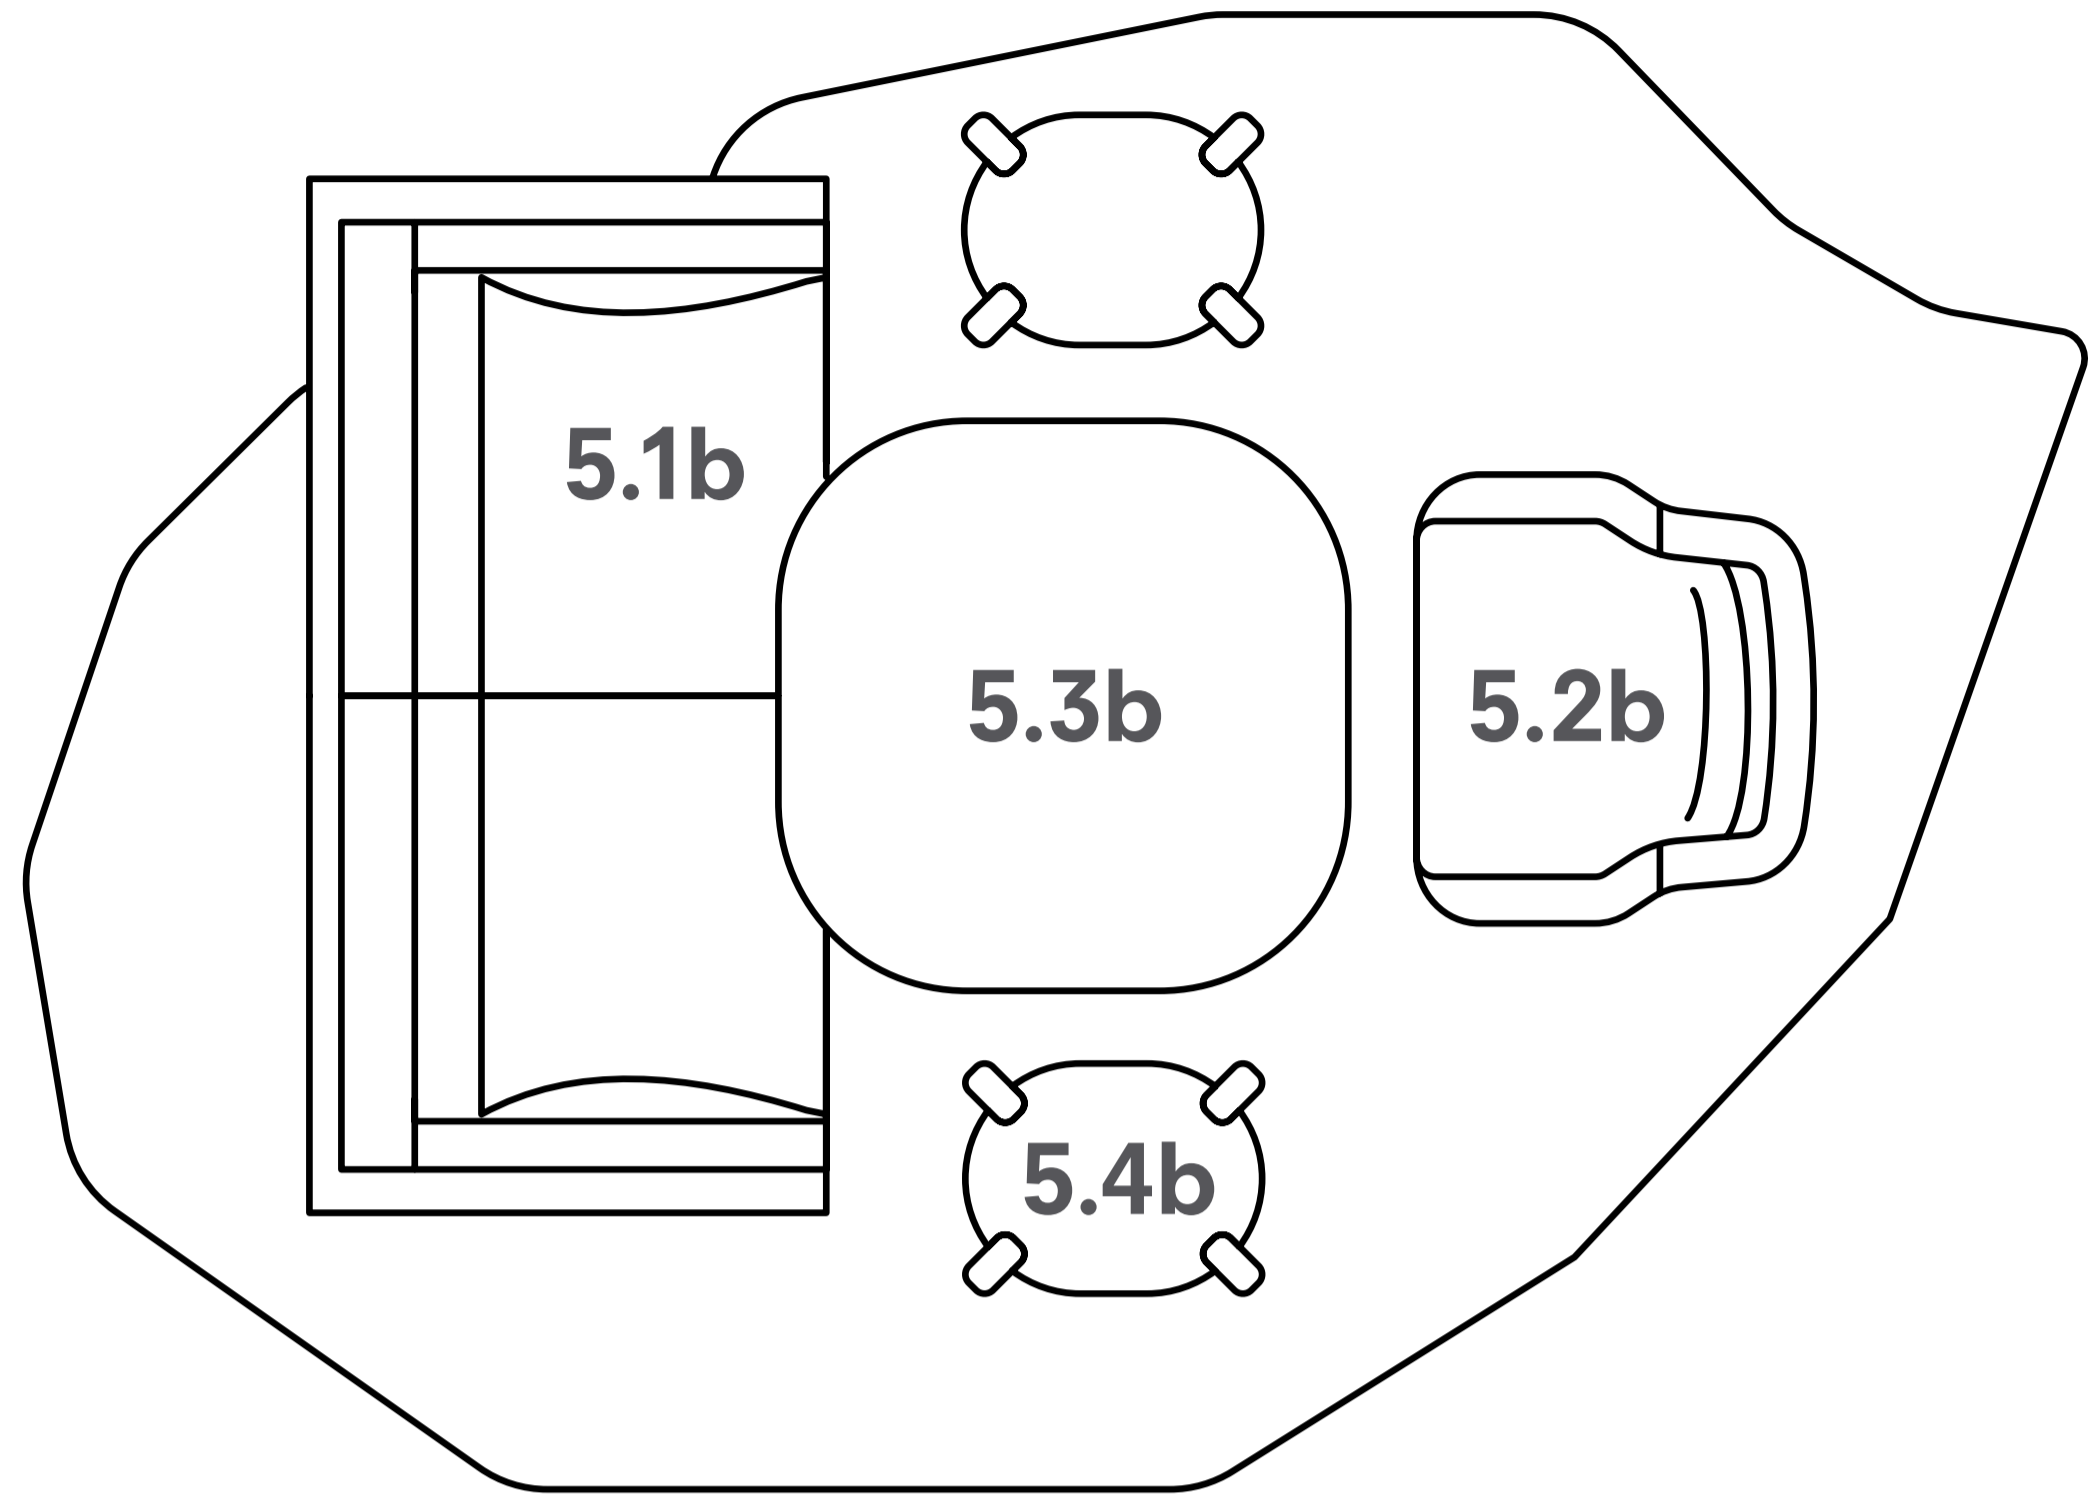

Multi-Purpose Collaboration

5.1b Mod Modular Lounge, Highback Work Sofa

Design: Henrik Schulz // HLS022-WHB032

Pricing: Starting $8,705 list – as shown $9,975 list

Upholstery Panel: HBF Textiles - Honest 965 in Coral 43

Upholstery Cushions: HBF Textiles - Comfort Zone 905 in Fireside 46

Legs: P8X Solar Black

5.2b Ski Guest Chair

Design: Barbara Barry // HGP212-011

Pricing: Starting $2,595 list – as shown $2,935 list

Upholstery: HBF Textiles - Merci Boucle 955 in Sorbet 46

Base: BL Black Powder Coat

5.3b Meki Occasional Table

Design: Todd Bracher // Special Model

Pricing: Available Upon Request

Top: Corian Domino Terrazzo

Column: AH400 Clear Ash

Collar + Base: BL Black Powder Coat

5.4b Jueki Low Stool

Design: Jonathan Rowell // HGR120-011

Pricing: Starting $1,925 list – as show $1,925 list

Wood : AH400 Clear Ash

Rug

Tsar