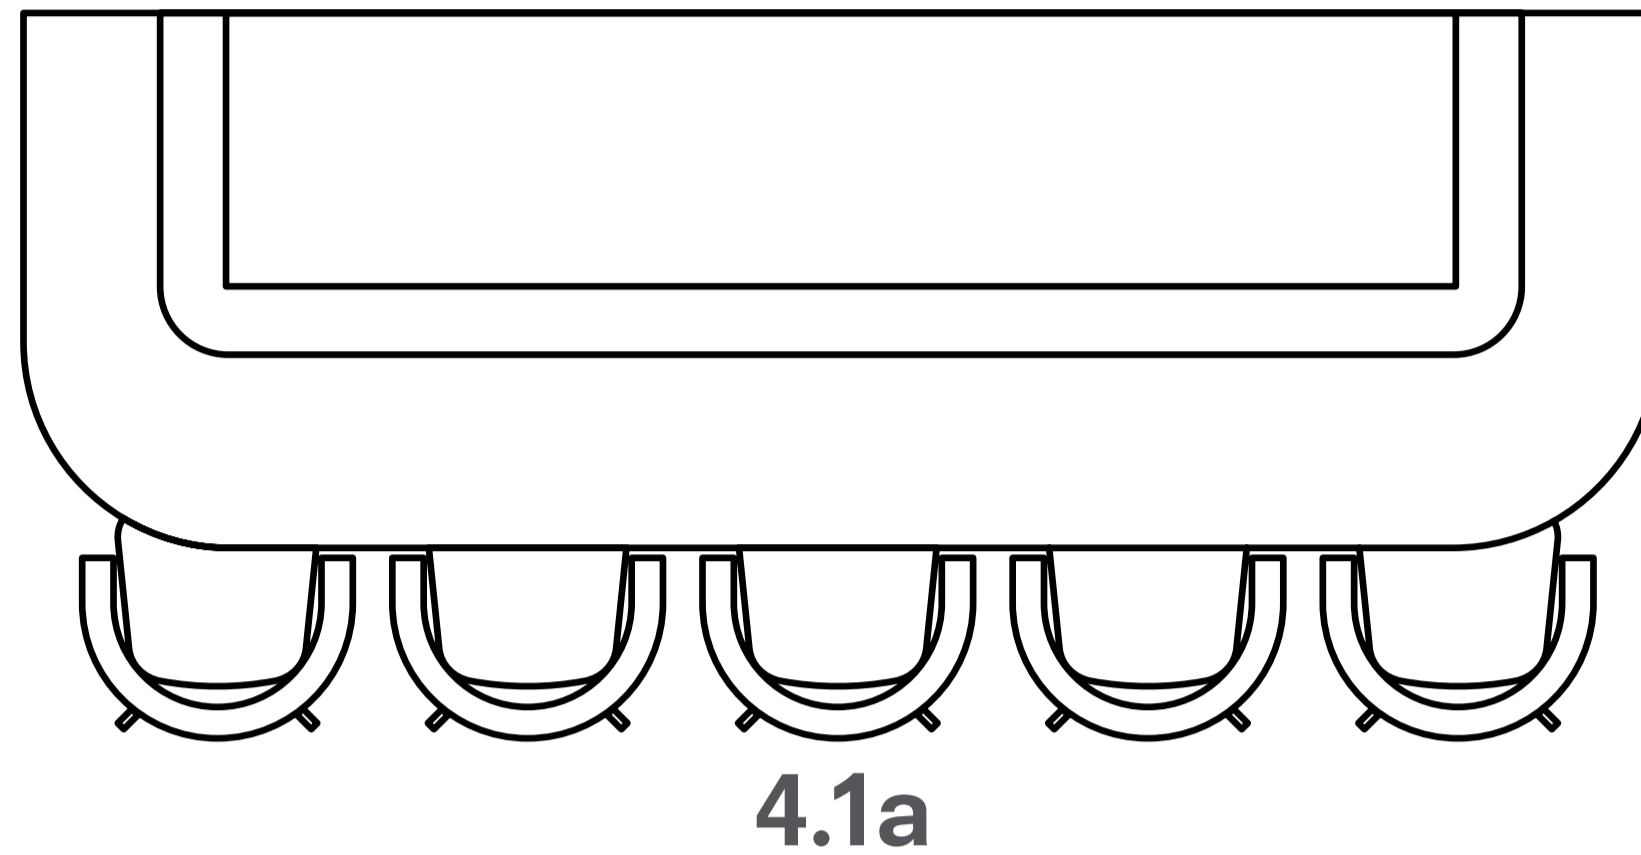

Gathering

4.1a Essens Bar Stool, Standard Glides

Design: OEO Studio // HGE117-041

Pricing: Starting $2,105 list – as shown $2,365 list

Upholstery: HBF Textiles - Free Way 704 in Raven 90

Wood: RK400 Clear Oak

Base: BL Black Powder Coat

4.2a Essens Counter Stool, Standard Glides

Design: OEO Studio // HGE119-141

Pricing: Starting $1,705 list – as shown $1,965 list

Upholstery: HBF Textiles - Free Way 704 in Raven 90

Wood: RK400 Clear Oak

Self-Return Swivel Base: BL Black Powder Coat