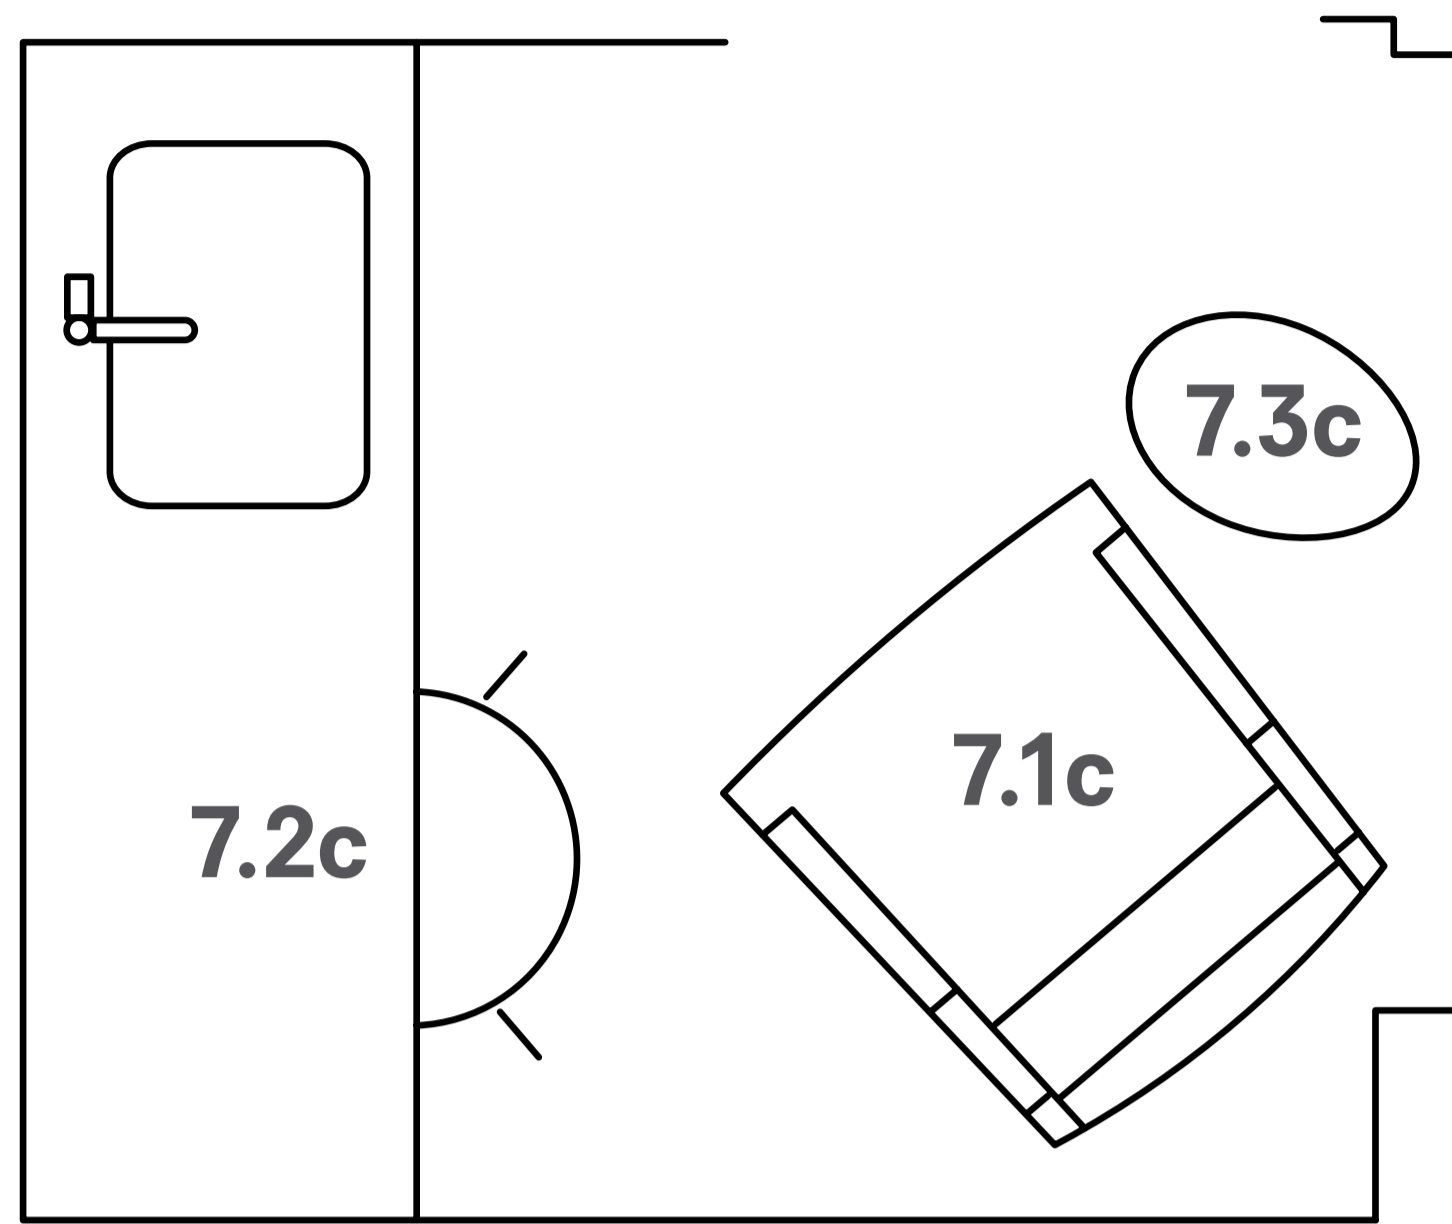

7.1c Scoop Lounge Chair

Design: Barbara Barry // HLP402-011

Pricing: Starting $3,540 list – as shown $3,655 list

Upholstery: COM - Kvadrat - Baru Sahco

Self-Return Base: BL Black Powder Coat

7.2c Enpointe Counter Stool

Design: HBF Design Studio // HGC517-031

Pricing: Starting $1,790 list – as shown $1,945 list

Upholstery: HBF Textiles - Velvet Mix 977 in Ultramarine 57

Wood: NT400 Clear Walnut

Base: BL Black Powder Coat

7.3c Oval Egg Side Table

Design: Barbara Barry // HTB11804V-181712

Pricing: Starting $2,660 list – as shown $3,560 list

Finish: SDW1 Solid Surface Designer White

Power: PAW11 White Powder Coat, 1 Power Receptacle