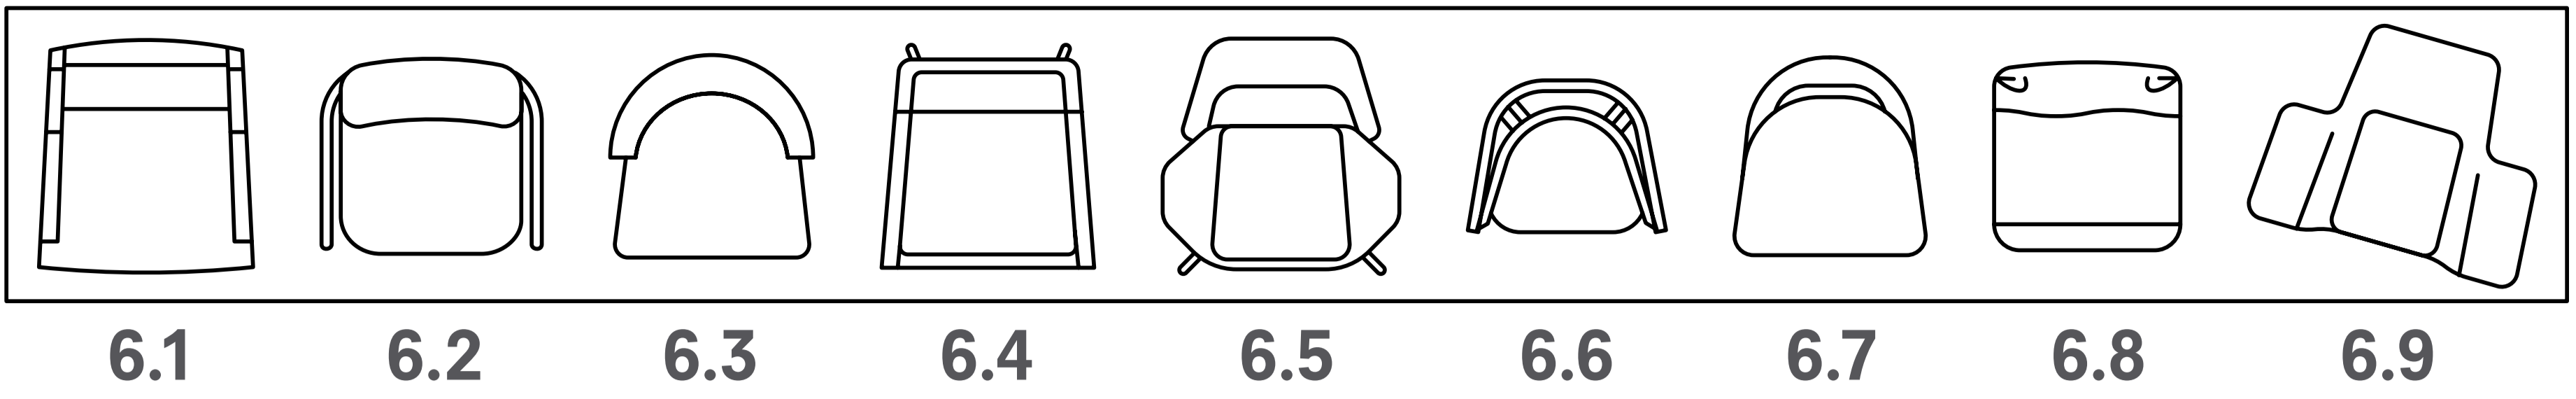

6.1

6.2

6.3

6.4

6.5

6.6

6.7

6.8

6.9