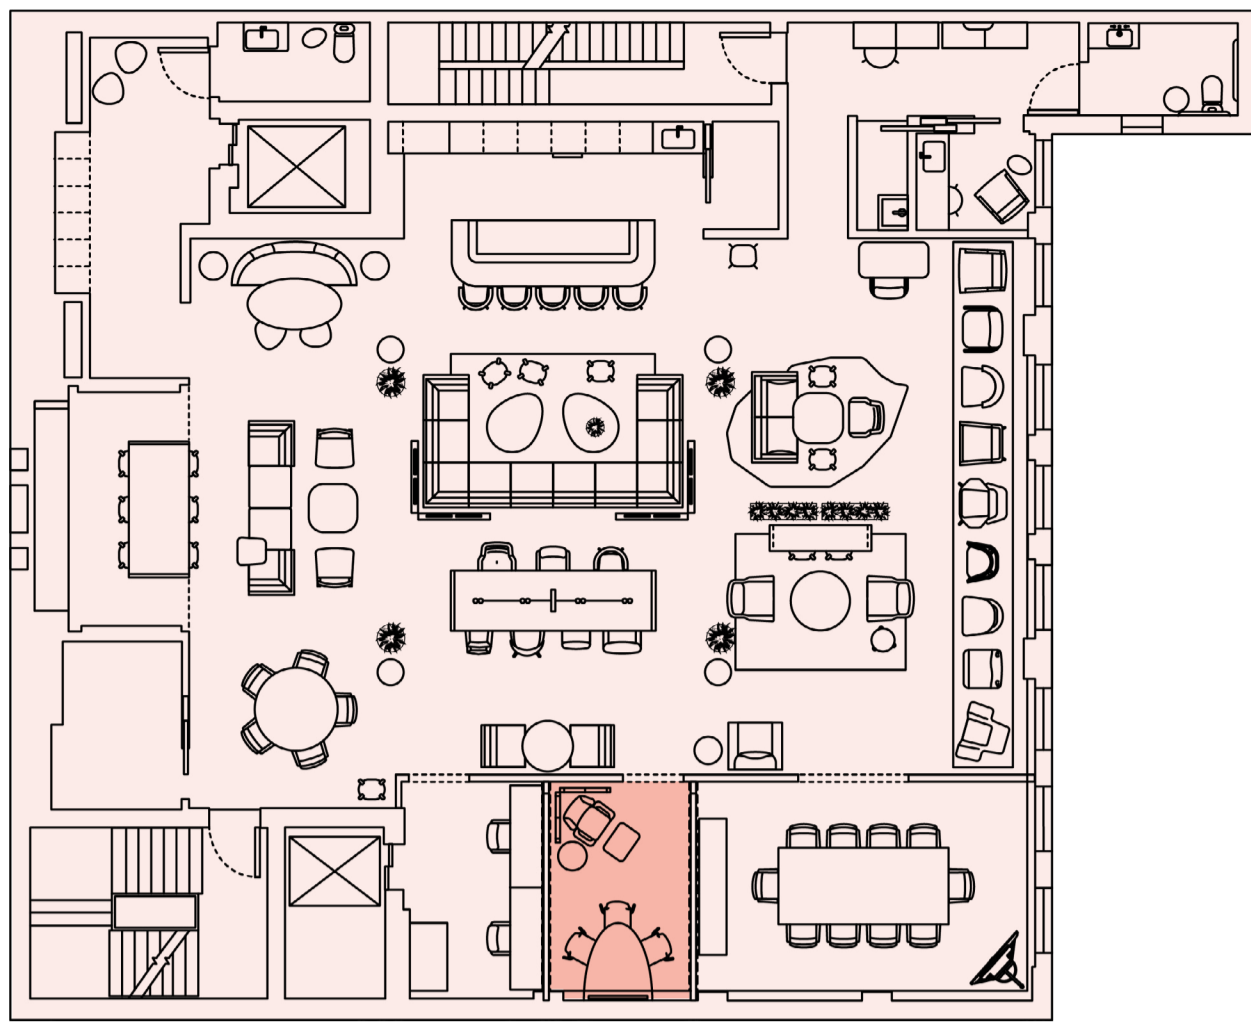

Collaborative Work Space

9.1 Torre Custom D-Shaped Bar Table

Design: HBF Design Studio // Special Model

Pricing: Available Upon Request

Wood: RK993 Sumatra Oak

9.2 Andaz Low Back Barstool

Design: Todd Bracher // HGQ115-321

Pricing: Starting $1,720 list – as shown, $1,955 list

Upholstery: HBF Textiles - Sister Solid 1003 in Shady 89

Channel Stitch Thread: SM Standard Match

Wood: AH993 Sumatra Ash

Base: BL Black Powder Coat

9.3 Conexus Lounge Chair

Design: Michael Vanderbyl // HLV116-011

Pricing: Starting $4,095 list – as shown $6,518 list

Upholstery Outside: HBF Textiles - Free Way 704 in Bison 39

Upholstery Inside: HBF Textiles - Eccentric 966 in Peppercorn 39

Base: BL Black Powder Coat

9.4 Conexus Lounge Ottoman

Design: Michael Vanderbyl // HLV116-031

Pricing: Starting $2,005 list – as shown $3,138 list

Upholstery: HBF Textiles - Eccentric 966 in Peppercorn 39

Wood: AH408 Peppercorn Opaque Ash

Base: BL Black Powder Coat

9.5 Lens Side Table

Design: Barbara Barry // HTL51201R-2218

Pricing: Starting $2,715 list – as shown $3,365 list

Top Shelf: GLB1 Black Back Painted Glass

Bottom Shelf: Black Opaque Maple - Special

Metal: Stainless Steel

9.6 Kinzie Double Screen

Design: HBF Design Studio // HZA518-047

Pricing: Starting $4,630 list – as shown $4,630 list

Slats: NT993 Sumatra Walnut

Frame: BL Black Powder Coat

9.7 Beyond Walls

Design: Allsteel

Pricing: Available Upon Request

Upholstered Walls: HBF Textiles - Upbeat 1036 in Cobblestone 20

Finish: P8X Solar Black