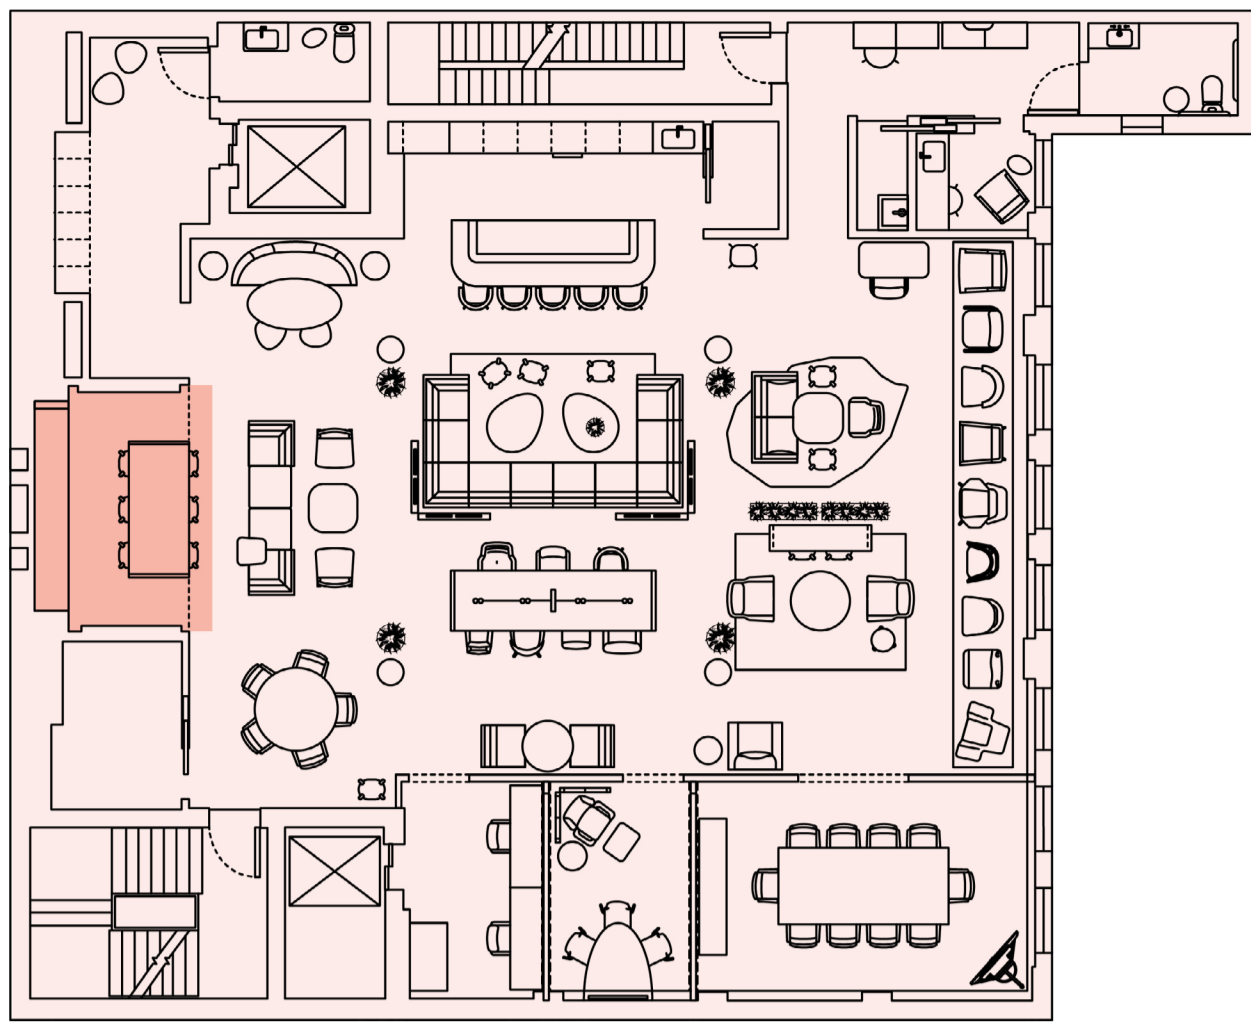

Textile Room

New 2.1 Parker Table

Design: Travis Clifton // Special Model

Pricing: Available Upon Request

Top: Solid Surface Designer White

Base: Designer White on Oak

2.2 Jueki Counter Stool

Design: Jonathan Rowell // HGR120-021

Pricing: Starting $2,145 list – as shown $2,145 list

Wood: AH400 Clear Ash