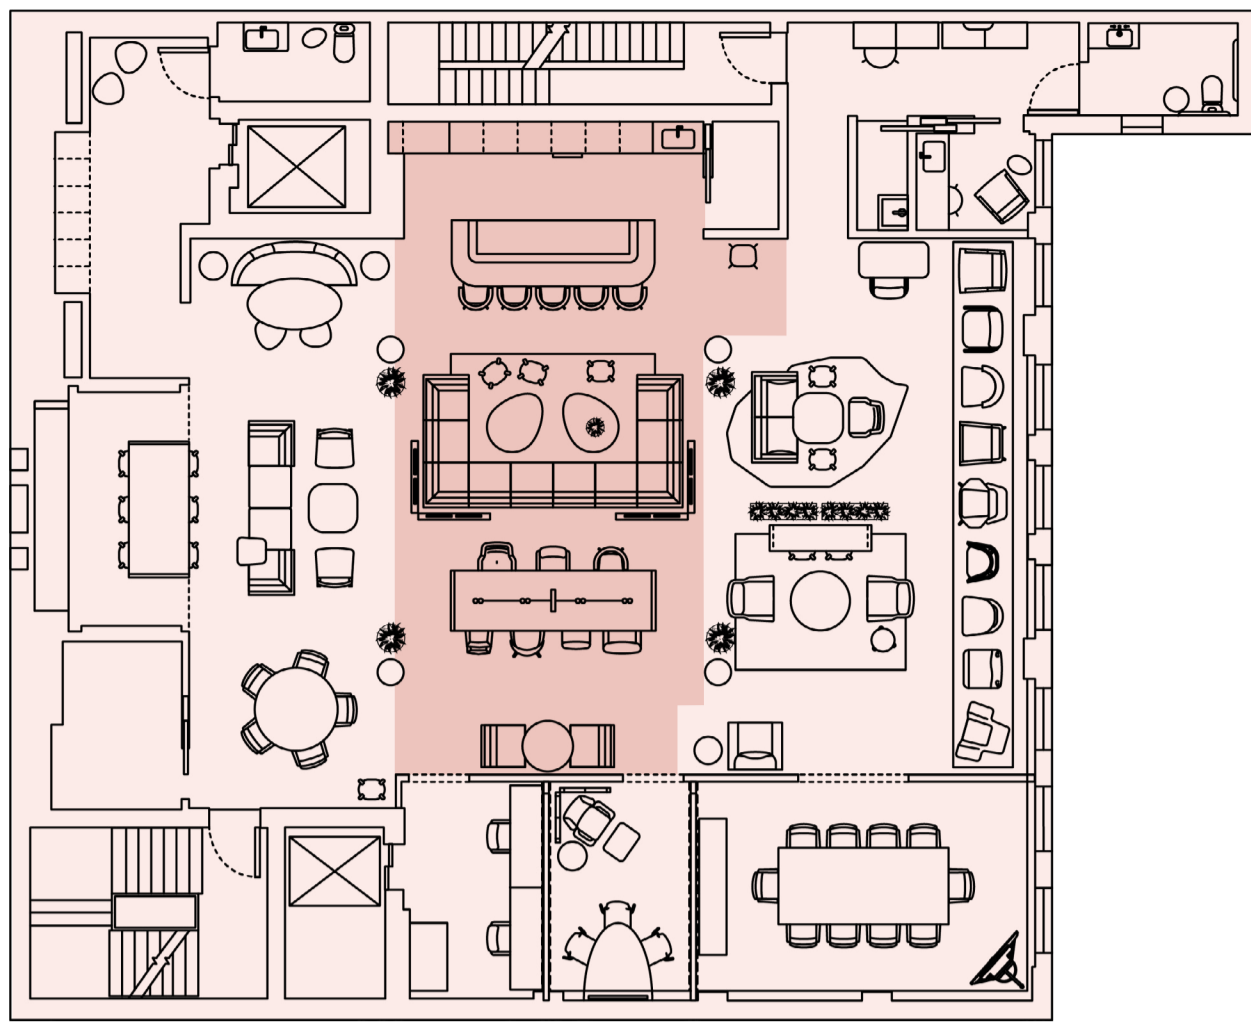

Gathering

4.1a Essens Bar Stool, Standard Glides

Design: OEO Studio // HGE117-041

Pricing: Starting $2,105 list – as shown $2,365 list

Upholstery: HBF Textiles - Free Way 704 in Raven 90

Wood: RK400 Clear Oak

Base: BL Black Powder Coat

4.2a Essens Counter Stool, Standard Glides

Design: OEO Studio // HGE119-141

Pricing: Starting $1,705 list – as shown $1,965 list

Upholstery: HBF Textiles - Free Way 704 in Raven 90

Wood: RK400 Clear Oak

Self-Return Swivel Base: BL Black Powder Coat