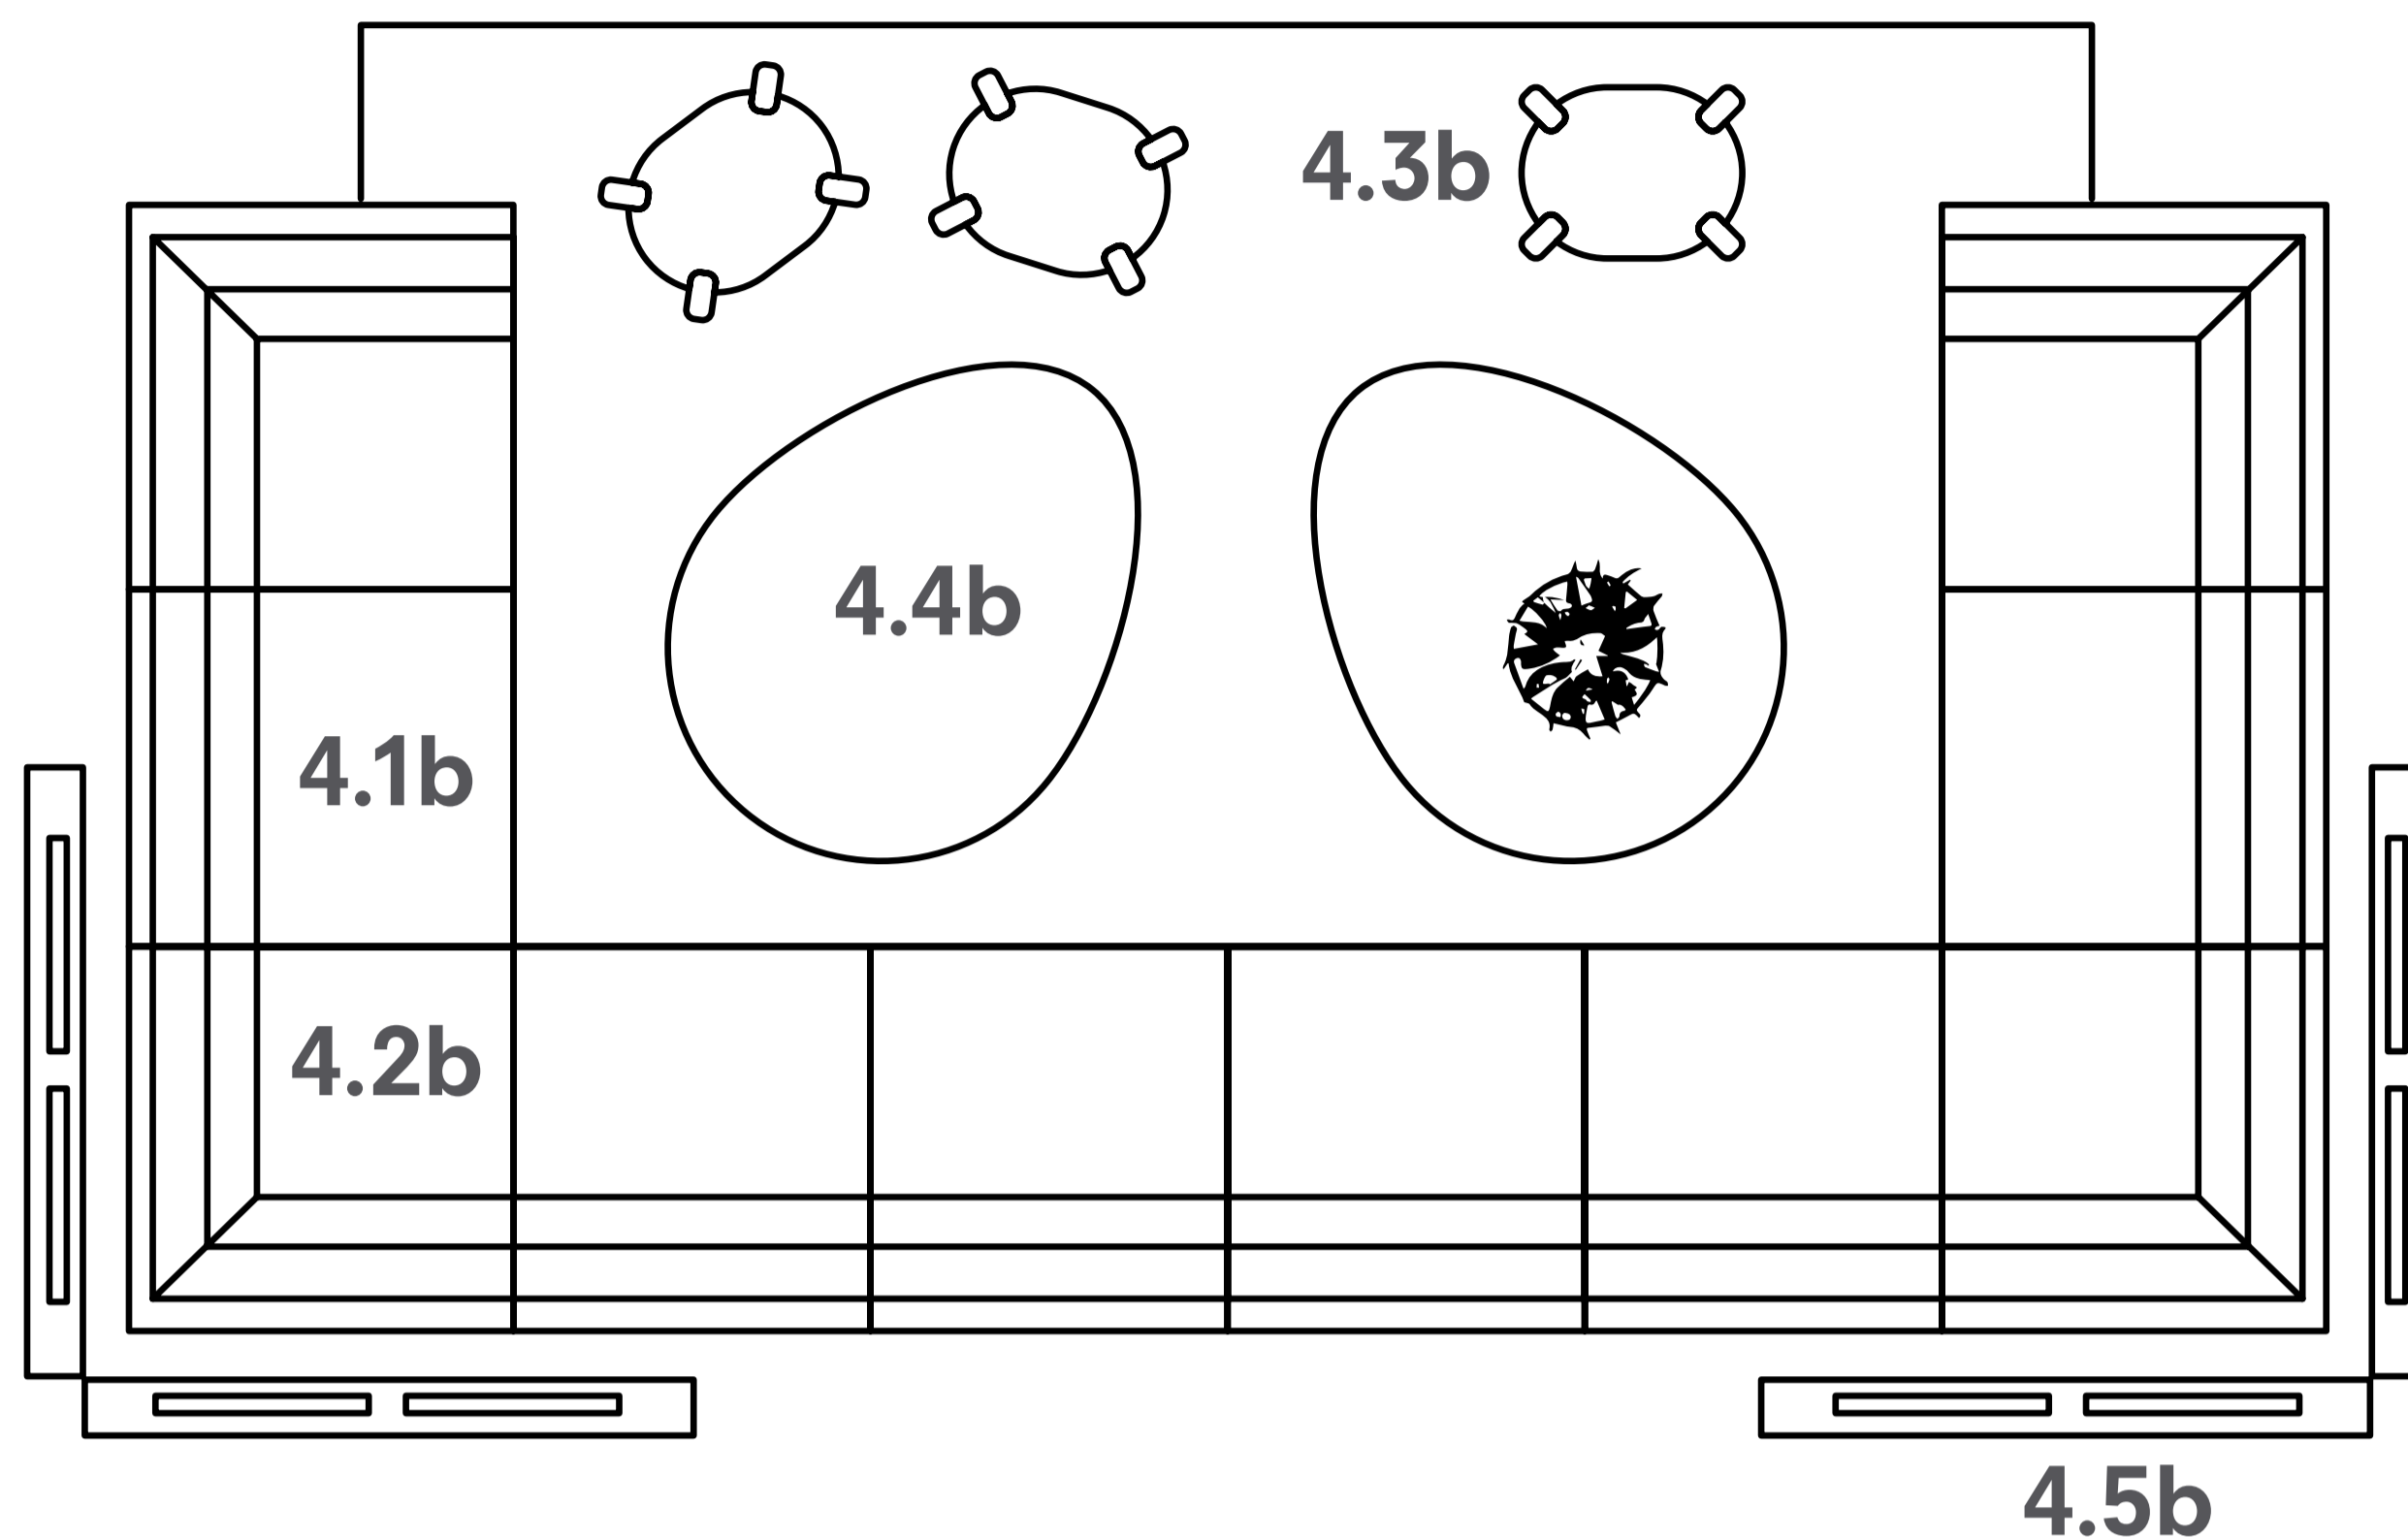

Gathering

4.1b Mod Modular Lounge, Armless

Design: Henrik Schulz // HLS018-101

Pricing: Starting $4,195 list – as shown $4,760 list

Upholstery: HBF Textiles - Matriarch Rose 1064 in Quartz 40

Legs: P8X Solar Black

4.2b Mod Modular Lounge, Corner

Design: Henrik Schulz // HLS018-029

Pricing: Starting $5,105 list – as shown $5,730 list

Upholstery: HBF Textiles - Matriarch Rose 1064 in Quartz 40

Legs: P8X Solar Black

4.3b Jueki Low Stool

Design: Jonathan Rowell // HGR120-011

Pricing: Starting $1,925 list – as show $1,925 list

Wood : AH400 Clear Ash

4.4b Oval Egg Coffee Table

Design: Barbara Barry // HTB10202V-154634

Pricing: Starting $3,630 list – as shown $6,465 list

Finish: SDW1 Solid Surface Designer White

4.5b Kinzie Double Screen

Design: HBF Design Studio // HZA518-017

Pricing: Starting $4,630 list – as shown $6,290 list

Slats: AH993 Sumatra Ash

Frame: BL Black Powder Coat

Rug

Nordic Knots