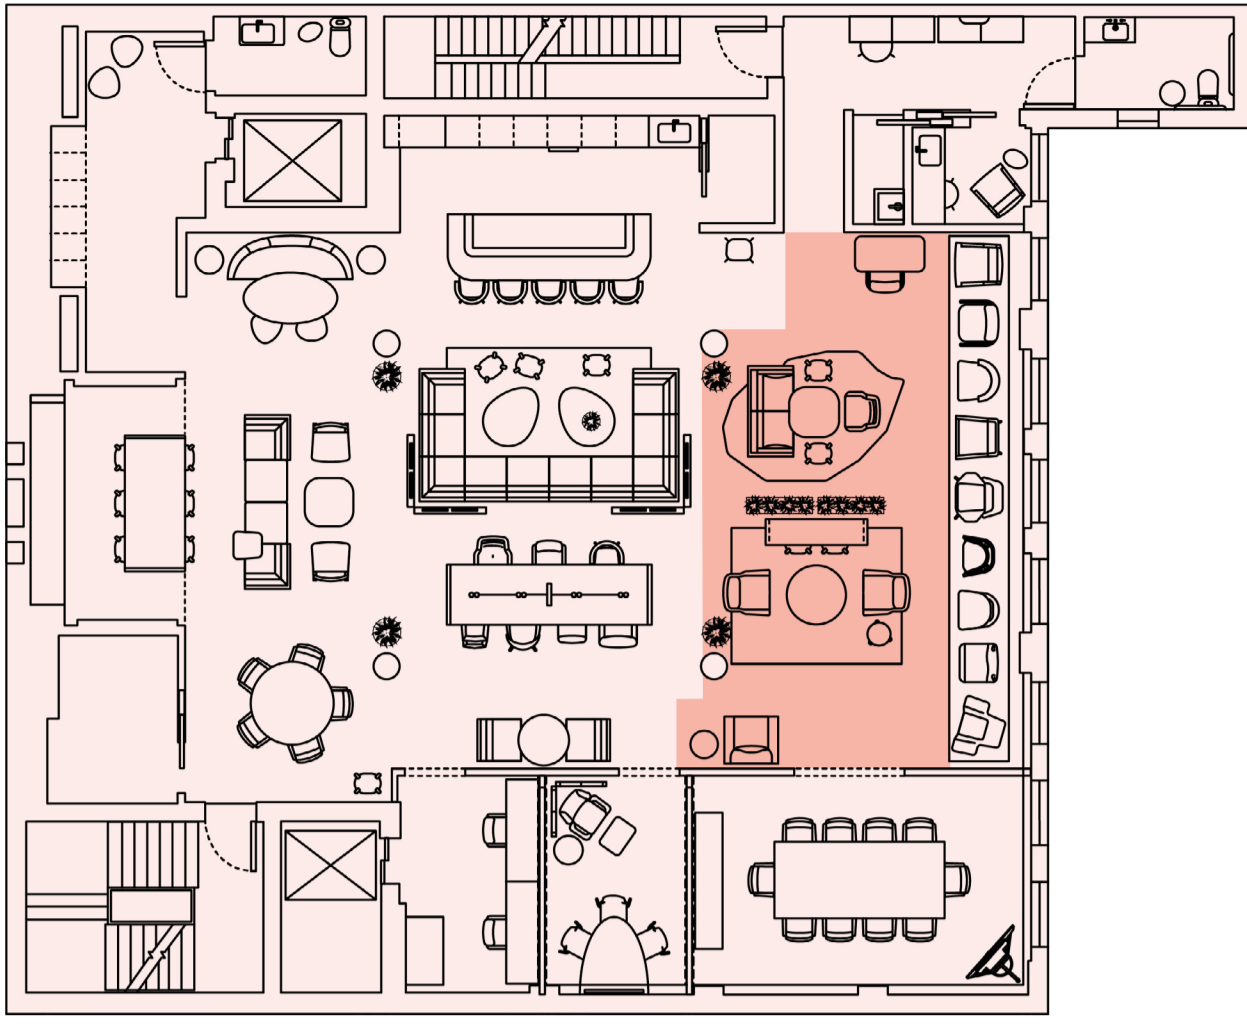

Multi-Purpose Collaboration

5.1b Mod Modular Lounge, Highback Work Sofa

Design: Henrik Schulz // HLS022-WHB032

Pricing: Starting $8,705 list – as shown $9,975 list

Upholstery Panel: HBF Textiles - Honest 965 in Coral 43

Upholstery Cushions: HBF Textiles - Comfort Zone 905 in Fireside 46

Legs: P8X Solar Black

5.2b Ski Guest Chair

Design: Barbara Barry // HGP212-011

Pricing: Starting $2,595 list – as shown $2,935 list

Upholstery: HBF Textiles - Merci Boucle 955 in Sorbet 46

Base: BL Black Powder Coat

5.3b Meki Occasional Table

Design: Todd Bracher // Special Model

Pricing: Available Upon Request

Top: Corian Domino Terrazzo

Column: AH400 Clear Ash

Collar + Base: BL Black Powder Coat

5.4b Jueki Low Stool

Design: Jonathan Rowell // HGR120-011

Pricing: Starting $1,925 list – as show $1,925 list

Wood : AH400 Clear Ash

Rug

Tsar