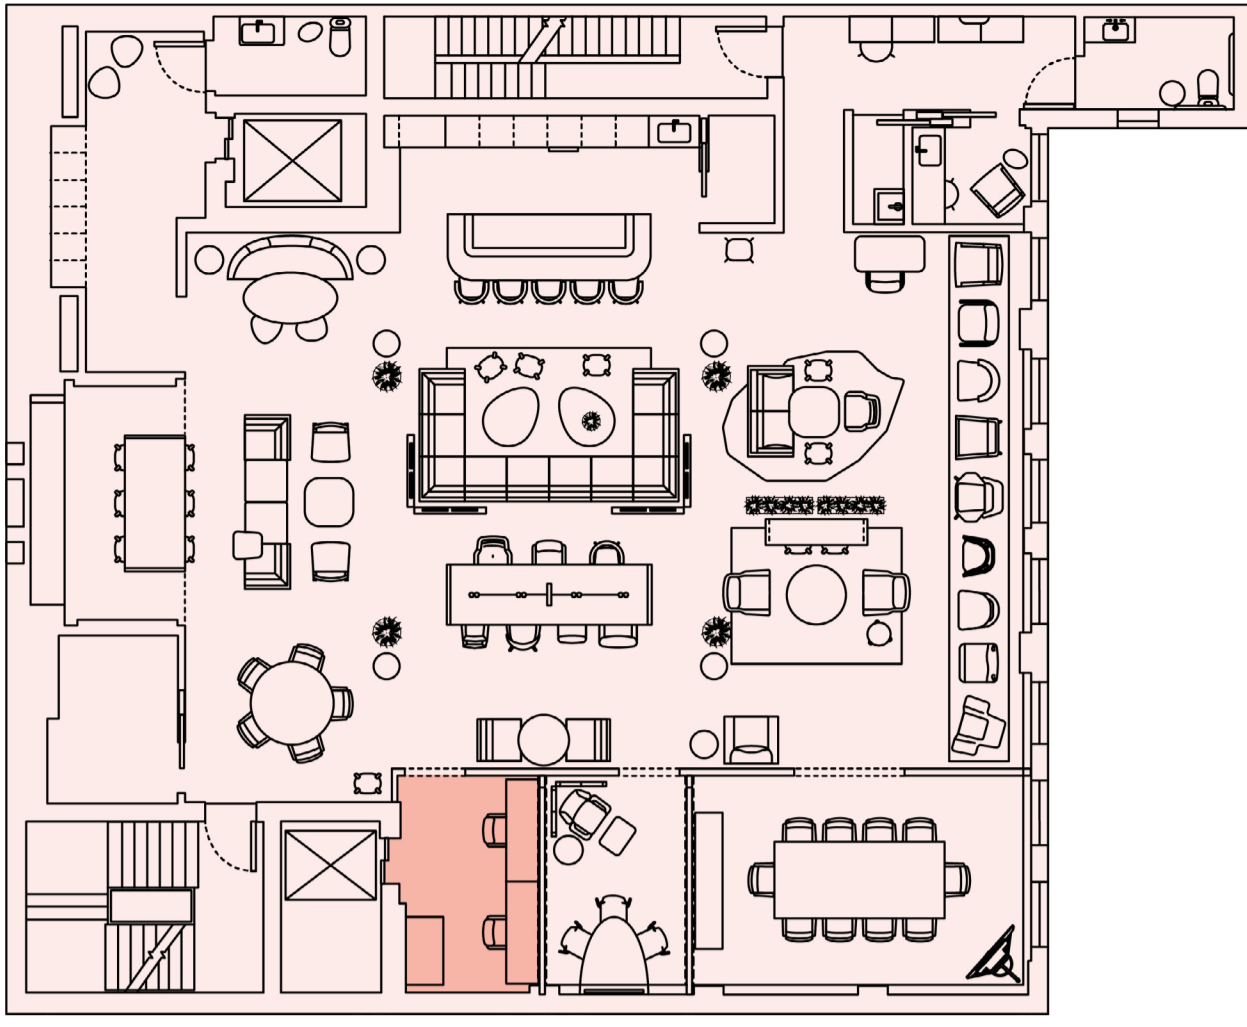

Dual Office