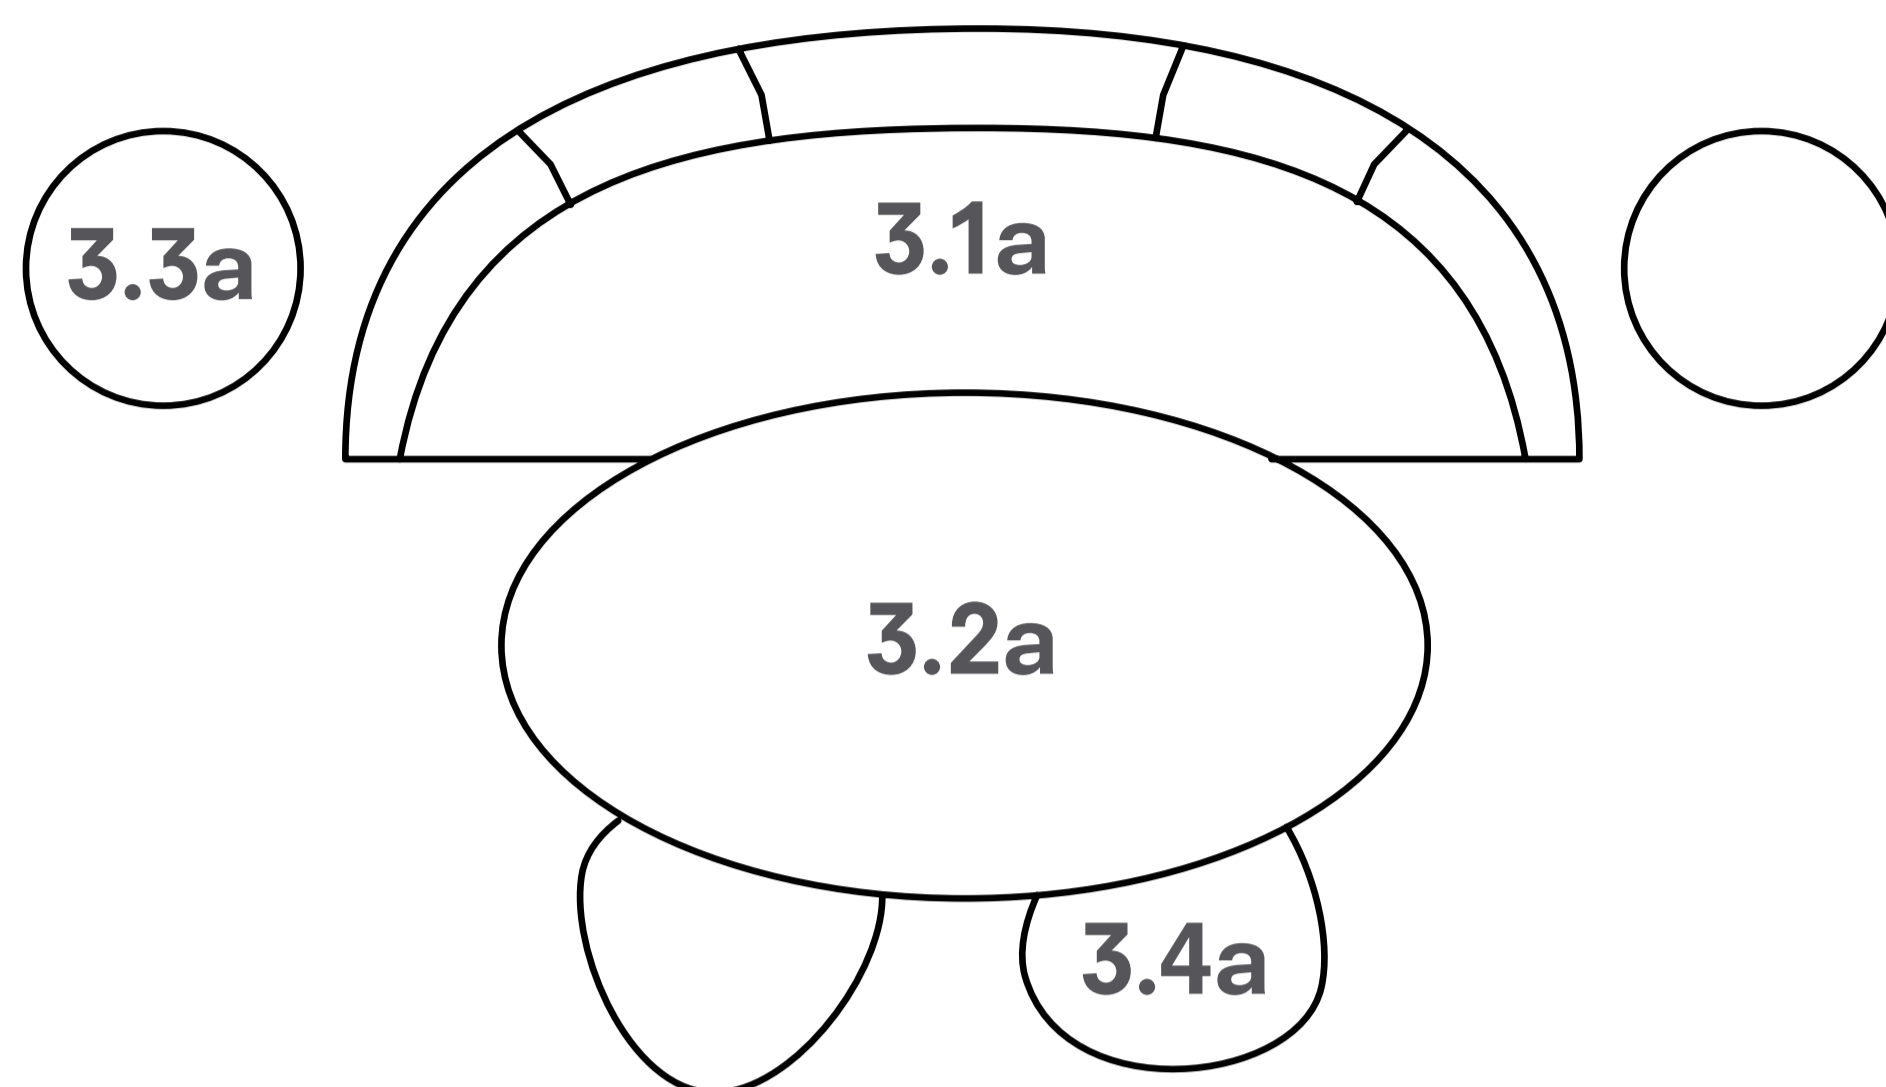

Flexible Space

3.1a Charlotte Sofa

Design: Barbara Barry // HLD205-023

Pricing: Starting $7,475 list – as shown $8,878 list

Upholstery Interior: HBF Textiles - Comfort Zone 905 in Persian Cat 11

Upholstery Exterior: HBF Textiles - Abito 906 in Como 10

Wood: NT400 Clear Walnut

3.2a Torre Table

Design: HBF Design Studio // Special Model

Pricing: Available Upon Request

Wood: NT693 Sumatra Walnut

3.3a Double Take Side Table

Design: Barbara Barry // HTD10901R-2124

Pricing: Starting $2,595 list – as shown $2,595 list

Metal: BL Black Powder Coat

Glass: CL Clear

3.4a Triscape Pouf

Design: Todd Bracher // HAK614-011

Pricing: Starting $1,065 list – as shown $1,478 list

Upholstery Top: HBF Textiles - Goosebumps 1068 in Henna 36

Upholstery Sides: HBF Textiles - Laugh Lines 1069 in Sonar 18

Stitch: SM Standard Match