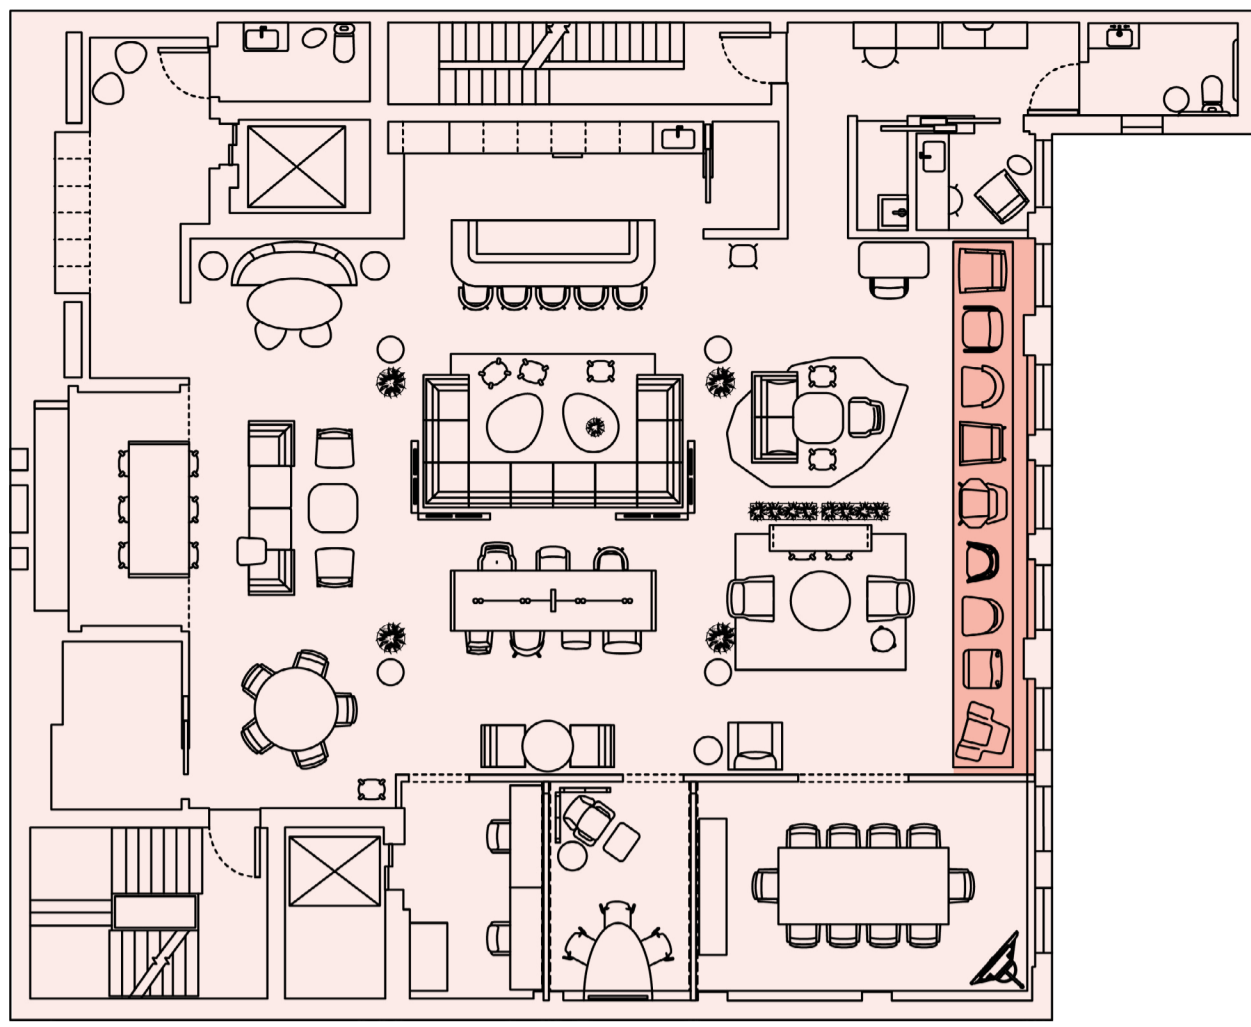

Brand Gallery

6.1 Perfect Pitch Lounge Chair

Design: Barbara Barry // HLL209-011

Pricing: Starting $3,255 list – as shown $5,390 list

Upholstery: HBF Textiles - Vivace II 709 in Nero 90

Frame: AH993 Sumatra Ash

6.2 Social Lounge Chair

Design: Space Copenhagen // HLS719-011

Pricing: Starting $3,060 list – as shown $3,285 list

Upholstery: HBF Textiles - Brushed Canvas 950 in Denim 59

Frame: BL Black Powder Coat

6.3 Charlotte Lounge Chair

Design: Barbara Barry // HLD205-021

Pricing: Starting $3,975 list – as shown $5,030 list

Upholstery: HBF Textiles - Comfort Zone 905 in Midnight Stroll 57

Frame: NT993 Sumatra Walnut

6.4 Trestle Lounge Chair

Design: Barbara Barry // HLR312-011

Pricing: Starting $3,435 list – as shown $3,885 list

Upholstery: HBF Textiles - Brushed Canvas 950 in Charcoal 98

Base: Frame: RK993 Sumatra Oak

6.5 Fulton Lounge Chair

Design: Scott Wilson // HLM417-021

Pricing: Starting $4,005 list – as shown $5,260 list

Upholstery Inside Seat + Cushion: HBF Textiles - Comfort Zone 905 in Black Labrador 90

Upholstery Outside: HBF Textiles - Vivace II 709 in Nero 90

Shell: NT993 Sumatra Walnut

Base: POL Polished Chrome

6.6 Nest Guest Chair

Design: Todd Bracher // HGK211-011

Pricing: Starting $2,760 list – as shown $3,127 list

Mesh: GPH Graphite

Upholstery: HBF Textiles - Abito 906 in Arco 90

Frame: RK993 Sumatra Oak

Self-Return Base: Polished Stainless Steel

6.7 Salon Lounge Chair, Open Back

Design: Barbara Barry // HLN309-011

Pricing: Starting $3,625 list – as shown $4,055 list

Upholstery: HBF Textiles - Merci Boucle 955 in Indigo 59

Frame: NT993 Sumatra Walnut

6.8 November Lounge Chair

Design: Mario Ruiz // HLN113-101

Pricing: Starting $2,830 list – as shown $2,975 list

Upholstery: HBF Textiles - Chubby Baby 1071

in Obsidian 98

Base: AH993 Sumatra Ash

6.9 Dialogue Lounge Chair

Design: Gensler // HLG306-011

Pricing: Starting $4,075 list – as shown $8,130 list

Upholstery: HBF Textiles - Upper Crust 708

in Deep Space 90

Self-Return Base: BL Black Powder Coat