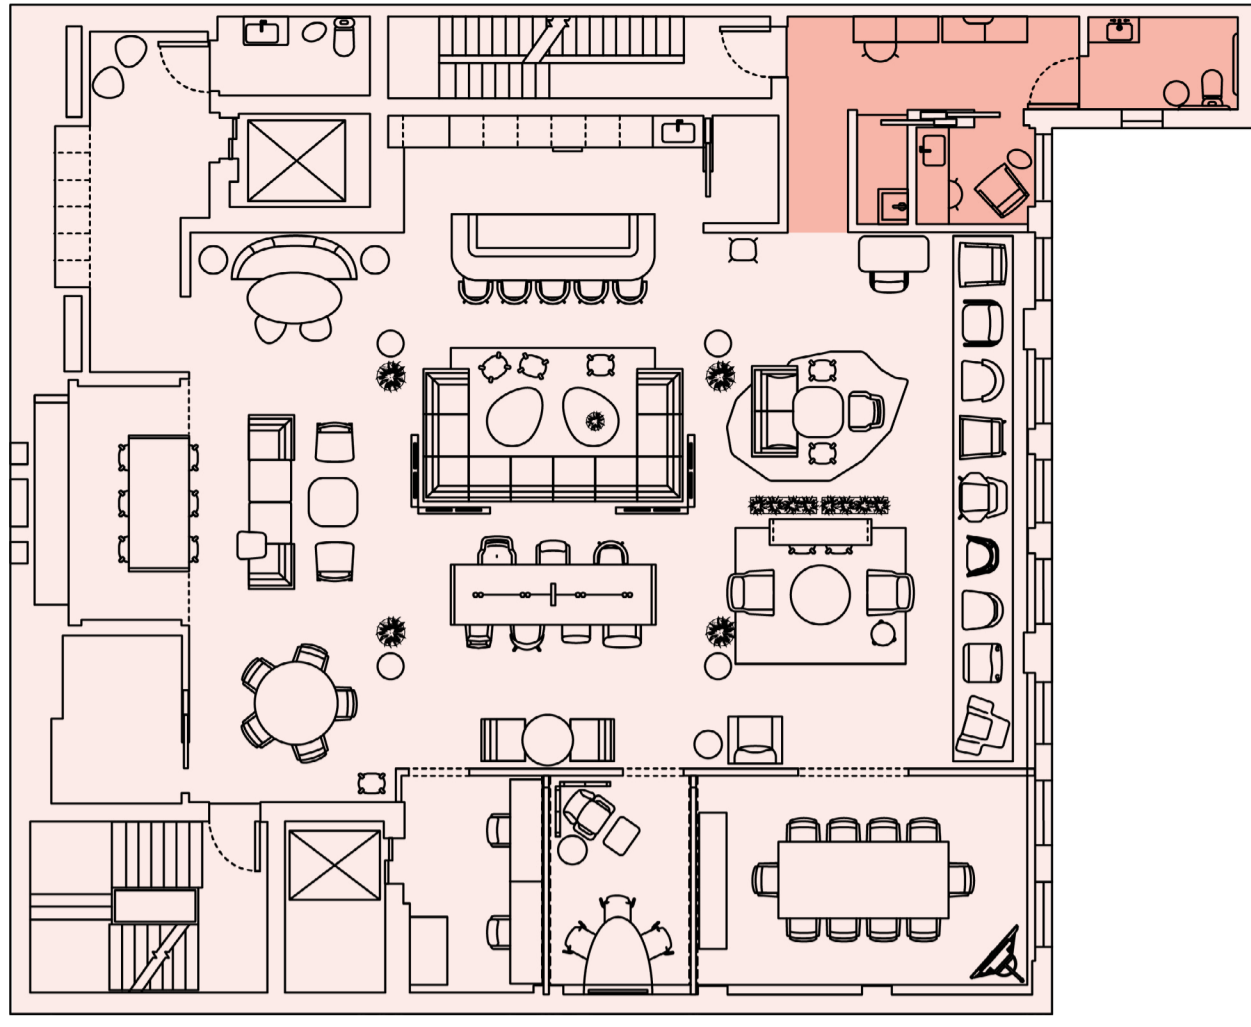

## 6.9 Dialogue Lounge Chair

Design: Gensler // HLG306-011

Pricing: Starting \$4,075 list – as shown \$8,130 list

Upholstery: HBF Textiles - Upper Crust 708

in Deep Space 90

Self-Return Base: BL Black Powder Coat