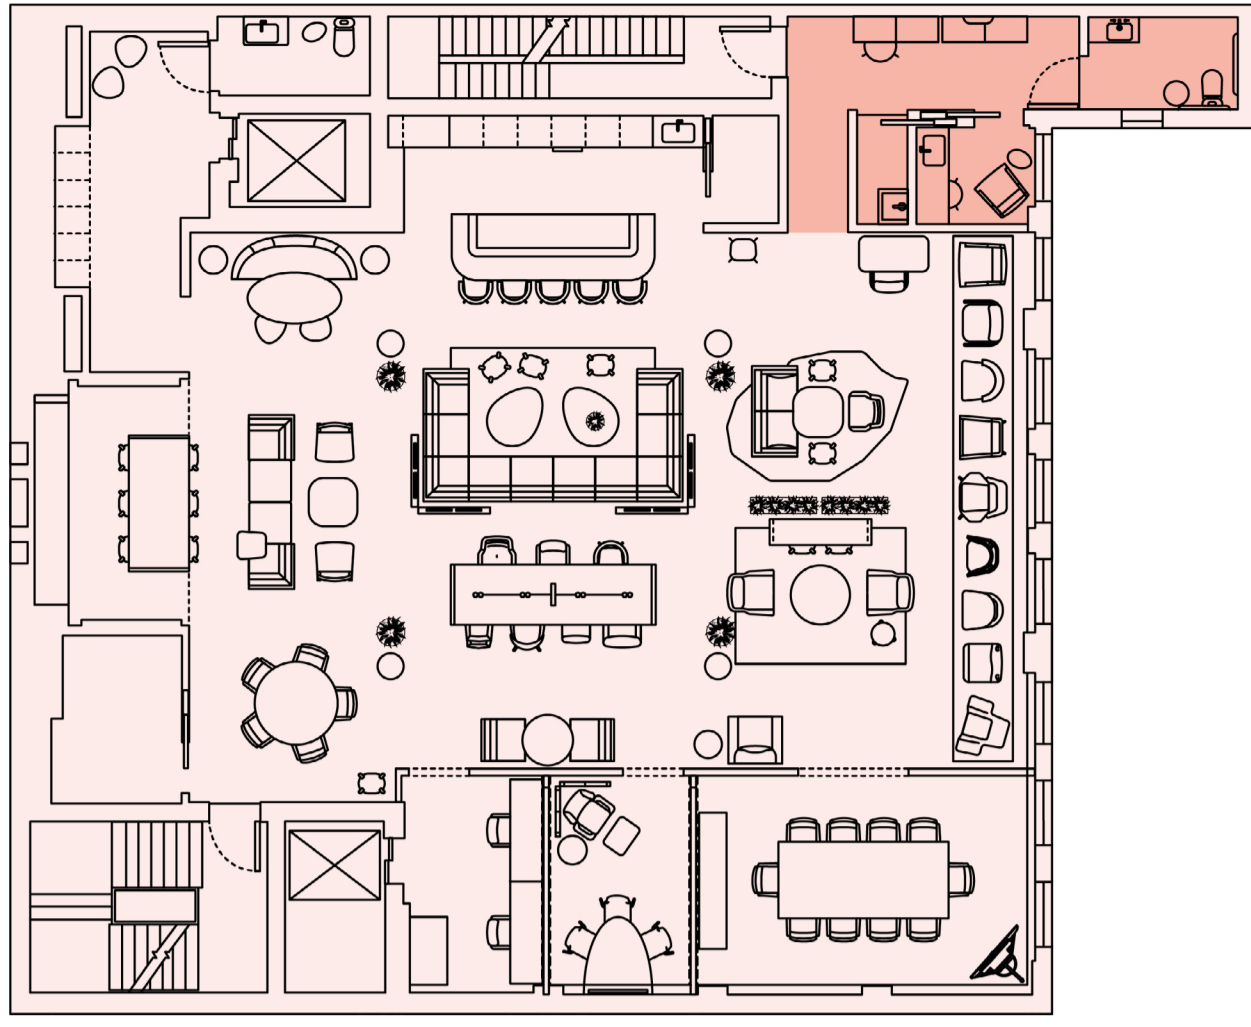

7.1c Scoop Lounge Chair

Design: Barbara Barry // HLP402-011

Pricing: Starting $3,540 list – as shown $3,655 list

Upholstery: COM - Kvadrat - Baru Sahco

Self-Return Base: BL Black Powder Coat

7.2c Enpointe Counter Stool

Design: HBF Design Studio // HGC517-031

Pricing: Starting $1,790 list – as shown $1,945 list

Upholstery: HBF Textiles - Velvet Mix 977 in Ultramarine 57

Wood: NT400 Clear Walnut

Base: BL Black Powder Coat

7.3c Oval Egg Side Table

Design: Barbara Barry // HTB11804V-181712

Pricing: Starting $2,660 list – as shown $3,560 list

Finish: SDW1 Solid Surface Designer White

Power: PAW11 White Powder Coat, 1 Power Receptacle