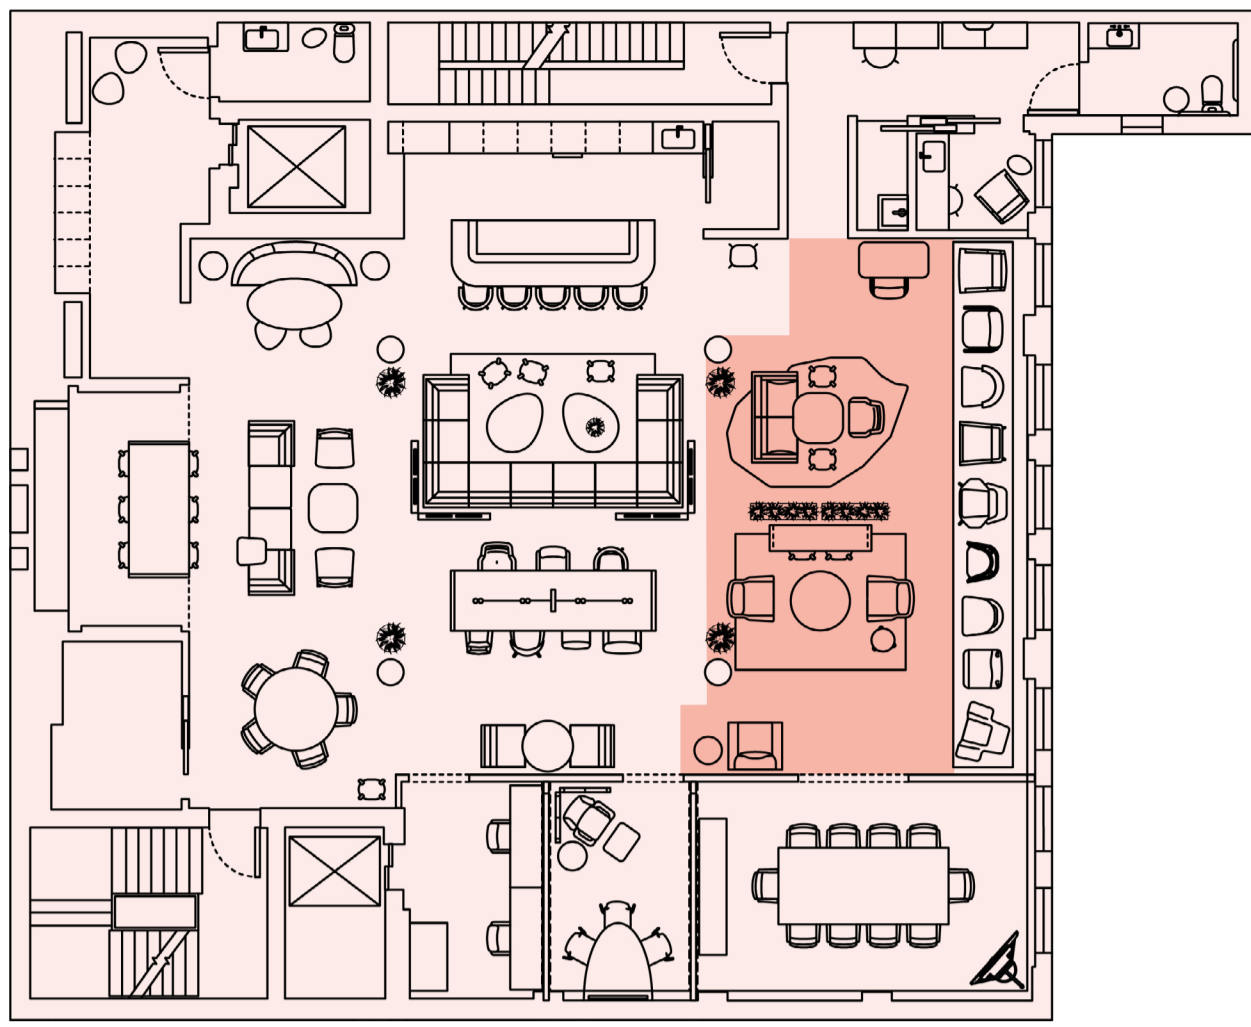

Multi-Purpose Collaboration

5.1d Morgan Lounge Chair

Design: Kevin Stark // HLC919-021

Pricing: Starting $3,090 list – as shown $4,485 list

Upholstery: HBF Textiles - Velvet Mix 977 in Ultramarine 57

Base: BL Black Powder Coat

5.2d Asa Side Table

Design: Todd Bracher // HTL41301R-2520

Pricing: Starting $1,680 list – as shown $1,680 list

Top: RK402 Black Opaque Oak

Base: BL Black Powder Coat