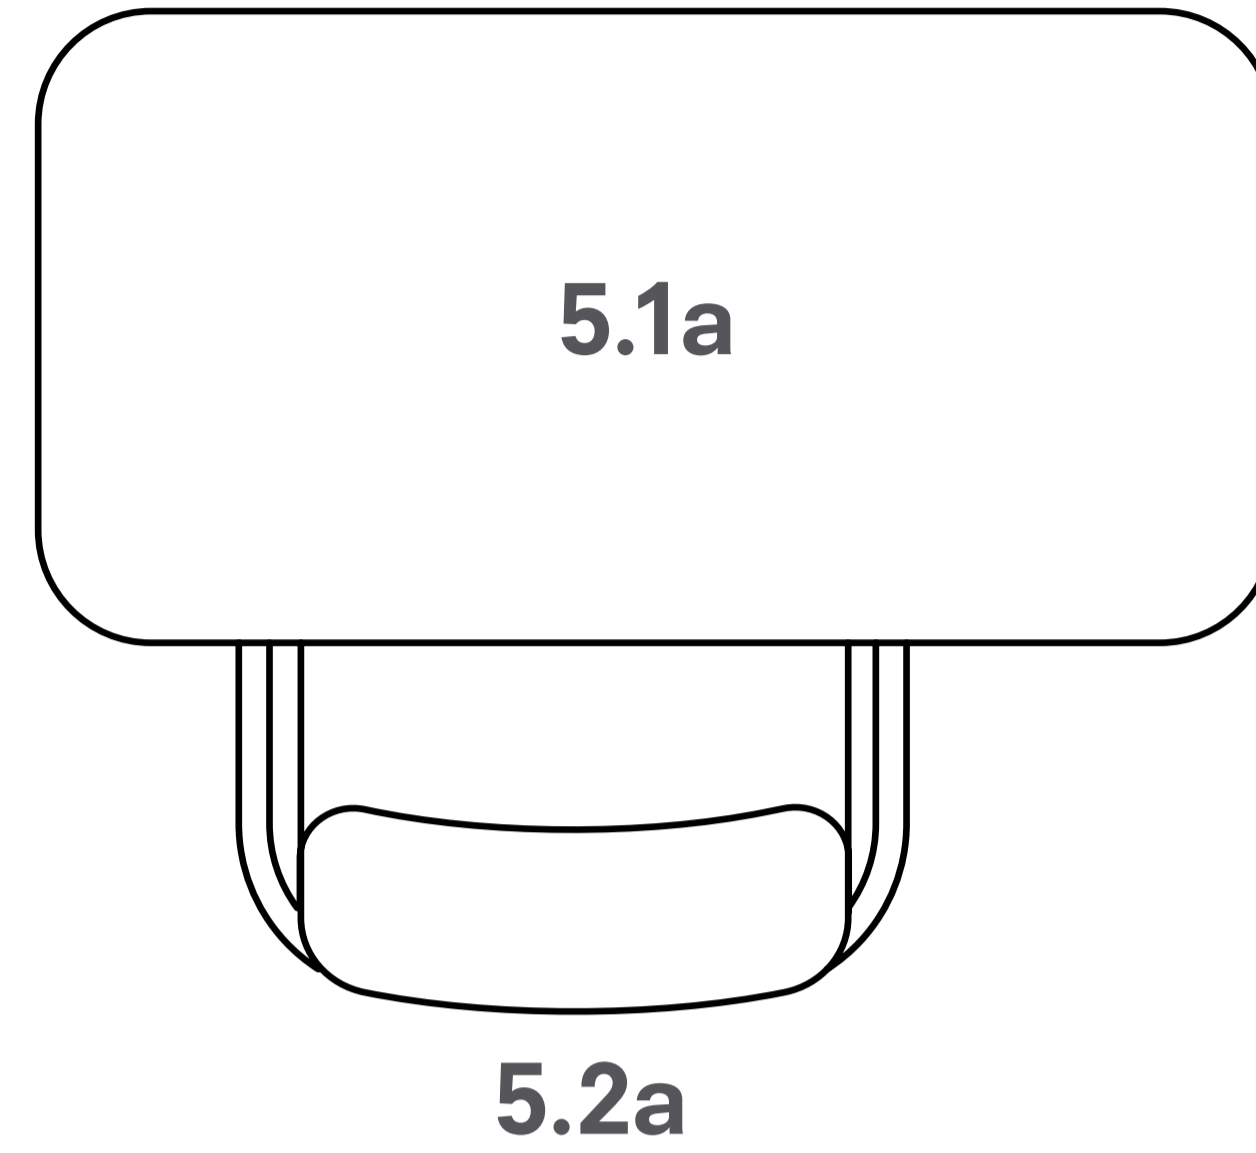

5.1a Note Desk, Half Tack Panel + Half Wooden Shelf

Design: OEO Studio // Special Model - HDE42102E-304924

Pricing: Starting $3,350 list – as shown $3,850 list

Wood: Oak

Finish: Custom Sherwin Williams “In the Navy” Paint

5.2a Social Swivel Chair

Design: Space Copenhagen // HSS719-011

Pricing: Starting $2,230 list – as shown $2,430 list

Upholstery: HBF Textiles - Brushed Canvas 950 in Denim 59

Base with Casters: BL Black Powder Coat