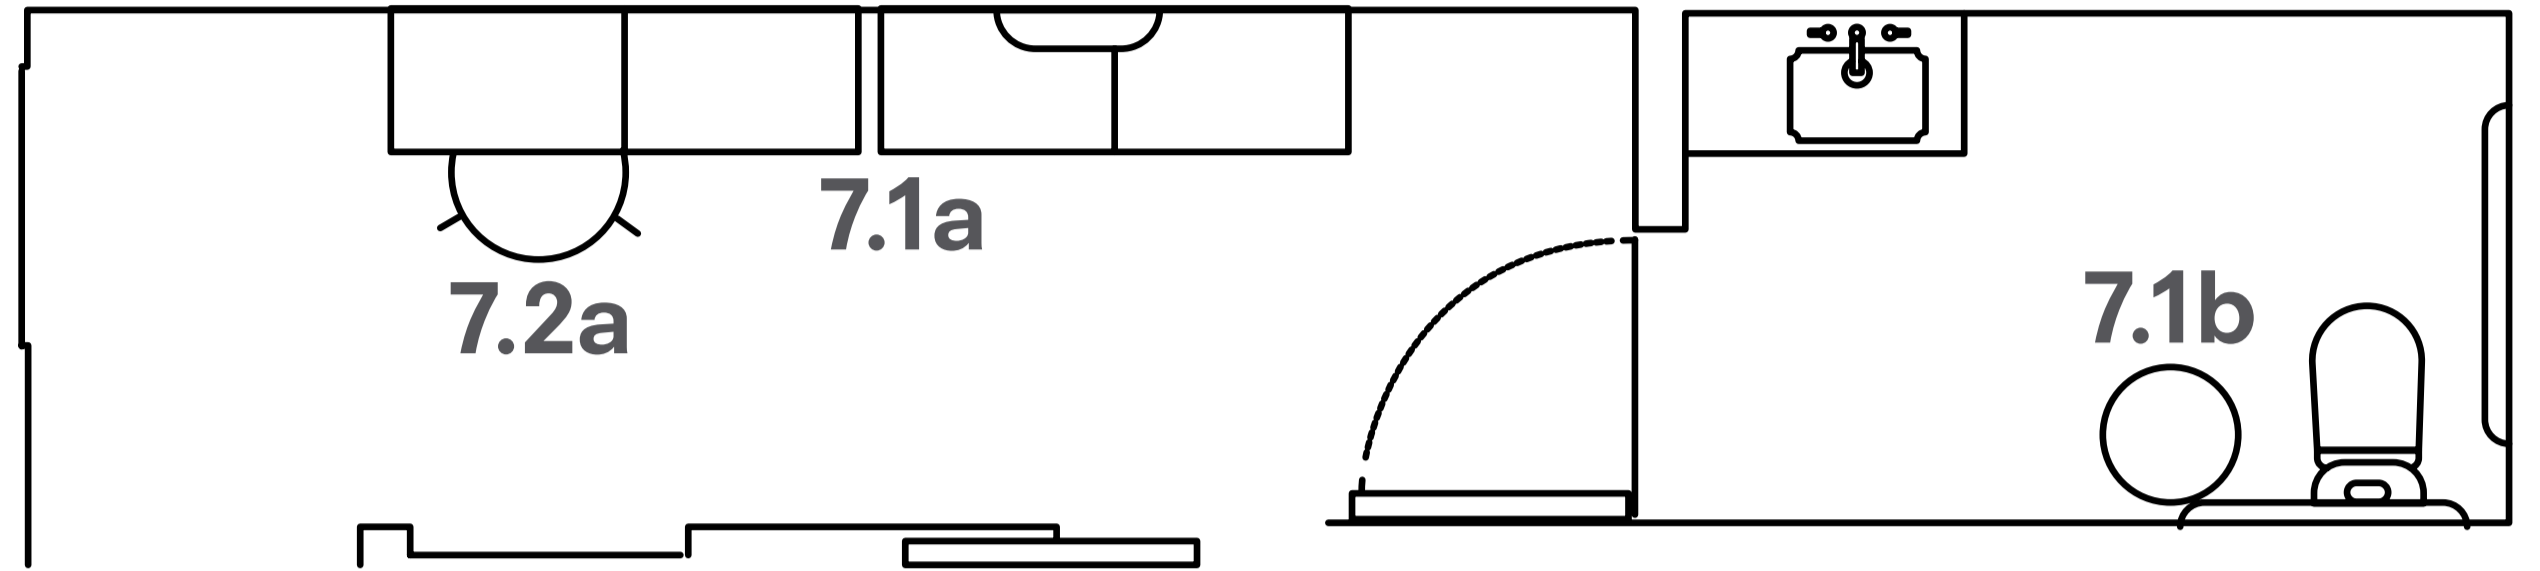

## 6.9 Dialogue Lounge Chair

Design: Gensler // HLG306-011

Pricing: Starting \$4,075 list – as shown \$8,130 list

Upholstery: HBF Textiles - Upper Crust 708

in Deep Space 90

Self-Return Base: BL Black Powder Coat