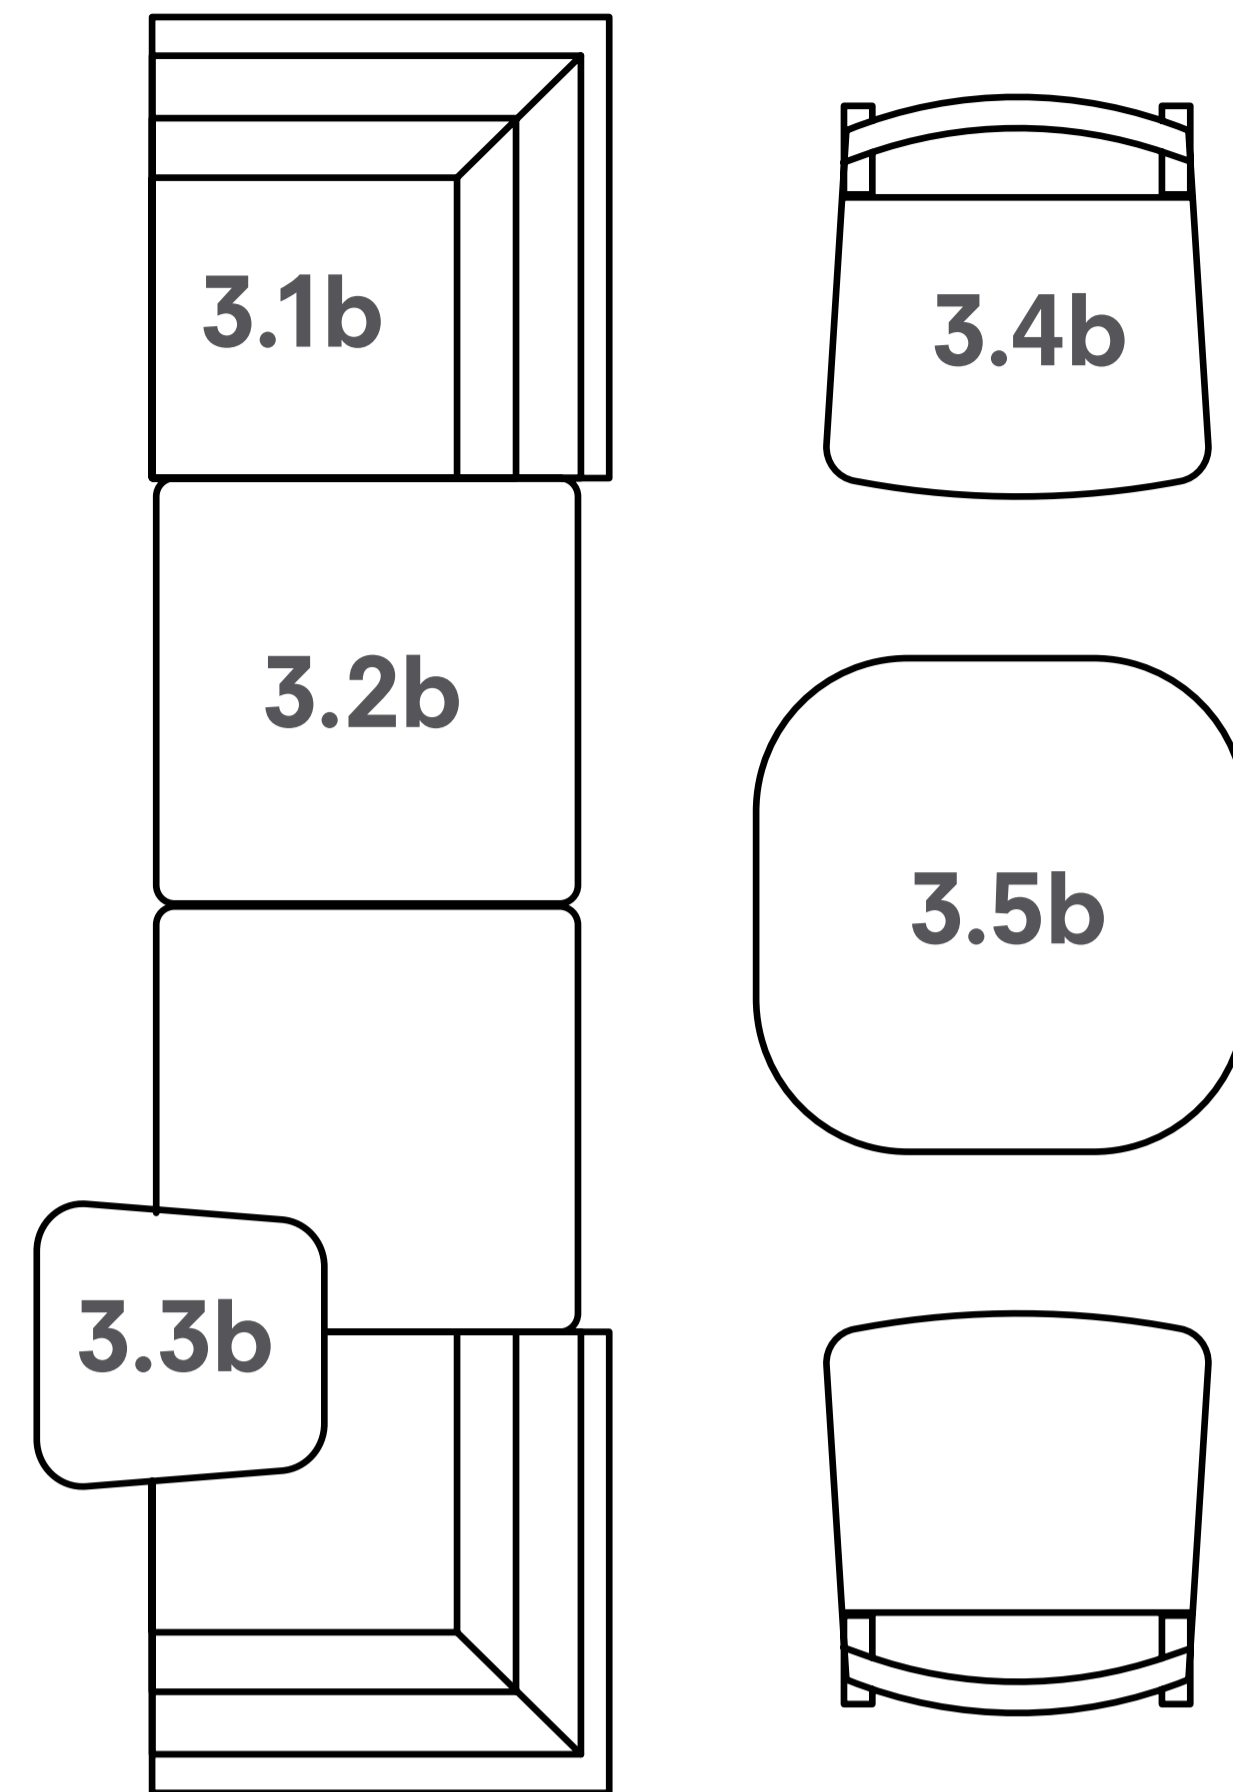

Flexible Space

3.1b Mod Modular Lounge, Corner

Design: Henrik Schulz // HLS018-029

Pricing: Starting $5,105 list – as shown $5,955 list

Upholstery: HBF Textiles - Tattoo Toile 1065 in Henna 36

Legs: P8X Solar Black

3.2b Mod Modular Lounge, Ottoman

Design: Henrik Schulz // HHS022-031

Pricing: Starting $2,420 list – as shown $2,670 list

Upholstery: HBF Textiles - Tattoo Toile 1065 in Henna 36

Legs: P8X Solar Black

3.3b Link Satellite Laptop Table

Design: Space Copenhagen // HTS51801G-262020

Pricing: Starting $1,295 list – as shown $1,295 list

Top: AH937 Bark Ash

Base: BL Black Powder Coat

3.4b Asa Lounge Chair

Design: Todd Bracher // HLL413-011

Pricing: Starting $2,795 list – as shown $3,060 list

Upholstery: HBF Textiles - Crafted Felt 1017 in Ancho Chili 74

Base: BL Black Powder Coat

3.5b Universal Soft Square Table

Design: Todd Bracher // HTB51801Q-1636

Pricing: Starting $2,515 list – as shown $2,540 list

Top: AH993 Sumatra Ash

Base: BL Black Powder Coat