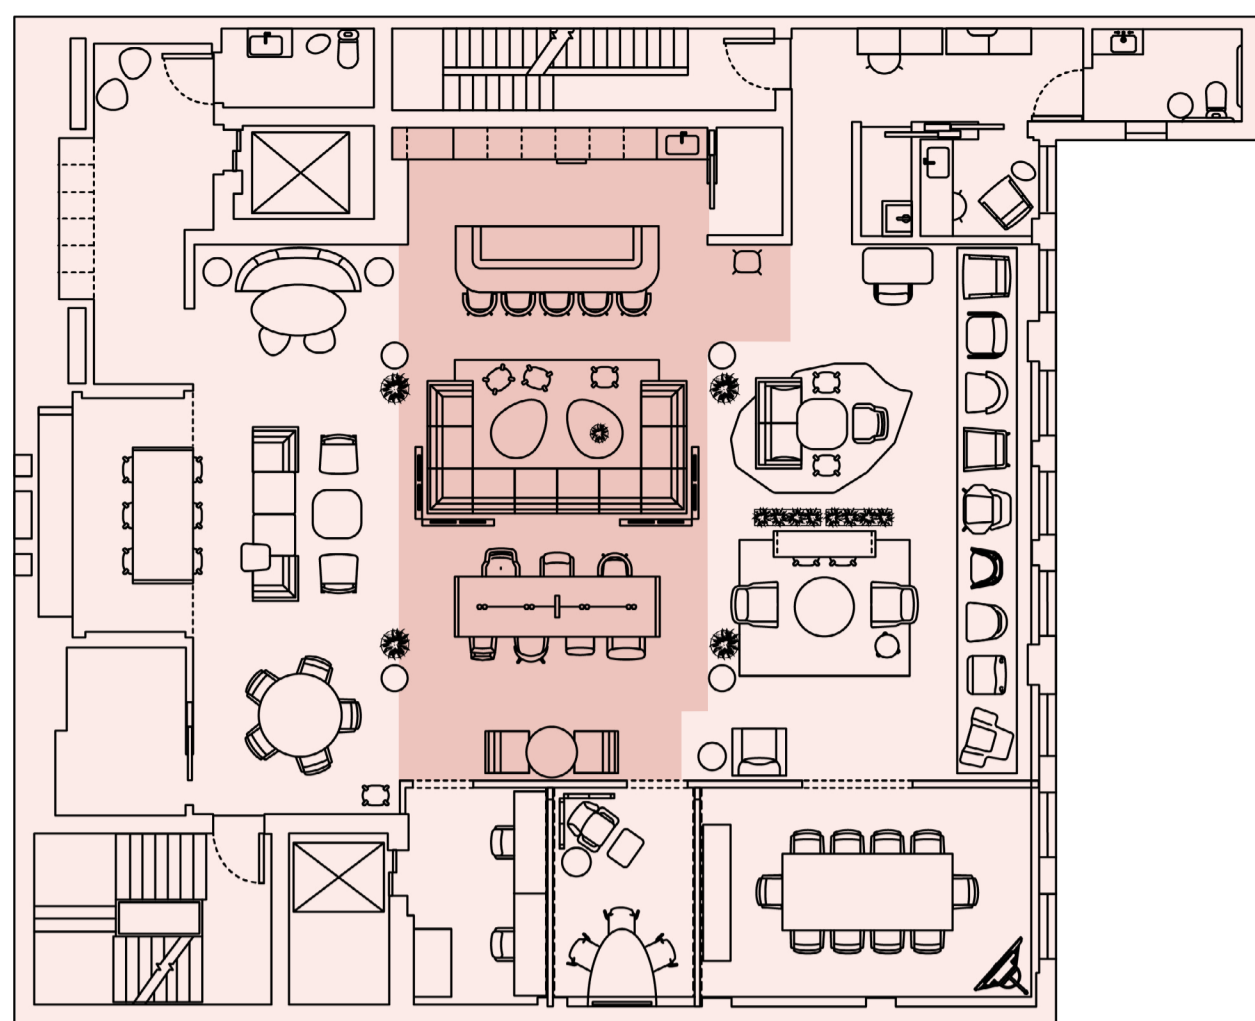

Gathering

4.1b Mod Modular Lounge, Armless

Design: Henrik Schulz // HLS018-101

Pricing: Starting $4,195 list – as shown $4,760 list

Upholstery: HBF Textiles - Matriarch Rose 1064 in Quartz 40

Legs: P8X Solar Black

4.2b Mod Modular Lounge, Corner

Design: Henrik Schulz // HLS018-029

Pricing: Starting $5,105 list – as shown $5,730 list

Upholstery: HBF Textiles - Matriarch Rose 1064 in Quartz 40

Legs: P8X Solar Black

4.3b Jueki Low Stool

Design: Jonathan Rowell // HGR120-011

Pricing: Starting $1,925 list – as show $1,925 list

Wood : AH400 Clear Ash

4.4b Oval Egg Coffee Table

Design: Barbara Barry // HTB10202V-154634

Pricing: Starting $3,630 list – as shown $6,465 list

Finish: SDW1 Solid Surface Designer White

4.5b Kinzie Double Screen

Design: HBF Design Studio // HZA518-017

Pricing: Starting $4,630 list – as shown $6,290 list

Slats: AH993 Sumatra Ash

Frame: BL Black Powder Coat

Rug

Nordic Knots