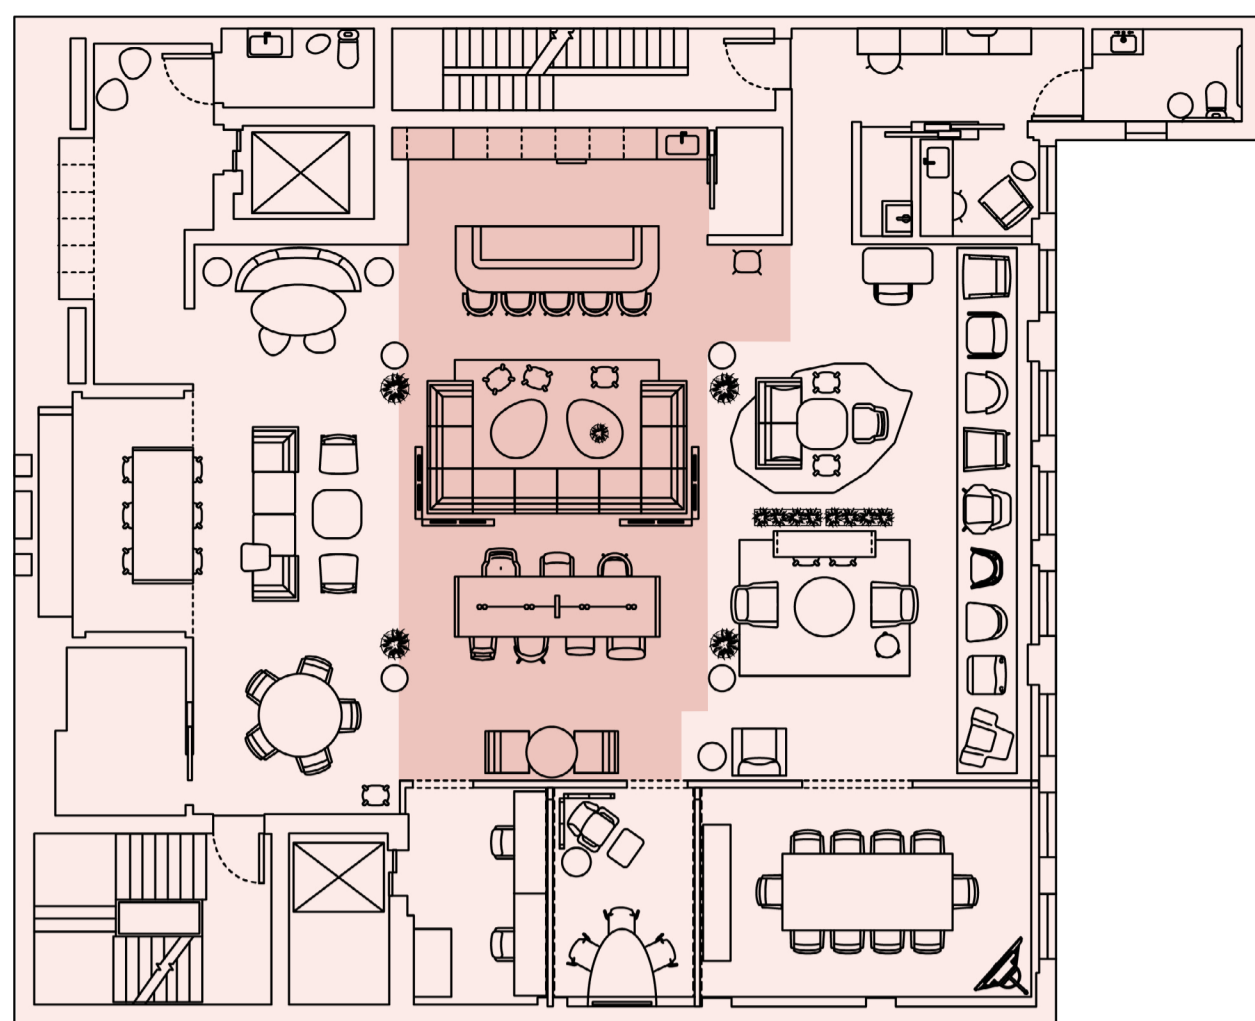

Gathering

New 4.1c Parker Table, 144" x 42"

Design: Travis Clifton // Special Model
Pricing: Available Upon Request
Top: COM, Guava Quartz - Billie Terrazzo
Wood: Field Elm Oak
Lighting: Juniper in Brass

4.2c Ski Guest Chair

Design: Barbara Barry // HGP212-011
Pricing: Starting $2,595 list – as shown $2,935 list
Upholstery: HBF Textiles - Gather 1079 in Mountain Peak 10
Base: BL Black Powder Coat

4.3c Social Guest Chair

Design: Space Copenhagen // HGS719-011
Pricing: Starting $2,075 list – as shown $2,260 list
Upholstery Seat + Back: HBF Textiles - Upbeat 1036 in Transit 67
Upholstery Arm Pad: HBF Textiles - Modern Patina 716 in Copper Penny 30
Frame: BL Black Powder Coat

4.4c Essens Guest Chair

Design: OEO Studio // HGE119-181
Pricing: Starting $2,445 list – as shown $2,825 list
Upholstery: HBF Textiles - Crosstweed 991 in Bruise 78
Wood: NT993 Sumatra Walnut
Self-Return Swivel Base with Standard Glides: BL Black Powder Coat

4.5c Brentwood Guest Chair

Design: Barbara Barry // HGB294-011
Pricing: Starting $2,090 list – as shown $2,555 list
Upholstery: HBF Textiles - Woven Memory 1019 in Lychee 40
Frame: AH993 Sumatra Ash

4.6c Karina Guest Chair

Design: Glyn Peter Machin // HGJ208-011
Pricing: Starting $2,150 list – as shown $2,260 list
Upholstery: HBF Textiles - Beetle 945 in Emerald 67
Frame: AH993 Sumatra Ash

4.7c November Guest Chair

Design: Mario Ruiz // HGN113-101
Pricing: Starting $2,830 list – as shown $3,030 list
Upholstery: HBF Textiles - Belgian Meadow 824 in Morning Glory 77
Base: AH993 Sumatra Ash

4.8c Carlyle Guest Chair

Design: Kevin Stark // HGT115-081
Pricing: Starting $2,230 list – as shown $2,465 list
Upholstery: HBF Textiles - Woven Memory 1019 in Rosehip 46
Frame: AH993 Sumatra Ash