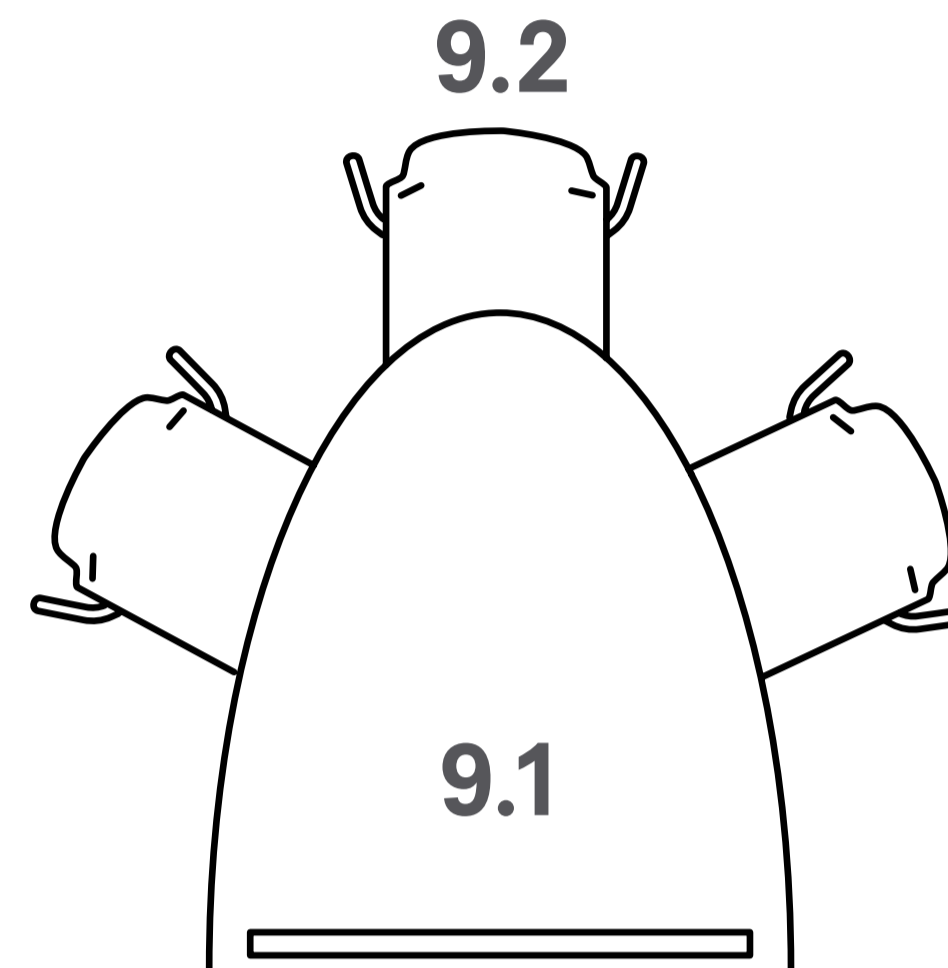

Collaborative Work Space

9.1 Torre Custom D-Shaped Bar Table

Design: HBF Design Studio // Special Model

Pricing: Available Upon Request

Wood: RK993 Sumatra Oak

9.2 Andaz Low Back Barstool

Design: Todd Bracher // HGQ115-321

Pricing: Starting $1,720 list – as shown, $1,955 list

Upholstery: HBF Textiles - Sister Solid 1003 in Shady 89

Channel Stitch Thread: SM Standard Match

Wood: AH993 Sumatra Ash

Base: BL Black Powder Coat

9.3 Conexus Lounge Chair

Design: Michael Vanderbyl // HLV116-011

Pricing: Starting $4,095 list – as shown $6,518 list

Upholstery Outside: HBF Textiles - Free Way 704 in Bison 39

Upholstery Inside: HBF Textiles - Eccentric 966 in Peppercorn 39

Base: BL Black Powder Coat

9.4 Conexus Lounge Ottoman

Design: Michael Vanderbyl // HLV116-031

Pricing: Starting $2,005 list – as shown $3,138 list

Upholstery: HBF Textiles - Eccentric 966 in Peppercorn 39

Wood: AH408 Peppercorn Opaque Ash

Base: BL Black Powder Coat

9.5 Lens Side Table

Design: Barbara Barry // HTL51201R-2218

Pricing: Starting $2,715 list – as shown $3,365 list

Top Shelf: GLB1 Black Back Painted Glass

Bottom Shelf: Black Opaque Maple - Special

Metal: Stainless Steel

9.6 Kinzie Double Screen

Design: HBF Design Studio // HZA518-047

Pricing: Starting $4,630 list – as shown $4,630 list

Slats: NT993 Sumatra Walnut

Frame: BL Black Powder Coat

9.7 Beyond Walls

Design: Allsteel

Pricing: Available Upon Request

Upholstered Walls: HBF Textiles - Upbeat 1036 in Cobblestone 20

Finish: P8X Solar Black