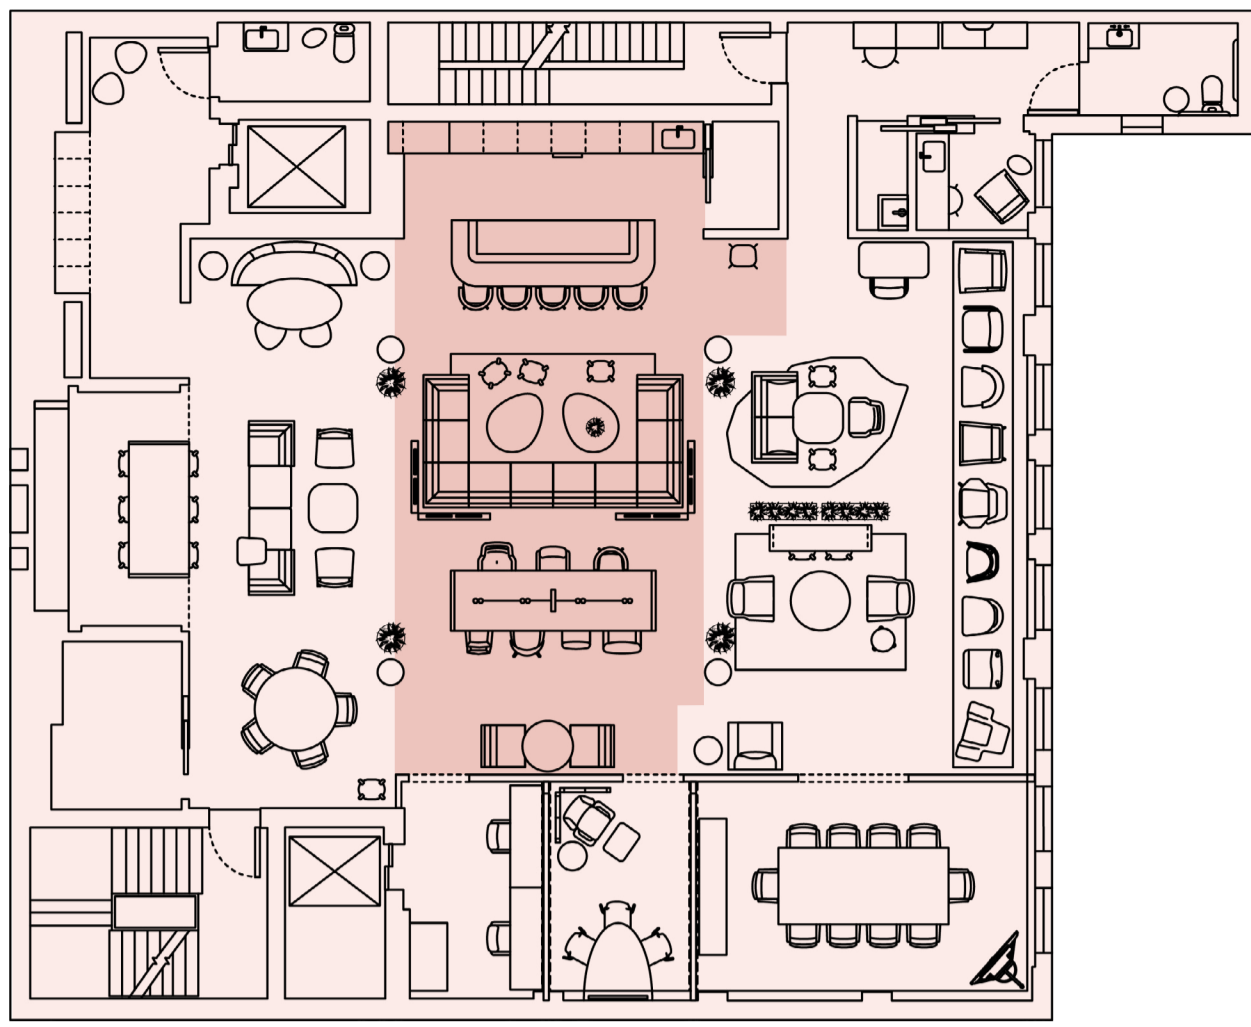

Gathering

4.1d Mod Modular Lounge, Armless

Design: Henrik Schulz // HLS018-101

Pricing: Starting $4,195 list – as shown $4,645 list

Upholstery: HBF Textiles - Honest 965 in Burgundy 75

Legs: P8X Solar Black

4.2d Meki Continental Table

Design: Todd Bracher // HCB01801R-2636

Pricing: Starting $3,480 list – as shown $4,430 list

Top: GLB1 Black Back Painted Glass

Column: NT993 Sumatra Walnut

Collar + Base: BL Black Powder Coat