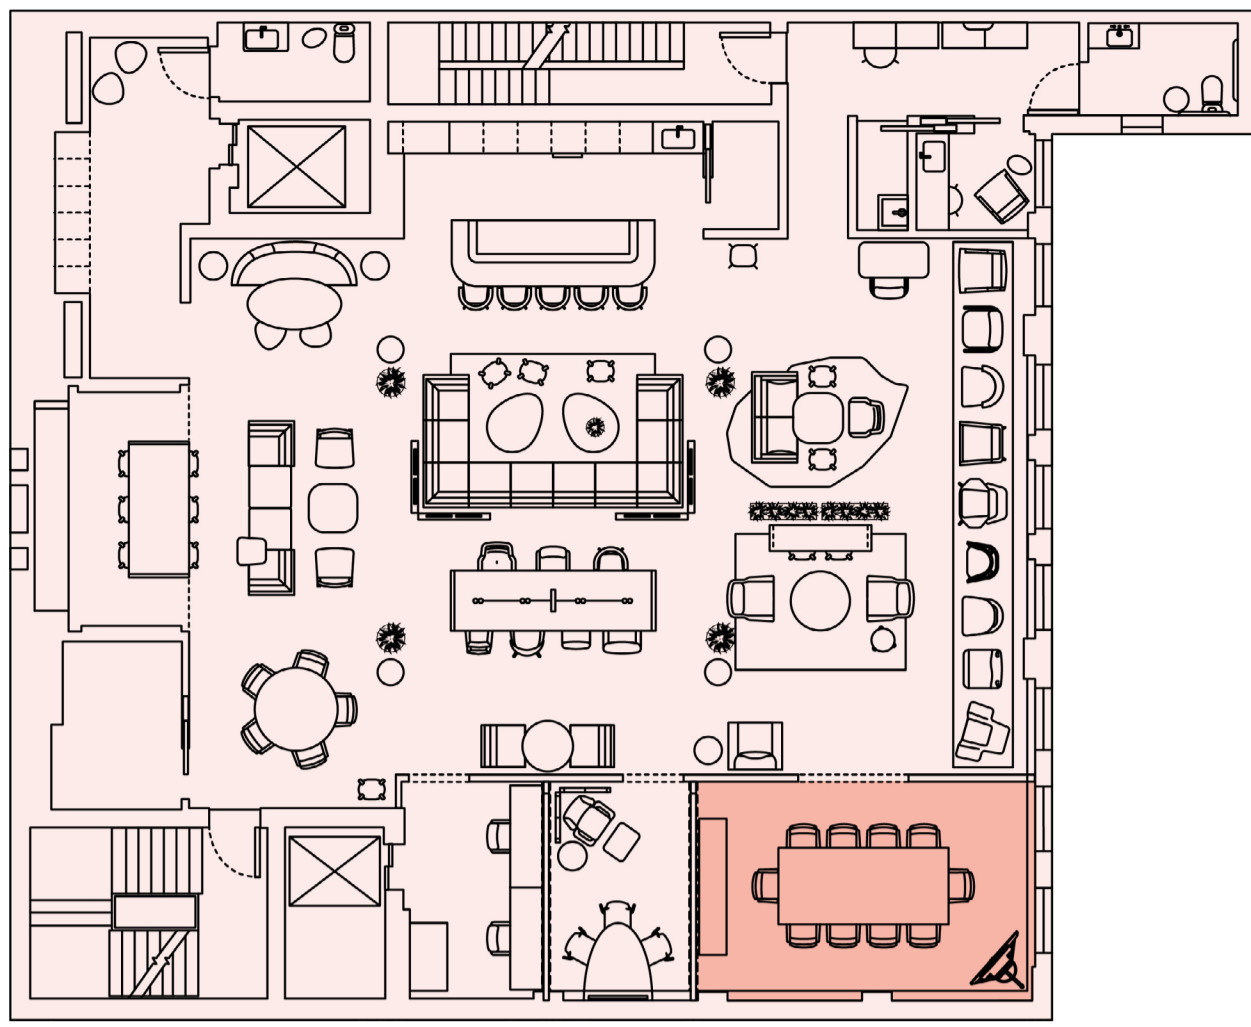

Conference Room

8.1 Linea Conference Table, 120" x 54"

Design: Mario Ruiz // Special Model
Pricing: Available Upon Request
Top: Black Goldstone Corian Quartz
Base: Natural Walnut

8.2 Linea Credenza, 96" x 35" x 18"

Design: Mario Ruiz // Special Model
Pricing: Available Upon Request
Finish: Natural Walnut
Pulls: Custom Leather

8.3 Cadre, Mid-Back, Wraparound Arm

Design: Kevin Stark // HST222-071
Pricing: Starting $3,080 list – as shown $4,590 list
Upholstery: HBF Textiles - Vivace II 709 in Marrone 35
Arm Cap Upholstery: HBF Textiles - Vivace II 709 in Marrone 35
Knee Tilt Base with Casters: BL Black Powder Coat

8.4 Beyond Walls

Design: Allsteel
Pricing: Available Upon Request
Upholstered Walls: HBF Textiles - Beetle 945 in Emerald 67
Finish: P8X Solar Black