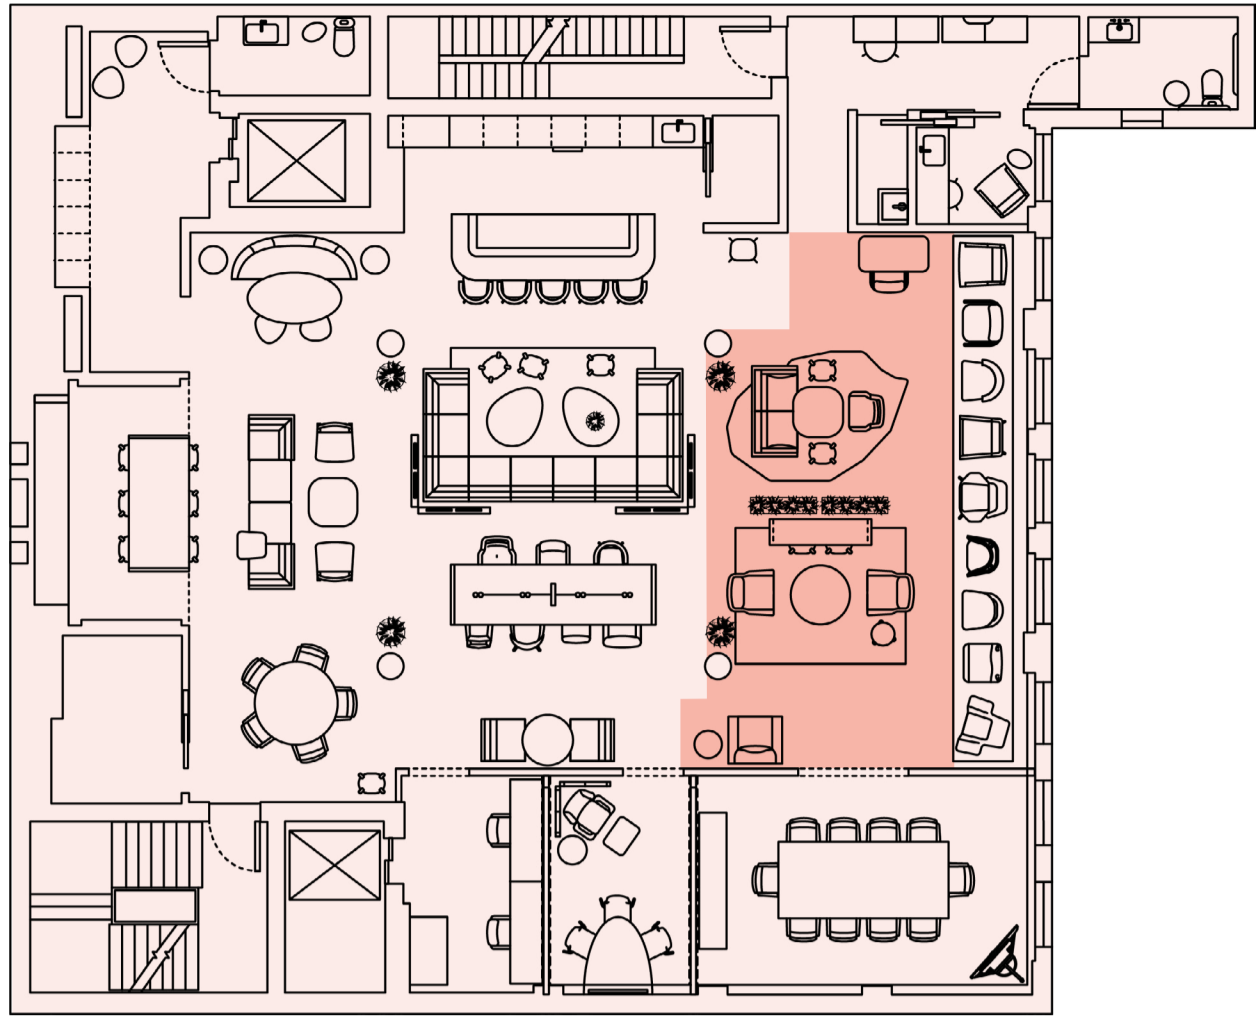

## 4.2d Meki Continental Table

Design: Todd Bracher // HCB01801R-2636

Pricing: Starting \$3,480 list – as shown \$4,430 list

Top: GLB1 Black Back Painted Glass

Column: NT993 Sumatra Walnut

Collar + Base: BL Black Powder Coat