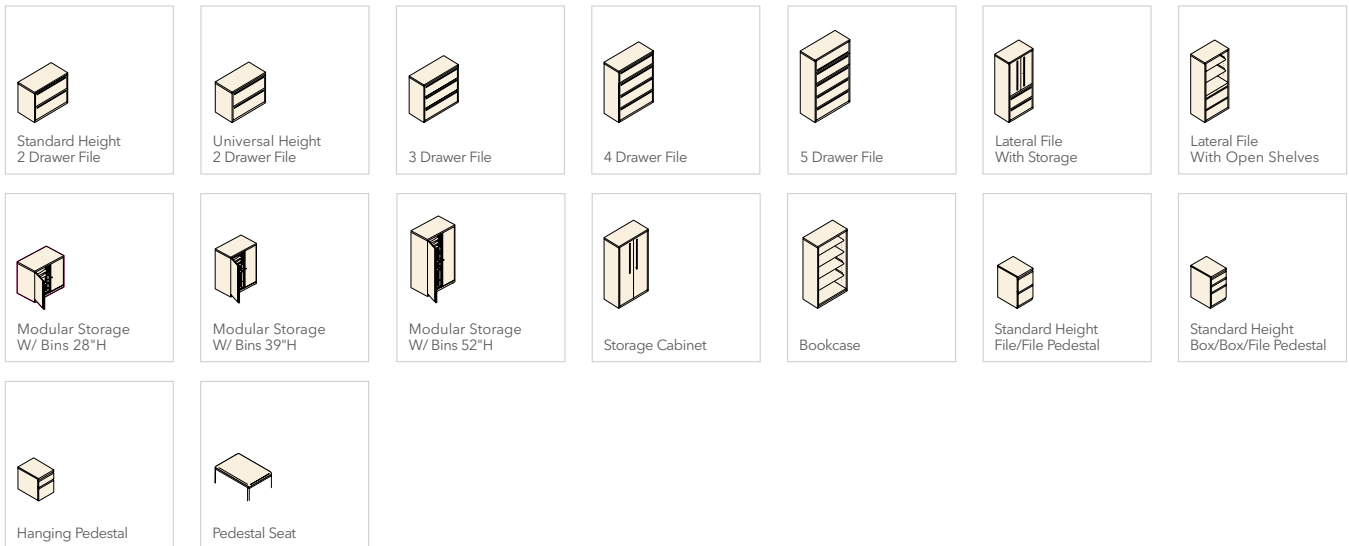

Lateral Files, Storage Cabinets, and Bookcases