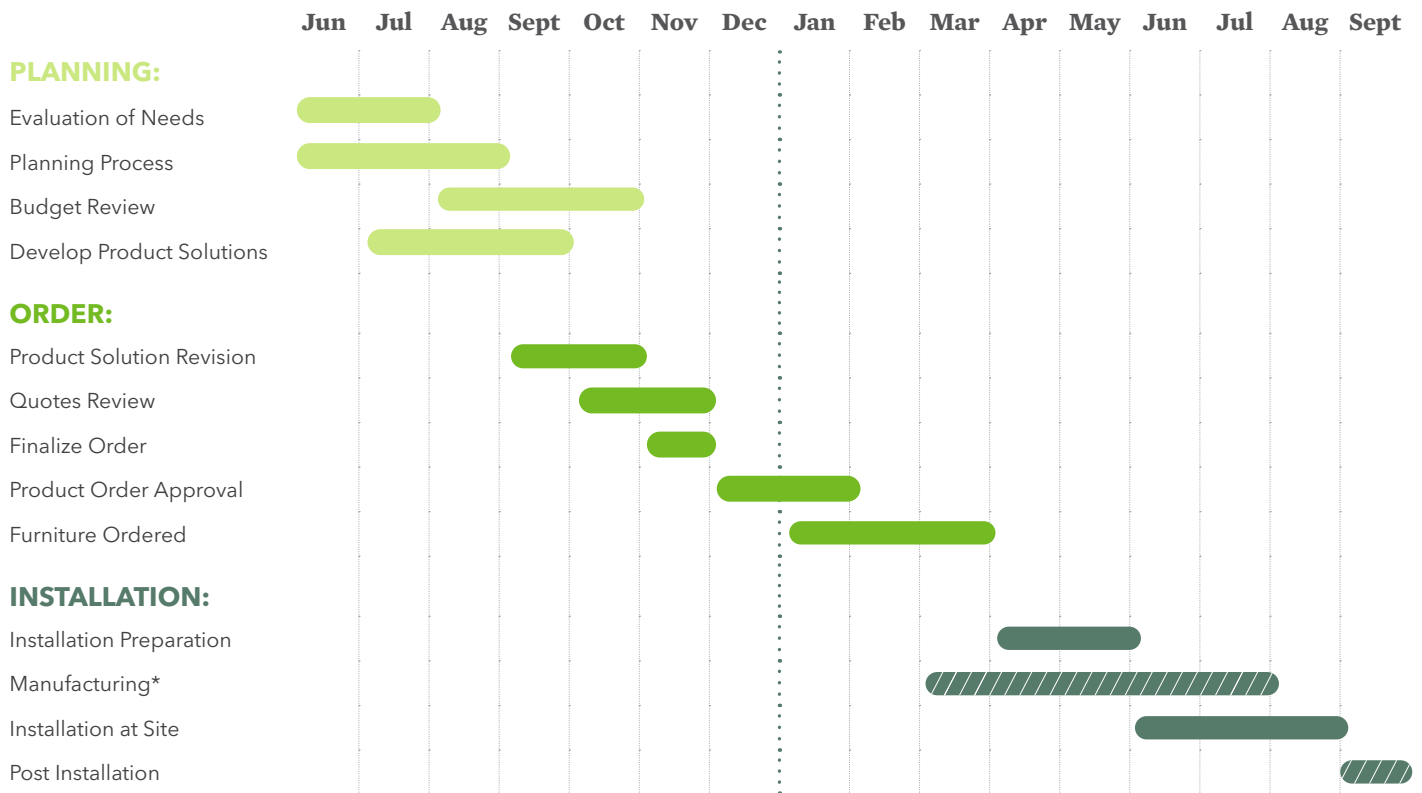

EDUCATION BUYING TIMELINE

Manage Your Time Efficiently with this Planning Timeline

See Page 2

PRODUCT CONFIGURATOR

See Your Designs Come to Life with this Visualization Tool

SIZING GUIDE

Find the Right Chair & Desk Heights for Your Students

See Page 5

PRODUCT CARE GUIDE

Learn How to Keep Your Furniture in Top Shape

WARRANTY INFO

HON Full Lifetime Warranty

PLAN FOR SUCCESS

Education Furniture Buying Timeline

Whether you want a complete overhaul or just a few adjustments, designing an inclusive, multifunctional classroom can be a big project. HON can help! With this handy Planning Timeline resource, you can manage your time efficiently and have everything in place before class is in session.

Planning - 9-12 Months Out

Team huddle! Gather your group to brainstorm about current classroom furniture challenges, needs, wants, and district goals to determine what products will best suit an ideal learning space for students and teachers.