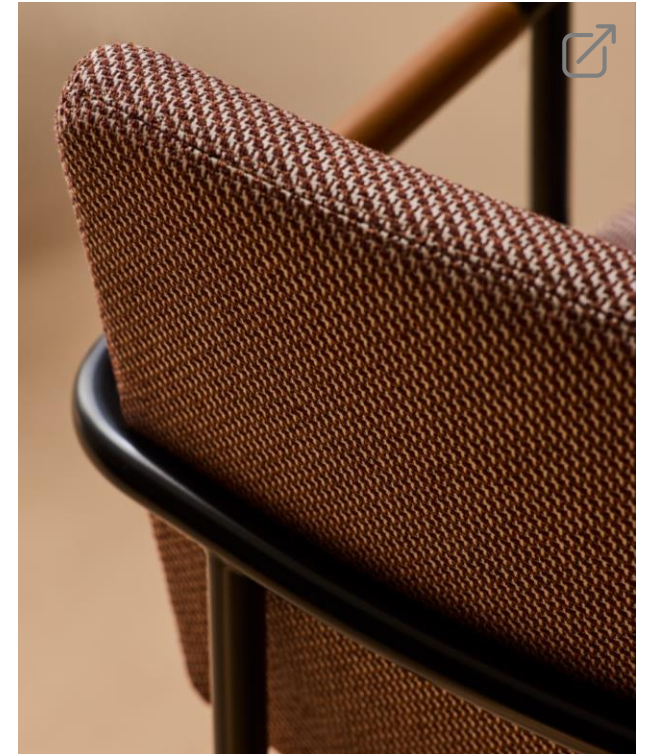

Bleach Cleanable	SCS	Third Party Certified SCS Indoor Advantage™ Gold		Third Party Certified BIFMA 7.4.4 - Targeted Chemical Elimination (PFAS, FR, PVC, and Antimicrobial Free)
REACH	REACH™ Compliant	OKEO	OKEO-TEX® 100 Certified	RED	Meets LBC Red List Free