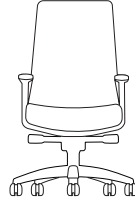

DOVE HIGH BACK Leather

HSV210-031

OH 41   AH 25½
OW 24½   WBA 19
OD 26½   DED 7
SH 17¾   DEW 24¼
SD 20   R 17¼-22½