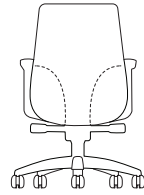

DOVE MID BACK Upholstery, Coated Fabric

HSV210-021

OH 37   AH 25½
OW 24½   WBA 19
OD 26½   DED 7
SH 17¾-21   DEW 24¼
SD 20   R 17¼-22½