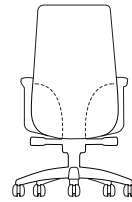

DOVE HIGH BACK Upholstery, Coated Fabric

HSV210-041

OH 41   AH 25½
OW 24½   WBA 19
OD 26½   DED 7
SH 17¾   DEW 24¼
SD 20   R 17¼-22½

BASE:
Polished Aluminum

ARMS:
Polished Aluminum with Adjustable
Urethane Arm Cap

Polished Aluminum with Urethane
Arm Cap

Polished Aluminum with Upholstered
Arm Cap