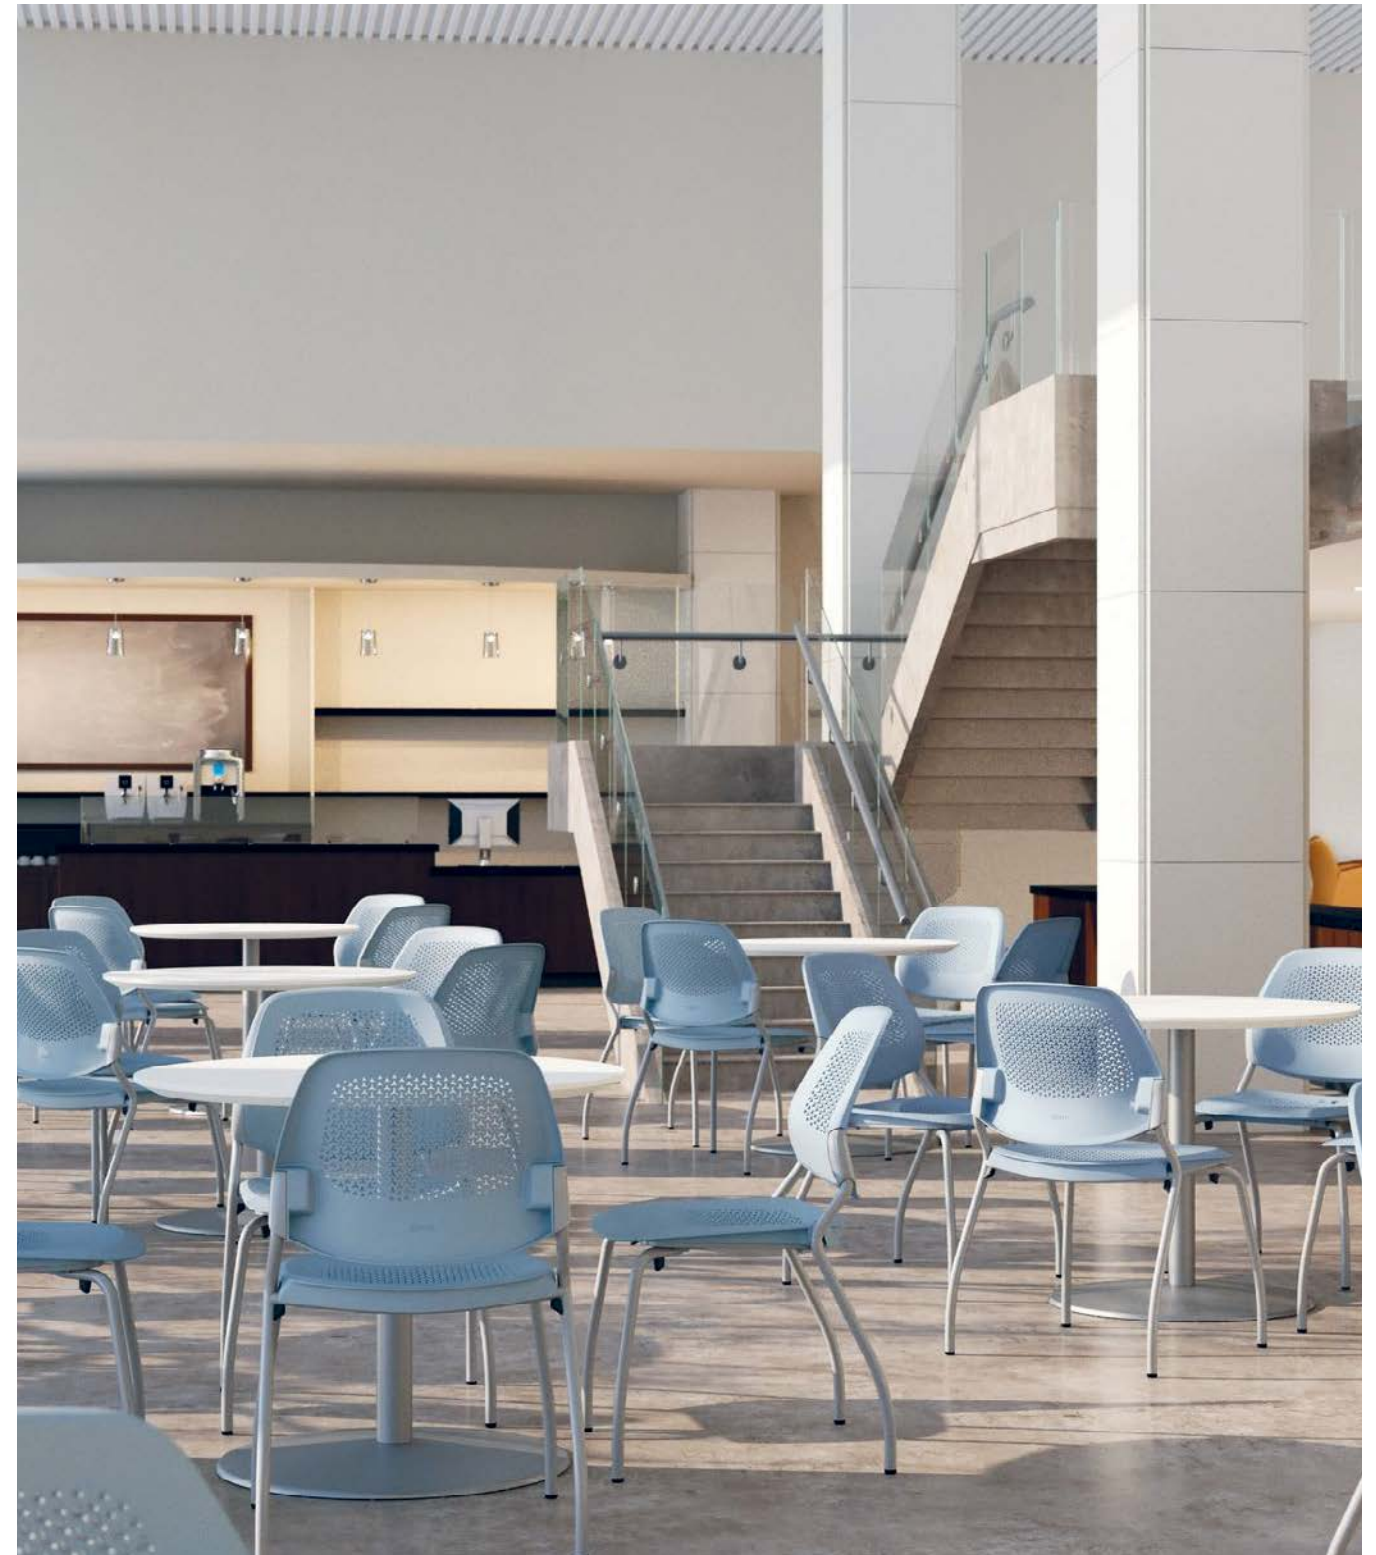

TriFit™ technology provides support and continuous airflow to keep the body comfortable.

Optional flip-and-fold tablet arm offers a functional workspace.

Multi-purpose chairs can be stacked up to five high and stored when not in use.

Add arms and seat or back cushions for design versatility and comfort.

Cover Multi-Purpose Chair: Black Polymer Shell, Spin Seating Raven Upholstery, Charblack Frame **p. 2** Multi-Purpose Chairs and Stool: Summit Polymer Shell, Silver Frame **Task Chair and Stool:** Summit Polymer Shell, Charblack Base **p. 3** Multi-Purpose Chairs: Surf Polymer Shell, Silver Frame Structure **Tables:** Designer White Laminate Top, Silver Texture Base