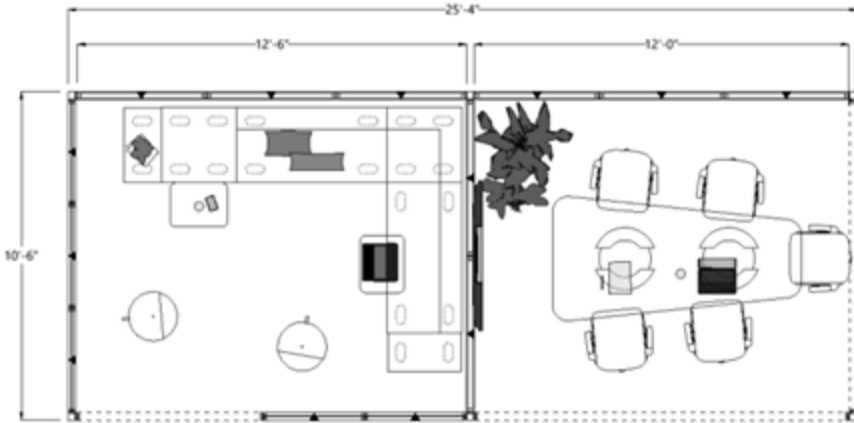

APP-317

Overall Footprint 25'-4" x 10'-6"

Product Line Beyond
Clarity
Recharge

Structure
Two-Thirds
Zilenzio Dezibel

[View APP-317](#) →

DISCLAIMER:
DRAWING AND SPECIFICATIONS NOT FOR ORDER ENTRY. IDEA STARTERS TO BE USED FOR BUDGETARY AND INSPIRATIONAL PURPOSES ONLY. PLEASE CONTACT A SALES REPRESENTATIVE OR AUTHORIZED DEALER FOR PRICING.