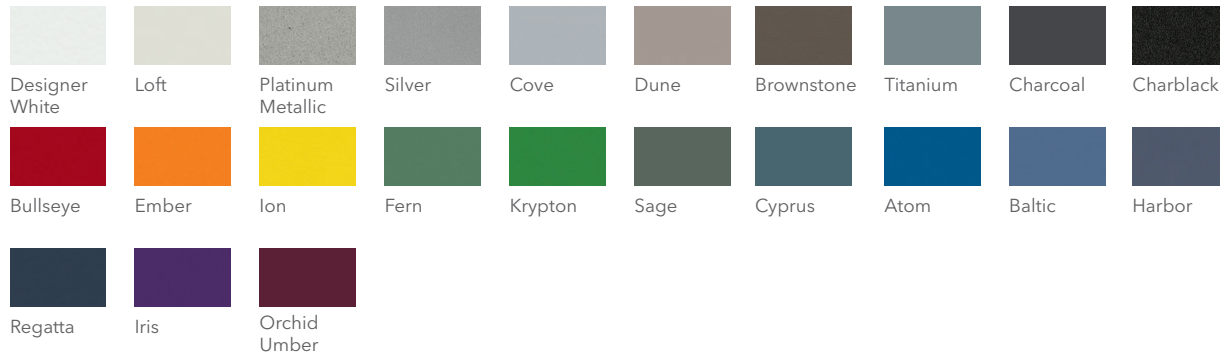

Shell Colors

Paints

Mesh

See HON Pricer for complete product information.

For more information, visit hon.com/motivate