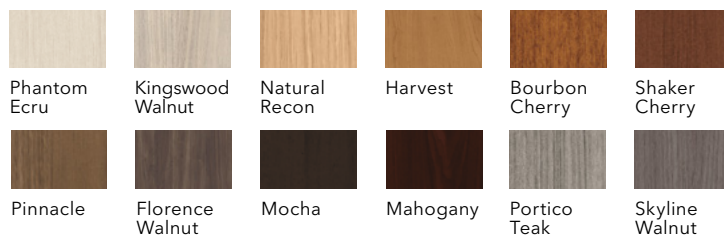

SHELLS

METAL FRAME PAINTS

*Available on 4-Star Base only.

WOOD LEGS

5-STAR BASE