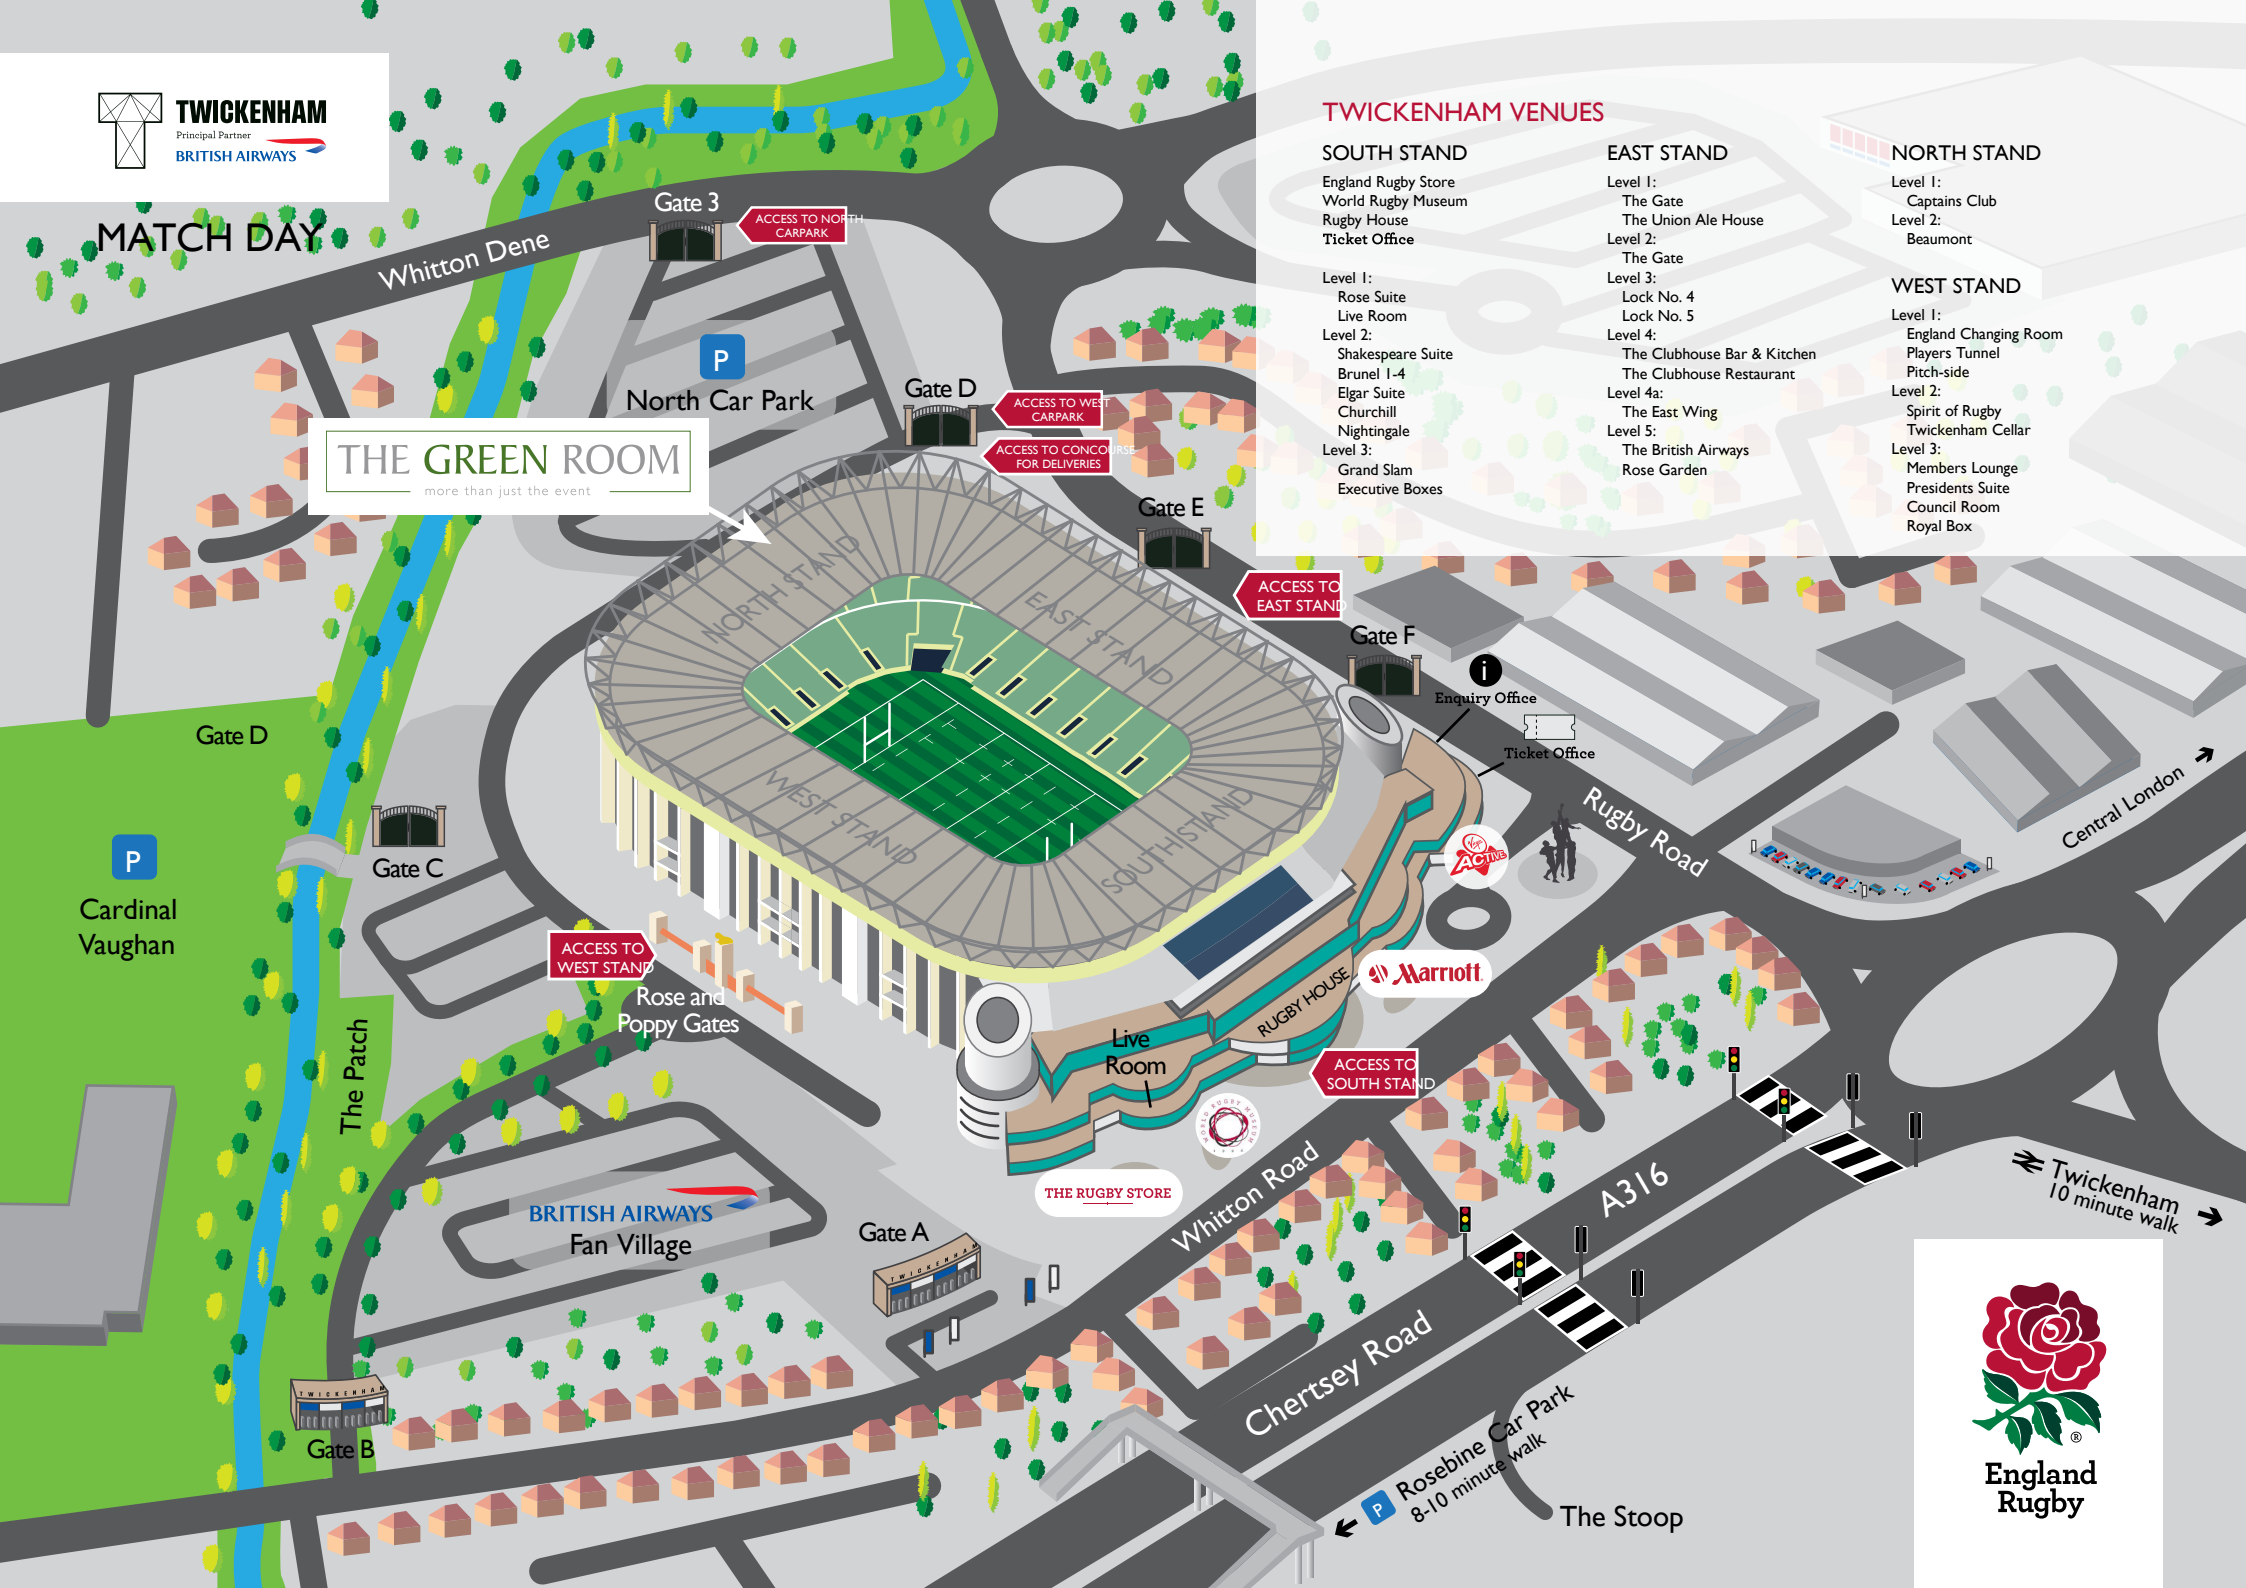

MATCH DAY

THE GREEN ROOM
more than just the event

TWICKENHAM VENUES

SOUTH STAND

England Rugby Store
World Rugby Museum
Rugby House
Ticket Office

Level 1:
Rose Suite
Live Room

Level 2:
Shakespeare Suite
Brunel 1-4
Elgar Suite
Churchill
Nightingale

Level 3:
Grand Slam
Executive Boxes

EAST STAND

Level 1:
The Gate
The Union Ale House

Level 2:
The Gate

Level 3:
Lock No. 4
Lock No. 5

Level 4:
The Clubhouse Bar & Kitchen
The Clubhouse Restaurant

Level 4a:
The East Wing

Level 5:
The British Airways
Rose Garden

NORTH STAND

Level 1:
Captains Club

Level 2:
Beaumont

WEST STAND

Level 1:
England Changing Room
Players Tunnel
Pitch-side

Level 2:
Spirit of Rugby
Twickenham Cellar

Level 3:
Members Lounge
Presidents Suite
Council Room
Royal Box