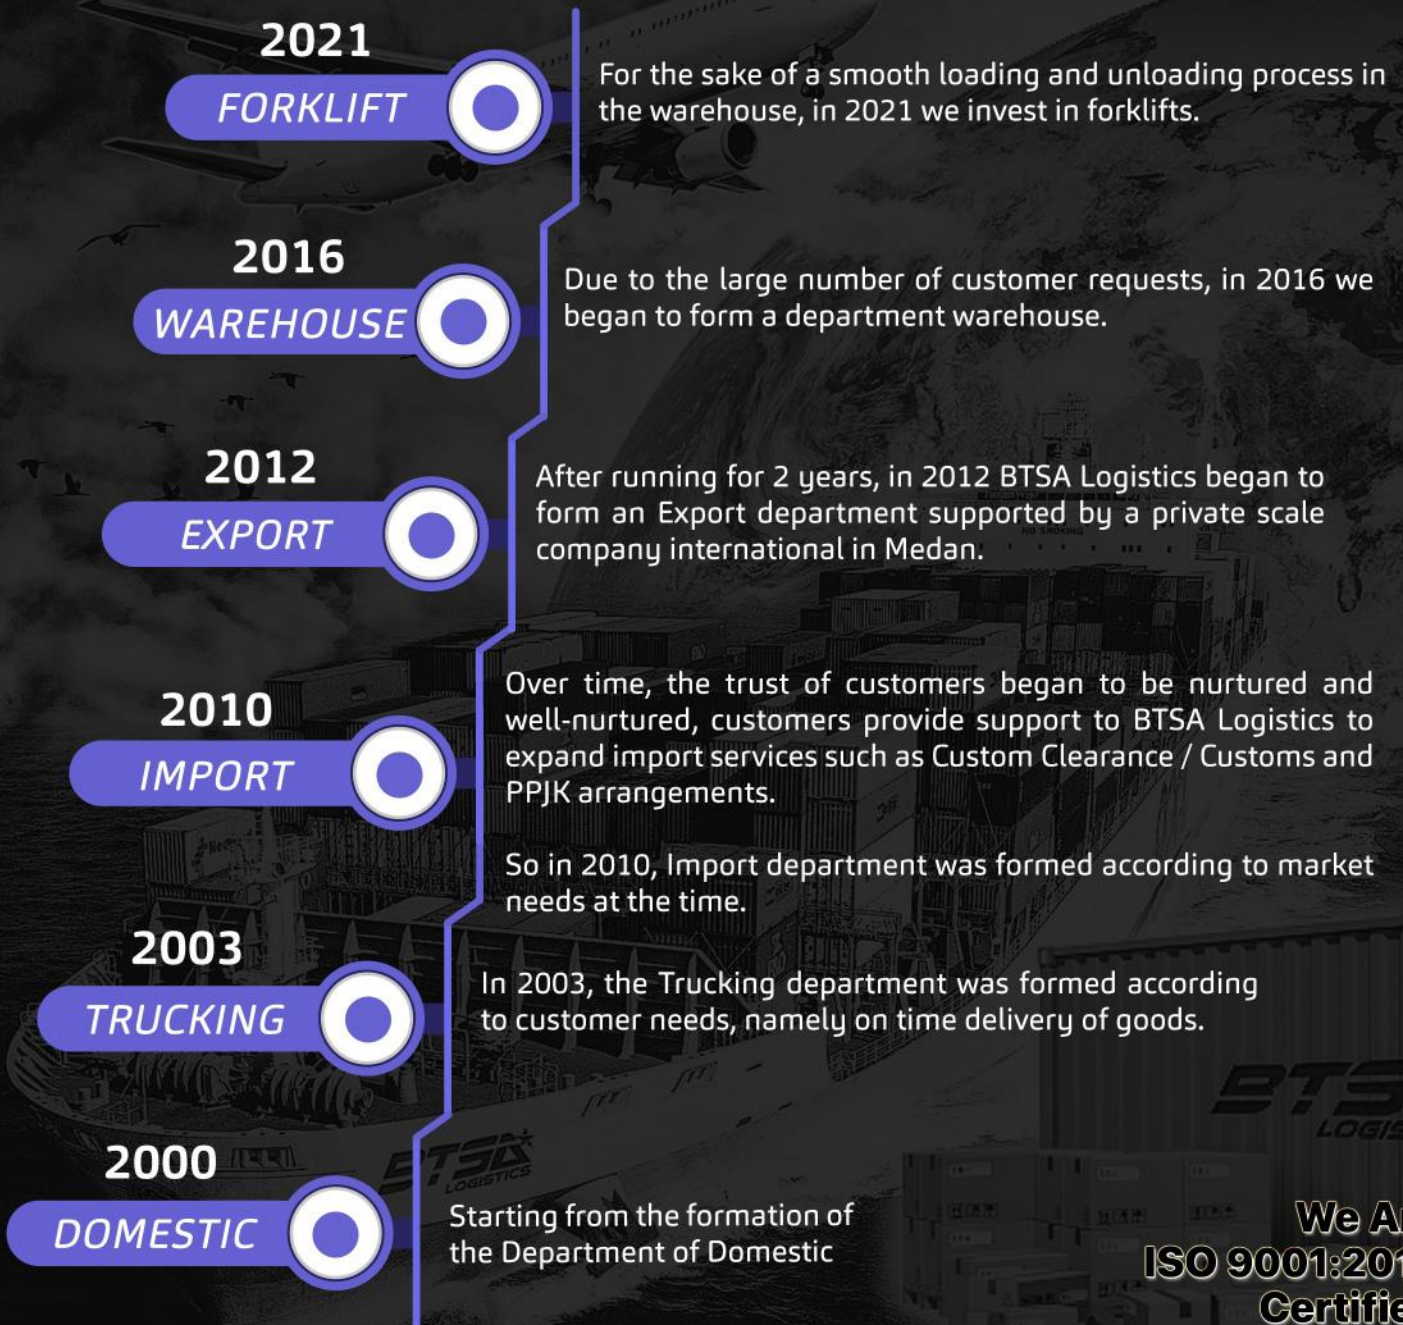

**We Are
ISO 9001:2015
Certified**