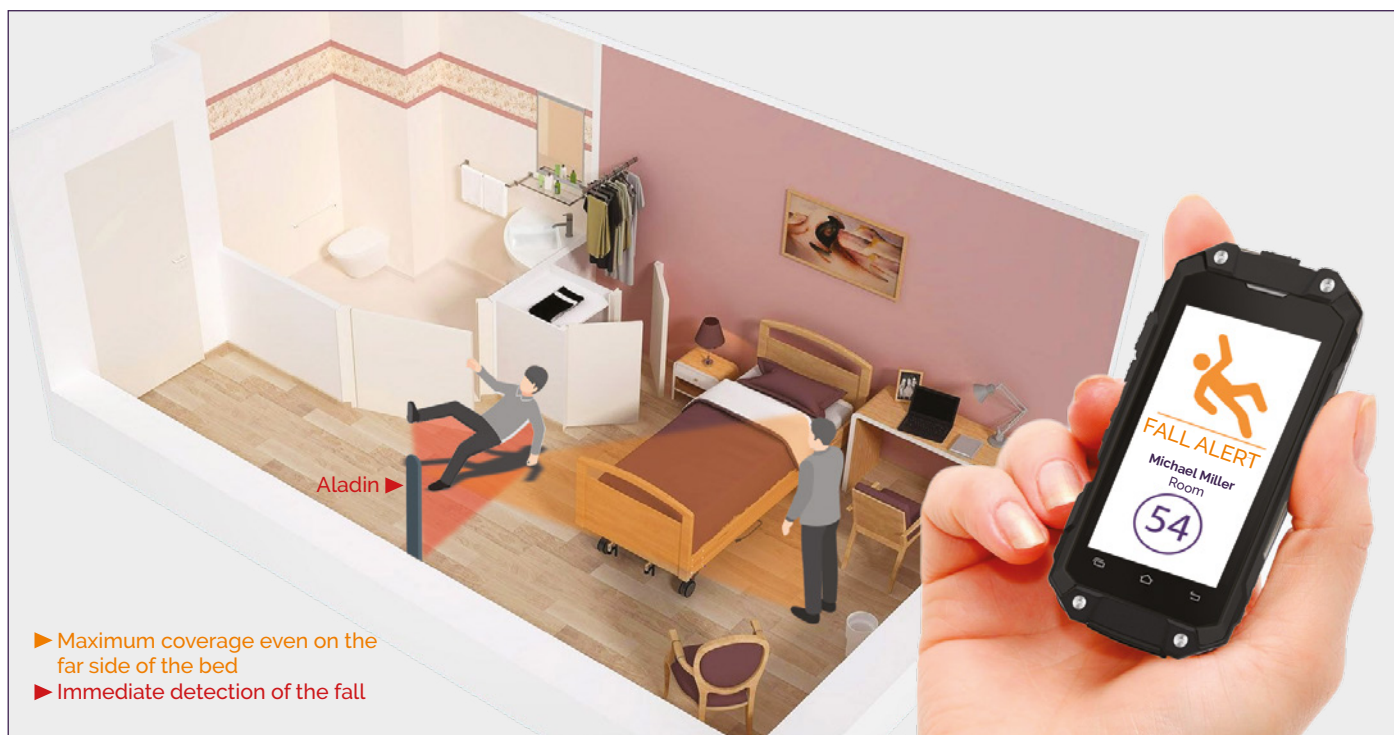

Fall prevention

Aladin®

The magic smart lamp

Smart lighting • Detects falls • Alerts caregivers

Aladin[®], the magic smart lamp

Move with complete security

Aladin detects movement and gradually lights up once your room luminosity is too low. Its lighting is indirect, reducing the loss of balance due to glare, while highlighting potential hazards.

Aladin[®] detects falls and alerts caregivers immediately on their electronic badges

- ▶ Maximum coverage even on the far side of the bed
- ▶ Immediate detection of the fall

*Reduction observed in residential institutions using this technology.

In the event of a fall, caregivers are immediately alerted on the electronic badge provided, for a rapid intervention.

A smart lighting function which reduces falls by up to 76%*.

A temperature sensor also allows Aladin to send alerts in the event of a heatwave. Aladin also

Aladin also analyses unusual patterns in the night-time activity which are often a sign of emerging disorders. Being proactive with residents will help prevent a loss of autonomy.

Aladin is connected to Domalys Online