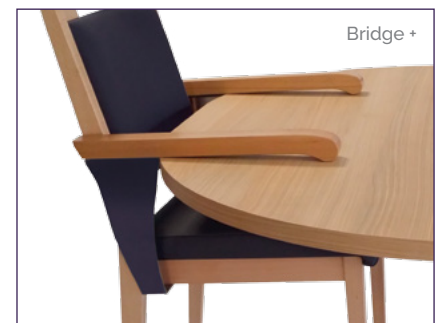

## Ergonomically designed to improve lives

Complys® is an easily-movable bridge chair that can be **stacked** for storage.

With so many colors, coatings and wood finishes, Complys® is a sophisticated and elegant range of chairs and bridges.

The addition of an ergonomic handle on the back provides an easy and safe handling, very useful for moving of residents.

Quality finishes

Ergonomic handle

Can be placed on the table for floor care

**Bridge +**, filled with sliding armrests reduces MSDs and helps support people with decreasing independence:

- The bridge **can be lifted** with one arm and knee (makes cleaning easier)
- Prevents **contact between the seat** and the top of the table
- **Reduces MSDs**
- Can be used like a «trolley» to **move residents**
- Adapts to all body sizes with a **wide seating area**, whose depth can be adjusted
- The **sliding armrests** are also useful when **transferring residents** from a wheelchair to a chair