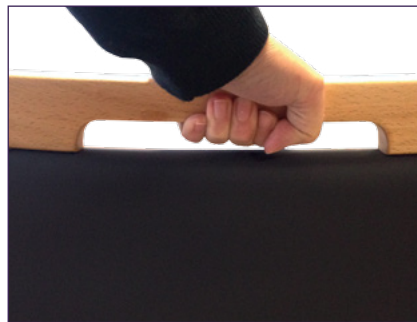

## Ergonomically designed to improve lives

Complys® is an easily-movable bridge chair that can be **stacked** for storage.

With so many colors, coatings and wood finishes, Complys® is a sophisticated and elegant range of chairs and bridges.

The addition of an ergonomic handle on the back provides an easy and safe handling, very useful for moving of residents.

Quality finishes

Ergonomic handle

Can be placed on the table for floor care

**Bridge +**, filled with sliding armrests reduces MSDs and helps support people with decreasing independence:

- The bridge **can be lifted** with one arm and knee (makes cleaning easier)
- Prevents **contact between the seat** and the top of the table
- **Reduces MSDs**
- Can be used like a «trolley» to **move residents**
- Adapts to all body sizes with a **wide seating area**, whose depth can be adjusted
- The **sliding armrests** are also useful when **transferring residents** from a wheelchair to a chair