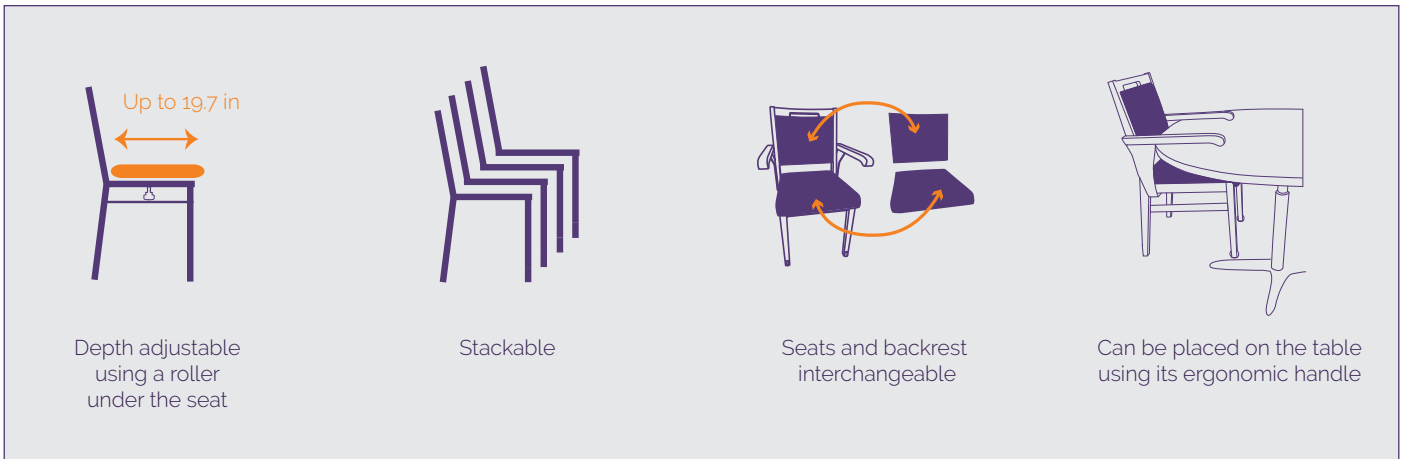

The **coasting** has been tested to withstand extensive handling, friction and **frequent cleaning** (excluding abrasive products or products containing solvents*).

Wood

Finishes

Available shades

Technical features

Chair

Height: 34,84in
Depth: 21,65in
Width: 18,9in
Weight: 16,53lbs

Bridge

Height: 34,84in
Depth: 21,65in
Width: 22,83in
Weight: 19,84lbs

Bridge +

Height: 34,84in
Depth: 21,65in
Width: 22,42in
Weight: 21,60lbs

Ask for the color chart!

* For further information concerning care products, contact your Domalys sales manager.

Find more information about our solutions:

domalys.com