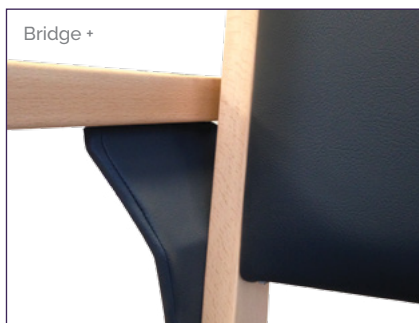

MSDs reduction

Complys®  
*The bridge chair for everyone*

Bridge +

Chair

Bridge

Color shown: Silvertex mole and birch

Easier moving of residents • Makes transfers easier • Quick cleaning

The addition of an ergonomic handle on the back provides an easy and safe handling, very useful for moving of residents.

Quality finishes

Ergonomic handle

Can be placed on the table for floor care

**Bridge +**, filled with sliding armrests reduces MSDs and helps support people with decreasing independence:

- The bridge **can be lifted** with one arm and knee (makes cleaning easier)
- Prevents **contact between the seat** and the top of the table
- **Reduces MSDs**
- Can be used like a «trolley» to **move residents**
- Adapts to all body sizes with a **wide seating area**, whose depth can be adjusted
- The **sliding armrests** are also useful when **transferring residents** from a wheelchair to a chair