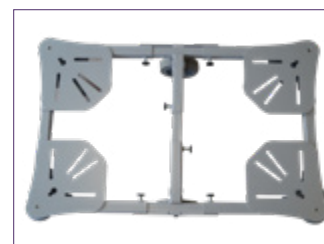

Groom Plus®

For trolleys **62 x 37** in maximum

Technical features

Groom Plus®
Height: 9.6 in
Minimum size: L37 x W24 in
Maximum size: L66 x W38 in
Number of fastening holes: 16
Weight: 73 lbs
Max. weight limit: 1,764 lbs

Adjustable size

Force multiplier

French innovation

3 years guarantee

Find more information about our solutions: [YouTube](https://www.youtube.com) [domalys.com](https://www.domalys.com)