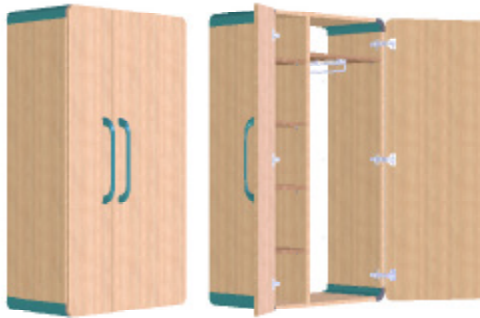

### BEDSIDE TABLE

- 1 slidable tray (fully extendable)
  - 1 slidable drawer with key lock (fully extendable)
  - Rounded corners to prevent injury (choice of colors)
  - Ergonomic handle
  - Mounted on wall, magnetic headboard, or the wall protection
- Dim. : L15,7 in / H11,8 in / P16,5 in

### MAGNETIC HEADBOARD

- Electrical socket locations (4X3 outlets)
  - Mounting interface for bedside table (right/left)
  - Wall-mounted
  - 6 electrical sockets
- Magnetic surface: L 62,99 in / H 55,12 in / P 3,15 in  
With light strip:
- Uplighting (ambient and DomaZen)
  - Downlighting (treatment and reading light)
  - Adjustable ambient and reading lights
  - 6 electrical sockets / 4 power switches
- Dim. of light strip: W 62,99 in / H 7,08 in / D 6,69 in  
Magnetic surface: W 62,99 in / H 48,03 in / D 3,15 in

### WALL PROTECTION

- Rounded corners to prevent injury (choice of colors)
  - Mounting interface for bedside table (right/left)
  - Wall-mounted
  - Up to 4 electrical sockets (optional)
- Dim: L 62,99 in / H 15,75 in / P 3,151 in

### CLOSET

- 1 hinge door (wide angle 170°)
  - 4 shelves (W 14,17 in)
  - Ergonomic handles
  - Wall-mounted
- Dim: L 15,75 in / H 12 in / P 16,53 in