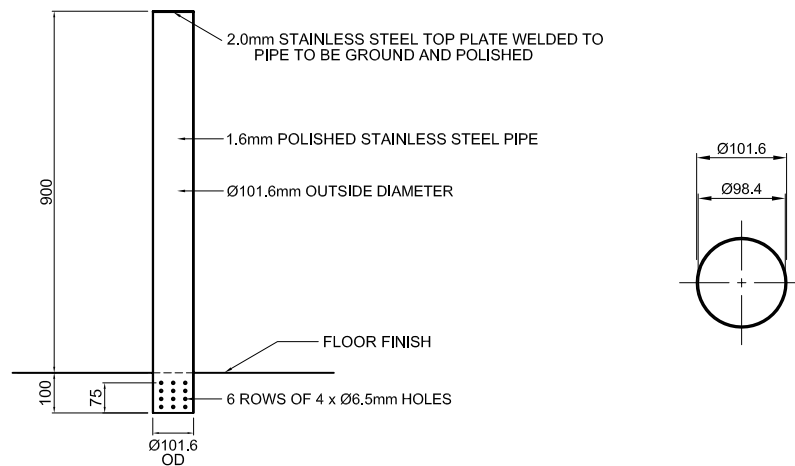

### Product Information:

- Visually pleasing polished stainless steel exterior
- Fixed to the floor via chemical anchor (not supplied)

### General Drawing:

### Specifications:

**SS33.SSB** 1000mm x 100mm Diam.