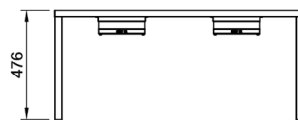

### Technical Data:

Dimensions: W x D x H:	1427 x 602 x 476
Total Connected Load:	0.9kW
Electrical Connection:	240V 1Ø + N + E

Plan View

Front Elevation

End Elevation

All Culinaire products are supplied with a 12 month parts and labour warranty as standard.