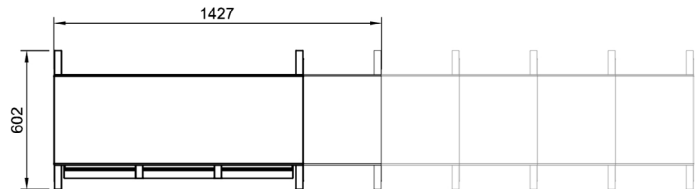

### Product Code:

CH	Culinaire Heated
GA	A Frame Gantry
4	4 Modules

### Technical Data:

Dimensions: W x D x H:	1427 x 602 x 476
Total Connected Load:	0.9kW
Electrical Connection:	240V 1Ø + N + E

Plan View

Front Elevation

End Elevation

All Culinaire products are supplied with a 12 month parts and labour warranty as standard.