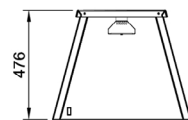

### Technical Data:

Dimensions: W x D x H:	1427 x 602 x 476
Total Connected Load:	0.9kW
Electrical Connection:	240V 1Ø + N + E

Plan View

Front Elevation

End Elevation

All Culinaire products are supplied with a 12 month parts and labour warranty as standard.