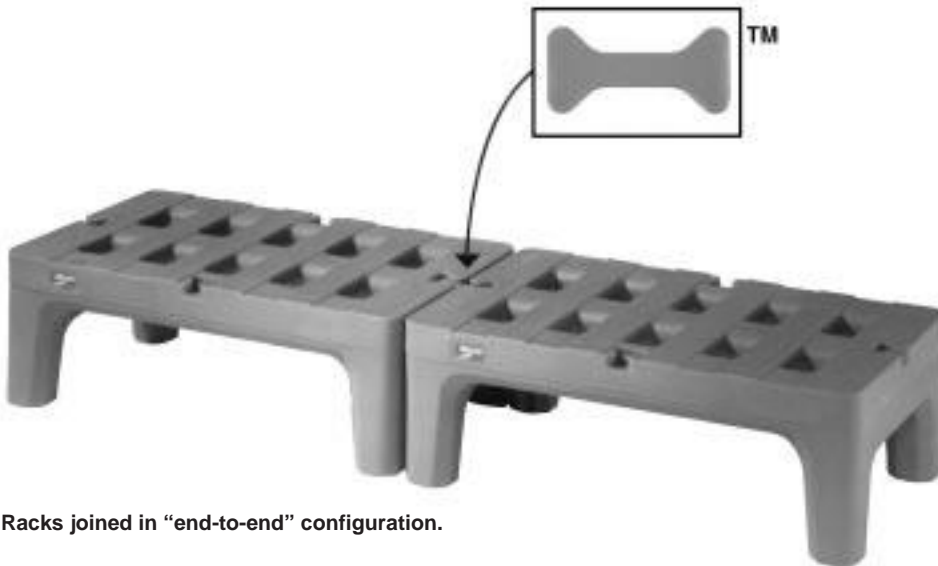

Item# \_\_\_\_\_

Job \_\_\_\_\_

**Metro Bow Tie™ Dunnage Racks**

## METRO BOW TIE™ DUNNAGE RACKS

- **Versatile:** Racks join together easily without tools in “end-to-end” and “back-to-back” configurations with the exclusive bow-tie™ feature.
- **Durable:** Rust and corrosion proof polymer construction.
- **Strong:** Heavy-duty construction gives racks the strength to hold up to 3,000 lbs. per unit.
- **Unique Design:** Racks have front to back slots for easier loading and unloading and superior air flow which promotes longer shelf life.
- **Easy to Clean:** Smooth rotomolded polymer offers snag-free surfaces and promotes easy cleaning.
- **NSF Approved**
- **UPS Shippable**
- **No Assembly required.**

## METRO BOW TIE™ DUNNAGE RACKS

Racks joined in "end-to-end" and "back-to-back" configuration.

### SPECIFICATIONS:

- Rotationally molded grey polyethylene construction.
- Slotted top for air circulation
- Slots run front to back for easy loading and unloading
- All rack edges have generous radius to prevent product snagging or marking
- Weight capacity: 30" and 36" racks - 1,500 lbs.  
48" and 60" racks - 3,000 lbs.
- Each rack provided with separate polymer tie for joining racks in "end-to-end" and "back-to-back" configurations. Rack has a recess centered each side of top surface to accept polymer tie.
- Joining system tie drops in and is removed from top without the use of tools.