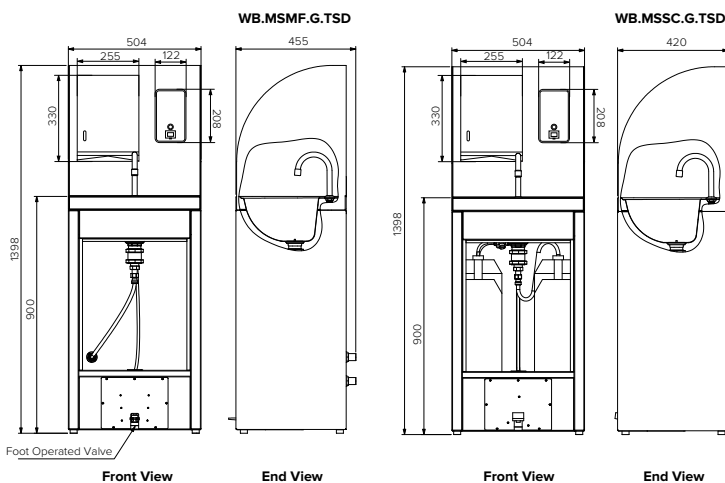

Foot Operated Wash Basin

Model: SPPL.WB.MSxx.G.yyy

- SPPL = Stoddart Plumbing Product
 - WB = Wash Basin
 - MSSC = Freestanding Self Contained
 - MSMF = Freestanding Mains water fed
 - G = Galvanised
 - TSD = Towel & Soap Dispenser
- eg.: for specification and ordering quote
Code: SPPL.WB.MSSC.G.TSD

Features and Benefits:

- Stainless steel hand washing basin with tap and stand included
- Hands free foot operation for hygienic hand washing
- No power connection required
- Self contained (SC) models include two 20 litre on board jerry cans. One for clean water and one for waste water. Water is fed using a foot operated pump
- Mains fed (MF) models include a mains water connection and waste connection for drainage to a suitable drain
- Stands are fabricated from galvanised steel. They are an open base which houses visible plumbing and do not include the rear handle and castors (handle and castors available at an additional cost)
- Optional towel and soap dispensers are available to order at an additional cost, specified at time of order

Plan View

*Mains Fed Model shown with optional accessories

Specifications:

Construction: 1.2mm Galvanized steel body with open shelf foot operation tap for convenient and hygienic hand washing.

| Model No. | L x D x H (mm) |
|--------------------|------------------|
| SPPL.WB.MSSC.G.TSD | 504 x 420 x 1398 |
| SPPL.WB.MSMF.G.TSD | 504 x 455 x 1398 |