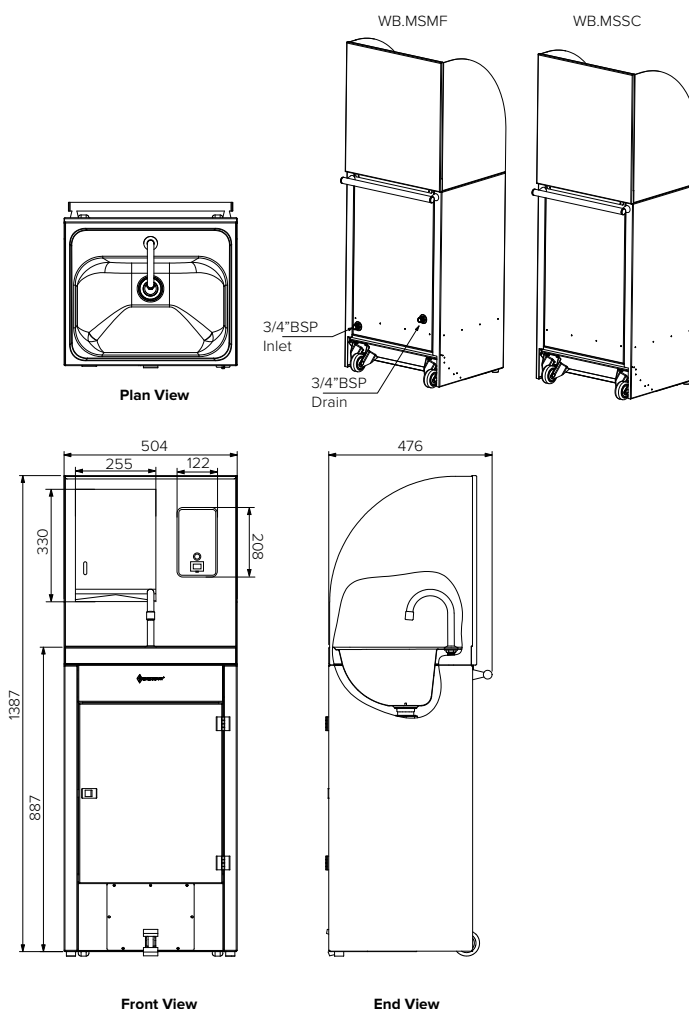

Foot Operated Wash Basin - Mobile

Model: SPPL.WB.MSxx.yyy

SPPL = Stoddart Plumbing Product
 WB = Wash Basin
 MSSC = Mobile Station Self Contained
 MSMF = Mobile Station Mains water fed
 TSD = Towel & Soap Dispenser
 eg.: for specification and ordering quote
 Code: SPPL.WB.MSSC.TSD

Features and Benefits:

- Stainless steel hand washing basin with tap and stand included
- Hands free foot operation for hygienic hand washing
- No power connection required
- Self contained (SC) models include two 20 litre on board jerry cans. One for clean water and one for waste water. Water is fed using a foot operated pump
- Mains fed (MF) models include a mains water connection and waste connection for drainage to a suitable drain.
- Cabinets are fabricated from heavy duty, aesthetically pleasing and durable stainless steel. They include a fully enclosed cupboard and back panel to conceal plumbing/fittings plus rear handle and castors making the unit easy to reposition
- Optional towel and soap dispensers are available to order at an additional cost, specified at time of order

*Model shown with optional accessories

Specifications:

Construction: Hygienic 304 grade stainless steel construction cupboard and basin, no.4 satin finish. Foot operation tap for convenient and hygienic hand washing.

Model No.	L x D x H (mm)
SPPL.WB.MSSC.TSD	504 x 476 x 1387
SPPL.WB.MSMF.TSD	504 x 476 x 1387

Proudly Manufactured in Australia

Due to continuous product research and development, the information contained herein is subject to change without notice.