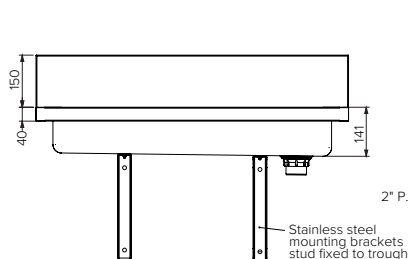

TROUGHS

Trough S7

Model: SPPL.WT.S7.w.xxxx.yy.zz

SPPL = Stoddart Plumbing Product
 WT = Wash Trough
 S7 = S7 Style
 w = R = Right Hand Waste
 = L = Left Hand Waste
 xxxx = Nominated Length
 yy = PG = Pre-plumbed
 zz = FS = Freestanding (optional)
 eg.: for specification and ordering quote
 Code: SPPL.WT.S7.R.1800

Features and Benefits:

- Designed for schools & sporting clubs - PWD approved design
- Ideal for splashback mounted taps or drink bubblers
- Radius corners for easy cleaning, hygiene and safety
- Troughs come with standard tap holes for easy installation of bib taps (standard) or with no tap holes
- 316 grade stainless steel option available
- Freestanding option requires 4 legs on models 900 - 2000mm long and 6 on 2400 - 3900mm long models
- Pre-plumbed models have a manifold for easy, single point water connection

Plan View

R/H WASTE SHOWN
 L/H WASTE AVAILABLE

Front View

End View

Specifications:

Construction: Fully welded seamless 304 grade 1.2mm thick stainless steel construction, no.4 satin finish. Splashback for pre-plumbed models have an extra 2mm SS panel with m4 tapped holes for bubbler screws & SS mounting channel and manifold for easy single point water connection.

Sold Separately

Tapware Options:

Model No.	L x D x H (mm)
SPPL.WT.V.S7	Nominated x 400 x 589
Custom units available	

Due to continuous product research and development, the information contained herein is subject to change without notice.