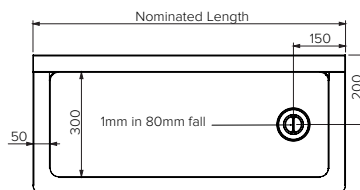

TROUGHS

Trough S7

Model: SPPL.WT.S7.w.xxxx.yy.zz

SPPL = Stoddart Plumbing Product
 WT = Wash Trough
 S7 = S7 Style
 w = R = Right Hand Waste
 = L = Left Hand Waste
 xxxx = Nominated Length
 yy = PG = Pre-plumbed
 zz = FS = Freestanding (optional)
 eg.: for specification and ordering quote
 Code: SPPL.WT.S7.R.1800

Features and Benefits:

- Designed for schools & sporting clubs - PWD approved design
- Ideal for splashback mounted taps or drink bubblers
- Radius corners for easy cleaning, hygiene and safety
- Troughs come with standard tap holes for easy installation of bib taps (standard) or with no tap holes
- 316 grade stainless steel option available
- Freestanding option requires 4 legs on models 900 - 2000mm long and 6 on 2400 - 3900mm long models
- Pre-plumbed models have a manifold for easy, single point water connection

Plan View

R/H WASTE SHOWN
 L/H WASTE AVAILABLE

Front View

End View

Specifications:

Construction: Fully welded seamless 304 grade 1.2mm thick stainless steel construction, no.4 satin finish. Splashback for pre-plumbed models have an extra 2mm SS panel with m4 tapped holes for bubbler screws & SS mounting channel and manifold for easy single point water connection.

Sold Separately

Tapware Options:

Model No.	L x D x H (mm)
SPPL.WT.V.S7	Nominated x 400 x 589
Custom units available	

Due to continuous product research and development, the information contained herein is subject to change without notice.