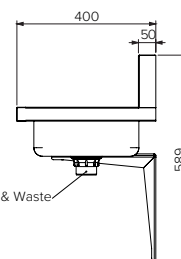

Features and Benefits:

- Designed for schools & sporting clubs - PWD approved design
- Ideal for splashback mounted taps or drink bubblers
- Radius corners for easy cleaning, hygiene and safety
- Troughs come with standard tap holes for easy installation of bib taps (standard) or with no tap holes
- 316 grade stainless steel option available
- Freestanding option requires 4 legs on models 900 - 2000mm long and 6 on 2400 - 3900mm long models
- Pre-plumbed models have a manifold for easy, single point water connection

Plan View

R/H WASTE SHOWN
 L/H WASTE AVAILABLE

Front View

End View

Specifications:

Construction: Fully welded seamless 304 grade 1.2mm thick stainless steel construction, no.4 satin finish. Splashback for pre-plumbed models have an extra 2mm SS panel with m4 tapped holes for bubbler screws & SS mounting channel and manifold for easy single point water connection.

Water Connection: 1/2" BSP water connection required

Waste Connection: 50mm, PVC waste supplied, trap is not included

Tap Locations: Tap holes are typically punched in the splashback at 450mm centres

Unit Fixing: The Trough is supplied with stainless steel wall mounting brackets with 11mm fixing holes and stainless steel Z clips for splashback. Optional freestanding frame has braced legs & adjustable feet that can be screwed to ground. Leg assemblies are supplied loose for freight efficiency.

Sold Separately

Tapware Options:

Model No.	L x D x H (mm)
SPPL.WT.V.S7	Nominated x 400 x 589
Custom units available	

Due to continuous product research and development, the information contained herein is subject to change without notice.