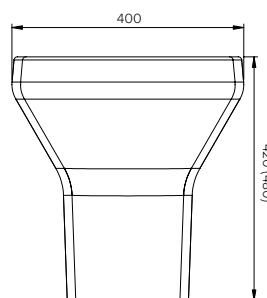

Features and Benefits:

- Ideal for specialist hospitals, clinics, care homes and custodial applications
- Constructed from GRP moulded High Performance impact resistant material with polyester gel coat, formulated to resist chemicals and ultra violet rays
- Available in 2 heights: Standard and Access*
- Water efficient 4 litre flush
- Domestic aesthetics
- Vandal and ligature resistant
- Hygienic non-porous surface
- Concealed rear waste outlet
- Large trap to reduce blockages
- Warm to the touch surface, eliminates 'icy shock'
- Fixing kit for walls up to 150mm thick provided
- Available with Blue/Grey polyester gel coated top for the visually impaired

Front View