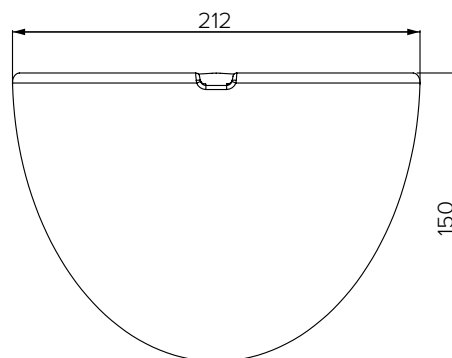

Front View

Specifications:

Construction: GRP High Performance Composite material

Gross Weight: 1.05kg

Unit Fixing: Secure to wall with included 2 x pre-drilled steel brackets and structural adhesive

Model No.	Description	L x W x H (mm)
SPPL.SE.SD.026	Corner Mounted	212 x 150 x 150

Due to continuous product research and development, the information contained herein is subject to change without notice.

Revision: A - 20/05/2021