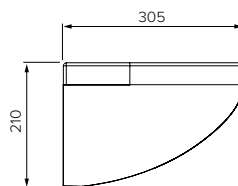

Low Profile Basin - Wall Hung

Model: SPPL.SE.WB.L.xxx

SPPL = Stoddart Plumbing Product

SE = Safe Ensuite

WB = Wash Basin

L = Low Profile

eg.: for specification and ordering quote

Code: SPPL.SE.WB.L.081

Features and Benefits:

- Ideal for specialist hospitals, clinics, care homes and custodial applications
- Constructed from GRP moulded High Performance impact resistant material with polyester gel coat, formulated to resist chemicals and ultra violet rays
- Polyester gel coat formulated to resist chemicals and ultra violet rays
- Option of 0/1/2 tap holes available
- Vandal and ligature resistant
- Concealed rear waste outlet
- Fixing kit for walls up to 250mm thick provided

End View

Specifications:

- Construction: GRP High Performance Composite material
- Gross Weight: 7.95kg
- Waste Outlet: Rear concealed waste outlet
- Cable Length: 3 metres (8/15m cable P.O.A available upon request)
- Unit Fixing: Secure to wall with provided 4 x 10mm Stainless Steel all thread - to suit 100mm wall thickness. Optional fixing kit is available for fixing the basin on up to 250mm wall thicknesses.

Model No.	Description	L x W x H (mm)
SPPL.SE.WB.L.081	No Tap Holes	465 x 305 x 210
SPPL.SE.WB.L.082	Single Left Hand Tap Hole	465 x 305 x 210
SPPL.SE.WB.L.083	Single Right Hand Tap Hole	465 x 305 x 210
SPPL.SE.WB.L.084	Dual Tap Holes	465 x 305 x 210

Due to continuous product research and development, the information contained herein is subject to change without notice.

Revision: A - 20/05/2021