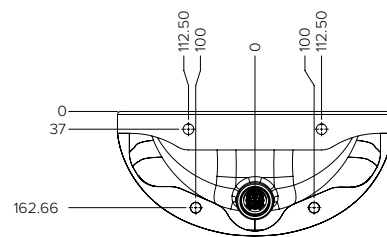

Model No.	Description	L x W x H (mm)
SPPL.SE.WB.IS.125	No sensor	450 x 300 x 374
SPPL.SE.WB.IS.106	Programmable centre sensor	450 x 300 x 374
SPPL.SE.WB.IS.119	Left hand Tactile button	450 x 300 x 374
SPPL.SE.WB.IS.120	Left hand Wave-on sensor	450 x 300 x 374
SPPL.SE.WB.IS.124	Left hand Programmable sensor	450 x 300 x 374
SPPL.SE.WB.IS.113	Right hand Tactile button	450 x 300 x 374
SPPL.SE.WB.IS.114	Right hand Wave-on sensor	450 x 300 x 374
SPPL.SE.WB.IS.118	Right hand Programmable sensor	450 x 300 x 374
SPPL.SE.WB.IS.107	Dual Tactile buttons	450 x 300 x 374
SPPL.SE.WB.IS.108	Dual Wave-on sensor	450 x 300 x 374
SPPL.SE.WB.IS.112	Dual Programmable sensor	450 x 300 x 374

Model No.	Description	L x W x H (mm)
SPPL.SE.WB.HD.080	Dual sensor, dual outlet	480 x 354 x 403

Due to continuous product research and development, the information contained herein is subject to change without notice.

**Front View**

**End View**

**Rear View**

**Specifications:**

- Construction: GRP High Performance Composite material
- Gross Weight: 7.95kg
- Waste Outlet: Rear concealed waste outlet
- Cable Length: 3 metres (8/15m cable P.O.A available upon request)
- Unit Fixing: Secure to wall with provided 4 x 10mm Stainless Steel all thread - to suit 100mm wall thickness. Optional fixing kit is available for fixing the basin on up to 250mm wall thicknesses.

Model No.	Description	L x W x H (mm)
SPPL.SE.WB.L.081	No Tap Holes	465 x 305 x 210
SPPL.SE.WB.L.082	Single Left Hand Tap Hole	465 x 305 x 210
SPPL.SE.WB.L.083	Single Right Hand Tap Hole	465 x 305 x 210
SPPL.SE.WB.L.084	Dual Tap Holes	465 x 305 x 210