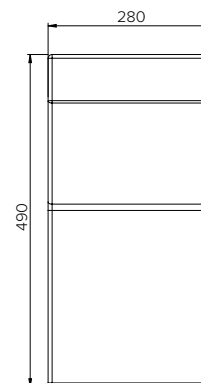

END VIEW

Specifications:

Construction: GRP High Performance Composite material
Unit Fixing: Unit has holes for fixing itself to the toilet pan and the wall. Fixing kit is supplied.

Model No.	Description	L x W x H (mm)
SPPL.SE.TP.ASB	Standard Model	420 x 280 x 490

Due to continuous product research and development, the information contained herein is subject to change without notice.
Revision: A -20/05/2021