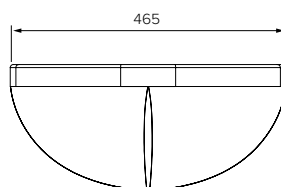

Low Profile Basin - Wall Hung

Model: SPPL.SE.WB.L.xxx

SPPL = Stoddart Plumbing Product

SE = Safe Ensuite

WB = Wash Basin

L = Low Profile

eg.: for specification and ordering quote

Code: SPPL.SE.WB.L.081

Features and Benefits:

- Ideal for specialist hospitals, clinics, care homes and custodial applications
- Constructed from GRP moulded High Performance impact resistant material with polyester gel coat, formulated to resist chemicals and ultra violet rays
- Polyester gel coat formulated to resist chemicals and ultra violet rays
- Option of 0/1/2 tap holes available
- Vandal and ligature resistant
- Concealed rear waste outlet
- Fixing kit for walls up to 250mm thick provided

Front View