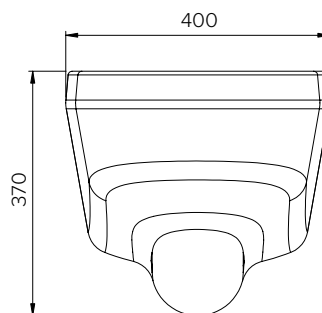

High Security WC Toilet Pan - Wall Hung

Model: SPPL.SE.TP.W.xxx

SPPL = Stoddart Plumbing Product

SE = Safe Ensuite

TP = Toilet Pan

W = Wall Hung

eg.: for specification and ordering quote

Code: SPPL.SE.TP.W.017

Features and Benefits:

- Ideal for specialist hospitals, clinics, care homes and custodial applications
- Constructed from GRP moulded High Performance impact resistant material with polyester gel coat, formulated to resist chemicals and ultra violet rays
- Water efficient 4 litre flush
- Domestic aesthetics
- Vandal and ligature resistant
- Hygienic non-porous surface
- Concealed rear waste outlet
- Large trap to reduce blockages
- Warm to the touch surface, eliminates 'icy shock'
- Fixing kit for walls up to 150mm thick provided
- Available with Blue/Grey/Red polyester gel coated top for the visually impaired

Front View