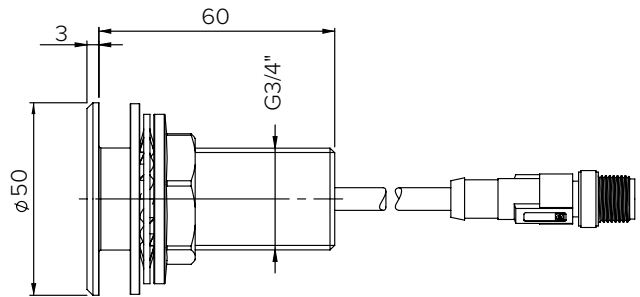

End View

Specifications:

Construction: 316 grade stainless steel construction, No.4 finish
Gross Weight: 0.2kg
Operation: Active Infrared touch-free, wave on & off operation
Unit Fixing: ø24mm drill hole required for wall mounting of unit. Sensor sits flush within wall.

Model No.	L x Dia (mm)
SPPL.SE.PTS	63 x Ø50

Due to continuous product research and development, the information contained herein is subject to change without notice.
Revision: A - 20/05/2021