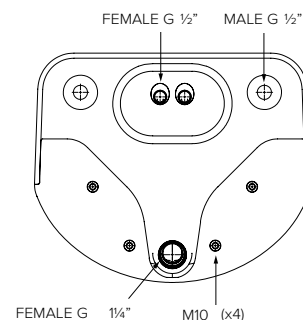

Model No.	Description	L x W x H (mm)
SPPL.SE.WB.IS.125	No sensor	450 x 300 x 374
SPPL.SE.WB.IS.106	Programmable centre sensor	450 x 300 x 374
SPPL.SE.WB.IS.119	Left hand Tactile button	450 x 300 x 374
SPPL.SE.WB.IS.120	Left hand Wave-on sensor	450 x 300 x 374
SPPL.SE.WB.IS.124	Left hand Programmable sensor	450 x 300 x 374
SPPL.SE.WB.IS.113	Right hand Tactile button	450 x 300 x 374
SPPL.SE.WB.IS.114	Right hand Wave-on sensor	450 x 300 x 374
SPPL.SE.WB.IS.118	Right hand Programmable sensor	450 x 300 x 374
SPPL.SE.WB.IS.107	Dual Tactile buttons	450 x 300 x 374
SPPL.SE.WB.IS.108	Dual Wave-on sensor	450 x 300 x 374
SPPL.SE.WB.IS.112	Dual Programmable sensor	450 x 300 x 374

**Front View**

**End View**

**Rear View**

**Specifications:**

Construction: GRP High Performance Composite material  
 Gross Weight: 10kg  
 Tap Outlet: Integrated stainless steel water spout set at 5L /min  
 Waste Outlet: Rear concealed waste outlet  
 Waste Grid: 316 grade Stainless Steel anti-ligature  
 Cable Length: 3 metres (8/15m cable P.O.A available upon request)  
 Unit Fixing: Secure to wall with provided 4 x 10mm Stainless Steel all thread - to suit 100mm wall thickness only.

Model No.	Description	L x W x H (mm)
SPPL.SE.WB.ID.100	Tactile Buttons	450 x 300 x 374
SPPL.SE.WB.ID.101	Wave-on Sensors	450 x 300 x 374
SPPL.SE.WB.ID.105	Programmable Sensors	450 x 300 x 374

Due to continuous product research and development, the information contained herein is subject to change without notice.

Model No.	Description	L x W x H (mm)
SPPL.SE.WB.HD.080	Dual sensor, dual outlet	480 x 354 x 403

Due to continuous product research and development, the information contained herein is subject to change without notice.