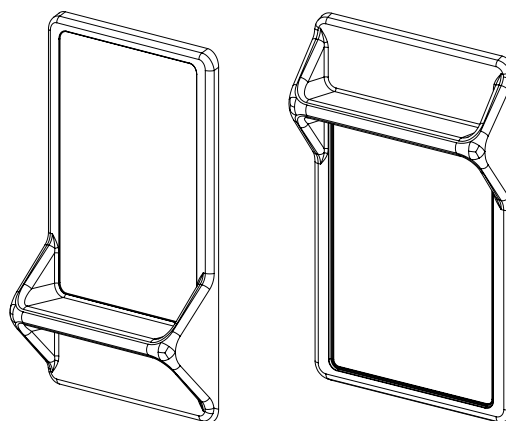

Orientation

No.1

No.2

Specifications:

Construction: GRP High Performance Composite material

Gross Weight: 3.25kg

Unit Fixing: Structural adhesive (contact Stoddart)

Model No.	L x H x W (mm)
SPPL.SE.MI.037	300 x 500 x 96

Due to continuous product research and development, the information contained herein is subject to change without notice.

Revision: A - 20/05/2021

www.stoddart.com.au

www.stoddart.co.nz