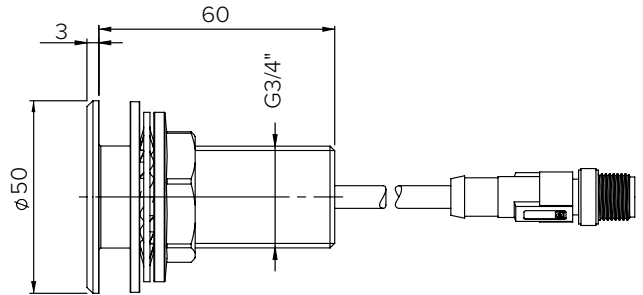

Programmable Urinal Sensor - Wall Mounted

Model: SPPL.SE.PURS

SPPL = Stoddart Plumbing Product
SE = Safe Ensuite
PURS = Programmable Urinal Sensor
eg.: for specification and ordering quote
Code: SPPL.SE.PURS

Features and Benefits:

- 316 grade stainless steel construction with no.4 finish
- Active Infrared touch-free operation
- Pre-flush wait time - 1, 2, 3 & 4 seconds
- Pre-flush time - 1, 2, 3, 4, 5, 6, 7 & 8 seconds
- Main flush time - 1-15 seconds
- Sensor range of 1-10cm
- Anti vandal time - 1, 2, 4 & 8 minutes
- Automatic purge - OFF, 6, 12, 24, 36, 48 & 72 hours
- Purge run time - 30 seconds, 1, 2, 4 & 8 minutes
- Sits flush within wall

End View

Specifications:

Construction: 316 grade stainless steel construction, No.4 finish
Gross Weight: 0.2kg
Operation: Active Infrared touch-free, wave on & off operation
Unit Fixing: ø27mm drill hole required for wall mounting of unit. Sensor sits flush within wall.

Model No.	L x Dia (mm)
SPPL.SE.PURS	63 x Ø50

Due to continuous product research and development, the information contained herein is subject to change without notice.
Revision: A - 20/05/2021