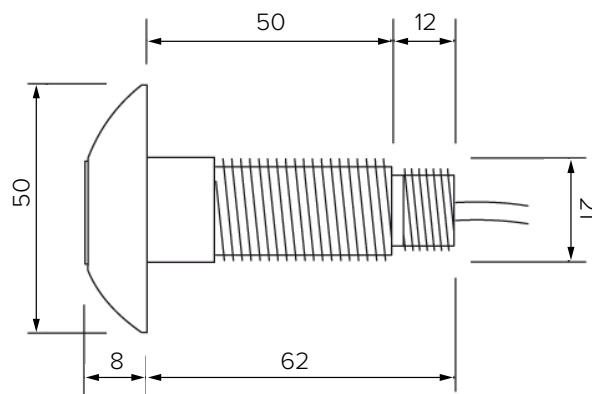

Tactile Switch

Model: SPPL.SE.T.BI

SPPL = Stoddart Plumbing Product

SE = Safe Ensuite

T = Tactile Switch

BI = Blue Insert

eg.: for specification and ordering quote

Code: SPPL.SE.TS.BI

Features and Benefits:

- 316 grade stainless steel construction with no.4 finish
- Tactile switch operation
- 3m long cable
- Blue insert
- Compatible with a range of Stoddart products including, flush valves, wash basins and more

End View

Specifications:

1. Construction: 316 grade stainless steel construction, No.4 finish
2. Gross Weight: 0.2kg
3. Thread Diameter: ø21mm BSP
4. Operation: Tactile Switch
5. Unit Fixing: ø22mm drill hole required for wall mounting of unit. Cable length of 3m.

Model No.	L x Dia (mm)
SPPL.SE.TS.BI	70 x Ø50

Due to continuous product research and development, the information contained herein is subject to change without notice.

Revision: A - 20/05/2021