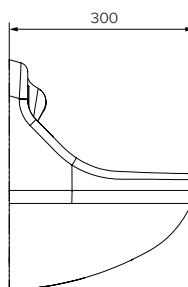

Wash Basin - Wall Mounted

Model: SPPL.SE.WB.ID.xxx

SPPL = Stoddart Plumbing Product
SE = Safe Ensuite
WB = Basin
ID = Integrated Splashback with Dual Outlet
eg.: for specification and ordering quote
Code: SPPL.SE.WB.ID.105

Features and Benefits:

- Ideal for specialist hospitals, clinics, care homes and custodial applications
- Constructed from GRP moulded High Performance impact resistant material with polyester gel coat, formulated to resist chemicals and ultra violet rays
- Moulded impact resistant
- Moulded soap shelves
- Vandal and ligature resistant
- Programmable, wave-on or tactile activation sold separately

End View

Specifications:

Construction: GRP High Performance Composite material
Gross Weight: 10kg
Tap Outlet: Integrated stainless steel water spout set at 5L /min
Waste Outlet: Rear concealed waste outlet
Waste Grid: 316 grade Stainless Steel anti-ligature
Cable Length: 3 metres (8/15m cable P.O.A available upon request)
Unit Fixing: Secure to wall with provided 4 x 10mm Stainless Steel all thread - to suit 100mm wall thickness only.

Model No.	Description	L x W x H (mm)
SPPL.SE.WB.ID.100	Tactile Buttons	450 x 300 x 374
SPPL.SE.WB.ID.101	Wave-on Sensors	450 x 300 x 374
SPPL.SE.WB.ID.105	Programmable Sensors	450 x 300 x 374

Due to continuous product research and development, the information contained herein is subject to change without notice.

Revision: A - 20/05/2021