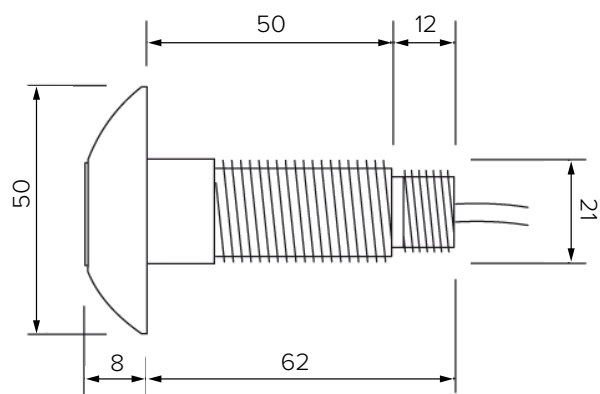

Anti-Vandal Wave-on Sensor - Wall Mounted

Model: SPPL.SE.S.RI.VR

SPPL = Stoddart Plumbing Product

SE = Safe Ensuite

S = Sensor

RI = Red Insert

VR = Vandal Resistant

eg.: for specification and ordering quote

Code: SPPL.SE.S.RI.VR

Features and Benefits:

- Anti-vandal wave-on sensor with red insert
- Durable chrome brass construction with a polished finish
- Red indication insert
- Active infrared touch-free operation
- Adjustable settings used with control box
- 3m long cable
- Sits flush within wall
- Compatible with a range of Stoddart plumbing products including WC flush valve control system and tap control system

End View

Specifications:

Construction:	Polished Chrome Brass
Gross Weight:	0.2kg
Operation:	Active Infrared touch-free, operation with adjustable settings dictated by control box used
Unit Fixing:	ø22mm drill hole required for wall mounting of unit. ø21 thread diameter and 3m long cable Sensor sits flush within wall.

Model No.	L x Dia (mm)
SPPL.SE.S.RI.VR	70 x Ø50

Due to continuous product research and development, the information contained herein is subject to change without notice.

Revision: A - 20/05/2021

www.stoddart.com.au

www.stoddart.co.nz