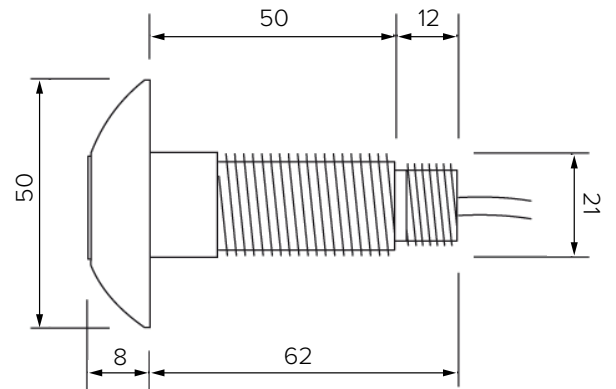

Tactile Switch

Model: SPPL.SE.T.RI

SPPL = Stoddart Plumbing Product
SE = Safe Ensuite
T = Tactile Switch
RI = Red Insert
eg.: for specification and ordering quote
Code: SPPL.SE.TS.RI

Features and Benefits:

- 316 grade stainless steel construction with no.4 finish
- Tactile switch operation
- 3m long cable
- Red insert
- Compatible with a range of Stoddart products including, flush valves, wash basins and more

End View

Specifications:

Construction: 316 grade stainless steel construction, No.4 finish
Gross Weight: 0.2kg
Thread Diameter: ø21mm BSP
Operation: Tactile Switch
Unit Fixing: ø22mm drill hole required for wall mounting of unit. Cable length of 3m.

Model No.	L x Dia (mm)
SPPL.SE.TS.RI	70 x Ø50

Due to continuous product research and development, the information contained herein is subject to change without notice.
Revision: A -20/05/2021