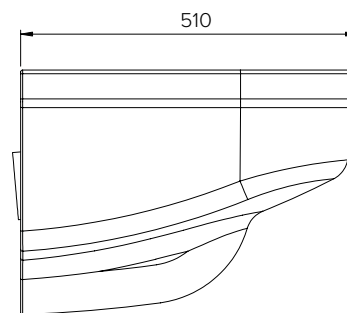

End View

Specifications:

Construction: GRP High Performance Composite material

Gross Weight: 14.7kg

Flush Inlet: ø55

Waste Outlet: ø100 Rear Concealed outlet

Unit Fixing: Secure through wall with provided 4 x 12mm Stainless Steel all thread

Optional Colours: Stoddart have 3 standard RAL colour options (see across), however, we can apply other RAL colours upon request (at an additional cost). Available on the standard back-to-wall and wall-hung pans

Model No.	Description	L x W x H (mm)
SPPL.SE.TP.W.017	White Top	510 x 400 x 370
SPPL.SE.TP.W.036	Blue Top	465 x 305 x 210
SPPL.SE.TP.W.073	Grey Top	465 x 305 x 210
SPPL.SE.TP.W.076	Red Top	465 x 305 x 210

Due to continuous product research and development, the information contained herein is subject to change without notice.

Revision: A - 20/05/2021

www.stoddart.com.au

www.stoddart.co.nz