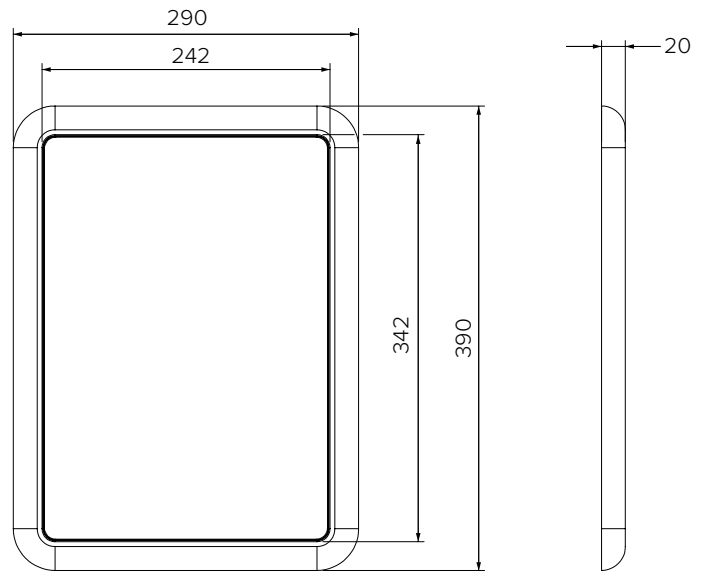

End View

Features and Benefits:

- Ideal for specialist hospitals, clinics, care homes and custodial applications
- Constructed from GRP moulded High Performance impact resistant material with polyester gel coat, formulated to resist chemicals and ultra violet rays
- Virtually indestructible polycarbonate mirror insert
- Impact resistant frame and mirror
- Anti-ligature

Front View