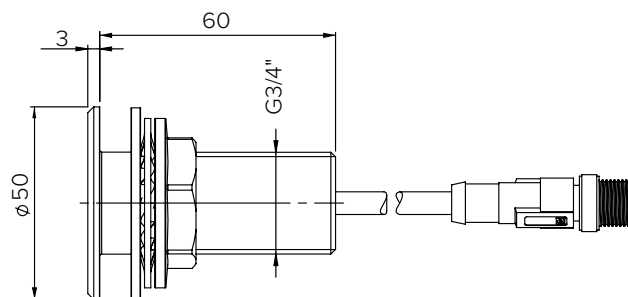

Programmable Tap Sensor - Wall Mounted

Model: SPPL.SE.PTS.RI

SPPL = Stoddart Plumbing Product

SE = Safe Ensuite

PSS = Programmable Tap Sensor

RI = Red Insert

eg.: for specification and ordering quote

Code: SPPL.SE.PTS.RI

Features and Benefits:

- 316 grade stainless steel construction with no.4 finish
- Active Infrared touch-free operation
- 2, 5, 10, 15, 20 & 30 second run time
- Sensor range of 1-10 seconds
- Wave-on and off operation
- Anti vandal time - 30 seconds, 1, 2, 4 & 8 minutes
- Automatic purge - ON/OFF
- Purge run time of 30 seconds, 1, 2, 4 & 8 minutes
- Lock outs OFF, 4, 6, 8 & 10 ops
- Sits flush within wall

End View

Specifications:

Construction:	316 grade stainless steel construction, No.4 finish
Gross Weight:	0.2kg
Operation:	Active Infrared touch-free, wave on & off operation
Unit Fixing:	ø27mm drill hole required for wall mounting of unit. Sensor sits flush within wall.

Model No.	L x Dia (mm)
SPPL.SE.PTS.RI	63 x Ø50

Due to continuous product research and development, the information contained herein is subject to change without notice.

Revision: A - 20/05/2021

www.stoddart.com.au

www.stoddart.co.nz