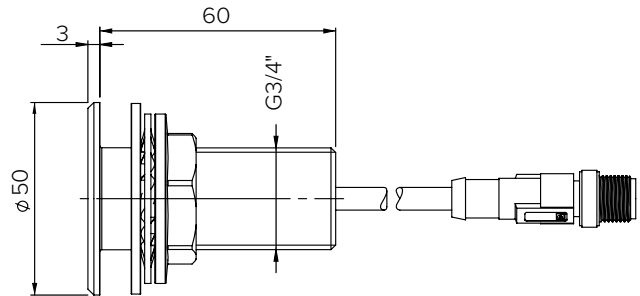

Programmable Tap Sensor - Wall Mounted

Model: SPPL.SE.PTS.BI

SPPL = Stoddart Plumbing Product
SE = Safe Ensuite
PSS = Programmable Tap Sensor
BI = Blue Insert

eg.: for specification and ordering quote

Code: SPPL.SE.PTS.BI

Features and Benefits:

- 316 grade stainless steel construction with no.4 finish
- Active Infrared touch-free operation
- 2, 5, 10, 15, 20 & 30 second run time
- Sensor range of 1-10 seconds
- Wave-on and off operation
- Anti vandal time - 30 seconds, 1, 2, 4 & 8 minutes
- Automatic purge - ON/OFF
- Purge run time of 30 seconds, 1, 2, 4 & 8 minutes
- Lock outs OFF, 4, 6, 8 & 10 ops
- Sits flush within wall

End View

Specifications:

Construction: 316 grade stainless steel construction, No.4 finish
Gross Weight: 0.2kg
Operation: Active Infrared touch-free, wave on & off operation
Unit Fixing: ø27mm drill hole required for wall mounting of unit. Sensor sits flush within wall.

Model No.	L x Dia (mm)
SPPL.SE.PTS.BI	63 x Ø50

Due to continuous product research and development, the information contained herein is subject to change without notice.

Revision: A - 20/05/2021