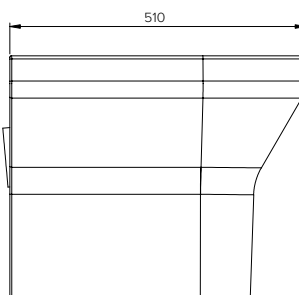

High Security WC Toilet Pan - Floor Mounted

Model: SPPL.SE.TP.F.xxx

SPPL = Stoddart Plumbing Product

SE = Safe Ensuite

TP = Toilet Pan

F = Floor Mounted

eg.: for specification and ordering quote

Code: SPPL.SE.TP.F.034

Features and Benefits:

- Ideal for specialist hospitals, clinics, care homes and custodial applications
- Constructed from GRP moulded High Performance impact resistant material with polyester gel coat, formulated to resist chemicals and ultra violet rays
- Available in 2 heights: Standard and Access*
- Water efficient 4 litre flush
- Domestic aesthetics
- Vandal and ligature resistant
- Hygienic non-porous surface
- Concealed rear waste outlet
- Large trap to reduce blockages
- Warm to the touch surface, eliminates 'icy shock'
- Fixing kit for walls up to 150mm thick provided
- Available with Blue/Grey polyester gel coated top for the visually impaired

End View

Specifications:

Construction: GRP High Performance Composite material

Gross Weight: Standard = 16.8kg Access = 18.1kg

Flush Inlet: ø55

Waste Outlet: ø100 Rear Concealed outlet

Unit Fixing: Secure through wall with provided 4 x 12mm Stainless Steel all thread

Optional Colours: Stoddart have 3 standard RAL colour options (see across), however, we can apply other RAL colours upon request (at an additional cost). Available on the standard back-to-wall and wall-hung pans