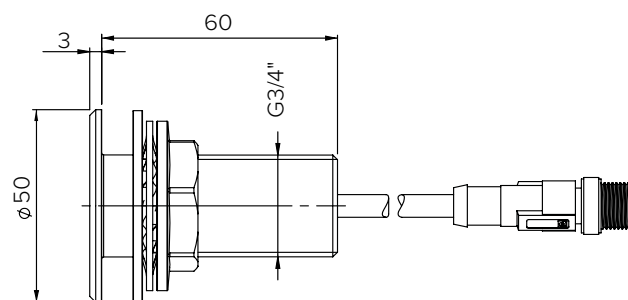

Programmable Shower Sensor - Wall Mounted

Model: SPPL.SE.PSS

SPPL = Stoddart Plumbing Product
SE = Safe Ensuite
PSS = Programmable Shower Sensor
eg.: for specification and ordering quote
Code: SPPL.SE.PSS

Features and Benefits:

- 316 grade stainless steel construction with no.4 finish
- Active Infrared touch-free operation
- Runtime of 30 seconds, 1, 2, 3, 4 & 5 minutes
- Sensor range of 1-3cm
- Wave-on and wave-off operation
- Anti vandal time - run + 10s
- Automatic purge - ON/OFF, 3, 6, 12, 24, 36, 48 hours
- Purge run time - 30 seconds, 1, 2, 4 & 8 minutes
- Lockouts - OFF, 4, 6, 8 & 10 ops
- Sits flush within wall

End View

Specifications:

Construction: 316 grade stainless steel construction, No.4 finish
Gross Weight: 0.2kg
Operation: Active Infrared touch-free, wave on & off operation
Unit Fixing: $\varnothing$ 27mm drill hole required for wall mounting of unit. Sensor sits flush within wall.

Model No.	L x Dia (mm)
SPPL.SE.PSS	63 x $\varnothing$50

Due to continuous product research and development, the information contained herein is subject to change without notice.
Revision: A - 20/05/2021