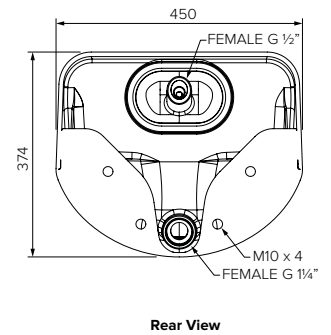

**Specifications:**

Construction: GRP High Performance Composite material  
 Gross Weight: 10kg  
 Tap Outlet: Integrated stainless steel water spout set at 5L /min  
 Waste Grid: 316 grade Stainless Steel anti-ligature  
 Cable Length: 3 metres (8/15m cable P.O.A available upon request)  
 Unit Fixing: Secure to wall with provided 4 x 10mm Stainless Steel all thread - to suit 100mm wall thickness only.

Model No.	Description	L x W x H (mm)
SPPL.SE.WB.IS.125	No sensor	450 x 300 x 374
SPPL.SE.WB.IS.106	Programmable centre sensor	450 x 300 x 374
SPPL.SE.WB.IS.119	Left hand Tactile button	450 x 300 x 374
SPPL.SE.WB.IS.120	Left hand Wave-on sensor	450 x 300 x 374
SPPL.SE.WB.IS.124	Left hand Programmable sensor	450 x 300 x 374
SPPL.SE.WB.IS.113	Right hand Tactile button	450 x 300 x 374
SPPL.SE.WB.IS.114	Right hand Wave-on sensor	450 x 300 x 374
SPPL.SE.WB.IS.118	Right hand Programmable sensor	450 x 300 x 374
SPPL.SE.WB.IS.107	Dual Tactile buttons	450 x 300 x 374
SPPL.SE.WB.IS.108	Dual Wave-on sensor	450 x 300 x 374
SPPL.SE.WB.IS.112	Dual Programmable sensor	450 x 300 x 374

Model No.	Description	L x W x H (mm)
SPPL.SE.WB.HD.080	Dual sensor, dual outlet	480 x 354 x 403

Due to continuous product research and development, the information contained herein is subject to change without notice.