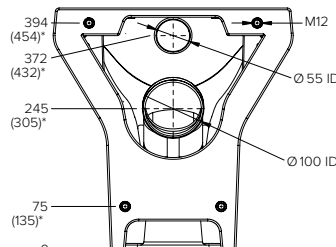

Model No.	Description	L x W x H (mm)
SPPL.SE.WB.IS.125	No sensor	450 x 300 x 374
SPPL.SE.WB.IS.106	Programmable centre sensor	450 x 300 x 374
SPPL.SE.WB.IS.119	Left hand Tactile button	450 x 300 x 374
SPPL.SE.WB.IS.120	Left hand Wave-on sensor	450 x 300 x 374
SPPL.SE.WB.IS.124	Left hand Programmable sensor	450 x 300 x 374
SPPL.SE.WB.IS.113	Right hand Tactile button	450 x 300 x 374
SPPL.SE.WB.IS.114	Right hand Wave-on sensor	450 x 300 x 374
SPPL.SE.WB.IS.118	Right hand Programmable sensor	450 x 300 x 374
SPPL.SE.WB.IS.107	Dual Tactile buttons	450 x 300 x 374
SPPL.SE.WB.IS.108	Dual Wave-on sensor	450 x 300 x 374
SPPL.SE.WB.IS.112	Dual Programmable sensor	450 x 300 x 374

Model No.	Description	L x W x H (mm)
SPPL.SE.WB.HD.080	Dual sensor, dual outlet	480 x 354 x 403

Due to continuous product research and development, the information contained herein is subject to change without notice.

Model No.	Description	L x W x H (mm)
SPPL.SE.WB.L.081	No Tap Holes	465 x 305 x 210
SPPL.SE.WB.L.082	Single Left Hand Tap Hole	465 x 305 x 210
SPPL.SE.WB.L.083	Single Right Hand Tap Hole	465 x 305 x 210
SPPL.SE.WB.L.084	Dual Tap Holes	465 x 305 x 210

Front View

End View

Rear View

**Specifications:**

Construction: GRP High Performance Composite material

Gross Weight: Standard = 16.8kg Access = 18.1kg

Flush Inlet: ø55

Waste Outlet: ø100 Rear Concealed outlet