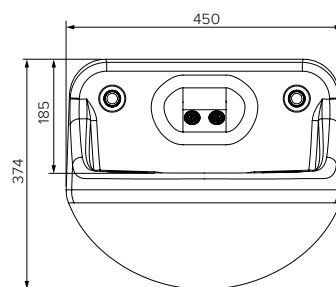

**Specifications:**

Construction: GRP High Performance Composite material  
 Gross Weight: 10kg  
 Tap Outlet: Integrated stainless steel water spout set at 5L /min  
 Waste Grid: 316 grade Stainless Steel anti-ligature  
 Cable Length: 3 metres (8/15m cable P.O.A available upon request)  
 Unit Fixing: Secure to wall with provided 4 x 10mm Stainless Steel all thread - to suit 100mm wall thickness only.

Model No.	Description	L x W x H (mm)
SPPL.SE.WB.IS.125	No sensor	450 x 300 x 374
SPPL.SE.WB.IS.106	Programmable centre sensor	450 x 300 x 374
SPPL.SE.WB.IS.119	Left hand Tactile button	450 x 300 x 374
SPPL.SE.WB.IS.120	Left hand Wave-on sensor	450 x 300 x 374
SPPL.SE.WB.IS.124	Left hand Programmable sensor	450 x 300 x 374
SPPL.SE.WB.IS.113	Right hand Tactile button	450 x 300 x 374
SPPL.SE.WB.IS.114	Right hand Wave-on sensor	450 x 300 x 374
SPPL.SE.WB.IS.118	Right hand Programmable sensor	450 x 300 x 374
SPPL.SE.WB.IS.107	Dual Tactile buttons	450 x 300 x 374
SPPL.SE.WB.IS.108	Dual Wave-on sensor	450 x 300 x 374
SPPL.SE.WB.IS.112	Dual Programmable sensor	450 x 300 x 374

**Front View**

**End View**

**Rear View**

**Specifications:**

Construction: GRP High Performance Composite material  
 Gross Weight: 10kg  
 Tap Outlet: Integrated stainless steel water spout set at 5L /min  
 Waste Outlet: Rear concealed waste outlet  
 Waste Grid: 316 grade Stainless Steel anti-ligature  
 Cable Length: 3 metres (8/15m cable P.O.A available upon request)  
 Unit Fixing: Secure to wall with provided 4 x 10mm Stainless Steel all thread - to suit 100mm wall thickness only.

Model No.	Description	L x W x H (mm)
SPPL.SE.WB.HD.080	Dual sensor, dual outlet	480 x 354 x 403

Due to continuous product research and development, the information contained herein is subject to change without notice.