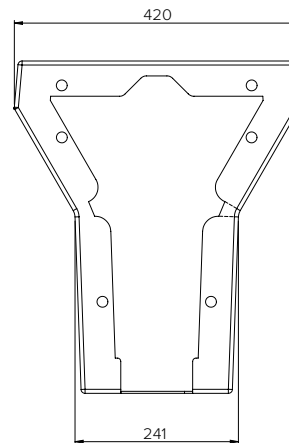

Access WC Toilet Pan Spacer Box

Model: SPPL.SE.TP.ASB

SPPL = Stoddart Plumbing Product
SE = Safe Ensuite
TP = Toilet Pan
ASB = Access Spacer Box
eg.: for specification and ordering quote
Code: SPPL.SE.TP.ASB

Features and Benefits:

- Designed specifically to allow access for wheelchairs on Stoddart Safe Ensuite toilet pans
- Constructed from GRP moulded high performance impact resistant material with polyester gel coat, formulated to resist chemicals and ultra violet rays
- Optional extra for use with SE.TP.F.xxx pans (Access high models only)

FRONT VIEW