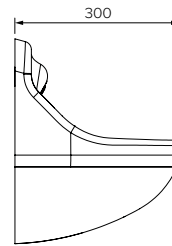

Wash Basin - Wall Mounted

Model: SPPL.SE.WB.IS.xxx

SPPL = Stoddart Plumbing Product
SE = Safe Ensuite
WB = Basin
IS = Integrated Splashback with Single Outlet
eg.: for specification and ordering quote
Code: SPPL.SE.WB.IS.106

Features and Benefits:

- Ideal for specialist hospitals, clinics, care homes and custodial applications
- Constructed from GRP moulded High Performance impact resistant material with polyester gel coat, formulated to resist chemicals and ultra violet rays
- Moulded impact resistant
- Moulded soap shelves
- Vandal and ligature resistant
- Programmable, wave-on or tactile activation sold separately

Specifications:

Construction: GRP High Performance Composite material
Gross Weight: 10kg
Tap Outlet: Integrated stainless steel water spout set at 5L /min
Waste Grid: 316 grade Stainless Steel anti-ligature
Cable Length: 3 metres (8/15m cable P.O.A available upon request)
Unit Fixing: Secure to wall with provided 4 x 10mm Stainless Steel all thread - to suit 100mm wall thickness only.

Model No.	Description	L x W x H (mm)
SPPL.SE.WB.IS.125	No sensor	450 x 300 x 374
SPPL.SE.WB.IS.106	Programmable centre sensor	450 x 300 x 374
SPPL.SE.WB.IS.119	Left hand Tactile button	450 x 300 x 374
SPPL.SE.WB.IS.120	Left hand Wave-on sensor	450 x 300 x 374
SPPL.SE.WB.IS.124	Left hand Programmable sensor	450 x 300 x 374
SPPL.SE.WB.IS.113	Right hand Tactile button	450 x 300 x 374
SPPL.SE.WB.IS.114	Right hand Wave-on sensor	450 x 300 x 374
SPPL.SE.WB.IS.118	Right hand Programmable sensor	450 x 300 x 374
SPPL.SE.WB.IS.107	Dual Tactile buttons	450 x 300 x 374
SPPL.SE.WB.IS.108	Dual Wave-on sensor	450 x 300 x 374
SPPL.SE.WB.IS.112	Dual Programmable sensor	450 x 300 x 374

Due to continuous product research and development, the information contained herein is subject to change without notice.
Revision: B - 20/05/2021