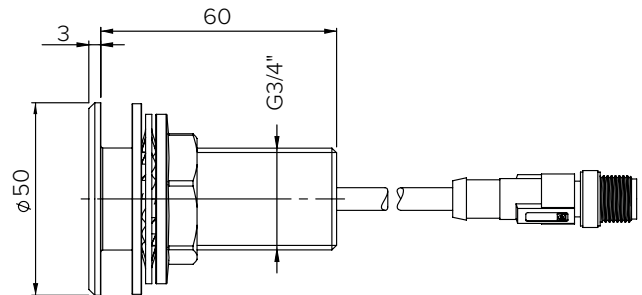

Programmable Shower Sensor - Wall Mounted

Model: SPPL.SE.PSS.RI

SPPL = Stoddart Plumbing Product
SE = Safe Ensuite
PSS = Programmable Shower Sensor
RI = Red Insert
eg.: for specification and ordering quote
Code: SPPL.SE.PSS.RI

Features and Benefits:

- 316 grade stainless steel construction with no.4 finish
- Active Infrared touch-free operation
- 30 seconds, 1, 2, 3, 4 & 5 minutes
- Sensor range of 1-3cm
- Wave-on and off operation
- Automatic purge with ON/OFF, 3, 6, 12, 24, 36, 48 hours
- Purge run time of 30 seconds, 1, 2, 4 & 8 minutes
- Lock outs OFF, 4, 6, 8 & 10 ops
- Sits flush within wall

End View

Specifications:

Construction: 316 grade stainless steel construction, No.4 finish
Gross Weight: 0.2kg
Operation: Active Infrared touch-free, wave on & off operation
Unit Fixing: ø27mm drill hole required for wall mounting of unit. Sensor sits flush within wall.

Model No.	L x Dia (mm)
SPPL.SE.PSS.RI.WM	63 x Ø50

Due to continuous product research and development, the information contained herein is subject to change without notice.
Revision: A - 20/05/2021