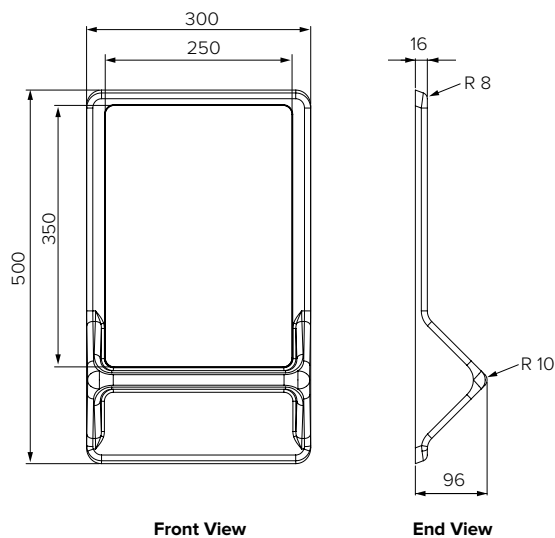

Mirror with Shelf

Model: SPPL.SE.MI.037

SPPL = Stoddart Plumbing Product

SE = Safe Ensuite

MI = Mirror

eg.: for specification and ordering quote

Code: SPPL.SE.MI.037

Features and Benefits:

- Ideal for specialist hospitals, clinics, care homes and custodial applications
- Constructed from GRP moulded High Performance impact resistant material with polyester gel coat, formulated to resist chemicals and ultra violet rays
- Virtually indestructible polycarbonate mirror insert
- Recessed shelf built in to the mirror frame
- Ligature and impact resistant
- 2 orientations to suit the needs of any application