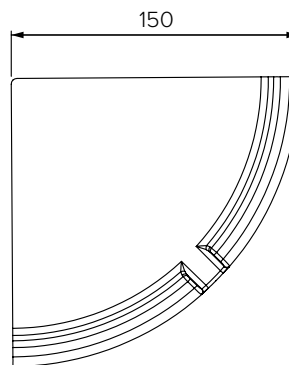

Corner Soap Dish

Model: SPPL.SE.SD.xxx

SPPL = Stoddart Plumbing Product

SE = Safe Ensuite

SD = Soap Dish

eg.: for specification and ordering quote

Code: SPPL.SE.SD.026

Features and Benefits:

- Ideal for specialist hospitals, clinics, care homes and custodial applications
- Constructed from GRP moulded High Performance impact resistant material with polyester gel coat, formulated to resist chemicals and ultra violet rays
- Ligature and impact resistant
- Moulded soap outlet for easy cleaning
- Easy and secure method of fixing

Plan View