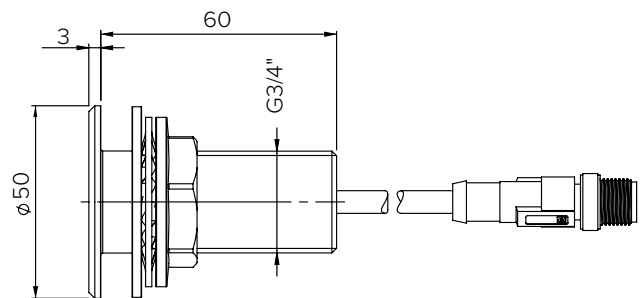

Programmable Bath Sensor - Wall Mounted

Model: SPPL.SE.PBS

SPPL = Stoddart Plumbing Product
SE = Safe Ensuite
PBS = Programmable Bath Sensor
eg.: for specification and ordering quote
Code: SPPL.SE.PBS

Features and Benefits:

- 316 grade stainless steel construction with no.4 finish
- Active Infrared touch-free operation
- 30 seconds, 1, 2, 3, 4, 8 & 10 minutes run time
- Sensor range of 1-3cm
- Wave-on and off operation
- Anti vandal time - Run +10 seconds
- Automatic purge - ON/OFF, 6, 12, 24, 36, 48 & 72 hours
- Purge run time of 30 seconds, 1, 2, 4 & 8 minutes
- Lockouts - OFF, 4, 6 & 8 ops
- Sits flush within wall

End View

Specifications:

Construction: 316 grade stainless steel construction, No.4 finish
Gross Weight: 0.2kg
Operation: Active Infrared touch-free, wave on & off operation
Unit Fixing: ø27mm drill hole required for wall mounting of unit. Sensor sits flush within wall.

Model No.	L x Dia (mm)
SPPL.SE.PBS	63 x Ø50

Due to continuous product research and development, the information contained herein is subject to change without notice.
Revision: A - 20/05/2021