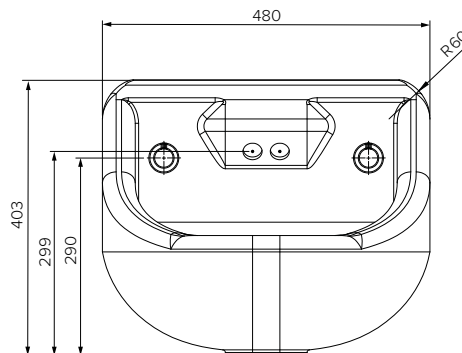

**Front View**

**End View**

**Rear View**

**Specifications:**

Construction: GRP High Performance Composite material  
 Gross Weight: 10kg  
 Tap Outlet: Integrated stainless steel water spout set at 5L /min  
 Waste Outlet: Rear concealed waste outlet  
 Waste Grid: 316 grade Stainless Steel anti-ligature  
 Cable Length: 3 metres (8/15m cable P.O.A available upon request)  
 Unit Fixing: Secure to wall with provided 4 x 10mm Stainless Steel all thread - to suit 100mm wall thickness only.

Model No.	Description	L x W x H (mm)
SPPL.SE.WB.ID.100	Tactile Buttons	450 x 300 x 374
SPPL.SE.WB.ID.101	Wave-on Sensors	450 x 300 x 374
SPPL.SE.WB.ID.105	Programmable Sensors	450 x 300 x 374

Due to continuous product research and development, the information contained herein is subject to change without notice.

Front View

End View

**Specifications:**

Construction: GRP High Performance Composite material  
 Gross Weight: 13.6kg  
 Tap Outlet: Integrated stainless steel water spout set at 5L /min  
 Waste Outlet: Rear concealed waste outlet  
 Waste Grid: 316 grade Stainless Steel anti-ligature  
 Cable Length: 3 metres (8/15m cable P.O.A available upon request)  
 Unit Fixing: Secure to wall with provided 4 x 10mm Stainless Steel all thread - to suit 100mm wall thickness only.

Model No.	Description	L x W x H (mm)
SPPL.SE.WB.HD.080	Dual sensor, dual outlet	480 x 354 x 403

Due to continuous product research and development, the information contained herein is subject to change without notice.