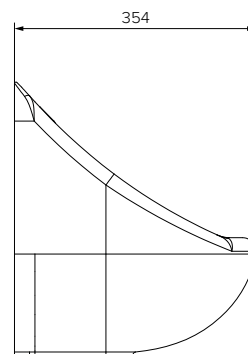

End View

Specifications:

Construction: GRP High Performance Composite material
Gross Weight: 13.6kg
Tap Outlet: Integrated stainless steel water spout set at 5L /min
Waste Outlet: Rear concealed waste outlet
Waste Grid: 316 grade Stainless Steel anti-ligature
Cable Length: 3 metres (8/15m cable P.O.A available upon request)
Unit Fixing: Secure to wall with provided 4 x 10mm Stainless Steel all thread - to suit 100mm wall thickness only.

Model No.	Description	L x W x H (mm)
SPPL.SE.WB.HD.080	Dual sensor, dual outlet	480 x 354 x 403

Due to continuous product research and development, the information contained herein is subject to change without notice.

Revision: 20/05/2021