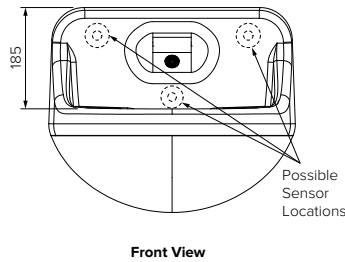

**Specifications:**

Construction: GRP High Performance Composite material  
 Gross Weight: 10kg  
 Tap Outlet: Integrated stainless steel water spout set at 5L /min  
 Waste Grid: 316 grade Stainless Steel anti-ligature  
 Cable Length: 3 metres (8/15m cable P.O.A available upon request)  
 Unit Fixing: Secure to wall with provided 4 x 10mm Stainless Steel all thread - to suit 100mm wall thickness only.