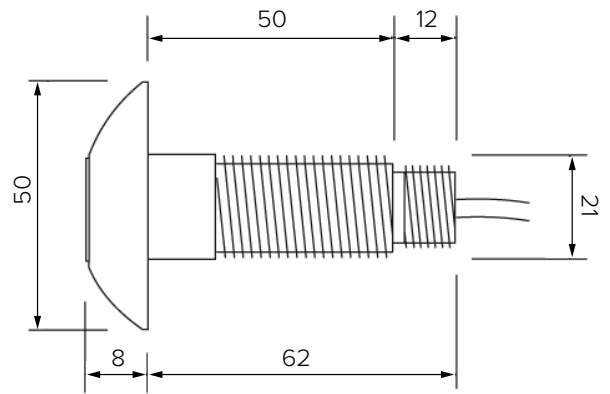

Anti-Vandal Wave-on Sensor - Wall Mounted

Model: SPPL.SE.S.BI.VR

SPPL = Stoddart Plumbing Product
SE = Safe Ensuite
S = Sensor
BI = Blue Insert
VR = Vandal Resistant
eg.: for specification and ordering quote
Code: SPPL.SE.S.BI.VR

Features and Benefits:

- Anti-vandal wave-on sensor with red insert
- Durable chrome brass construction with a polished finish
- Blue indication insert
- A.I.R active infrared touch-free operation
- Adjustable settings used with control box
- 3m cable length
- Sits flush within wall
- Compatible with a range of Stoddart plumbing products including WC flush valve control system and tap control system

End View

Specifications:

Construction: Polished Chrome Brass
Gross Weight: 0.2kg
Operation: Active Infrared touch-free, operation with adjustable settings dictated by control box used
Unit Fixing: ø22mm drill hole required for wall mounting of unit. ø21 thread diameter and 3m long cable
Sensor sits flush within wall.

Model No.	L x Dia (mm)
SPPL.SE.S.BI.VR	70 x Ø50

Due to continuous product research and development, the information contained herein is subject to change without notice.
Revision: A-20/05/2021