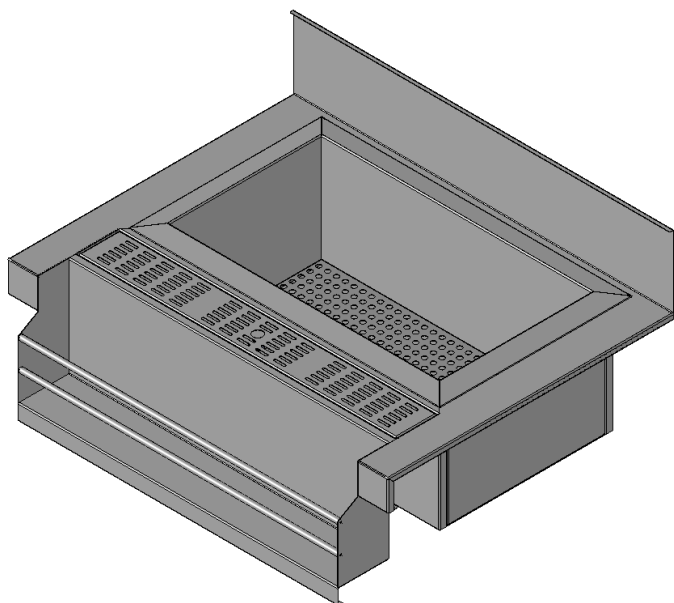

# COCKTAIL STATION WITH ICE WELL BIG

↓ SCAN HERE ↓

ASSEMBLY VIDEO

700 SERIES :

7-0950

## CONTENT

x1

x1

x4

x4

x4

01

02