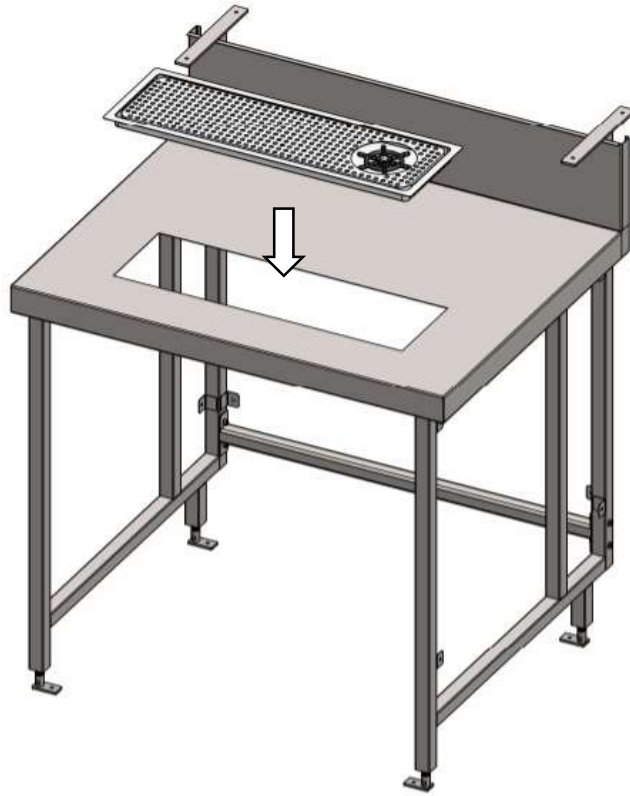

ASSEMBLY INSTRUCTION
DROP-IN DRIP TRAY WITH & WITHOUT GLASS RINSE

- DT-0300
- DT-0600
- DT-0900

CONTENT

x1

01

02