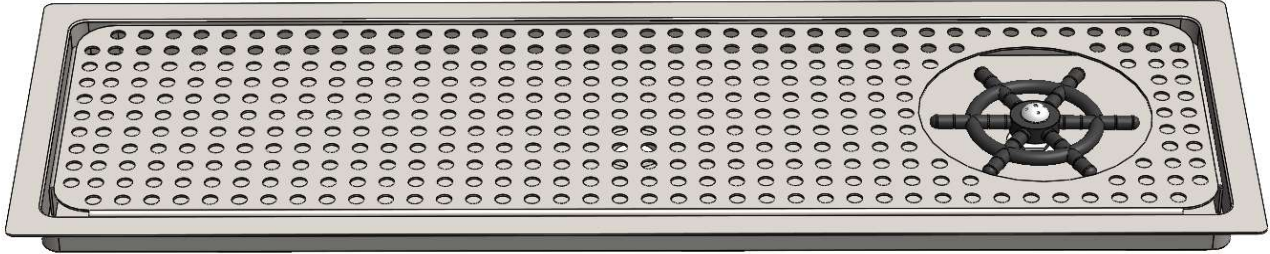

ASSEMBLY INSTRUCTION
DROP-IN DRIP TRAY WITH & WITHOUT GLASS RINSE

- DT-0300
- DT-0600
- DT-0900

CONTENT

x1

01

02