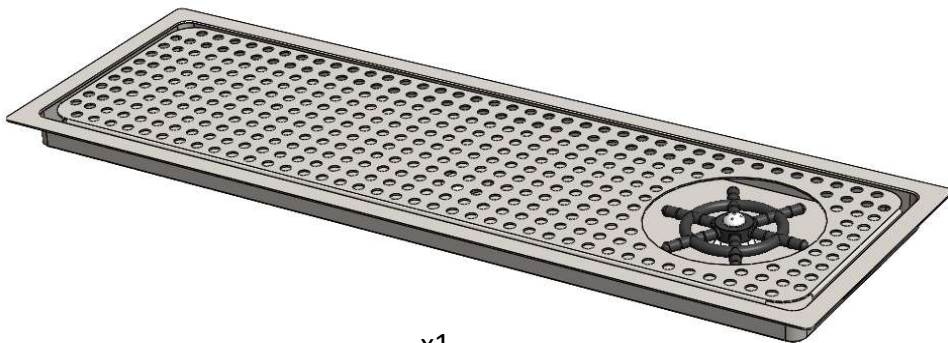

ASSEMBLY INSTRUCTION
DROP-IN DRIP TRAY WITH & WITHOUT GLASS RINSE

- DT-0300
- DT-0600
- DT-0900

CONTENT

x1

01

02