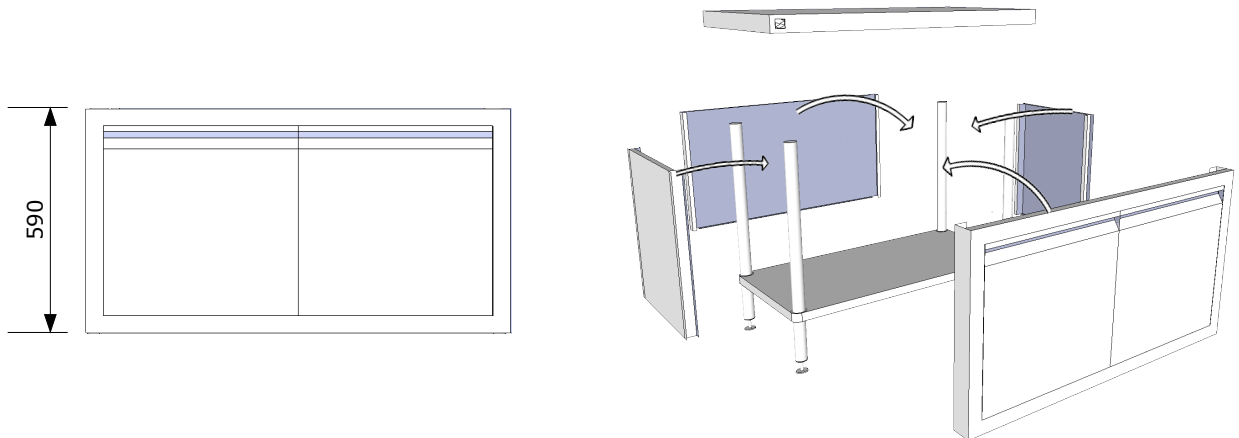

General Drawing:

Specifications

Product Code	To Suit	Unit Weight (kg)
SS32.DPK.0600	To suit 600mm wide wet & dry benches (600 & 700 Series)	14
SS32.DPK.0900	To suit 900mm wide wet & dry benches (600 & 700 Series)	19
SS32.DPK.1200	To suit 1200mm wide wet & dry benches (600 & 700 Series)	25
SS32.DPK.1500	To suit 1500mm wide wet & dry benches (600 & 700 Series)	31
SS32.DPK.1800	To suit 1800mm wide wet & dry benches (600 & 700 Series)	39
SS32.DPK.1800C	To suit 1800mm wide wet benches with centre bowl (600 & 700 Series)	39
SS32.DPK.2100	To suit 2100mm wide wet & dry benches (600 & 700 Series)	45
SS32.DPK.2100C	To suit 2100mm wide wet benches with centre bowl (600 & 700 Series)	45
SS32.DPK.2400	To suit 2400mm wide wet & dry benches (600 & 700 Series)	56
SS32.DPK.2400C	To suit 2400mm wide wet benches with centre bowl (600 & 700 Series)	56
SS32.DPK.MS.0600	Solid Mid Shelf to suit 600mm (add 7 after the MS. for the 700 series)	4 / 5
SS32.DPK.MS.0900	Solid Mid Shelf to suit 900mm (add 7 after the MS. for the 700 series)	5 / 6
SS32.DPK.MS.1200	Solid Mid Shelf to suit 1200mm (add 7 after the MS. for the 700 series)	7 / 8
SS32.DPK.MS.1500	Solid Mid Shelf to suit 1500mm (add 7 after the MS. for the 700 series)	9 / 10
SS32.DPK.MS.1800	Solid Mid Shelf to suit 1800mm (add 7 after the MS. for the 700 series)	11 / 12
SS32.DPK.MS.2100	Solid Mid Shelf to suit 2100mm (add 7 after the MS. for the 700 series)	12 / 22
SS32.DPK.MS.2400	Solid Mid Shelf to suit 2400mm (add 7 after the MS. for the 700 series)	14 / 24

Due to continuous product research and development, the information contained herein is subject to change without notice.

Revision: B - 23/08/2024 - 04

www.stoddart.com.au