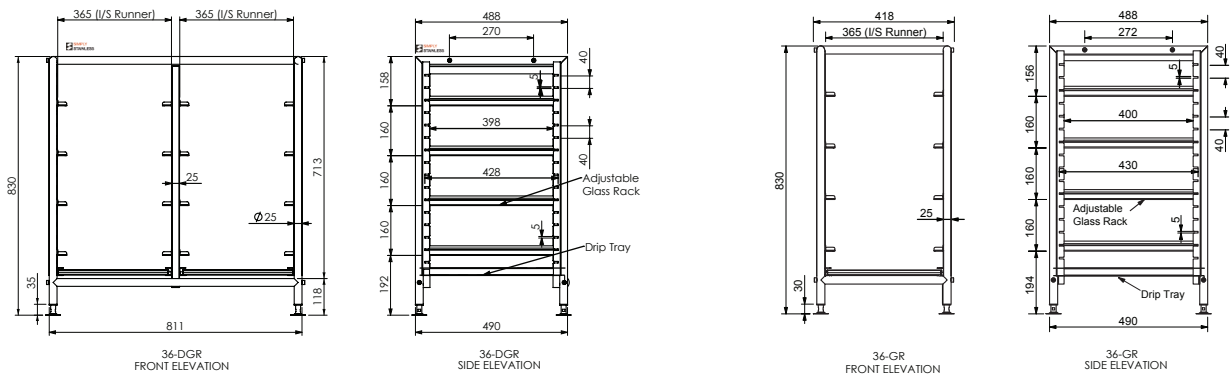

Product Information:

- Glass Rack suits 435mm x 355mm dishwasher baskets
- 8 basket capacity on stainless steel frame
- 25mm stainless steel round tube frame, 1.2mm thick
- Removable drip trays included
- Adjustable runners
- Supplied flat packed ready for self-assembly

General Drawing:

Specifications

Product Code	W x D x H (mm)	Unit Weight (kg)	Load Capacity (Kg)
SS36.DGR	811 x 488 x 830	20	160
SS36.GR	418 x 488 x 830	10	80

Due to continuous product research and development, the information contained herein is subject to change without notice.